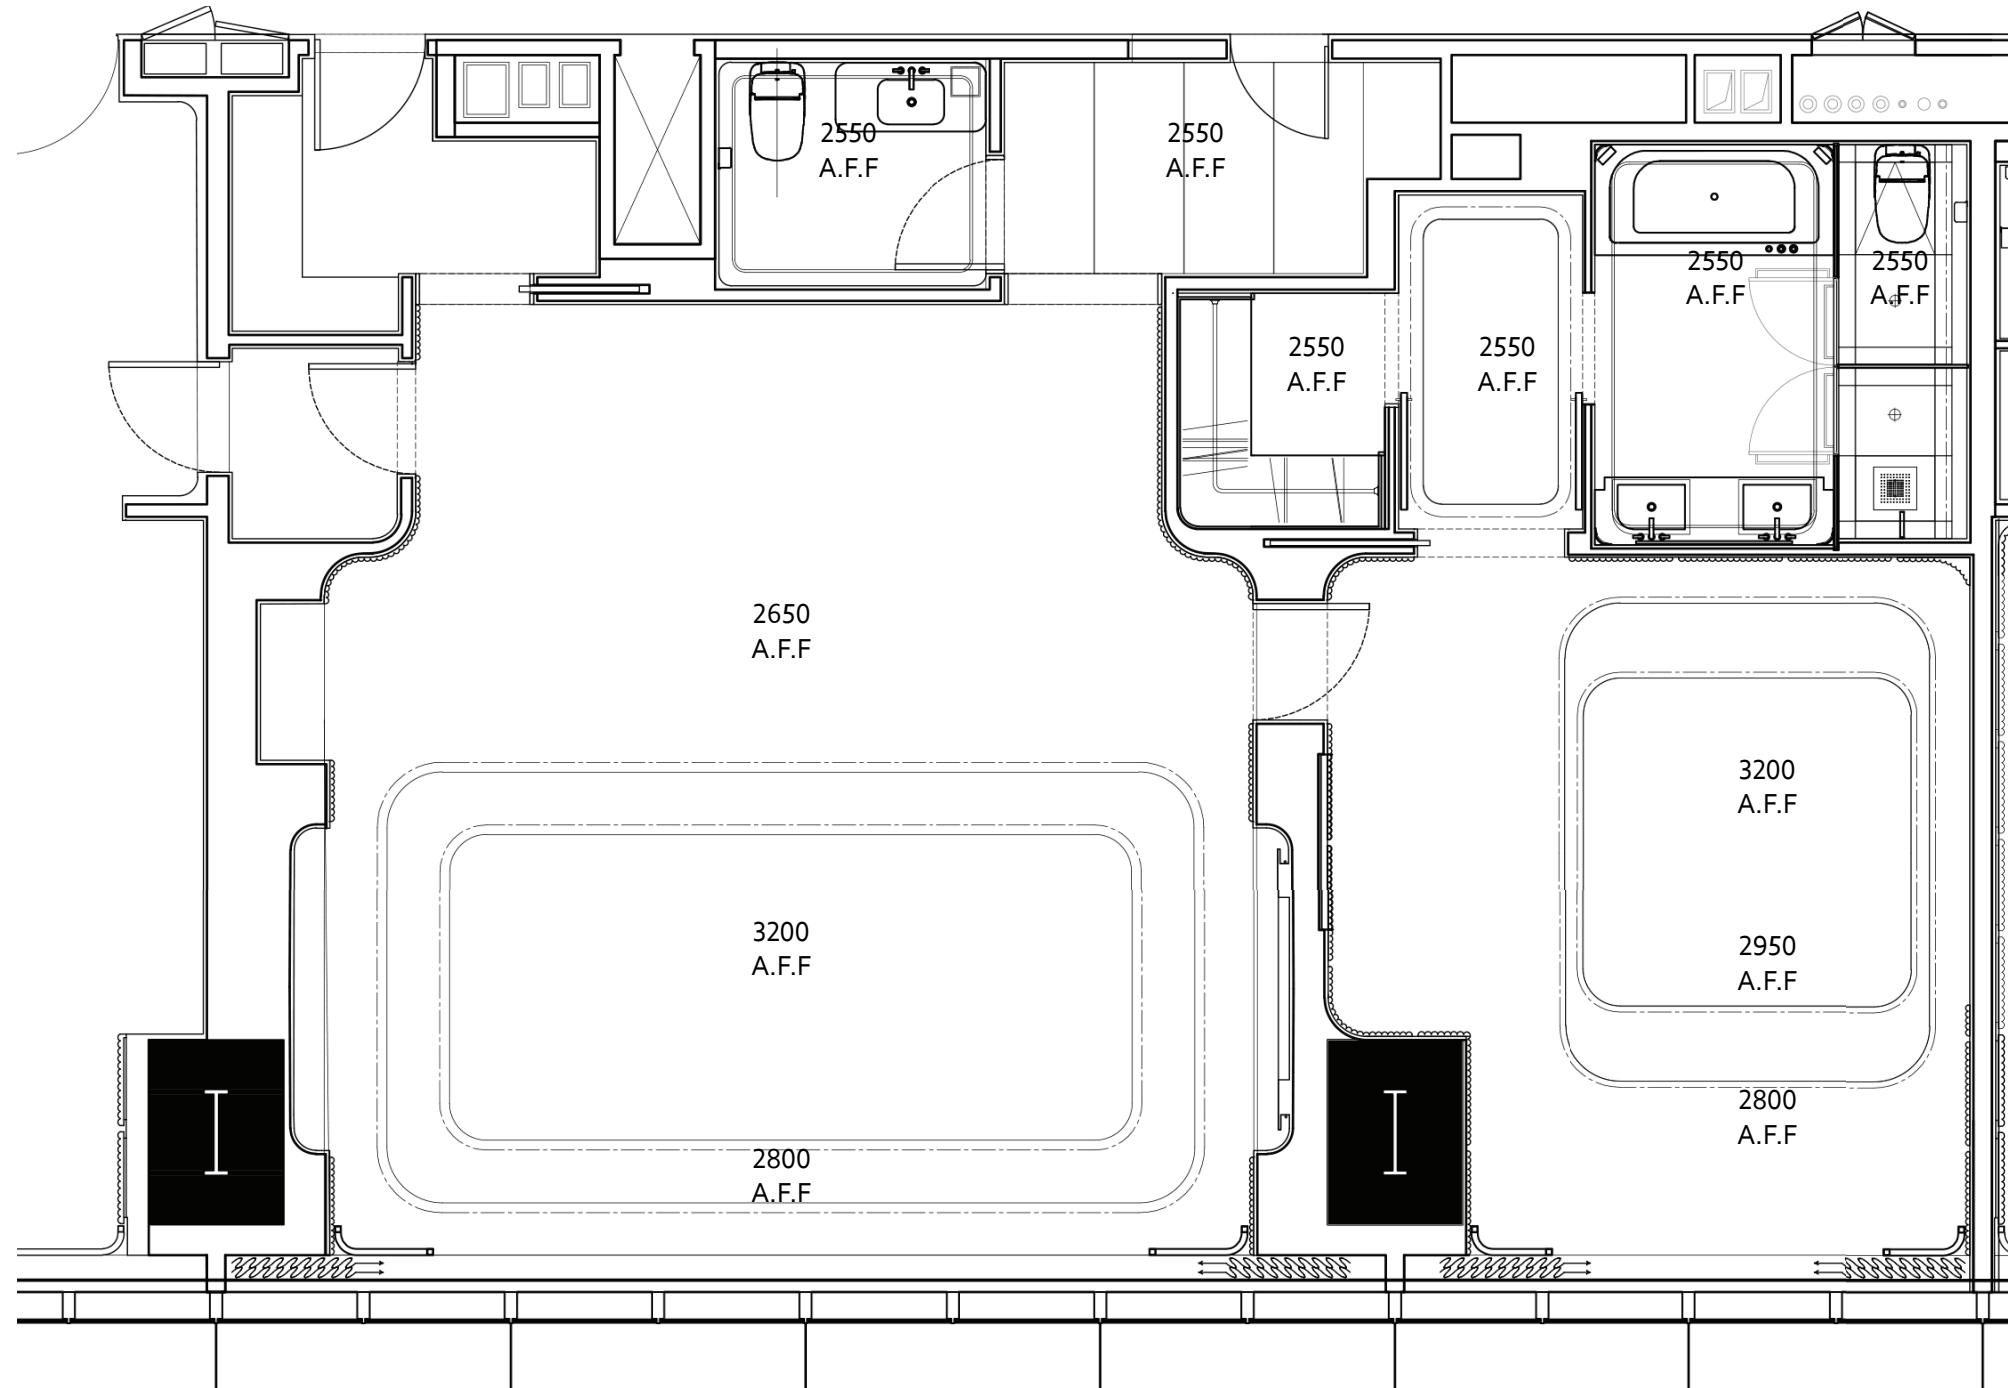

BESPOKE ART
定制艺术品

BALANCED
平衡美感

LIBRARY 图书室

PLAN 平面图

REFLECTED CEILING PLAN 天花平面图

POWDER ROOM AND FOYER VIEWS
盥洗室和前厅视图

LIVING AREA VIEWS
客厅视图

LIVING AREA VIEWS
客厅视图

LIVING AREA VIEWS
客厅视图

BEDROOM VIEWS
卧室视图

BATHROOM AND CLOSET
卧室和步入式衣橱

BATHROOM AND CLOSET
卧室和步入式衣橱

场景
IN-SITU

LIVING AREA SEATING GROUP
客厅区座位组合

场景
IN-SITU

WRITING DESK & CHAIR SET
写字座椅组合