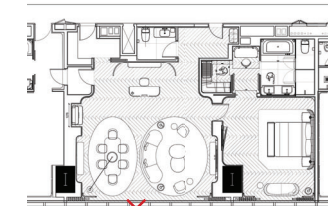

BESPOKE ART
定制艺术品

BALANCED
平衡美感

LIBRARY 图书室

PLAN 平面图

REFLECTED CEILING PLAN 天花平面图

POWDER ROOM AND FOYER VIEWS
盥洗室和前厅视图

LIVING AREA VIEWS
客厅视图

LIVING AREA VIEWS
客厅视图

LIVING AREA VIEWS
客厅视图

BEDROOM VIEWS
卧室视图

BATHROOM AND CLOSET
卧室和步入式衣橱

BATHROOM AND CLOSET
卧室和步入式衣橱

场景
IN-SITU

LIVING AREA SEATING GROUP
客厅区座位组合

场景
IN-SITU

WRITING DESK & CHAIR SET
写字座椅组合