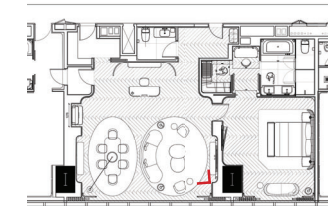

BESPOKE ART
定制艺术品

BALANCED
平衡美感

LIBRARY 图书室

PLAN 平面图

REFLECTED CEILING PLAN 天花平面图

POWDER ROOM AND FOYER VIEWS
盥洗室和前厅视图

LIVING AREA VIEWS
客厅视图

LIVING AREA VIEWS
客厅视图

LIVING AREA VIEWS
客厅视图

BEDROOM VIEWS
卧室视图

BATHROOM AND CLOSET
卧室和步入式衣橱

BATHROOM AND CLOSET
卧室和步入式衣橱

场景
IN-SITU

LIVING AREA SEATING GROUP
客厅区座位组合

场景
IN-SITU

WRITING DESK & CHAIR SET
写字座椅组合