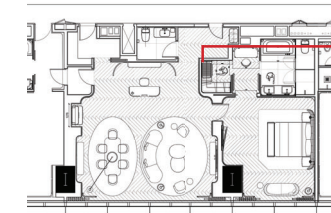

BESPOKE ART
定制艺术品

BALANCED
平衡美感

LIBRARY 图书室

PLAN 平面图

REFLECTED CEILING PLAN 天花平面图

POWDER ROOM AND FOYER VIEWS
盥洗室和前厅视图

LIVING AREA VIEWS
客厅视图

LIVING AREA VIEWS
客厅视图

LIVING AREA VIEWS
客厅视图

BEDROOM VIEWS
卧室视图

BATHROOM AND CLOSET
卧室和步入式衣橱

BATHROOM AND CLOSET
卧室和步入式衣橱

场景
IN-SITU

LIVING AREA SEATING GROUP
客厅区座位组合

场景
IN-SITU

WRITING DESK & CHAIR SET
写字座椅组合