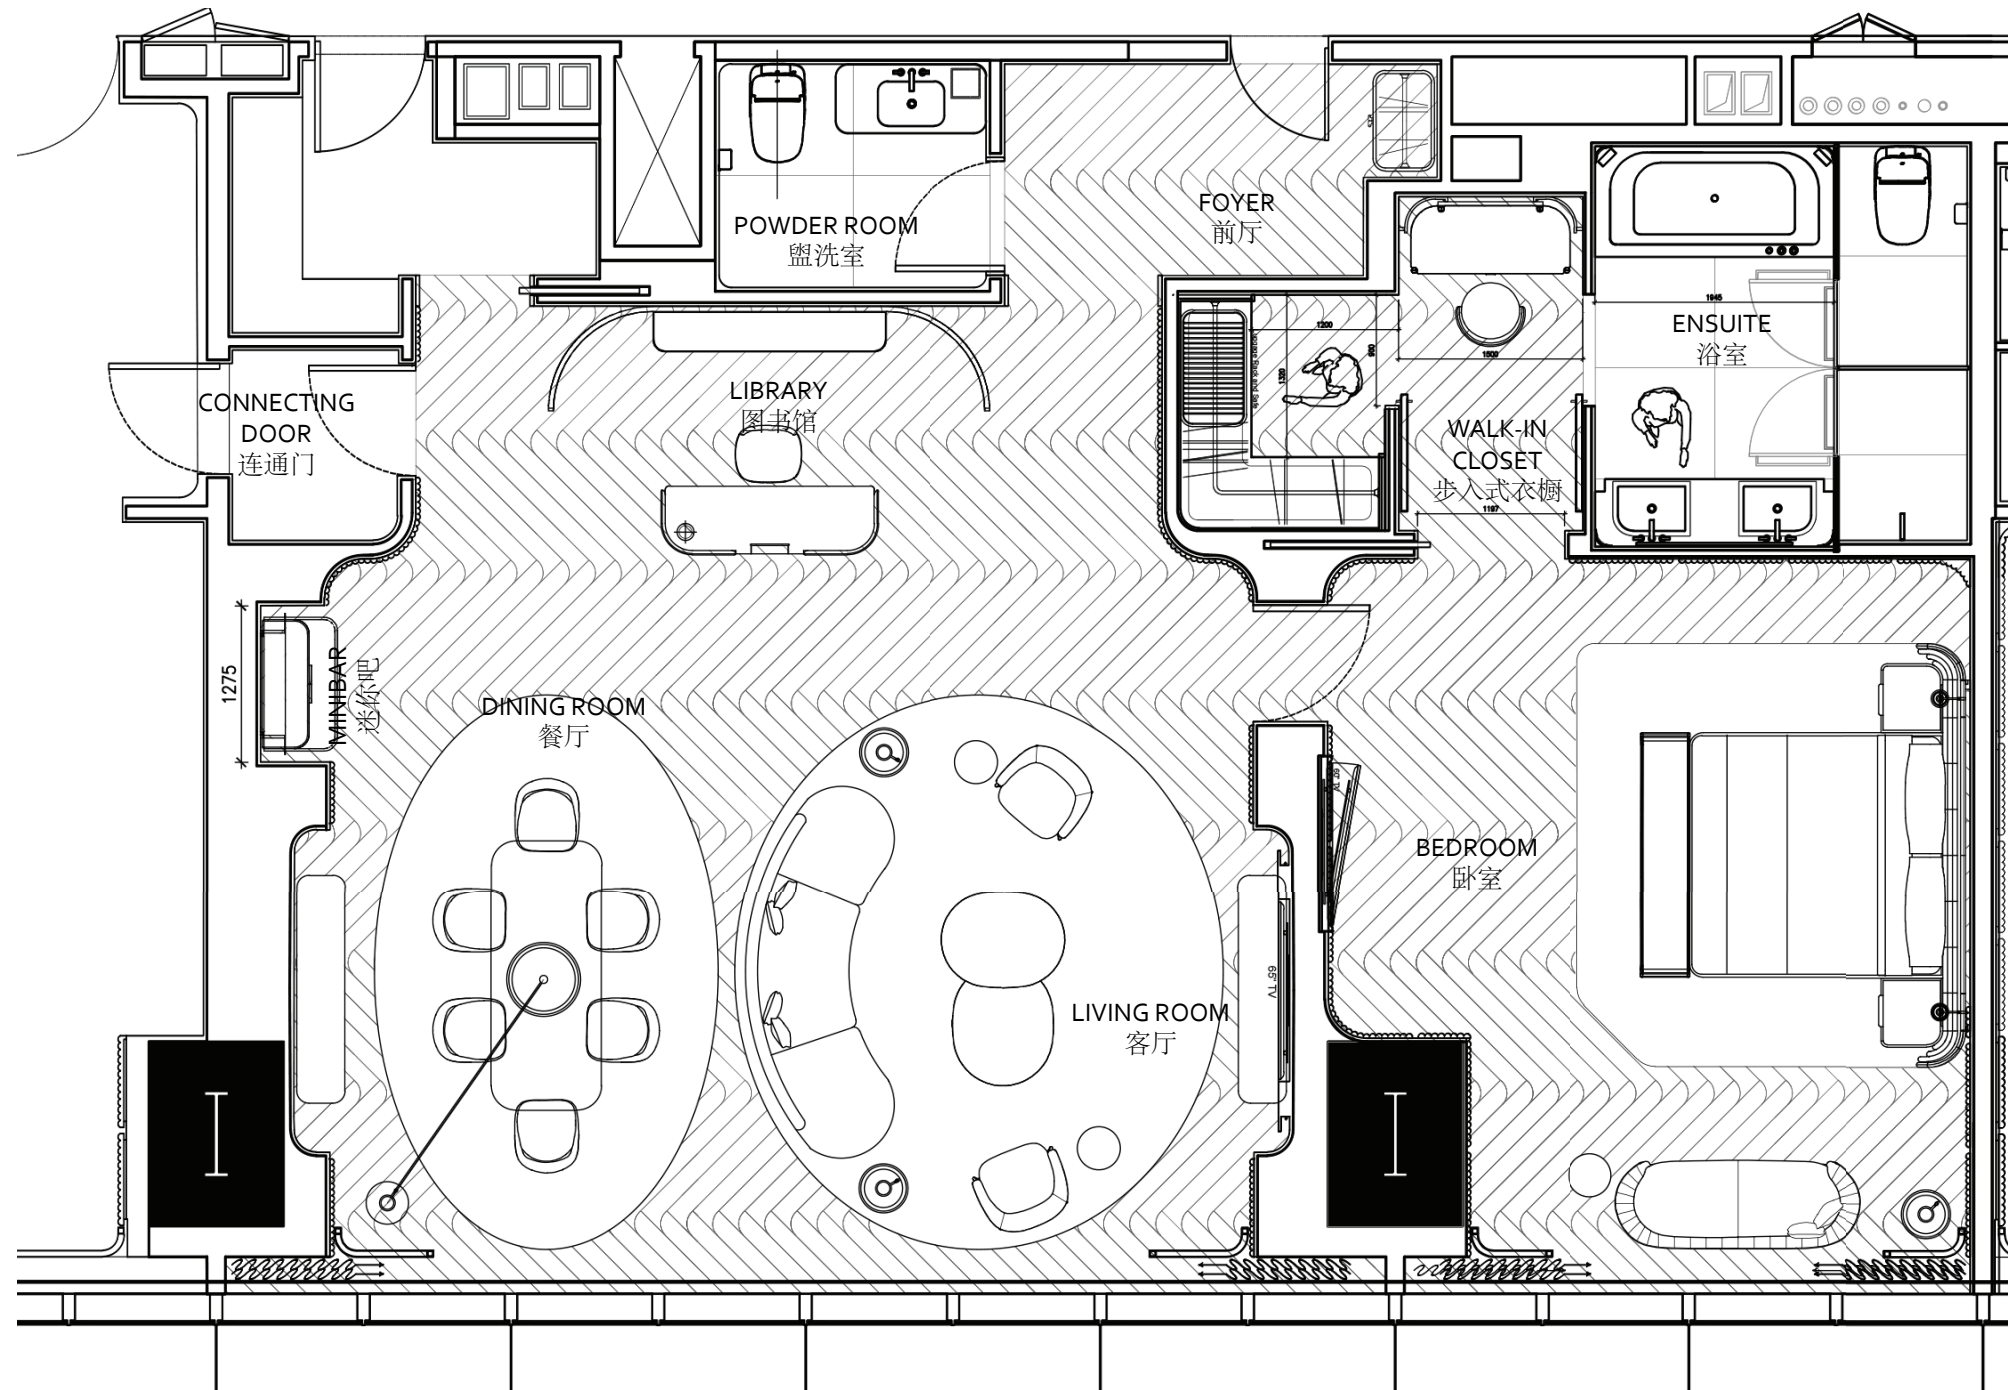

BESPOKE ART
定制艺术品

BALANCED
平衡美感

LIBRARY 图书室

PLAN 平面图

REFLECTED CEILING PLAN 天花平面图

POWDER ROOM AND FOYER VIEWS
盥洗室和前厅视图

LIVING AREA VIEWS
客厅视图

LIVING AREA VIEWS
客厅视图

LIVING AREA VIEWS
客厅视图

BEDROOM VIEWS
卧室视图

BATHROOM AND CLOSET
卧室和步入式衣橱

BATHROOM AND CLOSET
卧室和步入式衣橱

场景
IN-SITU

LIVING AREA SEATING GROUP
客厅区座位组合

场景
IN-SITU

WRITING DESK & CHAIR SET
写字座椅组合