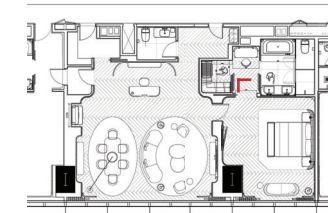

BESPOKE ART
定制艺术品

BALANCED
平衡美感

LIBRARY 图书室

PLAN 平面图

REFLECTED CEILING PLAN 天花平面图

POWDER ROOM AND FOYER VIEWS
盥洗室和前厅视图

LIVING AREA VIEWS
客厅视图

LIVING AREA VIEWS
客厅视图

LIVING AREA VIEWS
客厅视图

BEDROOM VIEWS
卧室视图

BATHROOM AND CLOSET
卧室和步入式衣橱

BATHROOM AND CLOSET
卧室和步入式衣橱

场景
IN-SITU

LIVING AREA SEATING GROUP
客厅区座位组合

场景
IN-SITU

WRITING DESK & CHAIR SET
写字座椅组合