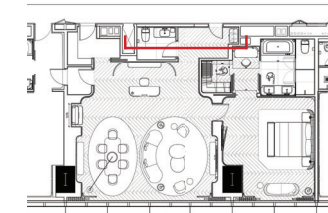

BESPOKE ART
定制艺术品

BALANCED
平衡美感

LIBRARY 图书室

PLAN 平面图

REFLECTED CEILING PLAN 天花平面图

POWDER ROOM AND FOYER VIEWS
盥洗室和前厅视图

LIVING AREA VIEWS
客厅视图

LIVING AREA VIEWS
客厅视图

LIVING AREA VIEWS
客厅视图

BEDROOM VIEWS
卧室视图

BATHROOM AND CLOSET
卧室和步入式衣橱

BATHROOM AND CLOSET
卧室和步入式衣橱

场景
IN-SITU

LIVING AREA SEATING GROUP
客厅区座位组合

场景
IN-SITU

WRITING DESK & CHAIR SET
写字座椅组合