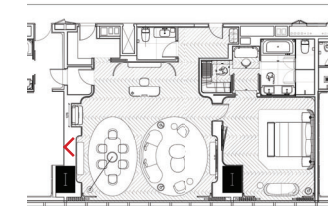

BESPOKE ART
定制艺术品

BALANCED
平衡美感

LIBRARY 图书室

PLAN 平面图

REFLECTED CEILING PLAN 天花平面图

POWDER ROOM AND FOYER VIEWS
盥洗室和前厅视图

LIVING AREA VIEWS
客厅视图

LIVING AREA VIEWS
客厅视图

LIVING AREA VIEWS
客厅视图

BEDROOM VIEWS
卧室视图

BATHROOM AND CLOSET
卧室和步入式衣橱

BATHROOM AND CLOSET
卧室和步入式衣橱

场景
IN-SITU

LIVING AREA SEATING GROUP
客厅区座位组合

场景
IN-SITU

WRITING DESK & CHAIR SET
写字座椅组合