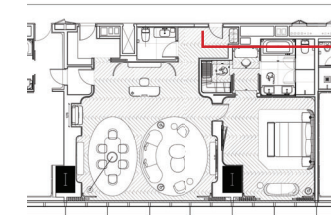

BESPOKE ART
定制艺术品

BALANCED
平衡美感

LIBRARY 图书室

PLAN 平面图

REFLECTED CEILING PLAN 天花平面图

POWDER ROOM AND FOYER VIEWS
盥洗室和前厅视图

LIVING AREA VIEWS
客厅视图

LIVING AREA VIEWS
客厅视图

LIVING AREA VIEWS
客厅视图

BEDROOM VIEWS
卧室视图

BATHROOM AND CLOSET
卧室和步入式衣橱

BATHROOM AND CLOSET
卧室和步入式衣橱

场景
IN-SITU

LIVING AREA SEATING GROUP
客厅区座位组合

场景
IN-SITU

WRITING DESK & CHAIR SET
写字座椅组合