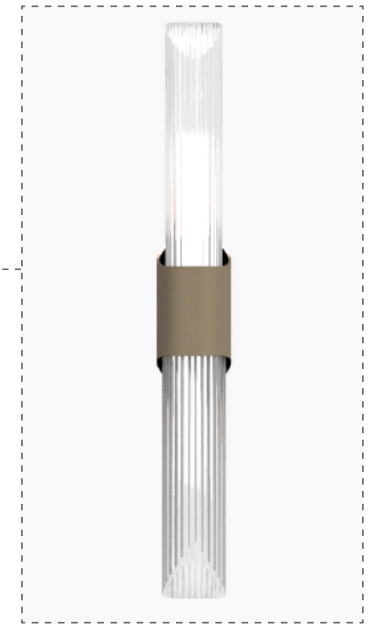

Brushed Bronze
Metal
拉丝铜金属

Polished Arabescato
Orobico Black
抛光大理石

DINING AREA SEATING GROUP
用餐区座位组合

BED-END BENCH DETAIL
床尾凳细节

WALL SCONCE
壁灯设计

Bed Curve Wood
床头板弧度木材

FF&E Wood
软装木材

Accent Metal
拉丝铜金属