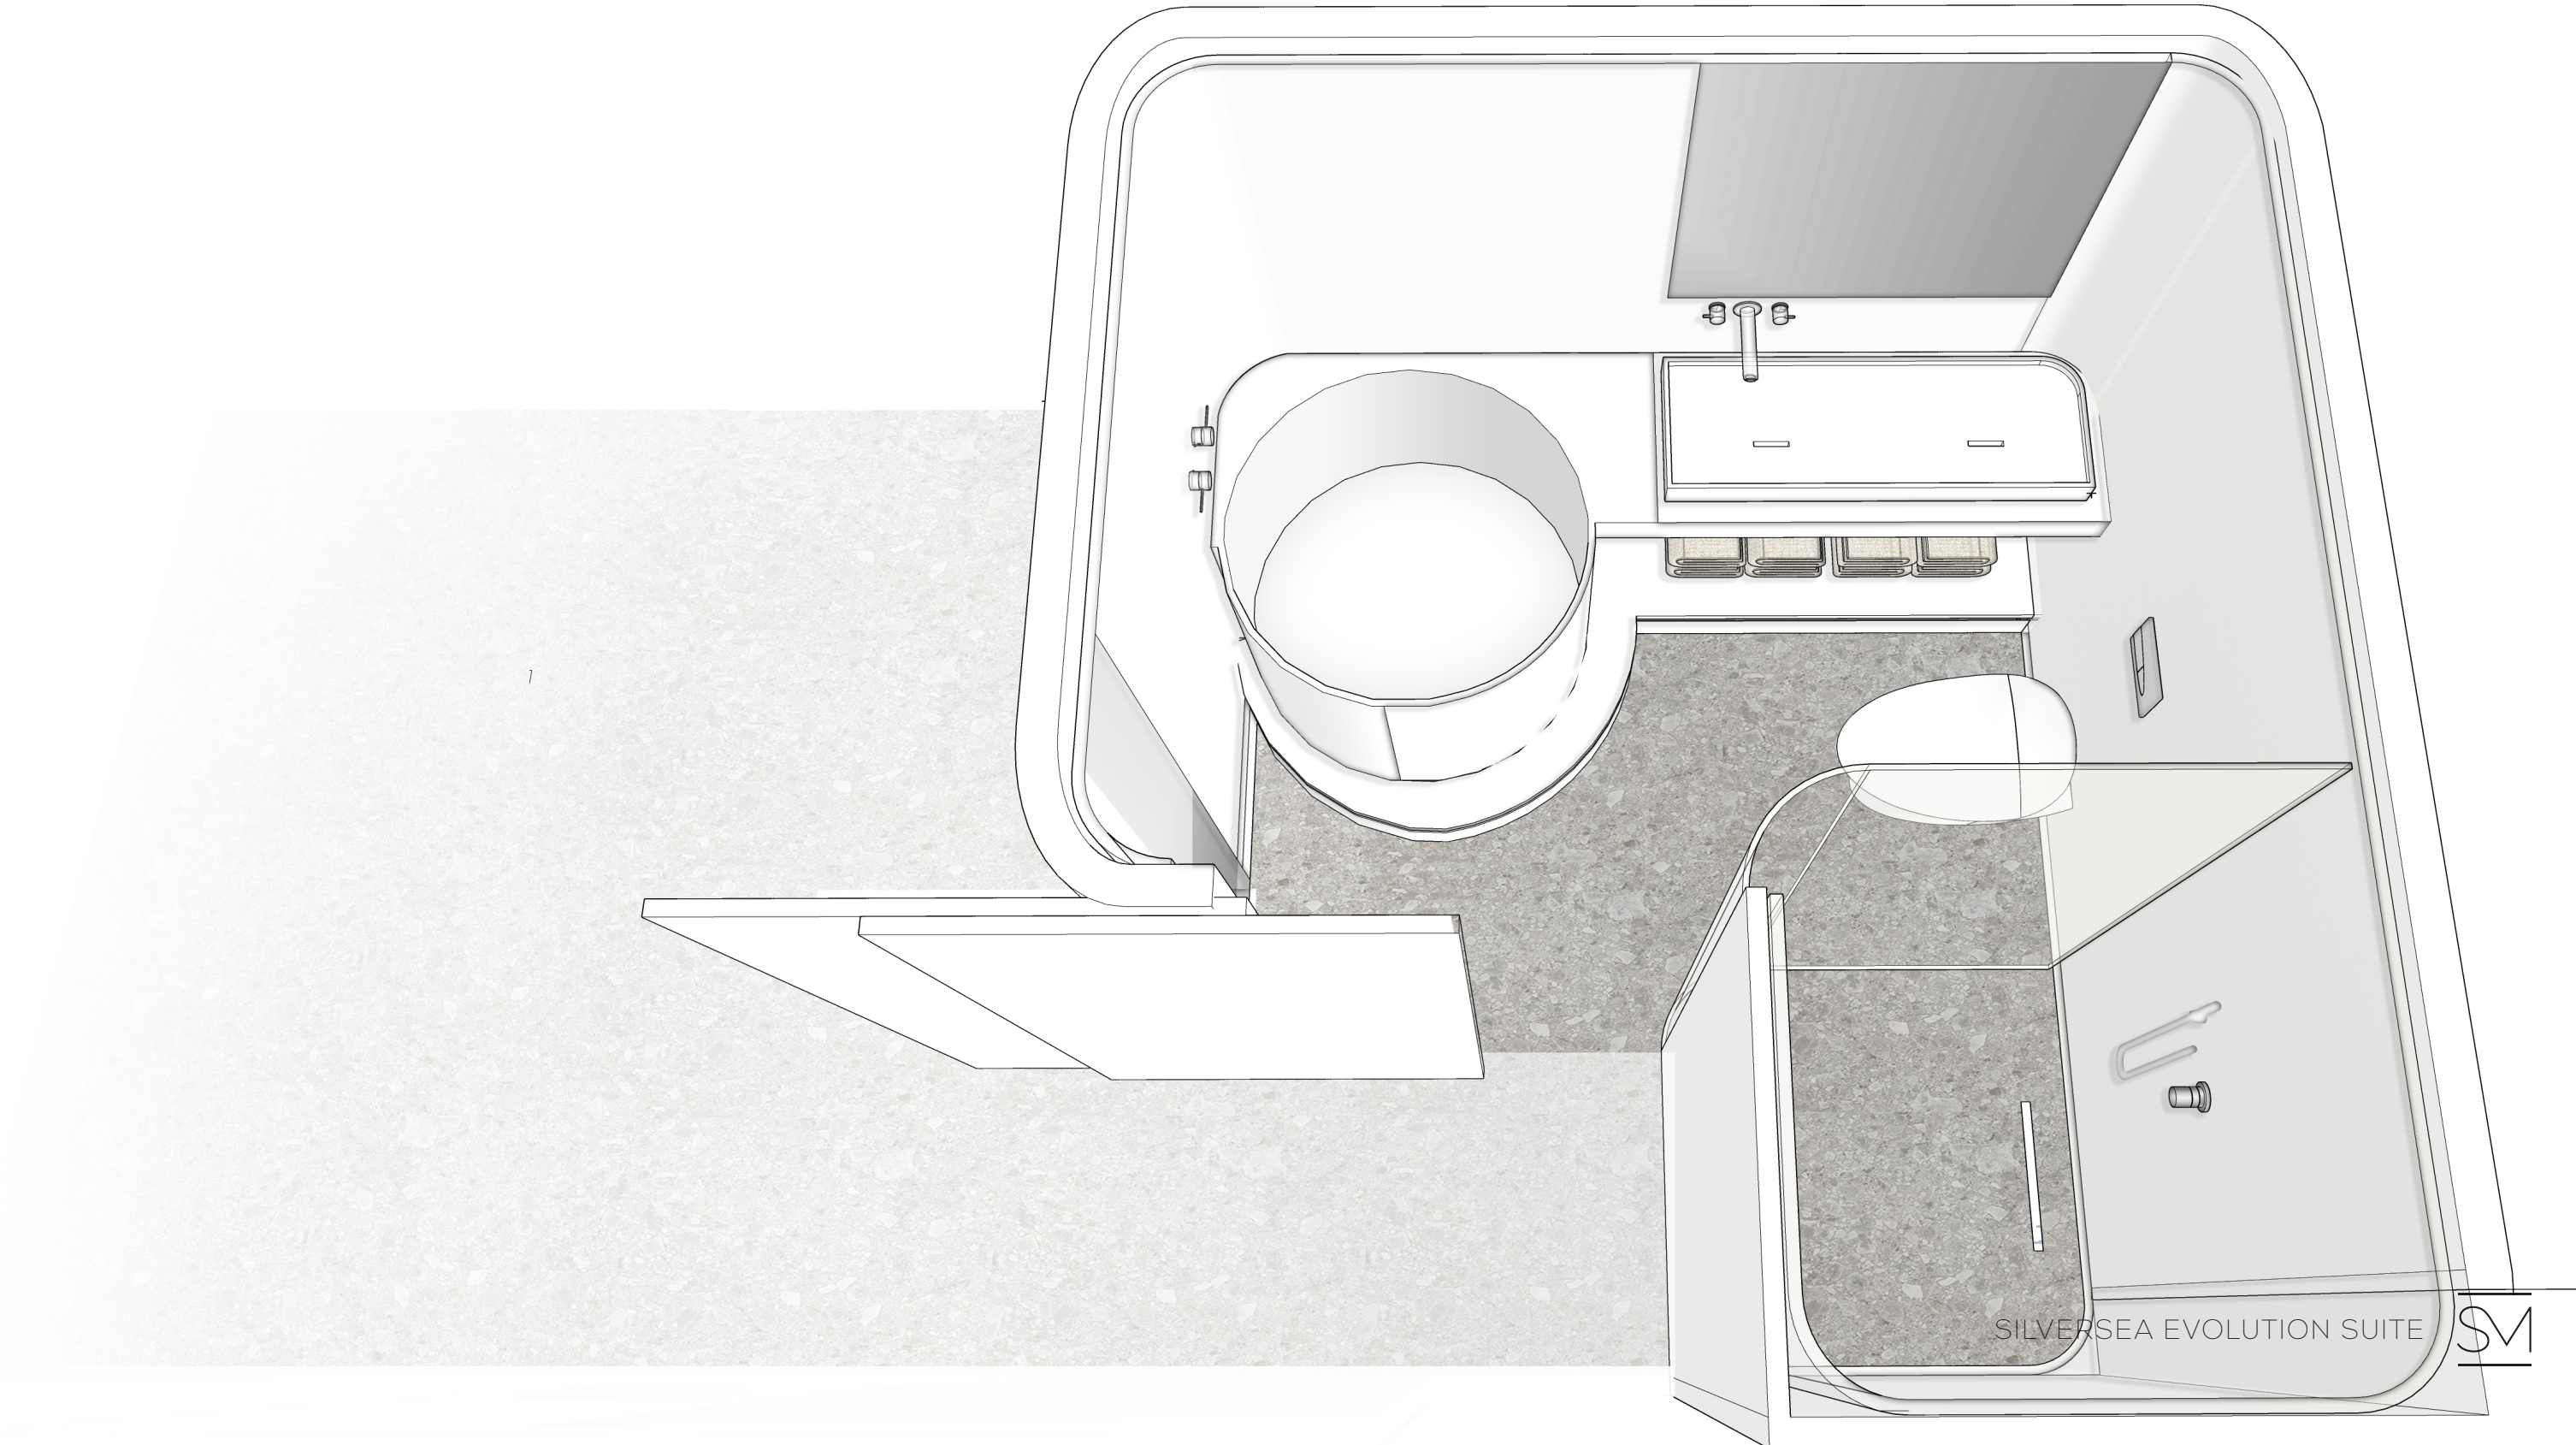

TECHNIQUE - HANDCRAFTED & HONEST
The carpet technique is inspired by authenticity of hand-crafted pieces and the stories it is able to tell through its artistry, craftsmanship and textures.

TO VIEW
←

THE VILLA | ISOMETRIC PLAN

THE VILLA | ISOMETRIC PLAN

TO VIEW
←

THE VILLA | ISOMETRIC PLAN

TO VIEW
→

THE VILLA | THE BEDROOM SKETCH

THANK YOU!

STUDIO
MUNGE