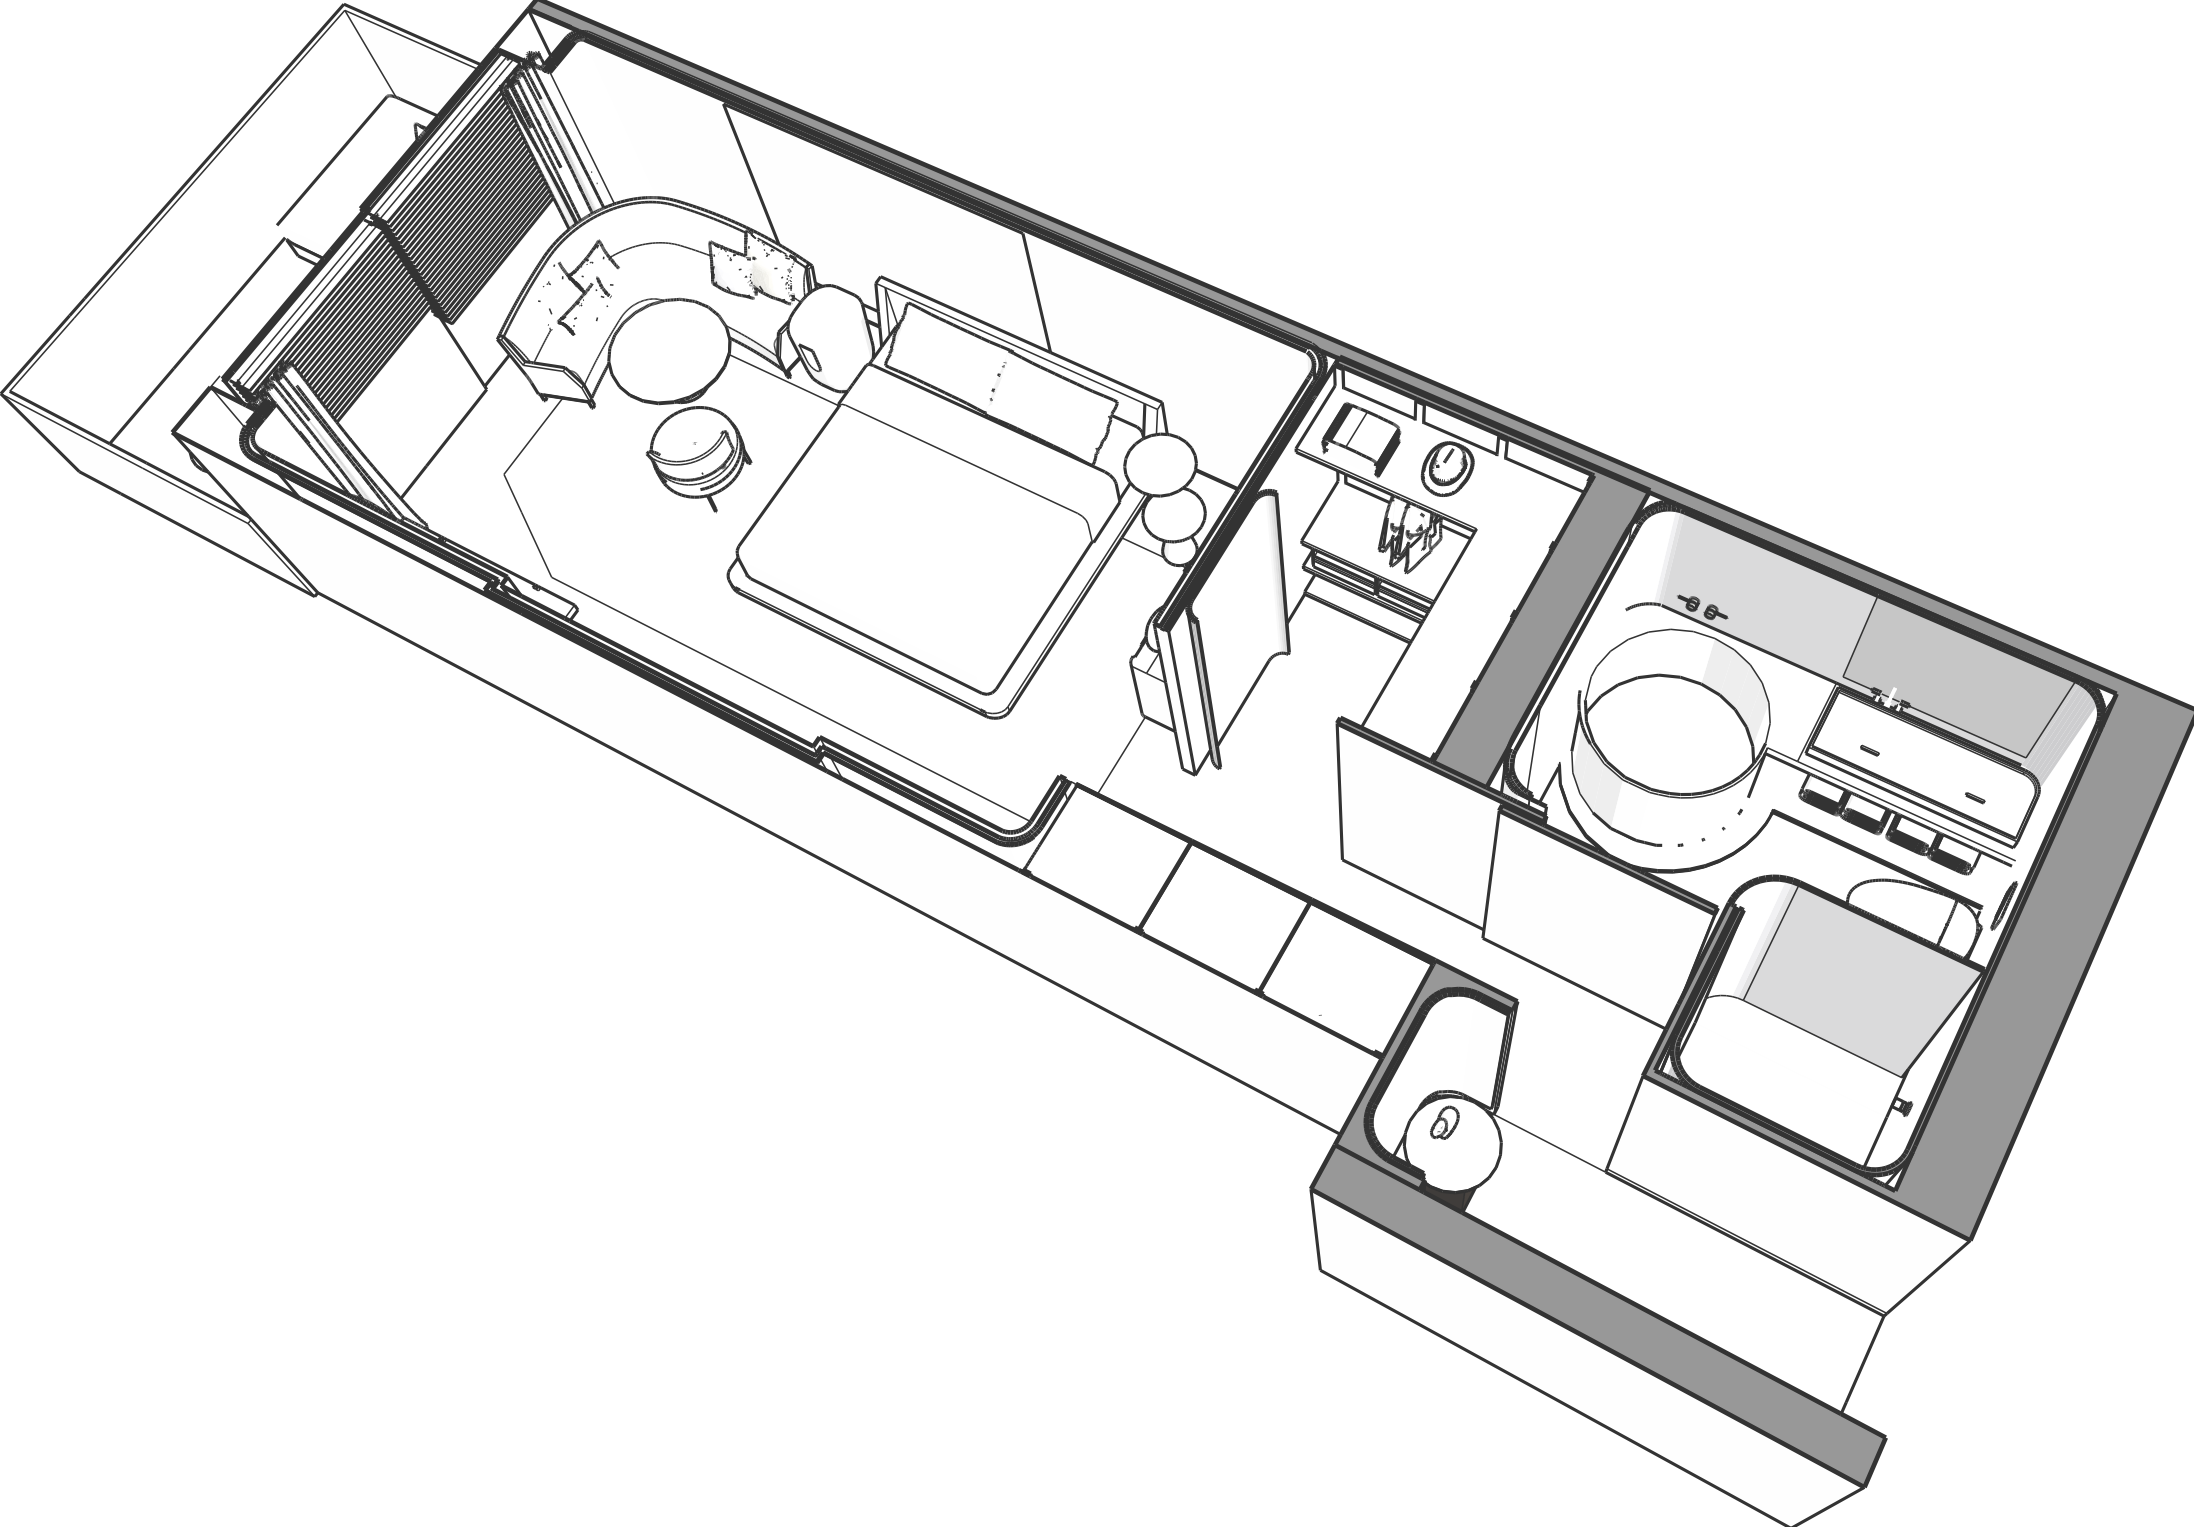

TECHNIQUE - HANDCRAFTED & HONEST
The carpet technique is inspired by authenticity of hand-crafted pieces and the stories it is able to tell through its artistry, craftsmanship and textures.

TO VIEW
←

THE VILLA | ISOMETRIC PLAN

THE VILLA | ISOMETRIC PLAN

TO VIEW
←

THE VILLA | ISOMETRIC PLAN

TO VIEW
→

THE VILLA | THE BEDROOM SKETCH

THANK YOU!

STUDIO
MUNGE