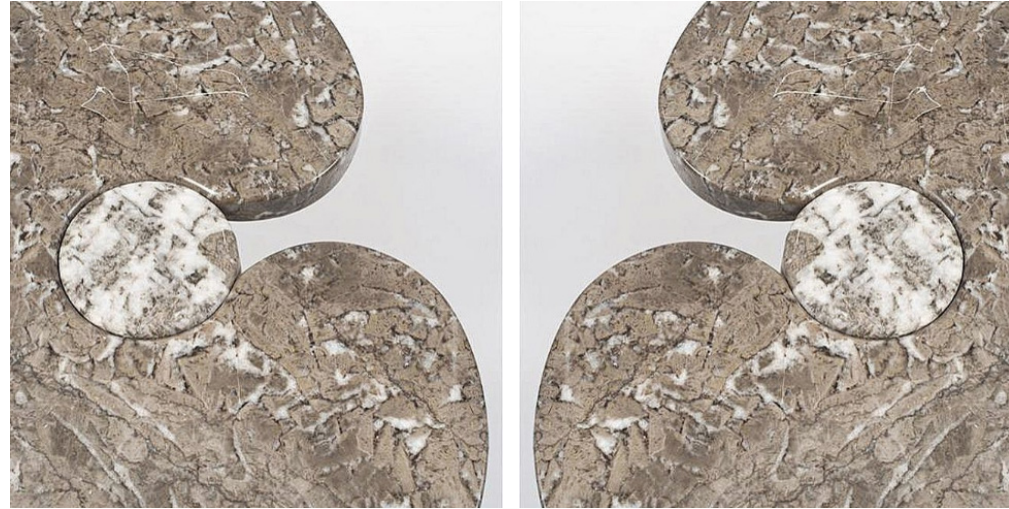

SCULPTURAL LIGHTING

CARVED MARBLE NIGHTSTANDS