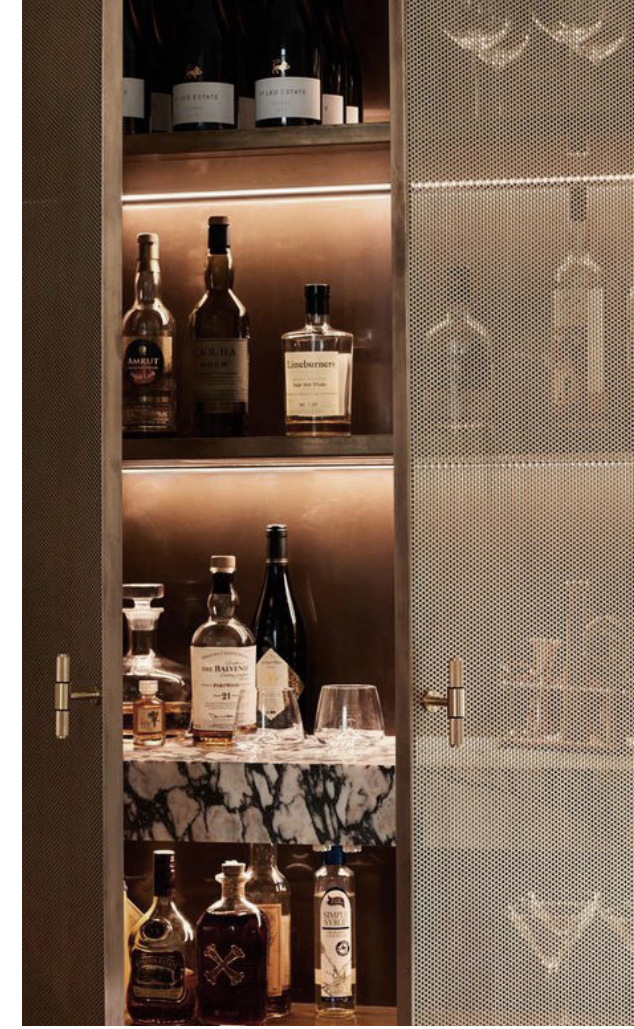

UNIQUE ACCESSORIES

HAND BLOWN GLASS
FIXTURES

SOAKING TUB

VENETIAN TERRAZZO INSPIRED FLOOR

TEXTURAL STONE

SENSE OF DISCOVERY

RESIDENTIAL

LEATHER INTERIOR