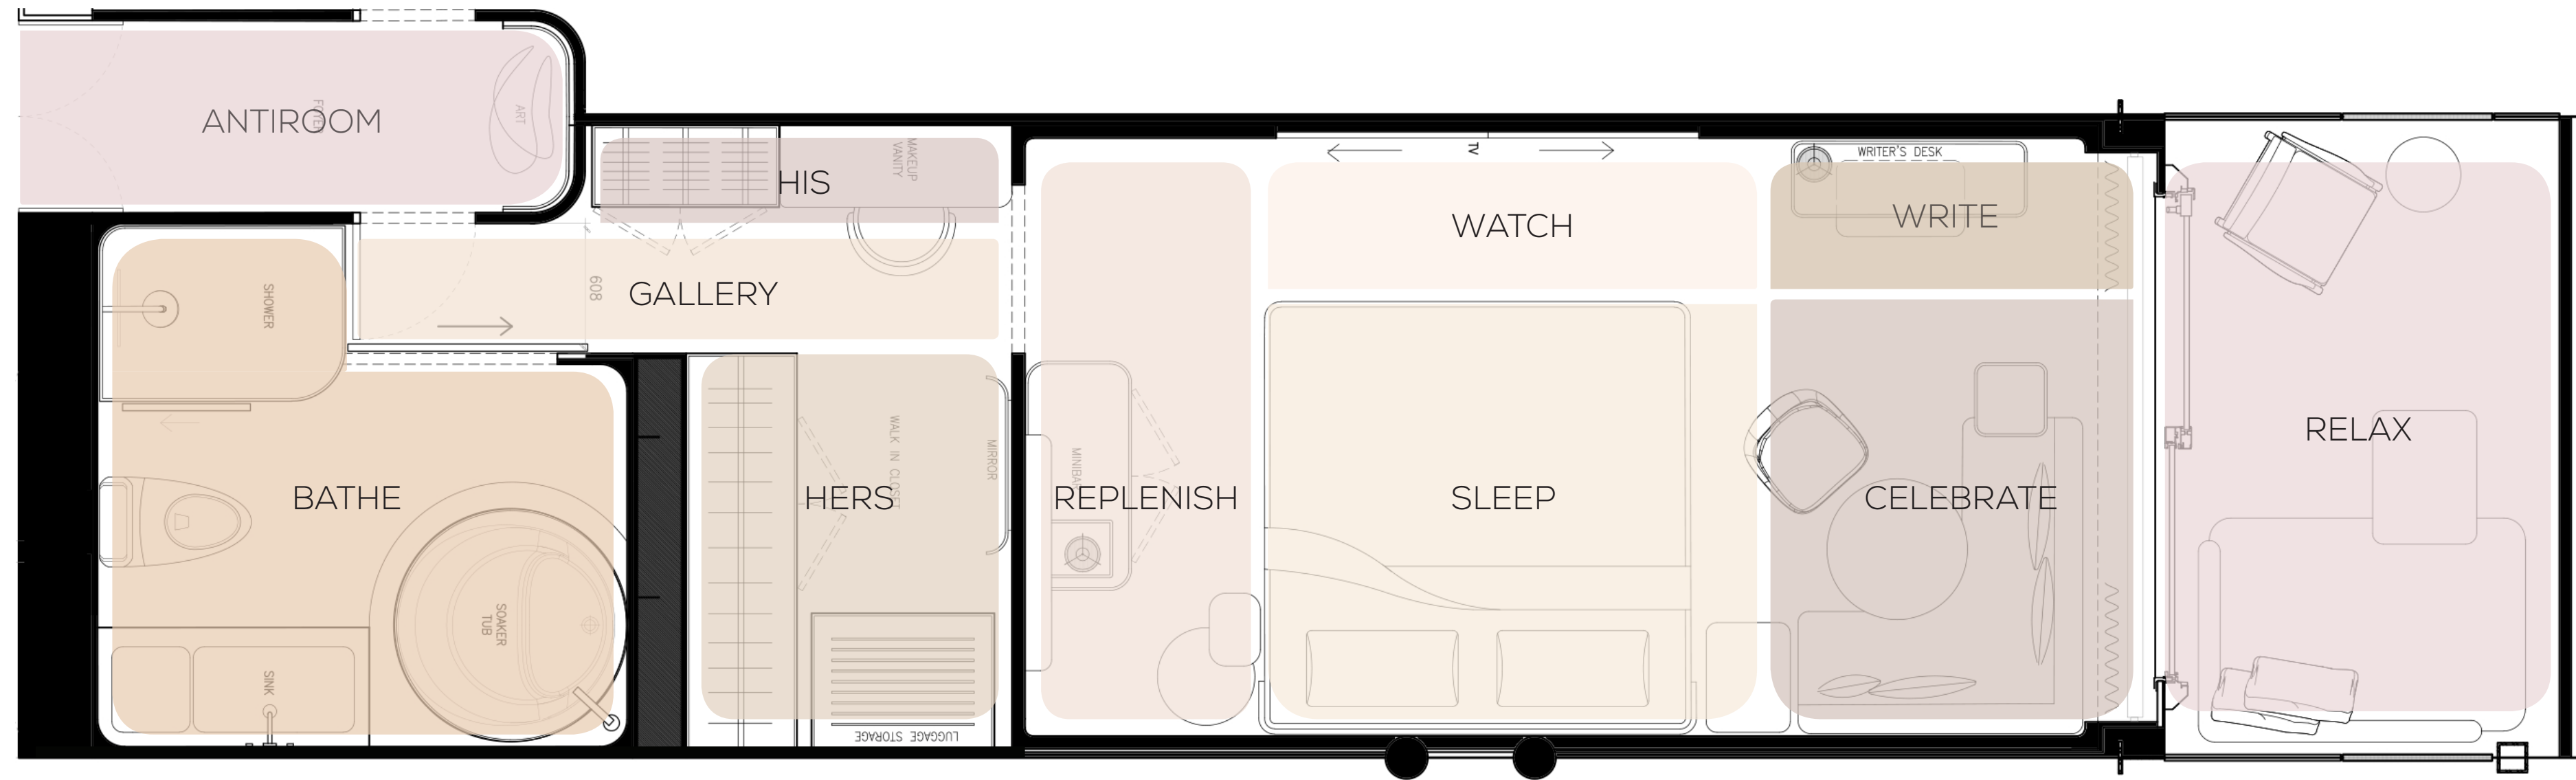

PLAN

ARRIVAL

FOYER

WASHROOM

BAR

MASCULINE PALETTE

- WARDROBE

- BEDROOM

- LIVING / DINING

FEMININE PALETTE

- WARDROBE

- BEDROOM

- LIVING / DINING

WRITING

SUN DECK

THE VILLA | THE FLOOR PLAN