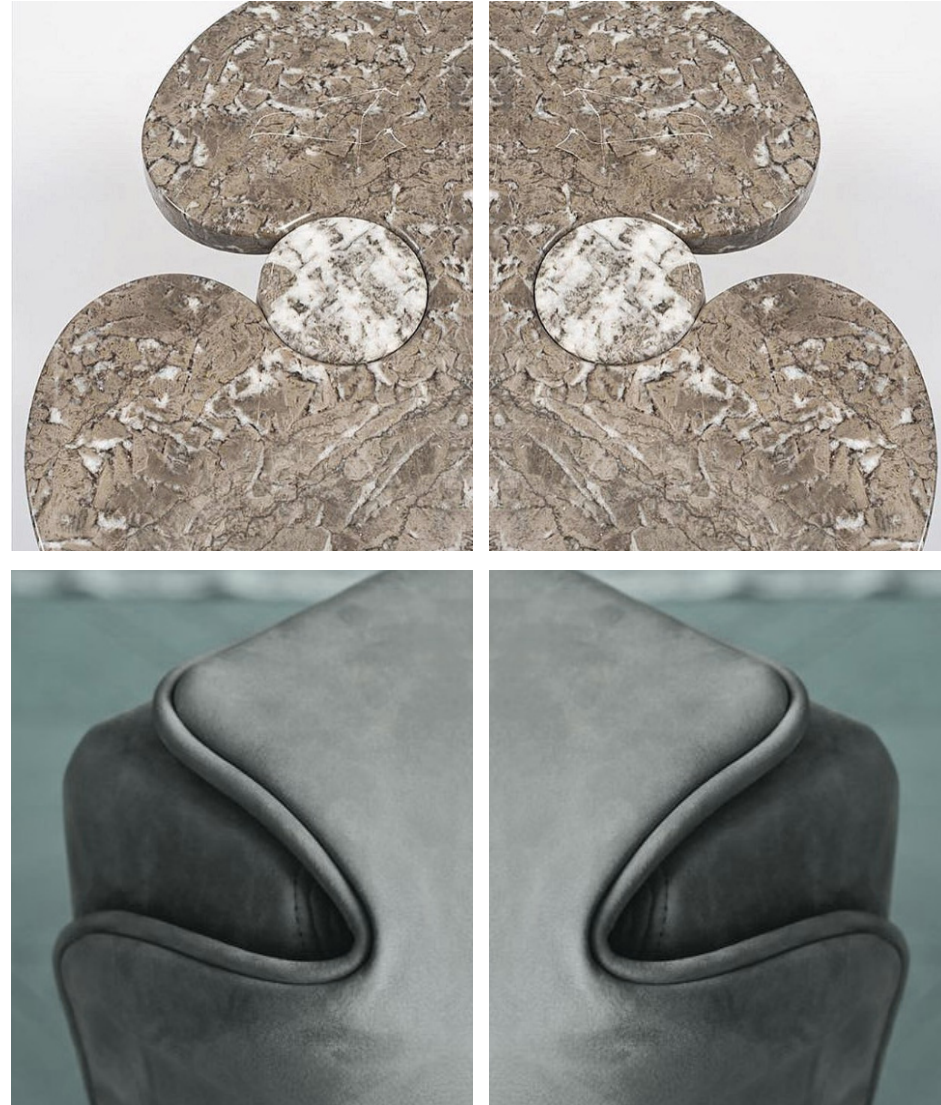

HAND BLOWN GLASS

CARVED MARBLE NIGHTSTANDS

MODERN EUROPEAN DETAILS