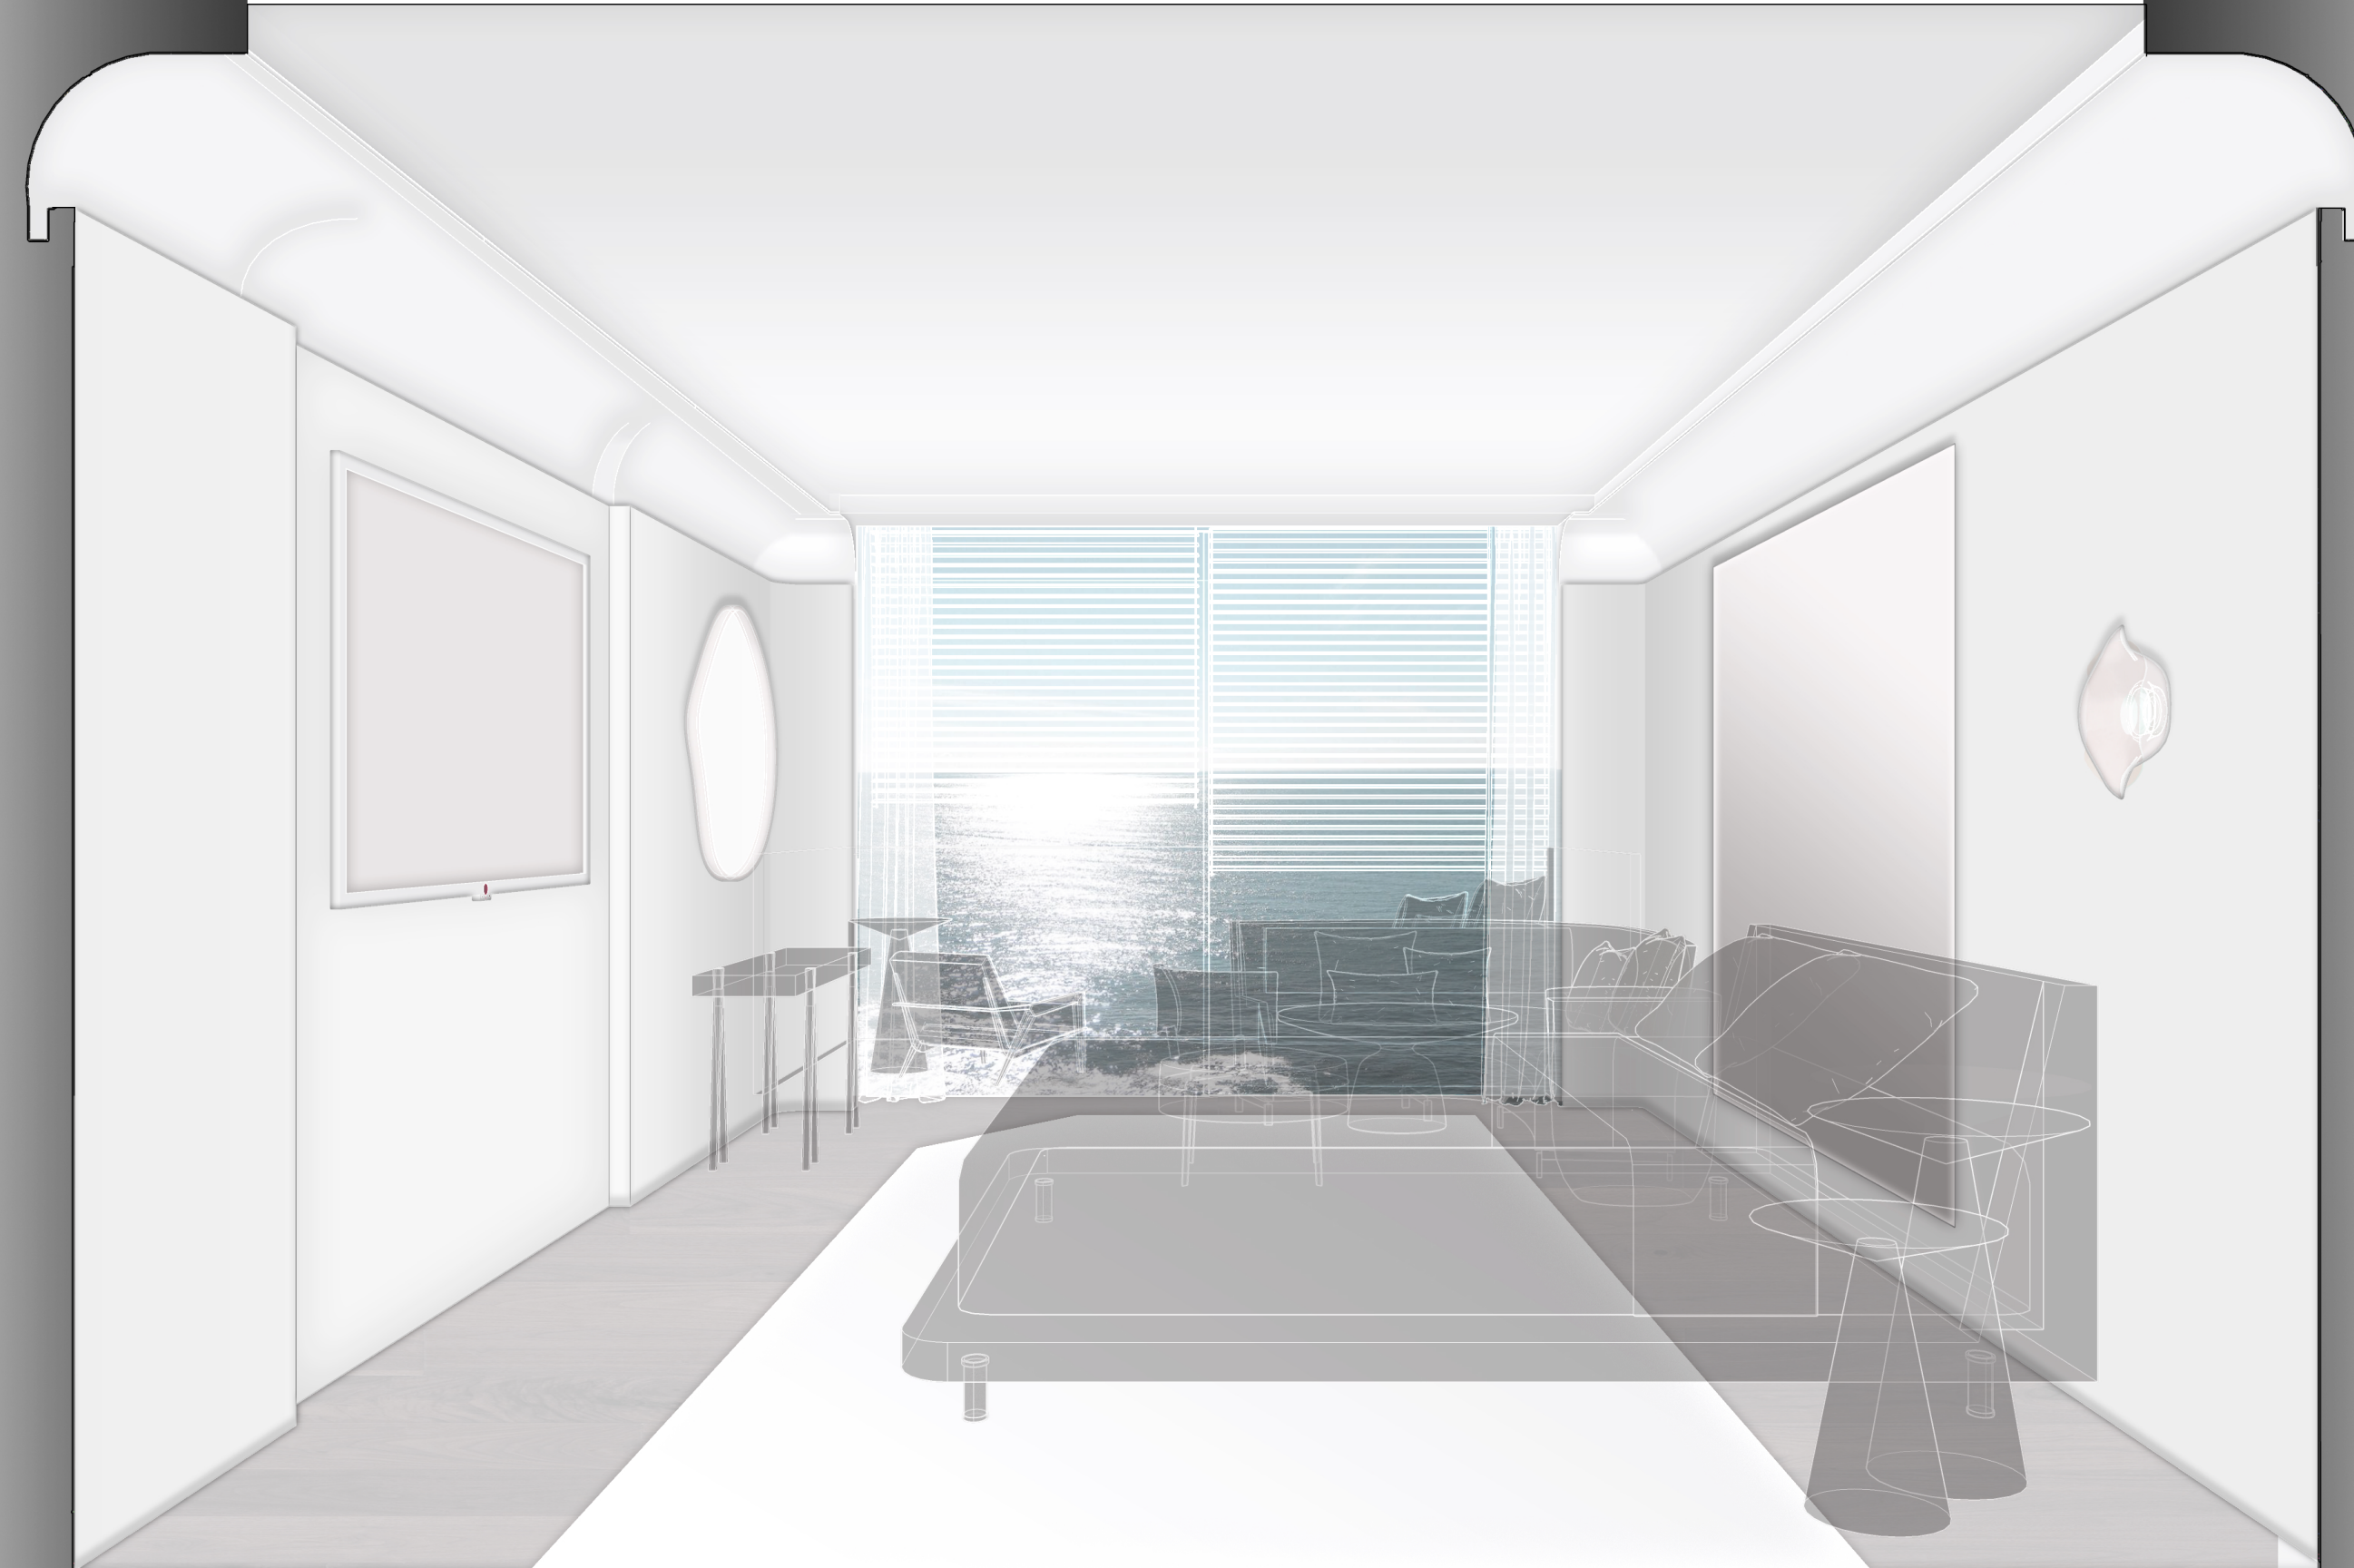

TECHNIQUE - HANDCRAFTED & HONEST
The carpet technique is inspired by authenticity of hand-crafted pieces and the stories it is able to tell through its artistry, craftsmanship and textures.

TO VIEW
←

THE VILLA | ISOMETRIC PLAN

THE VILLA | ISOMETRIC PLAN

TO VIEW
←

THE VILLA | ISOMETRIC PLAN

TO VIEW
→

THE VILLA | THE BEDROOM SKETCH

THANK YOU!

STUDIO
MUNGE