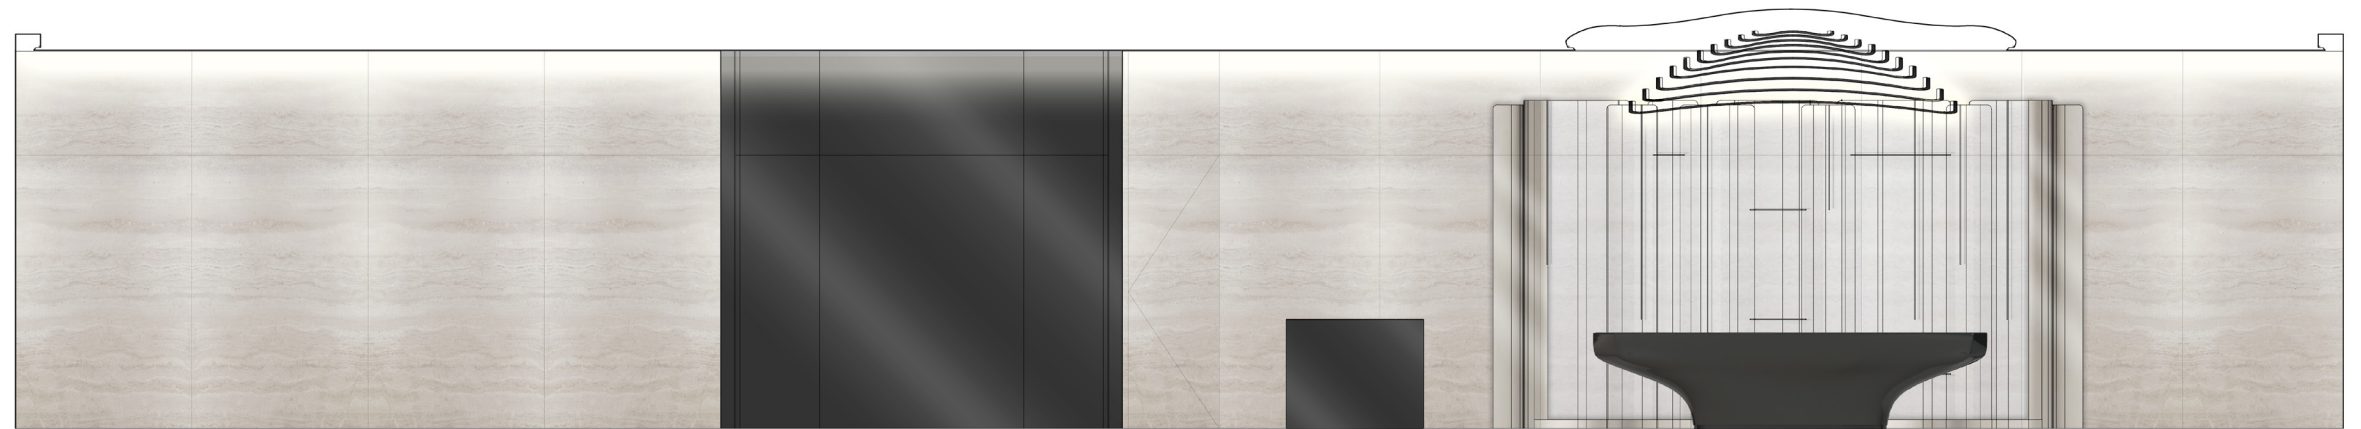

ENLARGED FLOOR PATTERN

FLOOR FINISH PALETTE

03 PLANING REFLECTED CEILING PLAN

2 LOBBY REFLECTED CEILING PLAN  
N.T.S.

03 PLANING ELEVATION

TURNSTILE GATE

CUSTOM ART GLASS DECORATIVE SCREEN WITH CUSTOM CONCIERGE DESK