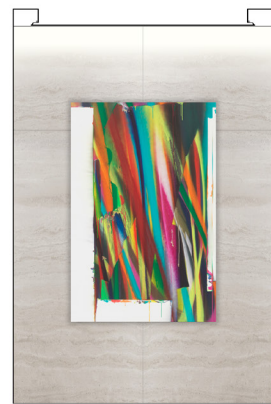

ENLARGED FLOOR PATTERN

FLOOR FINISH PALETTE

03 PLANING REFLECTED CEILING PLAN

2 LOBBY REFLECTED CEILING PLAN  
N.T.S.

03 PLANING ELEVATION

TURNSTILE GATE

CUSTOM ART GLASS DECORATIVE SCREEN WITH CUSTOM CONCIERGE DESK