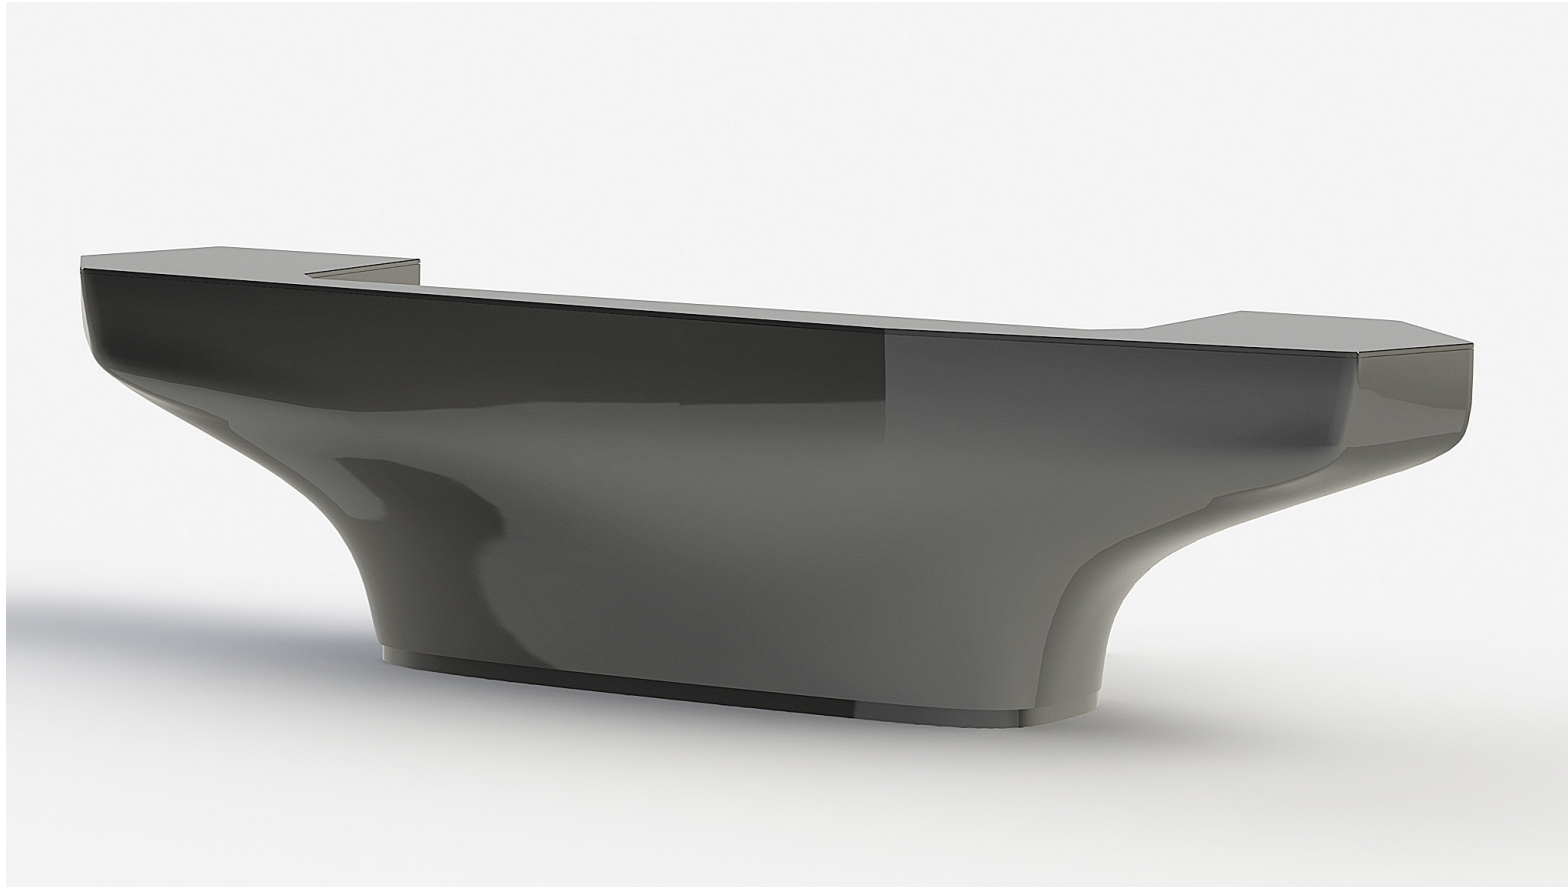

ELEVATOR

ELEVATOR

ELEVATOR

4 LOBBY ELEVATION  
N.T.S.

3 OVERALL LOBBY ELEVATION  
N.T.S.

04 DESIGN CUSTOM CONCIERGE DESK

SEAMLESS SEMI GLOSS  
BLACK LACQUER FOR DESK  
FRONT AND BASE

BLACK BACK PAINTED GLASS  
FOR CONCIERGE DESK  
COUNTER TOP