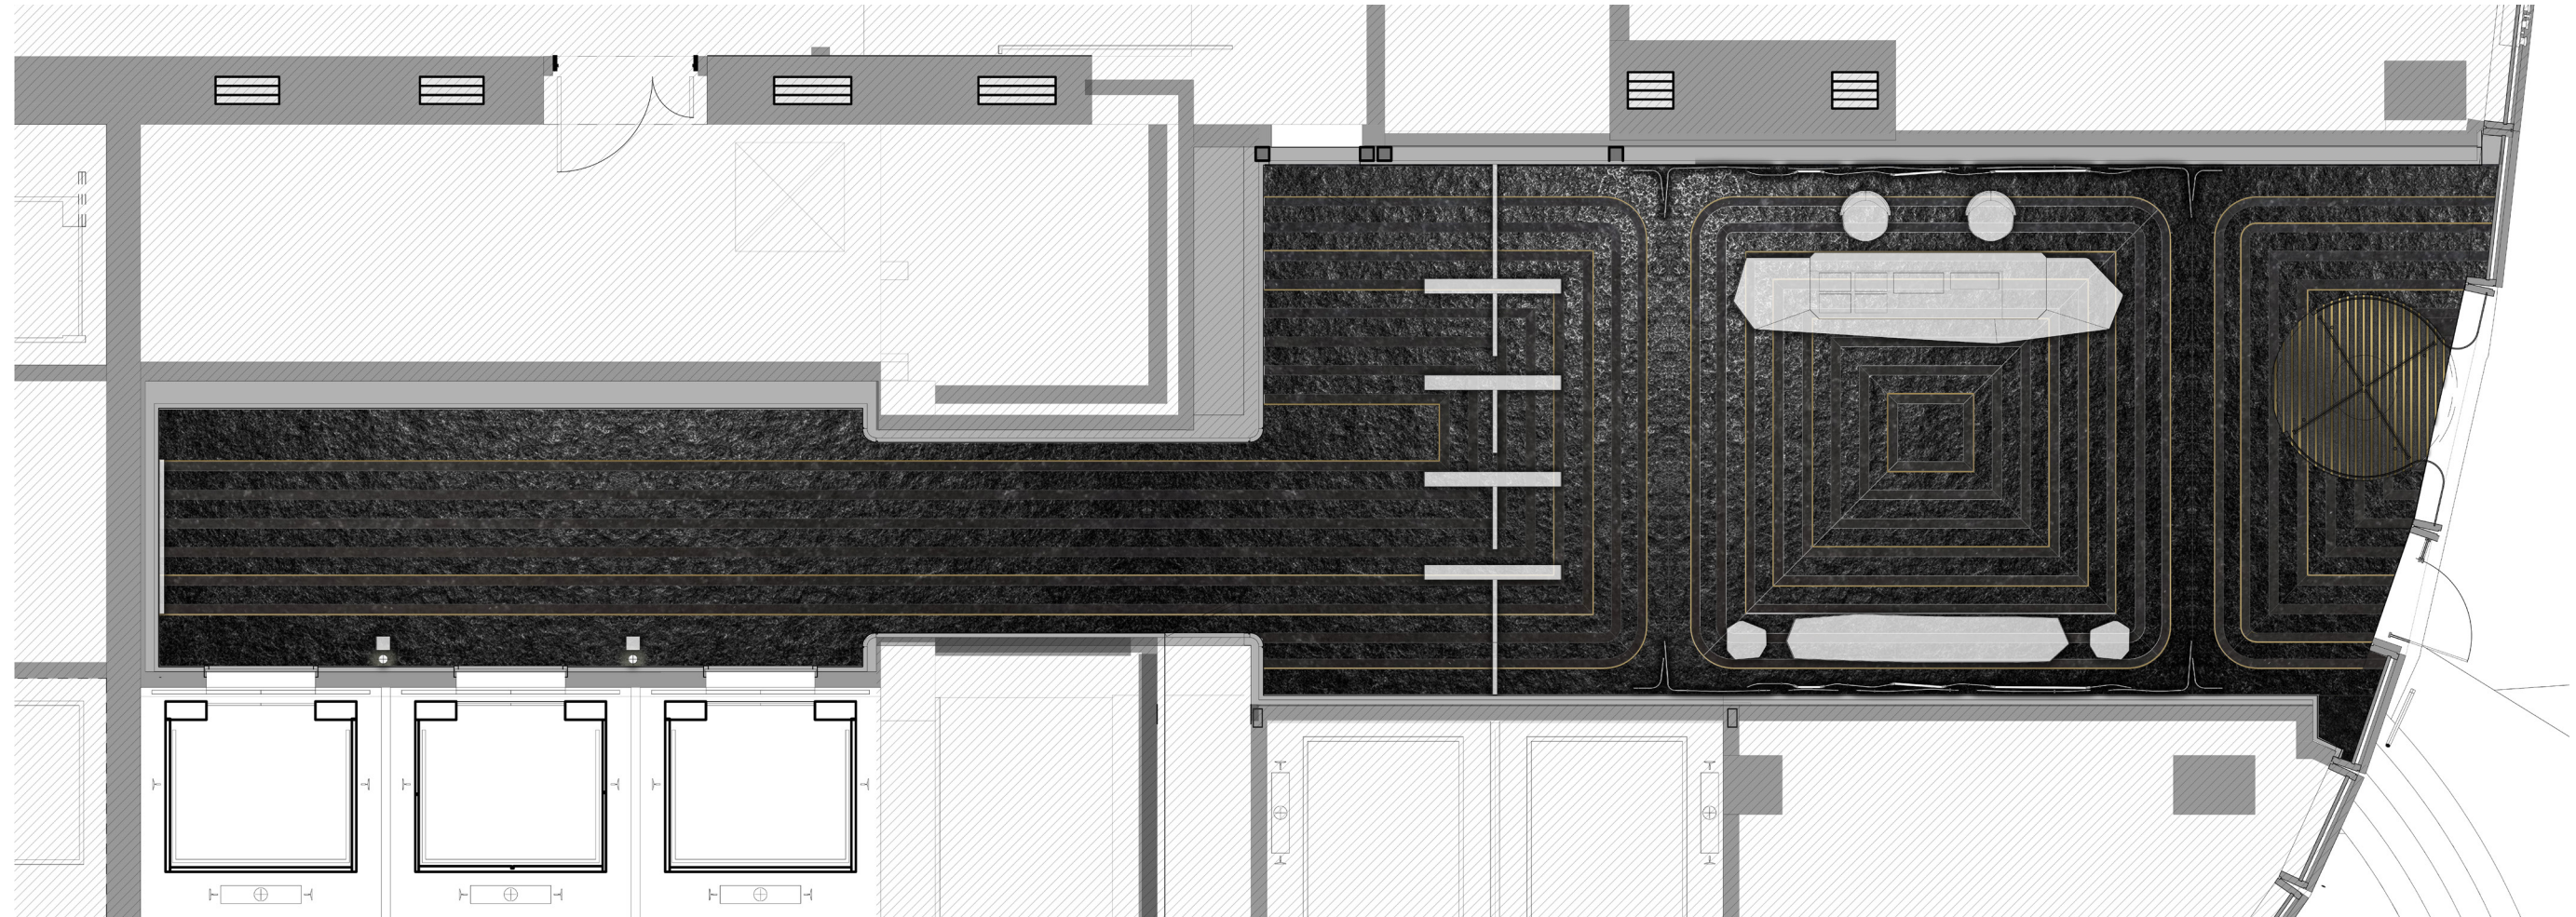

GRANDEUR

02 JOURNEY ENTRANCE - ELEVATOR LOBBY

SIMPLE YET LUXURIOUS PALETTE

HIGH CONTRAST FINISH AND BALANCE FORM

ARTFUL ACCENTS

03 PLANING FLOOR PLAN

1 LOBBY LAYOUT PLAN  
N.T.S.

03 PLANING FLOOR PATTERN DETAIL