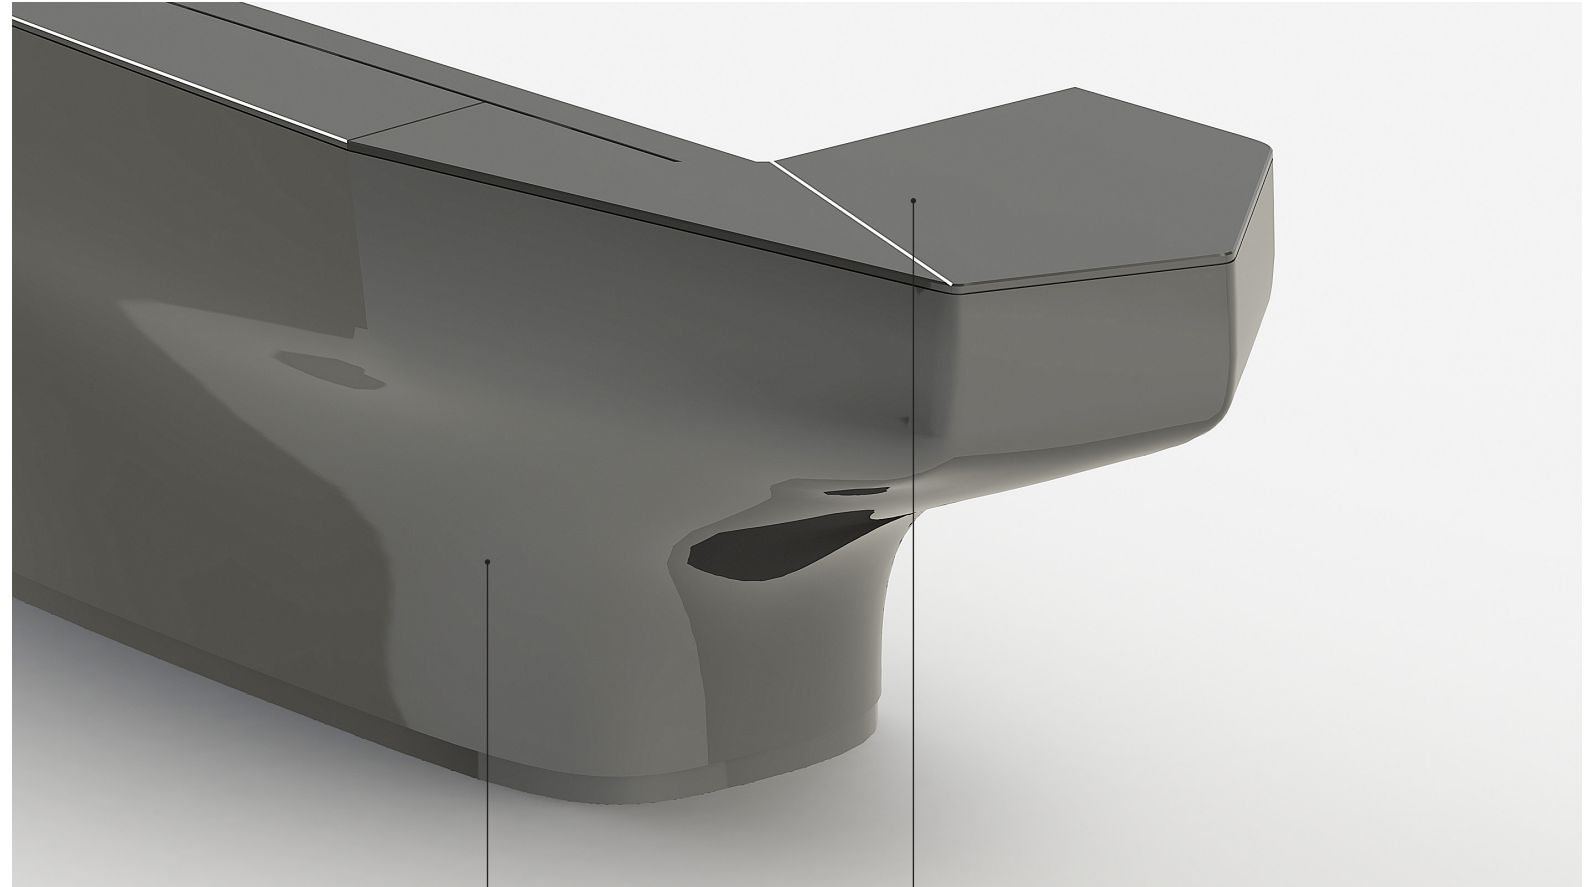

ELEVATOR

ELEVATOR

ELEVATOR

4 LOBBY ELEVATION  
N.T.S.

3 OVERALL LOBBY ELEVATION  
N.T.S.

04 DESIGN CUSTOM CONCIERGE DESK

SEAMLESS SEMI GLOSS  
BLACK LACQUER FOR DESK  
FRONT AND BASE

BLACK BACK PAINTED GLASS  
FOR CONCIERGE DESK  
COUNTER TOP