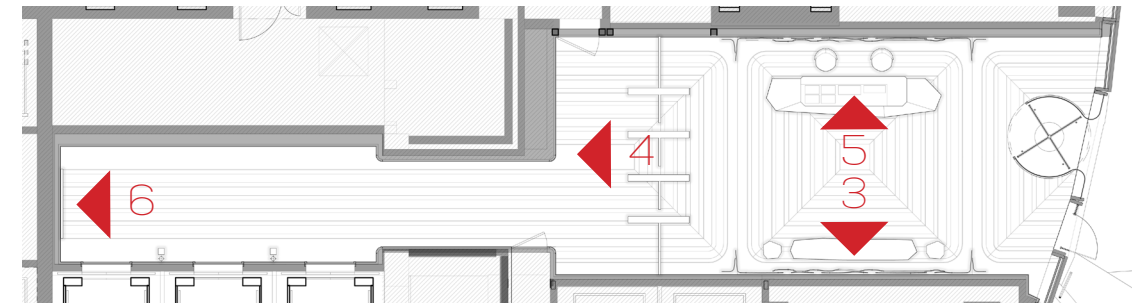

ENLARGED FLOOR PATTERN

FLOOR FINISH PALETTE

03 PLANING REFLECTED CEILING PLAN

2 LOBBY REFLECTED CEILING PLAN  
N.T.S.

03 PLANING ELEVATION

TURNSTILE GATE

CUSTOM ART GLASS DECORATIVE SCREEN WITH CUSTOM CONCIERGE DESK

6 ELEVATOR LOBBY ELEVATION  
N.T.S.

5 OVERALL LOBBY ELEVATION  
N.T.S.

OPENING TO ELEVATOR LOBBY

CUSTOM ART GLASS DECORATIVE SCREEN WITH SEATING BENCH AND SIDE TABLES

TURNSTILE GATE

CONCEALED DOOR TO ADJACENT LOBBY