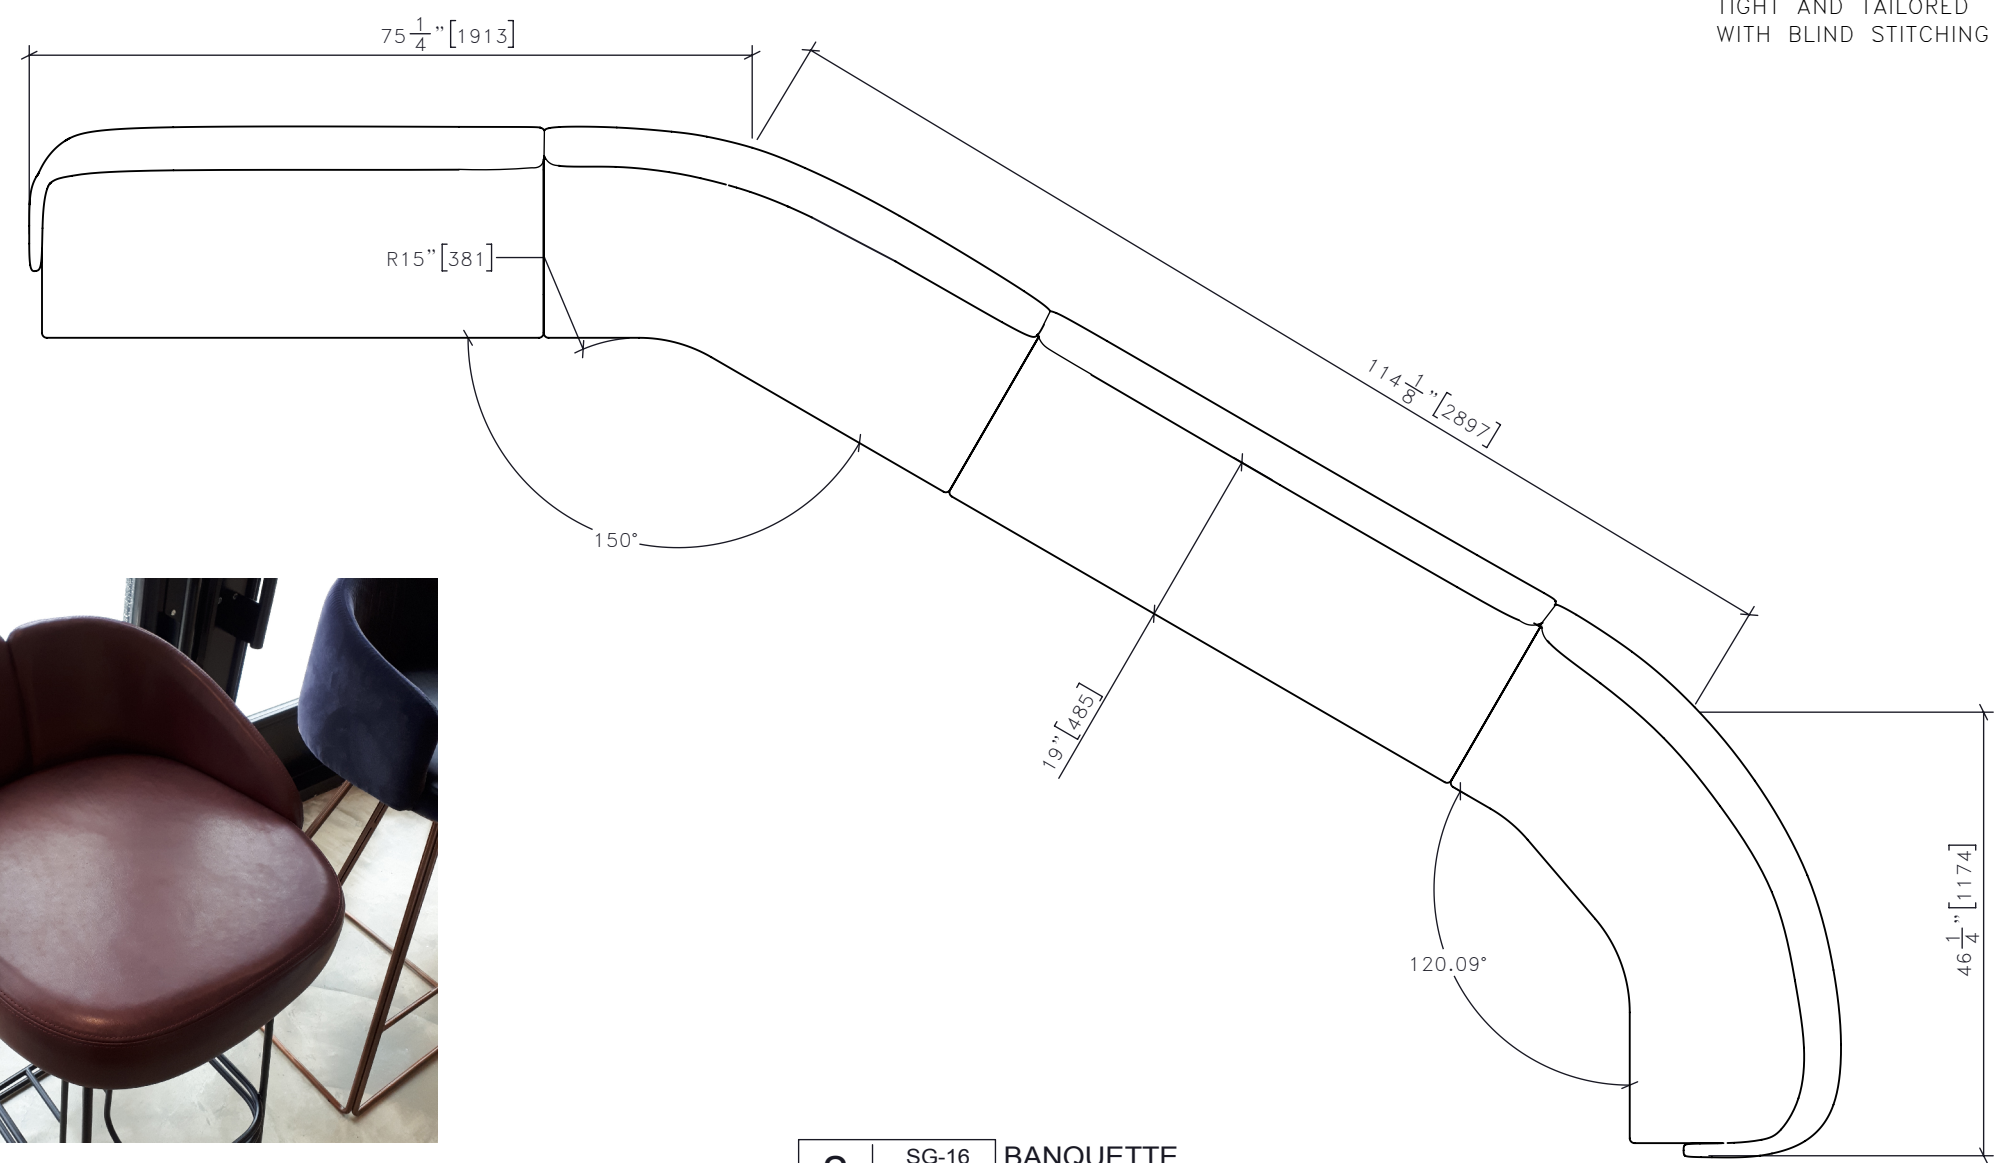

FORM OF SEAT BACK TO MATCH REFERENCE IMAGE - SAMPLE AT STUDIO MUNGE

REV	ISSUED FOR	DATE

**STUDIO MUNGE**  
 25 WINGOLD AVENUE  
 TORONTO, ONTARIO  
 M6B 1P8 CANADA  
 416.588.1668  
 STUDIOMUNGE.COM

SCALE AS NOTED	DATE 11/8/17
DRAWN BY EH	CHECKED BY
PROJECT NAME  99 YORKVILLE RESTAURANT	
DRAWING TITLE  SG-16 BANQUETTE	
PROJECT NUMBER 16139	
DRAWING NUMBER 1 / 3	