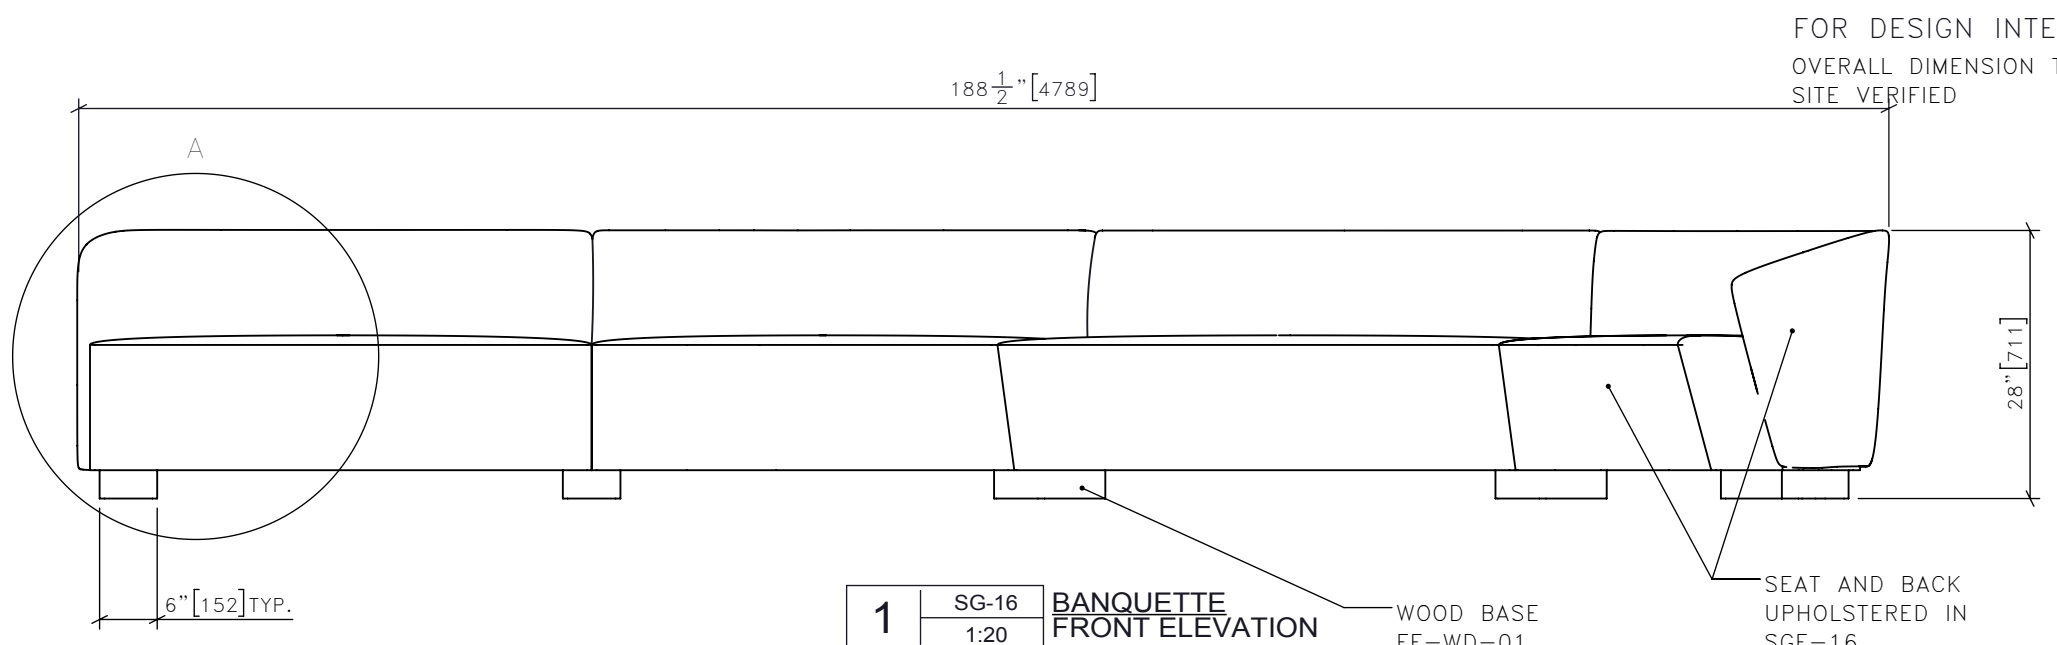

FORM OF SEAT BACK TO MATCH REFERENCE IMAGE - SAMPLE AT STUDIO MUNGE

REV	ISSUED FOR	DATE

**STUDIO MUNGE**  
 25 WINGOLD AVENUE  
 TORONTO, ONTARIO  
 M6B 1P8 CANADA  
 416.588.1668  
 STUDIOMUNGE.COM

SCALE AS NOTED	DATE 11/8/17
DRAWN BY EH	CHECKED BY
PROJECT NAME  99 YORKVILLE RESTAURANT	
DRAWING TITLE  SG-16 BANQUETTE	
PROJECT NUMBER 16139	
DRAWING NUMBER 1 / 3	