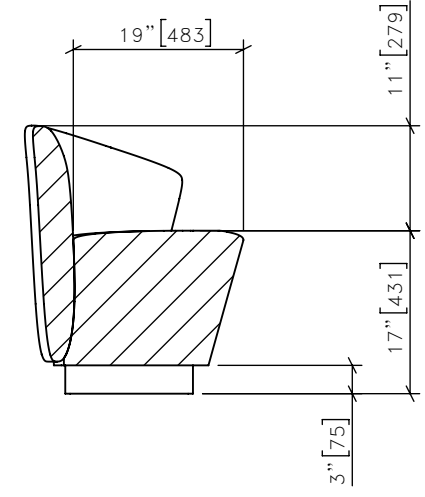

5 | SG-16 | **BANQUETTE SECTION C**
1:20