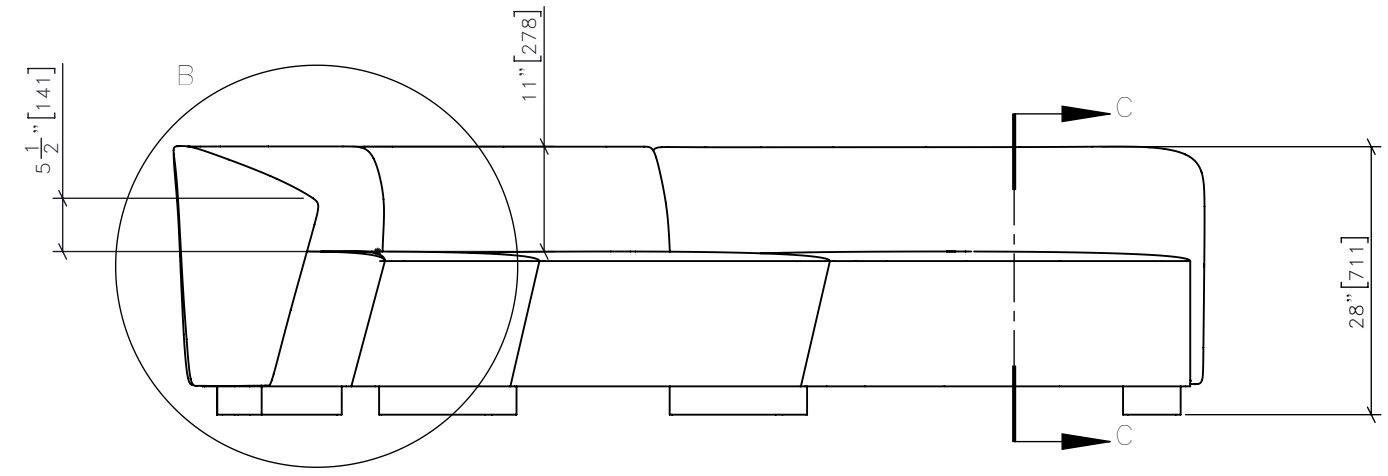

FOR DESIGN INTENT ONLY

DRAWING ARE NOT TO BE SCALED. CONTRACTOR MUST CHECK AND VERIFY ALL JOB DIMENSIONS, DRAWINGS, DETAILS AND SPECIFICATIONS; AND REPORT ANY DISCREPANCIES TO DESIGNER BEFORE PROCEEDING WITH WORK.

REV	ISSUED FOR	DATE

3 | SG-16 | **BANQUETTE FRONT ELEVATION**
1:20