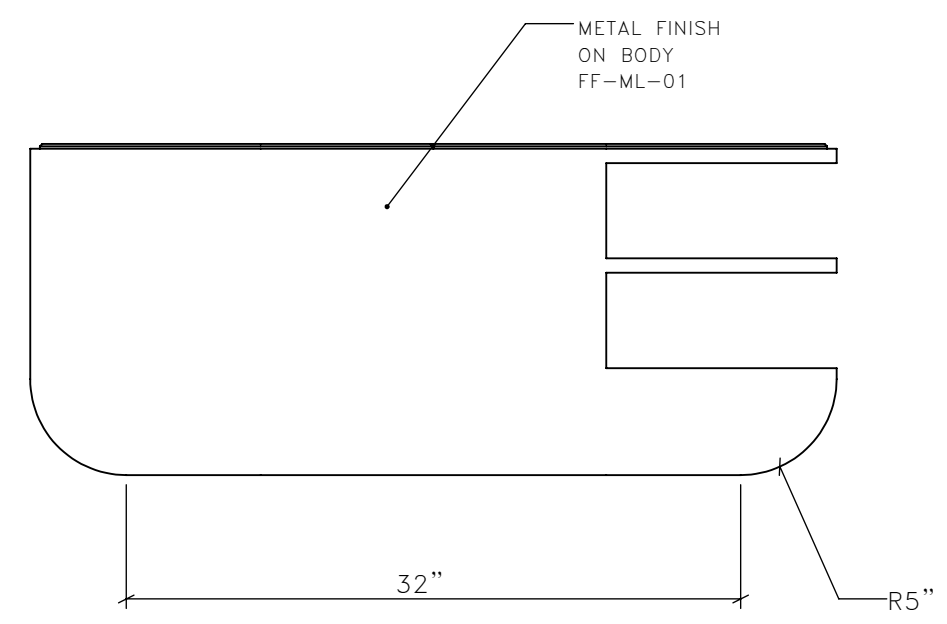

1 CG-02 COFFEE TABLE LARGE PLAN 1:10

2 CG-02 COFFEE TABLE LARGE FRONT ELEVATION 1:10

3 CG-02 COFFEE TABLE 1 SECTION A 1:10

4 CG-02 COFFEE TABLE LARGE SIDE ELEVATION 1:10

REV	ISSUED FOR	DATE
<p>STUDIO MUNGE</p> <p>25 WINGOLD AVENUE TORONTO, ONTARIO M6B 1P8 CANADA 416.588.1668 STUDIOMUNGE.COM</p>		
SCALE	AS NOTED	DATE
DATE	7/11/17	
DRAWN BY	EH	CHECKED BY
PROJECT NAME	PALMS BAR LOUNGE	
DRAWING TITLE	CG-02 COFFEE TABLE LARGE	
PROJECT NUMBER	16150	
DRAWING NUMBER	1 / 2	