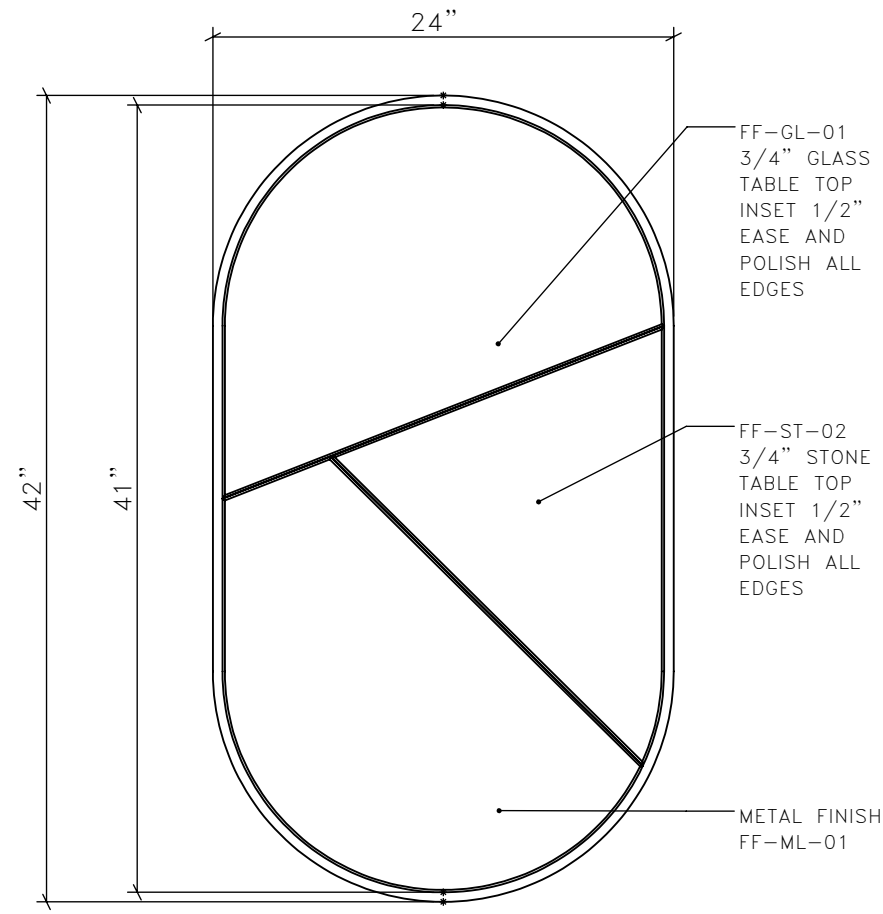

1 CG-02 COFFEE TABLE LARGE PLAN 1:10

2 CG-02 COFFEE TABLE LARGE FRONT ELEVATION 1:10

3 CG-02 COFFEE TABLE 1 SECTION A 1:10

4 CG-02 COFFEE TABLE LARGE SIDE ELEVATION 1:10

REV	ISSUED FOR	DATE
<p>STUDIO MUNGE</p> <p>25 WINGOLD AVENUE TORONTO, ONTARIO M6B 1P8 CANADA 416.588.1668 STUDIOMUNGE.COM</p>		
SCALE	AS NOTED	DATE
DATE	7/11/17	
DRAWN BY	EH	CHECKED BY
PROJECT NAME	PALMS BAR LOUNGE	
DRAWING TITLE	CG-02 COFFEE TABLE LARGE	
PROJECT NUMBER	16150	
DRAWING NUMBER	1 / 2	