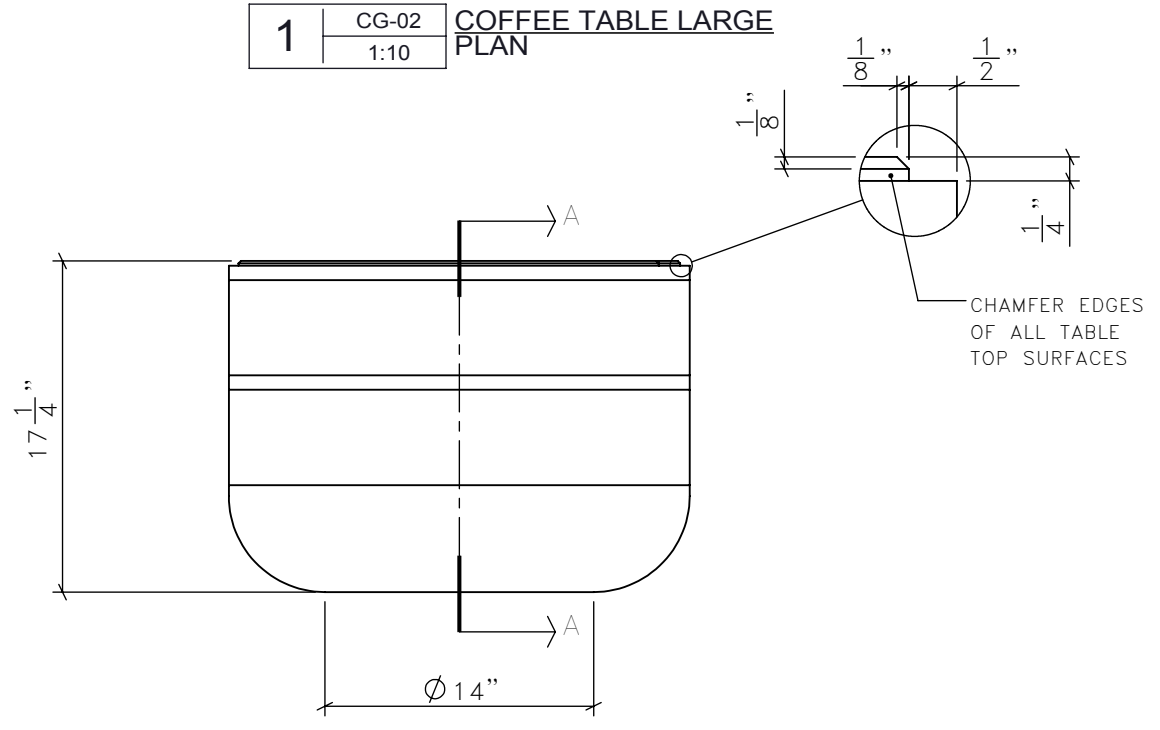

1 CG-02 COFFEE TABLE LARGE PLAN 1:10

2 CG-02 COFFEE TABLE LARGE FRONT ELEVATION 1:10

3 CG-02 COFFEE TABLE 1 SECTION A 1:10

4 CG-02 COFFEE TABLE LARGE SIDE ELEVATION 1:10

REV	ISSUED FOR	DATE
<p>STUDIO MUNGE</p> <p>25 WINGOLD AVENUE TORONTO, ONTARIO M6B 1P8 CANADA 416.588.1668 STUDIOMUNGE.COM</p>		
SCALE	AS NOTED	DATE
DATE	7/11/17	
DRAWN BY	EH	CHECKED BY
PROJECT NAME	PALMS BAR LOUNGE	
DRAWING TITLE	CG-02 COFFEE TABLE LARGE	
PROJECT NUMBER	16150	
DRAWING NUMBER	1 / 2	