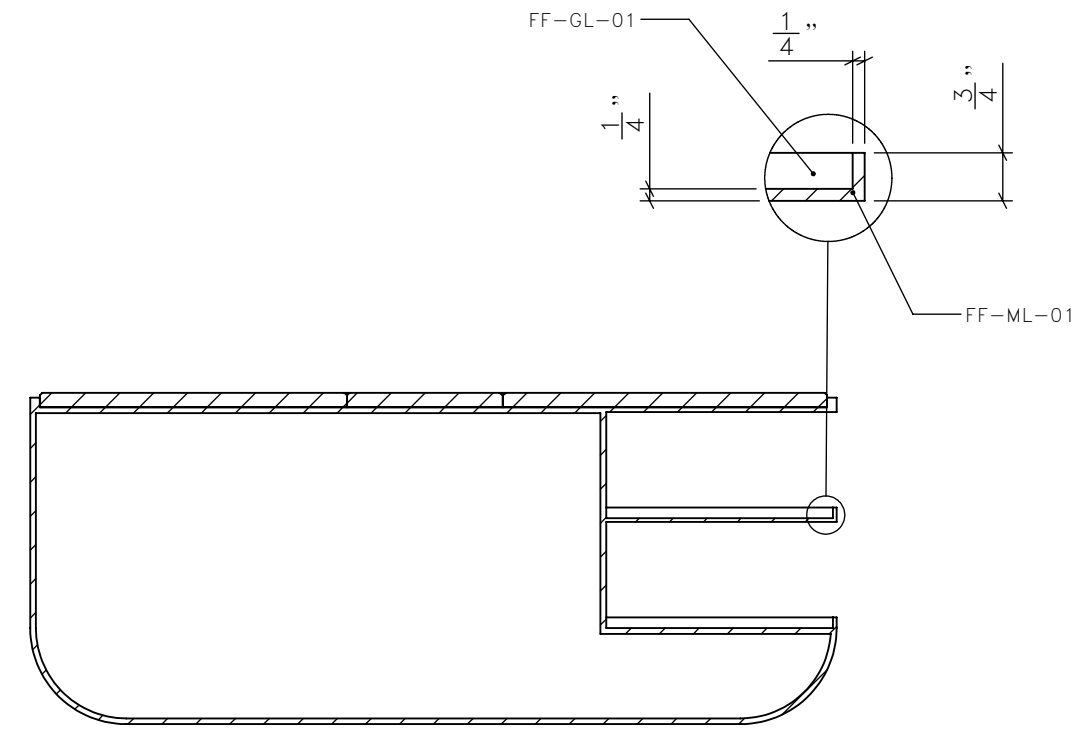

1 CG-02 COFFEE TABLE LARGE PLAN 1:10

2 CG-02 COFFEE TABLE LARGE FRONT ELEVATION 1:10

3 CG-02 COFFEE TABLE 1 SECTION A 1:10

4 CG-02 COFFEE TABLE LARGE SIDE ELEVATION 1:10

REV	ISSUED FOR	DATE
<p>STUDIO MUNGE</p> <p>25 WINGOLD AVENUE TORONTO, ONTARIO M6B 1P8 CANADA 416.588.1668 STUDIOMUNGE.COM</p>		
SCALE	AS NOTED	DATE
DATE	7/11/17	
DRAWN BY	EH	CHECKED BY
PROJECT NAME	PALMS BAR LOUNGE	
DRAWING TITLE	CG-02 COFFEE TABLE LARGE	
PROJECT NUMBER	16150	
DRAWING NUMBER	1 / 2	