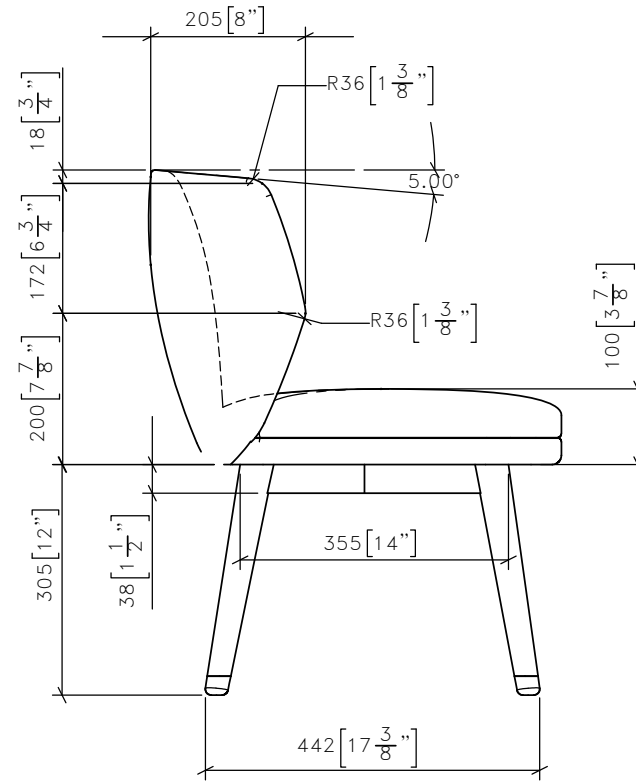

1	SG-111	CHAIR FRONT ELEVATION
	1:10	

2	SG-111	CHAIR SIDE ELEVATION
	1:10	

STUDIO
MUNGE

25 WINGOLD AVENUE
TORONTO, ONTARIO
M6B 1P8 CANADA
416.588.1688
STUDIOMUNGE.COM

project> BISHA HOTEL BAR LOUGE

drawing> CHAIR

project # 28104

scale: AS NOTED

date> 09/13/16

pages> 1/2

SG-111

3	SG-111	CHAIR PLAN
	1:10	