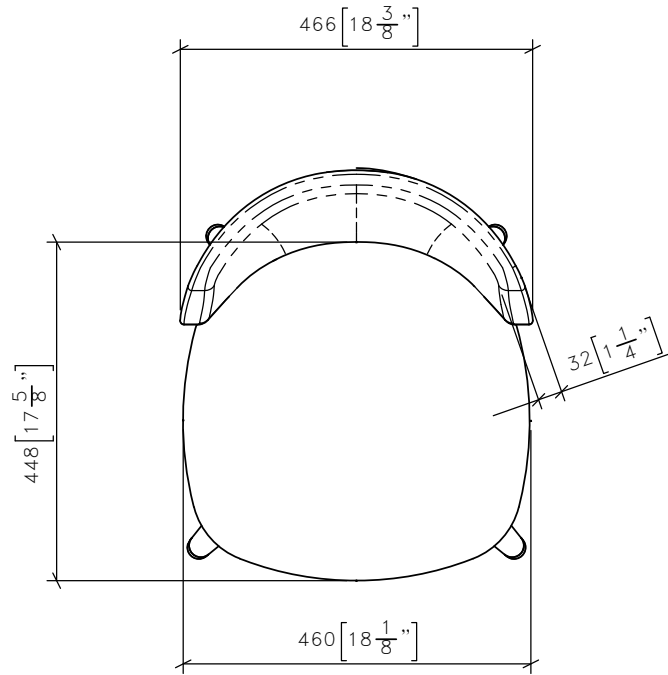

1	SG-111	CHAIR FRONT ELEVATION
	1:10	

2	SG-111	CHAIR SIDE ELEVATION
	1:10	

STUDIO
MUNGE

25 WINGOLD AVENUE
TORONTO, ONTARIO
M6B 1P8 CANADA
416.588.1688
STUDIOMUNGE.COM

project> BISHA HOTEL BAR LOUGE

drawing> CHAIR

project # 28104

scale: AS NOTED

date> 09/13/16

pages> 1/2

SG-111

3	SG-111	CHAIR PLAN
	1:10	