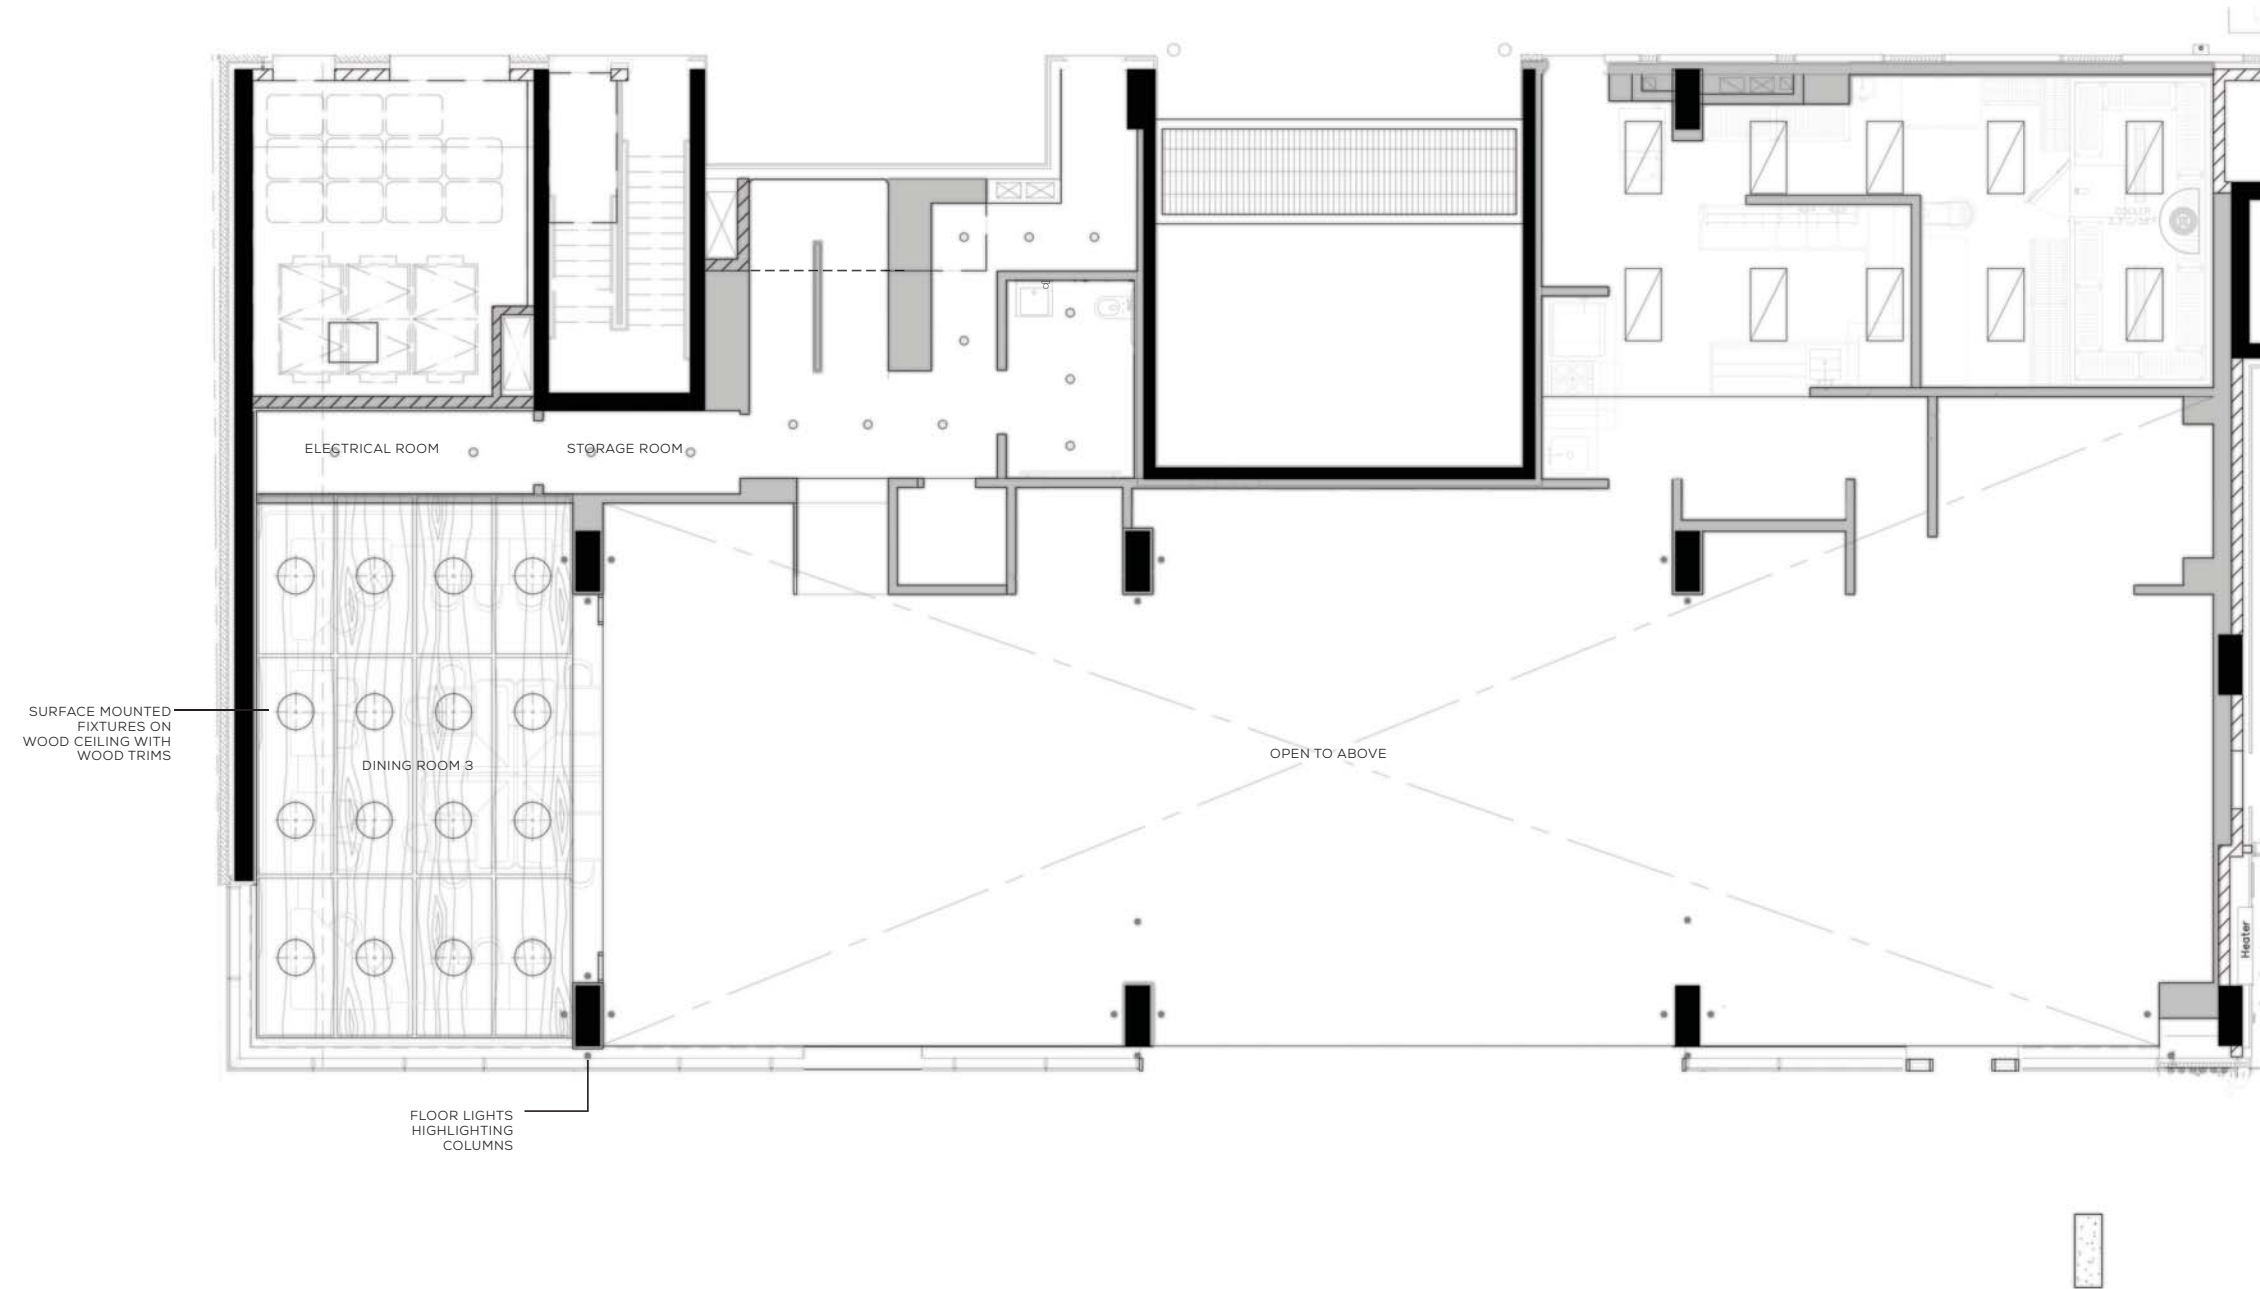

20 WELLINGTON ST.E  
MERCATTO

SCHEMATIC PRESENTATION - MARCH 13TH 2018

**mercatto**

STUDIO  
MUNGE

GROUND FLOOR ARCHITECTURAL DETAILS

SCULPTURAL ELEMENTS

RHYTHMIC PATTERNS

GROUND FLOOR BAR

LAYERED METAL WORK

INTEGRATED TEXTURES

GROUND FLOOR KITCHEN BAR

INTRICATE DETAILS

AUTHENTIC

RAW MEETS REFINED

GROUND FLOOR PRIVATE DINING ROOM

ECLECTIC COMPOSITION

GROUND FLOOR FLOOR PLAN

GROUND FLOOR REFLECTED CEILING PLAN

GROUND FLOOR FLOOR FINISHES PLAN

MEZZANINE FLOOR FLOOR PLAN

MEZZANINE FLOOR REFLECTED CEILING PLAN

MEZZANINE FLOOR FLOOR FINISHES PLAN

MEZZANINE(BASEMENT) FLOOR FLOOR PLAN

MEZZANINE(BASEMENT) FLOOR REFLECTED CEILING PLAN

MEZZANINE(BASEMENT) FLOOR FLOOR FINISHES PLAN

GROUND FLOOR EXTERIOR ELEVATIONS

GROUND FLOOR BAR ELEVATIONS

GROUND FLOOR ELEVATIONS

2 DINING ROOM EAST ELEVATION  
N.T.S.