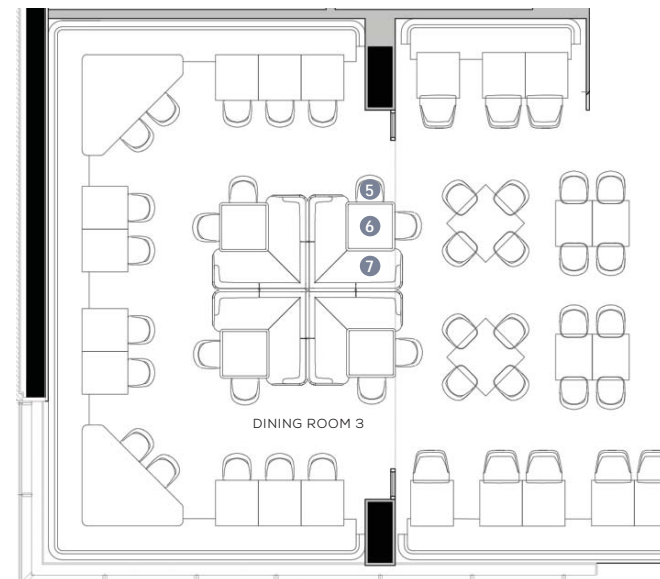

MEZZANINE(BASEMENT) FLOOR REFLECTED CEILING PLAN

MEZZANINE(BASEMENT) FLOOR FLOOR FINISHES PLAN

GROUND FLOOR EXTERIOR ELEVATIONS

GROUND FLOOR BAR ELEVATIONS

GROUND FLOOR ELEVATIONS

2 DINING ROOM EAST ELEVATION  
N.T.S.

1 DINING ROOM WEST ELEVATION  
N.T.S.

# GROUND FLOOR KITCHEN BAR ELEVATIONS

GROUND FLOOR ELEVATIONS

FEATURE ARTWORK INSPIRATIONAL IMAGE

3 DINING ROOM WEST ELEVATION N.T.S.

2 STAIRCASE SECTION ELEVATION N.T.S.

1 DINING ROOM WEST ELEVATION N.T.S.

GROUND FLOOR DINING ROOM 1 FF&E

GROUND FLOOR BAR FF&E

GROUND FLOOR DINING ROOM 3 FF&E

KITCHEN BAR FINISHES PALETTE

DINING ROOM AND PDR FINISHES PALETTE

DINING ROOM 3 AND MEZZANINE PDR FINISHES PALETTE

THANK YOU