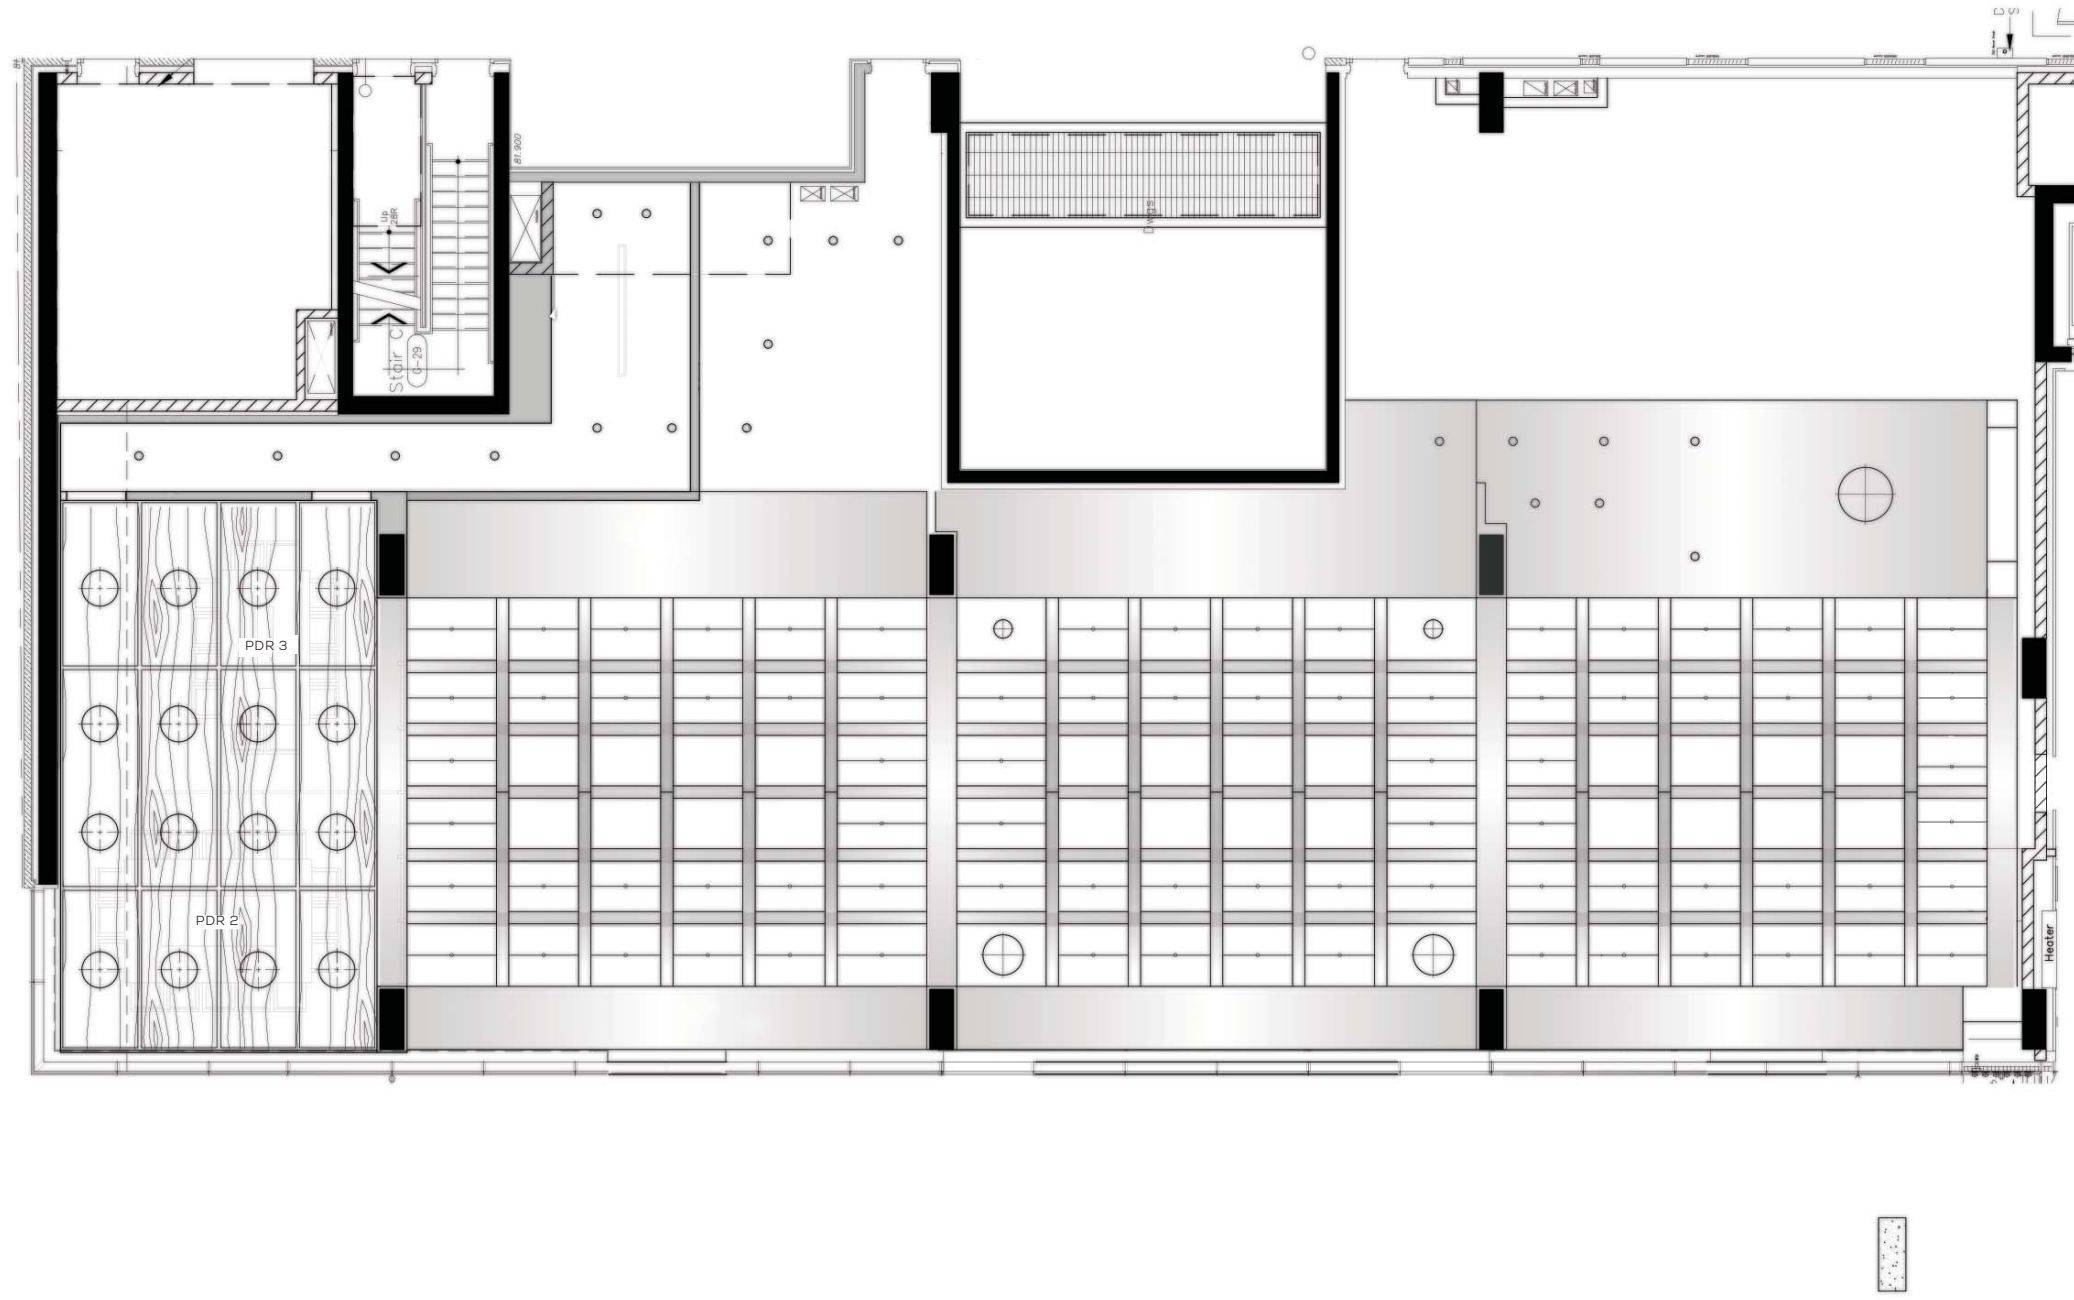

LAYERED METAL WORK

INTEGRATED TEXTURES

GROUND FLOOR KITCHEN BAR

INTRICATE DETAILS

AUTHENTIC

RAW MEETS REFINED

GROUND FLOOR PRIVATE DINING ROOM

ECLECTIC COMPOSITION

GROUND FLOOR FLOOR PLAN

GROUND FLOOR REFLECTED CEILING PLAN

GROUND FLOOR FLOOR FINISHES PLAN

MEZZANINE FLOOR FLOOR PLAN

MEZZANINE FLOOR REFLECTED CEILING PLAN

MEZZANINE FLOOR FLOOR FINISHES PLAN

MEZZANINE(BASEMENT) FLOOR FLOOR PLAN

MEZZANINE(BASEMENT) FLOOR REFLECTED CEILING PLAN

MEZZANINE(BASEMENT) FLOOR FLOOR FINISHES PLAN

GROUND FLOOR EXTERIOR ELEVATIONS

GROUND FLOOR BAR ELEVATIONS

GROUND FLOOR ELEVATIONS

2 DINING ROOM EAST ELEVATION  
N.T.S.

1 DINING ROOM WEST ELEVATION  
N.T.S.