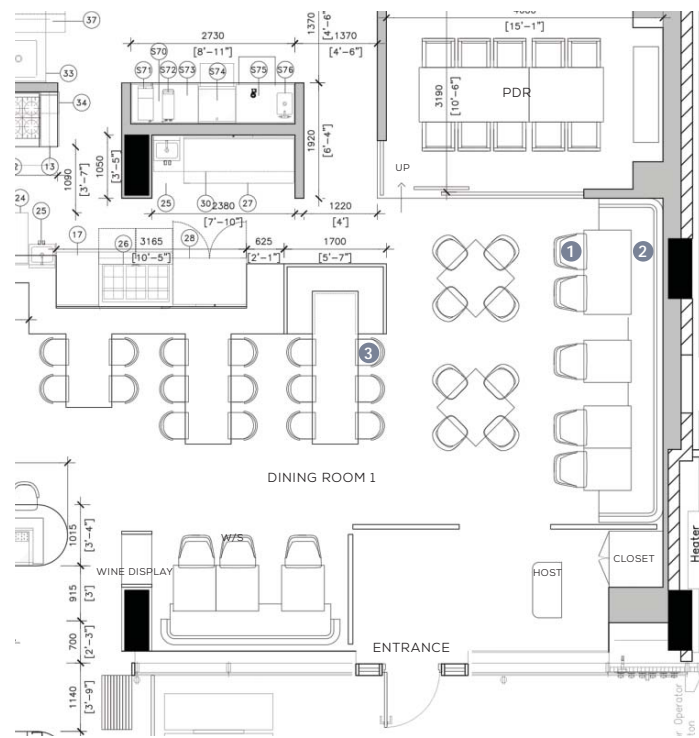

# GROUND FLOOR KITCHEN BAR ELEVATIONS

GROUND FLOOR ELEVATIONS

FEATURE ARTWORK INSPIRATIONAL IMAGE

3 DINING ROOM WEST ELEVATION N.T.S.

2 STAIRCASE SECTION ELEVATION N.T.S.

1 DINING ROOM WEST ELEVATION N.T.S.

GROUND FLOOR TYPICAL BATHROOM ELEVATIONS

2 TYPICAL WASHROOM ELEVATION  
N.T.S.

1 BASEMENT MEZZANINE WASHROOM  
CORRIDOR ELEVATION  
N.T.S.

GROUND FLOOR EXTERIOR FF&E CONCEPT IMAGES

GROUND FLOOR FF&E CONCEPT IMAGES

GROUND FLOOR DINING ROOM 1 FF&E

GROUND FLOOR BAR FF&E

GROUND FLOOR DINING ROOM 3 FF&E

KITCHEN BAR FINISHES PALETTE

DINING ROOM AND PDR FINISHES PALETTE

DINING ROOM 3 AND MEZZANINE PDR FINISHES PALETTE

THANK YOU