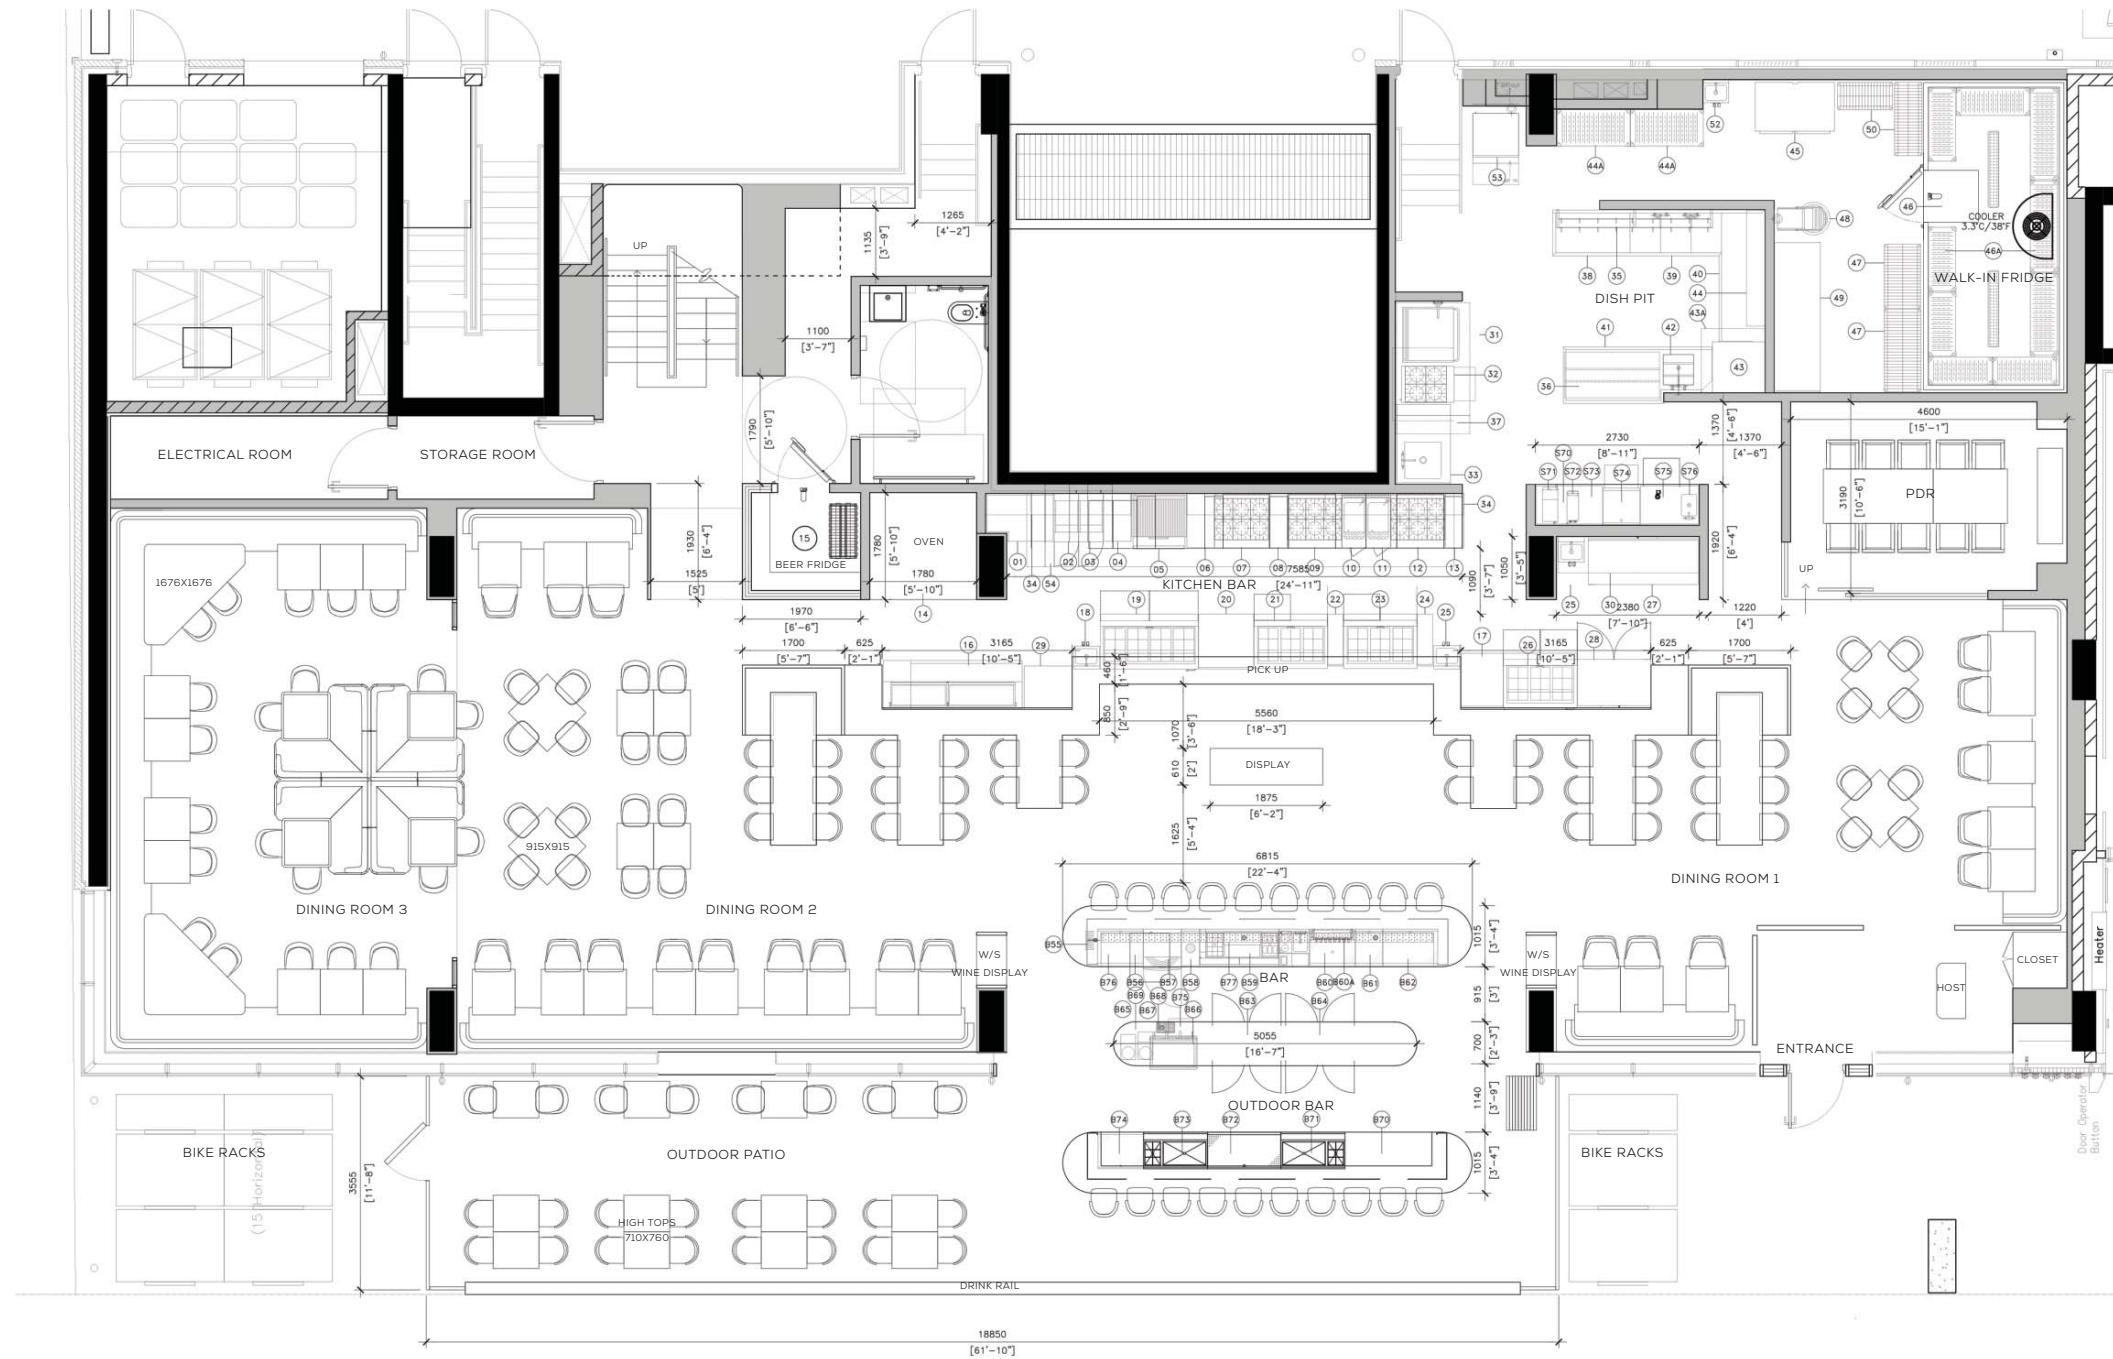

LAYERED METAL WORK

INTEGRATED TEXTURES

GROUND FLOOR KITCHEN BAR

INTRICATE DETAILS

AUTHENTIC

RAW MEETS REFINED

GROUND FLOOR PRIVATE DINING ROOM

ECLECTIC COMPOSITION

GROUND FLOOR FLOOR PLAN

GROUND FLOOR REFLECTED CEILING PLAN

GROUND FLOOR FLOOR FINISHES PLAN

MEZZANINE FLOOR FLOOR PLAN

MEZZANINE FLOOR REFLECTED CEILING PLAN

MEZZANINE FLOOR FLOOR FINISHES PLAN

MEZZANINE(BASEMENT) FLOOR FLOOR PLAN

MEZZANINE(BASEMENT) FLOOR REFLECTED CEILING PLAN

MEZZANINE(BASEMENT) FLOOR FLOOR FINISHES PLAN

GROUND FLOOR EXTERIOR ELEVATIONS

GROUND FLOOR BAR ELEVATIONS

GROUND FLOOR ELEVATIONS

2 DINING ROOM EAST ELEVATION  
N.T.S.