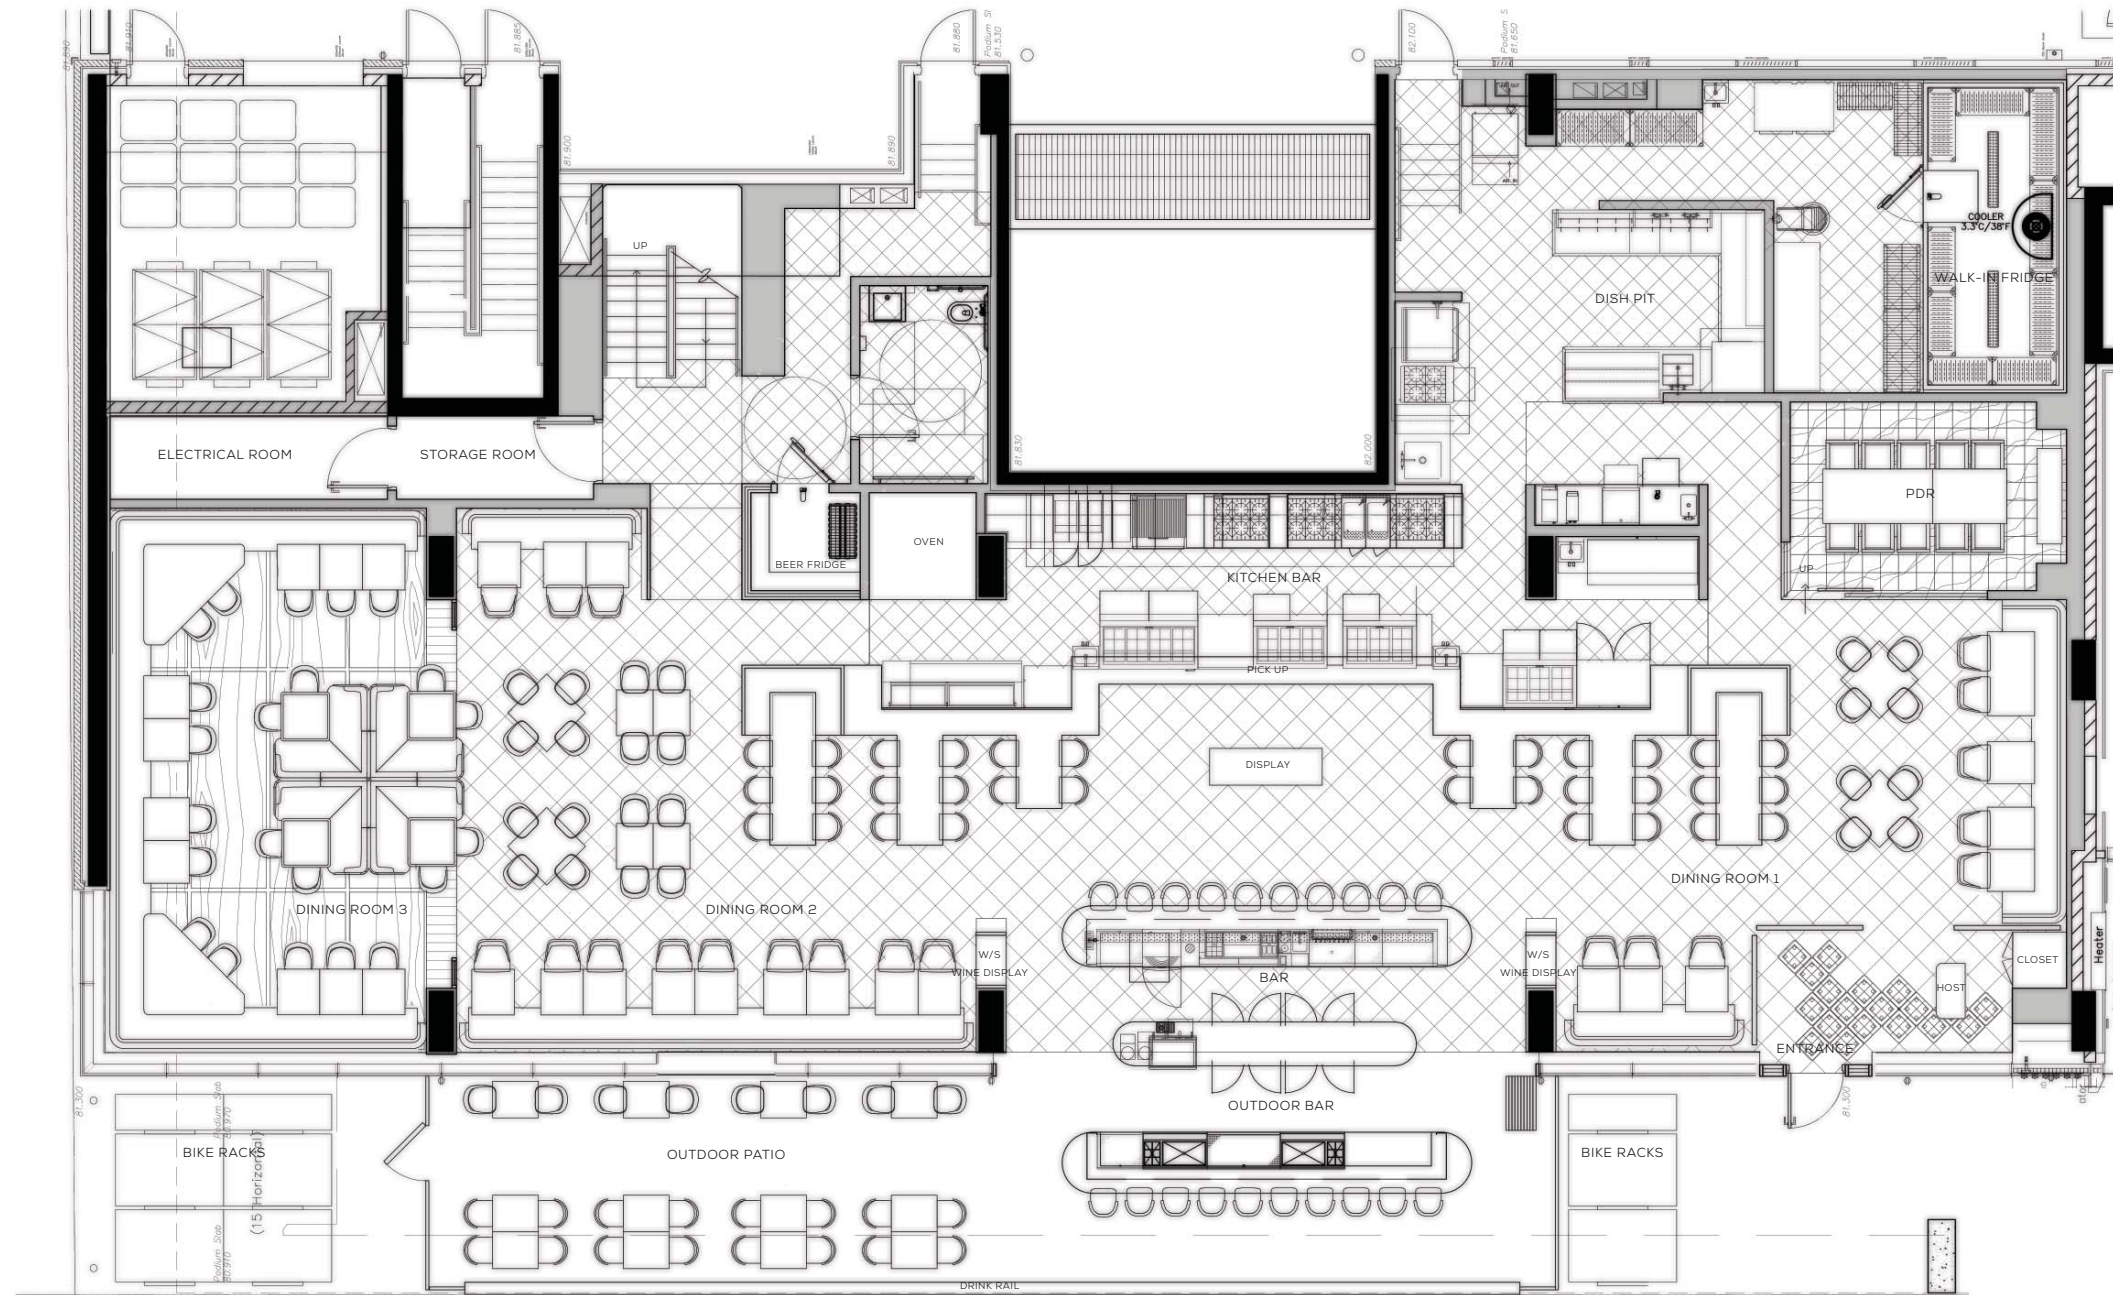

20 WELLINGTON ST.E  
MERCATTO

SCHEMATIC PRESENTATION - MARCH 13TH 2018

**mercatto**

STUDIO  
MUNGE

GROUND FLOOR ARCHITECTURAL DETAILS

SCULPTURAL ELEMENTS

RHYTHMIC PATTERNS

GROUND FLOOR BAR

LAYERED METAL WORK

INTEGRATED TEXTURES

GROUND FLOOR KITCHEN BAR

INTRICATE DETAILS

AUTHENTIC

RAW MEETS REFINED

GROUND FLOOR PRIVATE DINING ROOM

ECLECTIC COMPOSITION

GROUND FLOOR FLOOR PLAN

GROUND FLOOR REFLECTED CEILING PLAN

GROUND FLOOR FLOOR FINISHES PLAN

MEZZANINE FLOOR FLOOR PLAN

MEZZANINE FLOOR REFLECTED CEILING PLAN

MEZZANINE FLOOR FLOOR FINISHES PLAN

MEZZANINE(BASEMENT) FLOOR FLOOR PLAN

MEZZANINE(BASEMENT) FLOOR REFLECTED CEILING PLAN

MEZZANINE(BASEMENT) FLOOR FLOOR FINISHES PLAN

GROUND FLOOR EXTERIOR ELEVATIONS

GROUND FLOOR BAR ELEVATIONS

GROUND FLOOR ELEVATIONS

2 DINING ROOM EAST ELEVATION  
N.T.S.