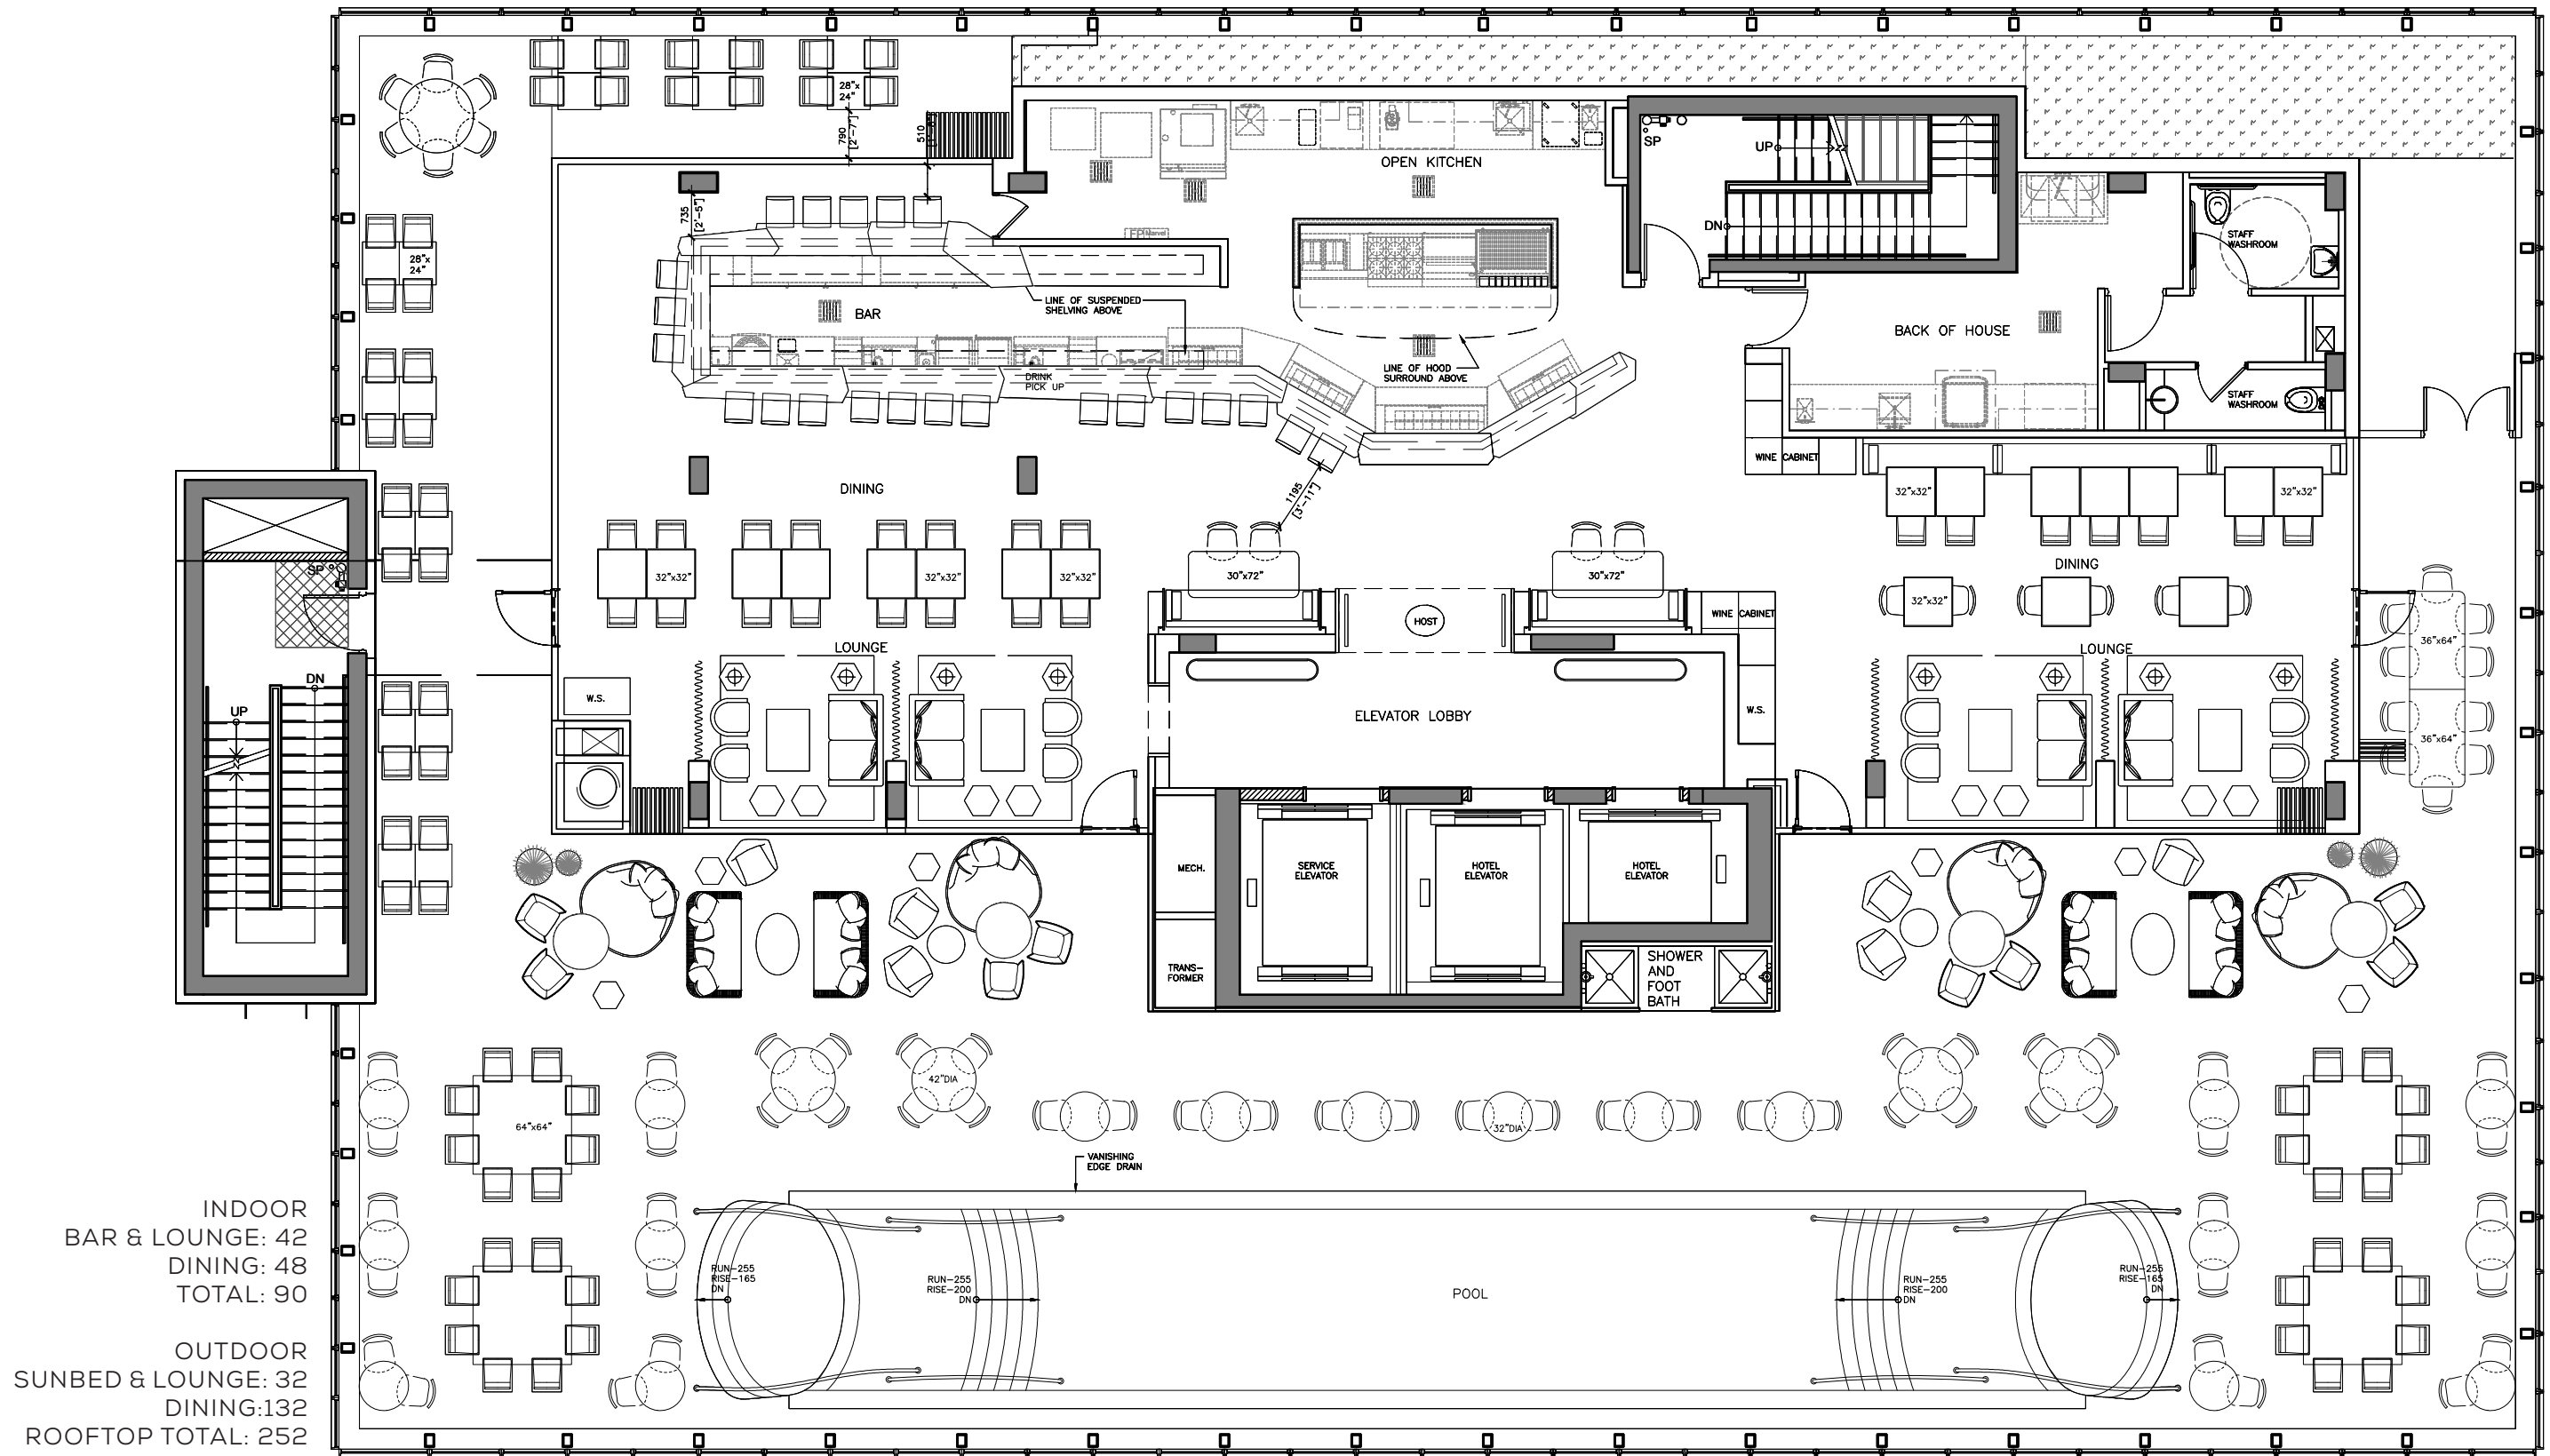

VIBRANT COLOURS AND  
UNEXPECTED FORMS EVOKE  
SENSE OF CURIOSITY AND  
PLAYFULNESS

THE URBAN BEACH ESCAPE

MOMENTS OF RETREAT

THE SPACE 02 FURNITURE LAYOUT PLAN- DAY TIME

INDOOR  
BAR & LOUNGE:  
42  
DINING: 48  
TOTAL: 90

OUTDOOR  
SUNBED: 32  
LOUNGE: 30  
DINING: 34  
TOTAL: 96

TOTAL SEAT  
COUNT: 186

THE SPACE 02 FURNITURE LAYOUT PLAN- NIGHT TIME

THE SPACE 02 REFLECTED CEILING PLAN- OPTION 1

THE SPACE 02 REFLECTED CEILING PLAN- OPTION 2

FF&E 04 FURNITURE LAYOUT PLAN- NIGHT TIME

FF&E 04 FURNITURE - INTERIOR

FF&E 04 FURNITURE - EXTERIOR DAY TIME

FF&E 04 FURNITURE - EXTERIOR NIGHT

FF&E 05 FINISHES - INTERIOR

FF&E 05 FINISHES - EXTERIOR

STONE FLOORING

SUN LOUNGER / SIDE TABLES

DINING TABLE TOP

GENERAL METAL

SUN LOUNGER

PIPING

SOFA + DAYBED

GENERAL DINING CHAIRS

THROW PILLOWS