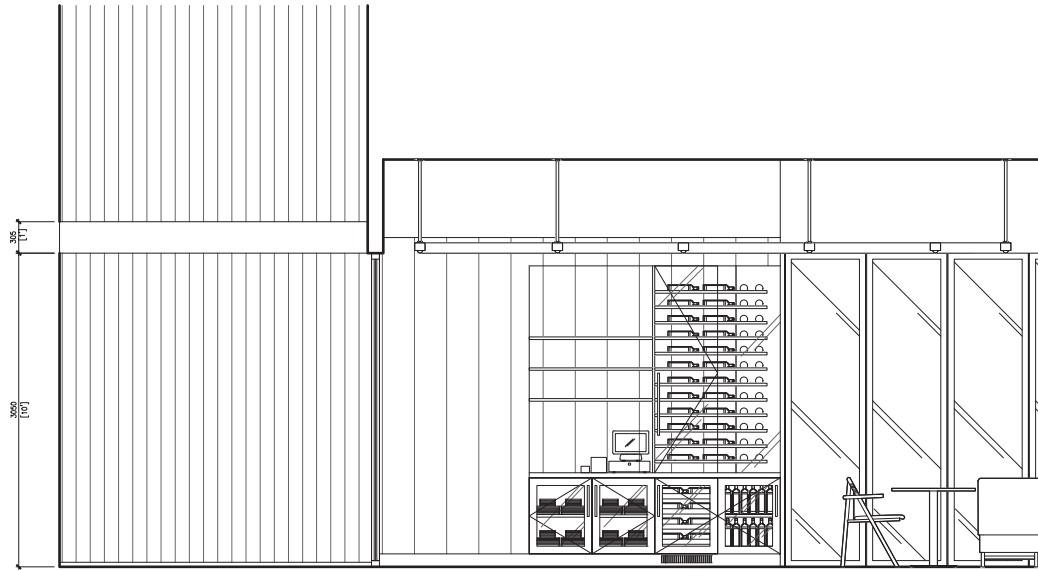

OUTDOOR  
SUNBED: 32  
LOUNGE: 30  
DINING: 34  
TOTAL: 96

TOTAL SEAT  
COUNT: 186

THE SPACE 02 FURNITURE LAYOUT PLAN- NIGHT TIME

THE SPACE 02 REFLECTED CEILING PLAN- OPTION 1

THE SPACE 02 REFLECTED CEILING PLAN- OPTION 2

THE SPACE 02 FLOOR FINISHES PLAN

THE SPACE 03 INTERIOR ELEVATIONS

4 ELEVATION  
N.T.S

3 ELEVATION  
N.T.S

2 ELEVATION  
N.T.S

1 ELEVATION  
N.T.S

THE SPACE 03 INTERIOR ELEVATIONS

7 ELEVATION  
N.T.S

6 ELEVATION  
N.T.S

5 ELEVATION  
N.T.S

THE SPACE 03 EXTERIOR ELEVATION- OPTION 1

OPT1 ELEVATION  
N.T.S

THE SPACE 03 EXTERIOR ELEVATION- OPTION 2

OPT2 ELEVATION  
N.T.S

FF&E 04 FURNITURE LAYOUT PLAN- DAY TIME