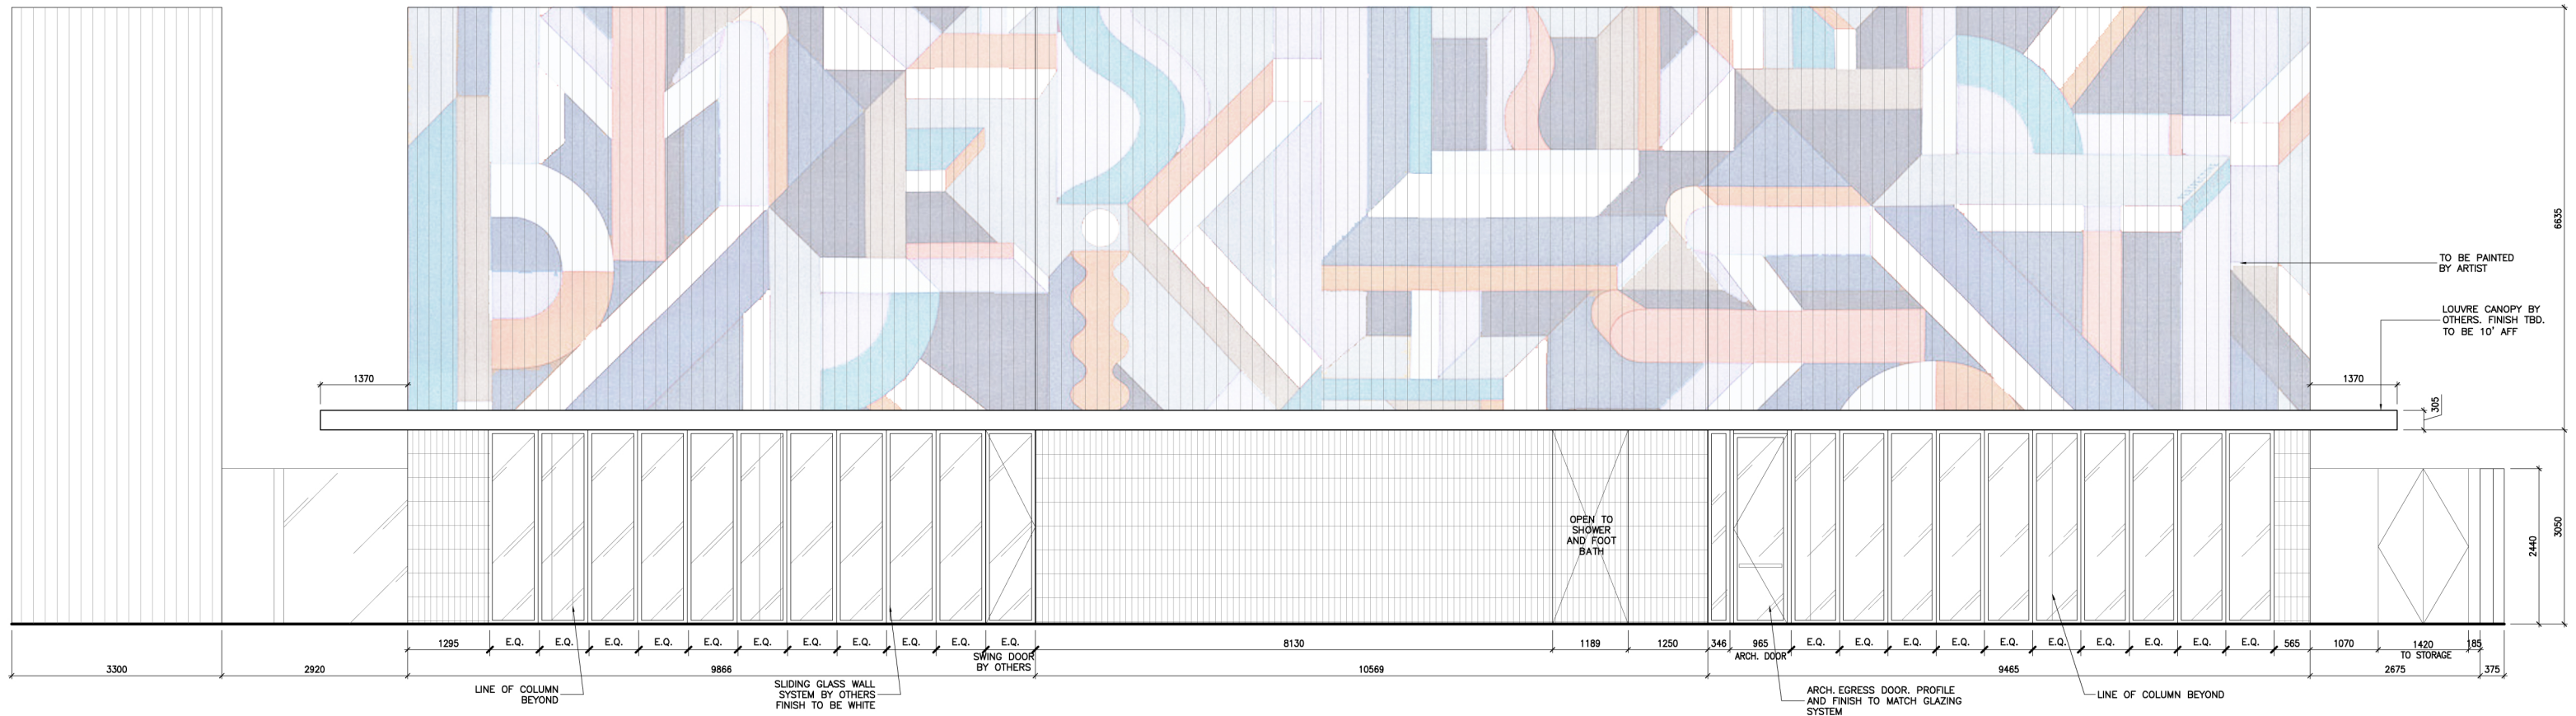

6 ELEVATION  
N.T.S

5 ELEVATION  
N.T.S

THE SPACE 03 EXTERIOR ELEVATION- OPTION 1

OPT1 ELEVATION  
N.T.S

THE SPACE 03 EXTERIOR ELEVATION- OPTION 2

OPT2 ELEVATION  
N.T.S

FF&E 04 FURNITURE LAYOUT PLAN- DAY TIME

FF&E 04 FURNITURE LAYOUT PLAN- NIGHT TIME

FF&E 04 FURNITURE - INTERIOR

FF&E 04 FURNITURE - EXTERIOR DAY TIME

FF&E 04 FURNITURE - EXTERIOR NIGHT

FF&E 05 FINISHES - INTERIOR

FF&E 05 FINISHES - EXTERIOR

STONE FLOORING