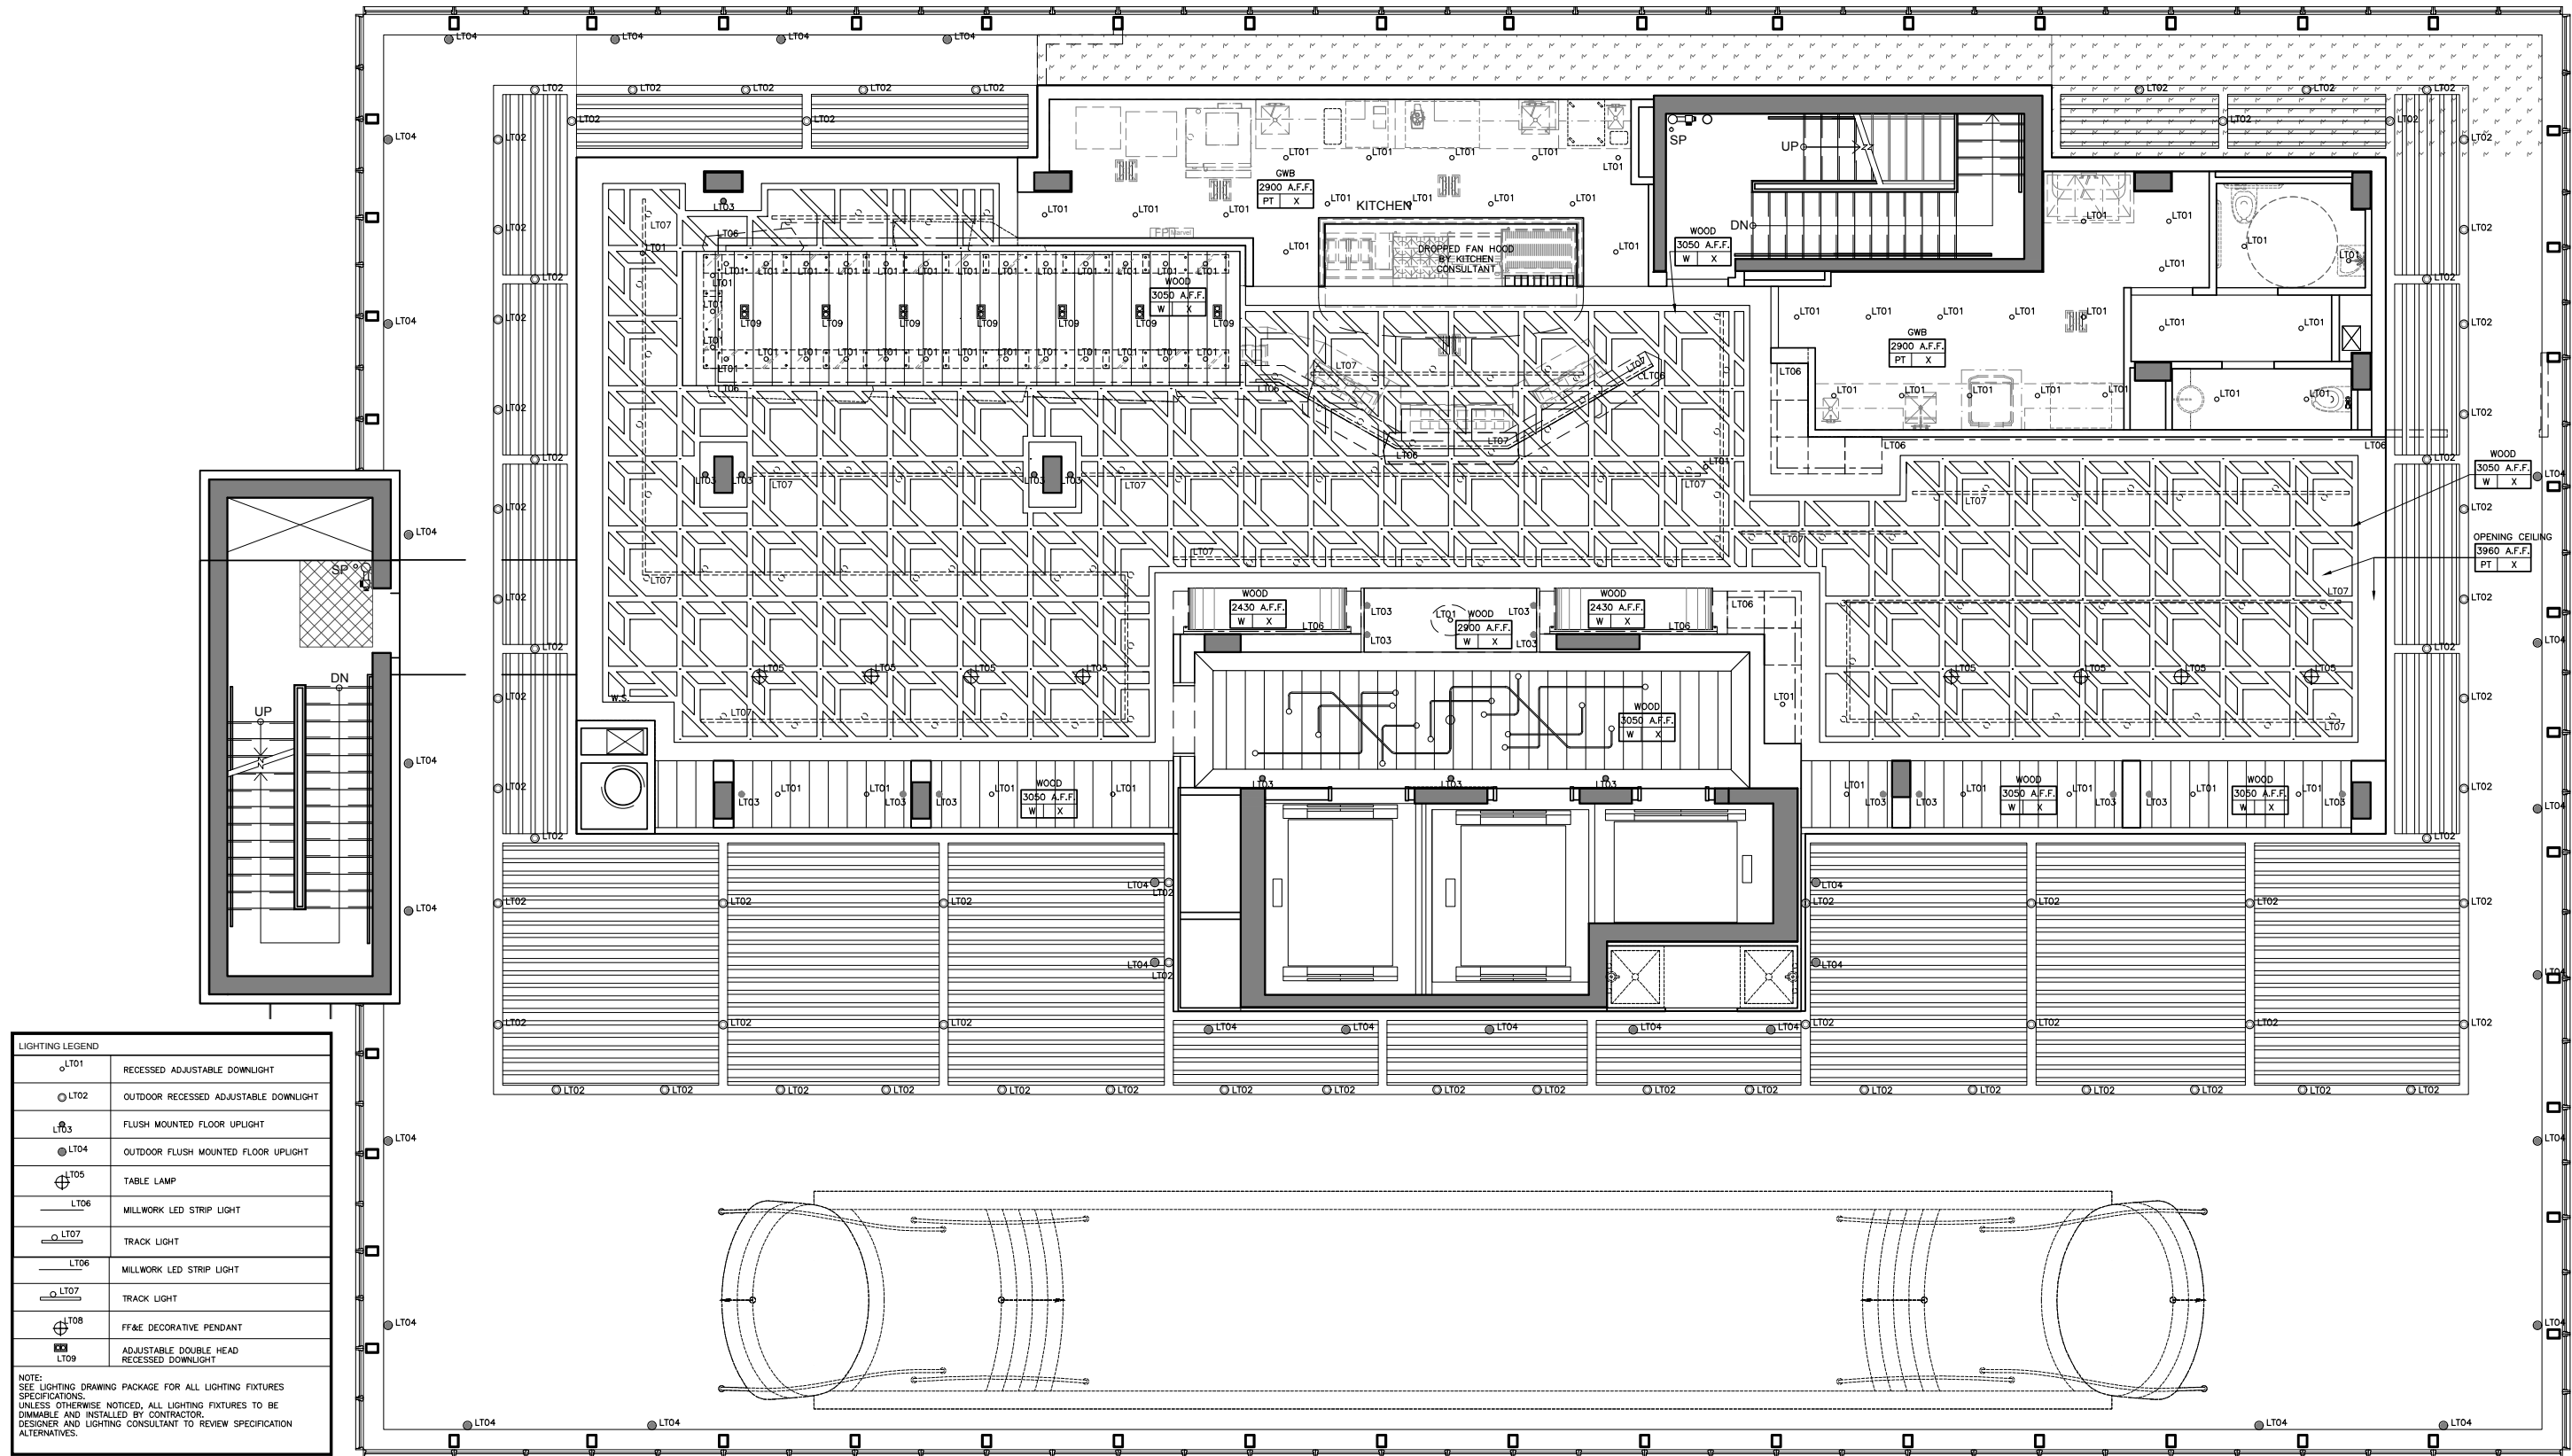

OUTDOOR  
SUNBED: 32  
LOUNGE: 30  
DINING: 34  
TOTAL: 96

TOTAL SEAT  
COUNT: 186

THE SPACE 02 FURNITURE LAYOUT PLAN- NIGHT TIME

THE SPACE 02 REFLECTED CEILING PLAN- OPTION 1

THE SPACE 02 REFLECTED CEILING PLAN- OPTION 2

THE SPACE 02 FLOOR FINISHES PLAN

THE SPACE 03 INTERIOR ELEVATIONS

4 ELEVATION  
N.T.S

3 ELEVATION  
N.T.S

2 ELEVATION  
N.T.S

1 ELEVATION  
N.T.S

THE SPACE 03 INTERIOR ELEVATIONS

7 ELEVATION  
N.T.S

6 ELEVATION  
N.T.S

5 ELEVATION  
N.T.S

THE SPACE 03 EXTERIOR ELEVATION- OPTION 1

OPT1 ELEVATION  
N.T.S

THE SPACE 03 EXTERIOR ELEVATION- OPTION 2

OPT2 ELEVATION  
N.T.S

FF&E 04 FURNITURE LAYOUT PLAN- DAY TIME