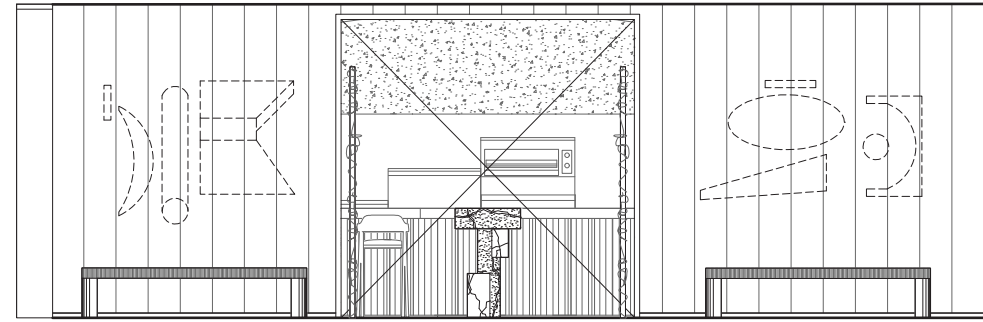

3 ELEVATION
N.T.S