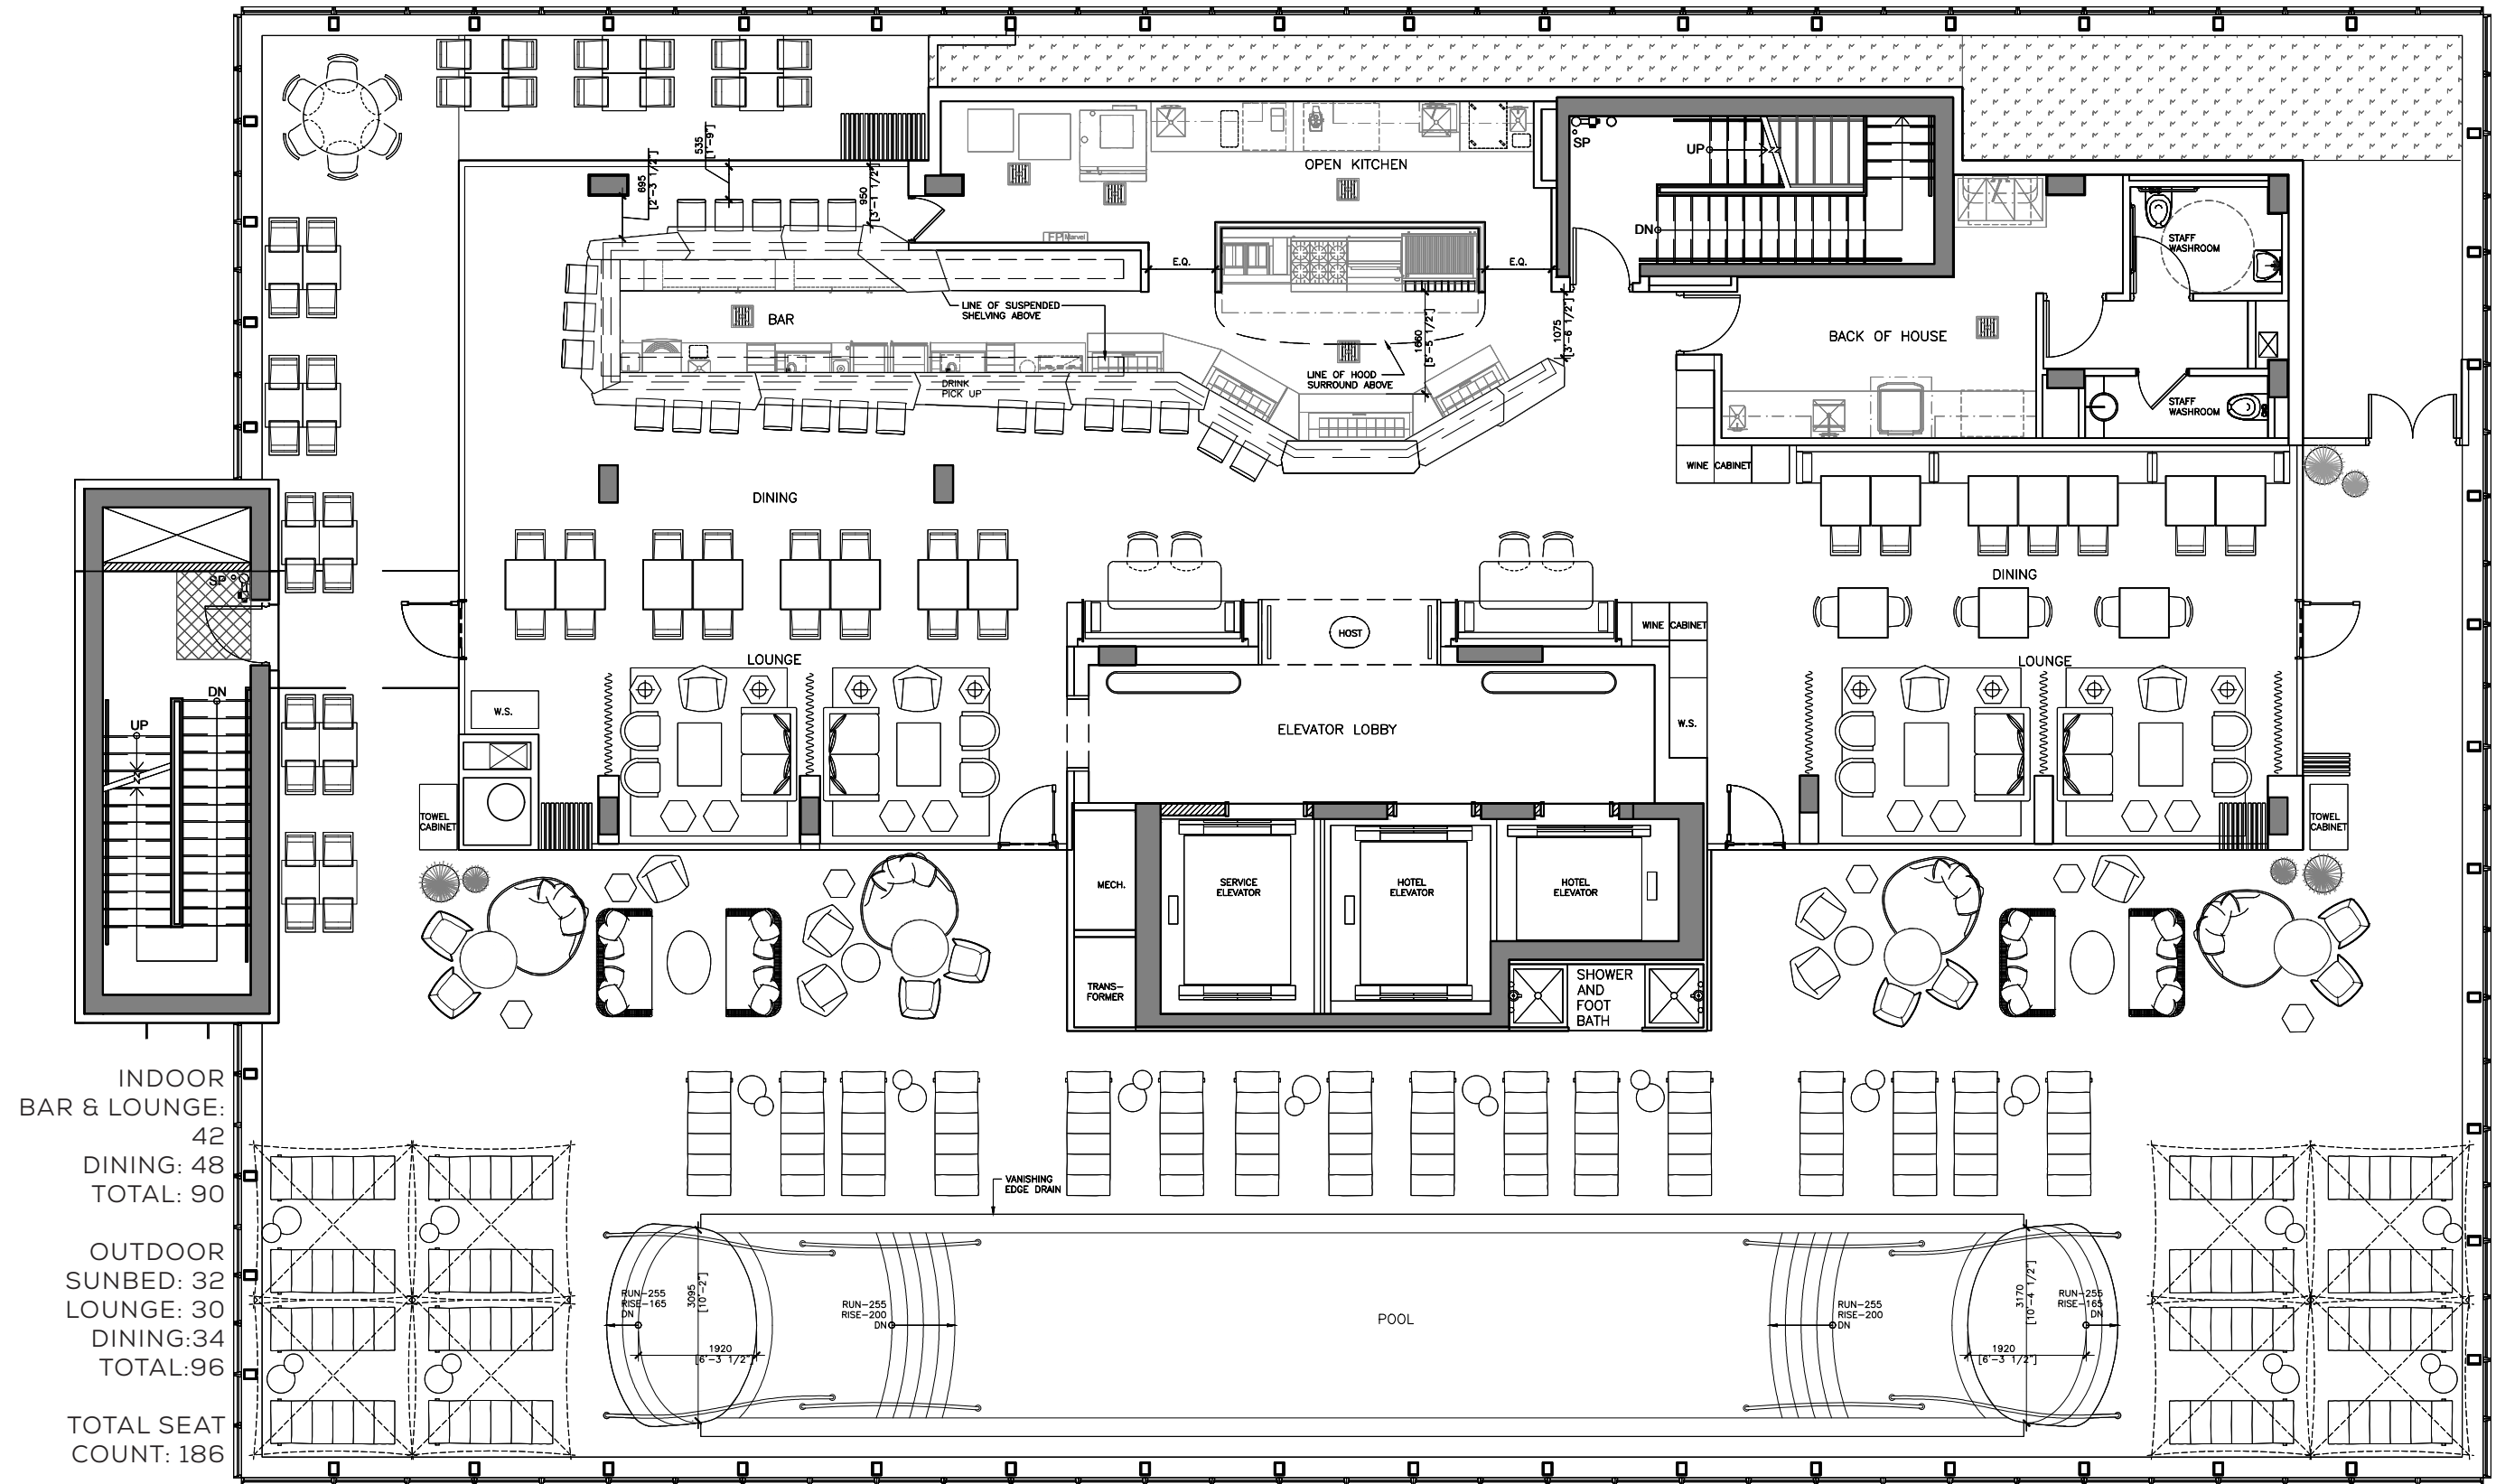

VIBRANT COLOURS AND  
UNEXPECTED FORMS EVOKE  
SENSE OF CURIOSITY AND  
PLAYFULNESS

THE URBAN BEACH ESCAPE

MOMENTS OF RETREAT

THE SPACE 02 FURNITURE LAYOUT PLAN- DAY TIME

INDOOR  
BAR & LOUNGE:  
42  
DINING: 48  
TOTAL: 90

OUTDOOR  
SUNBED: 32  
LOUNGE: 30  
DINING: 34  
TOTAL: 96

TOTAL SEAT  
COUNT: 186

THE SPACE 02 FURNITURE LAYOUT PLAN- NIGHT TIME

THE SPACE 02 REFLECTED CEILING PLAN- OPTION 1

THE SPACE 02 REFLECTED CEILING PLAN- OPTION 2

FF&E 04 FURNITURE LAYOUT PLAN- NIGHT TIME

FF&E 04 FURNITURE - INTERIOR

FF&E 04 FURNITURE - EXTERIOR DAY TIME

FF&E 04 FURNITURE - EXTERIOR NIGHT

FF&E 05 FINISHES - INTERIOR

FF&E 05 FINISHES - EXTERIOR

STONE FLOORING

SUN LOUNGER / SIDE TABLES

DINING TABLE TOP

GENERAL METAL

SUN LOUNGER

PIPING

SOFA + DAYBED

GENERAL DINING CHAIRS

THROW PILLOWS