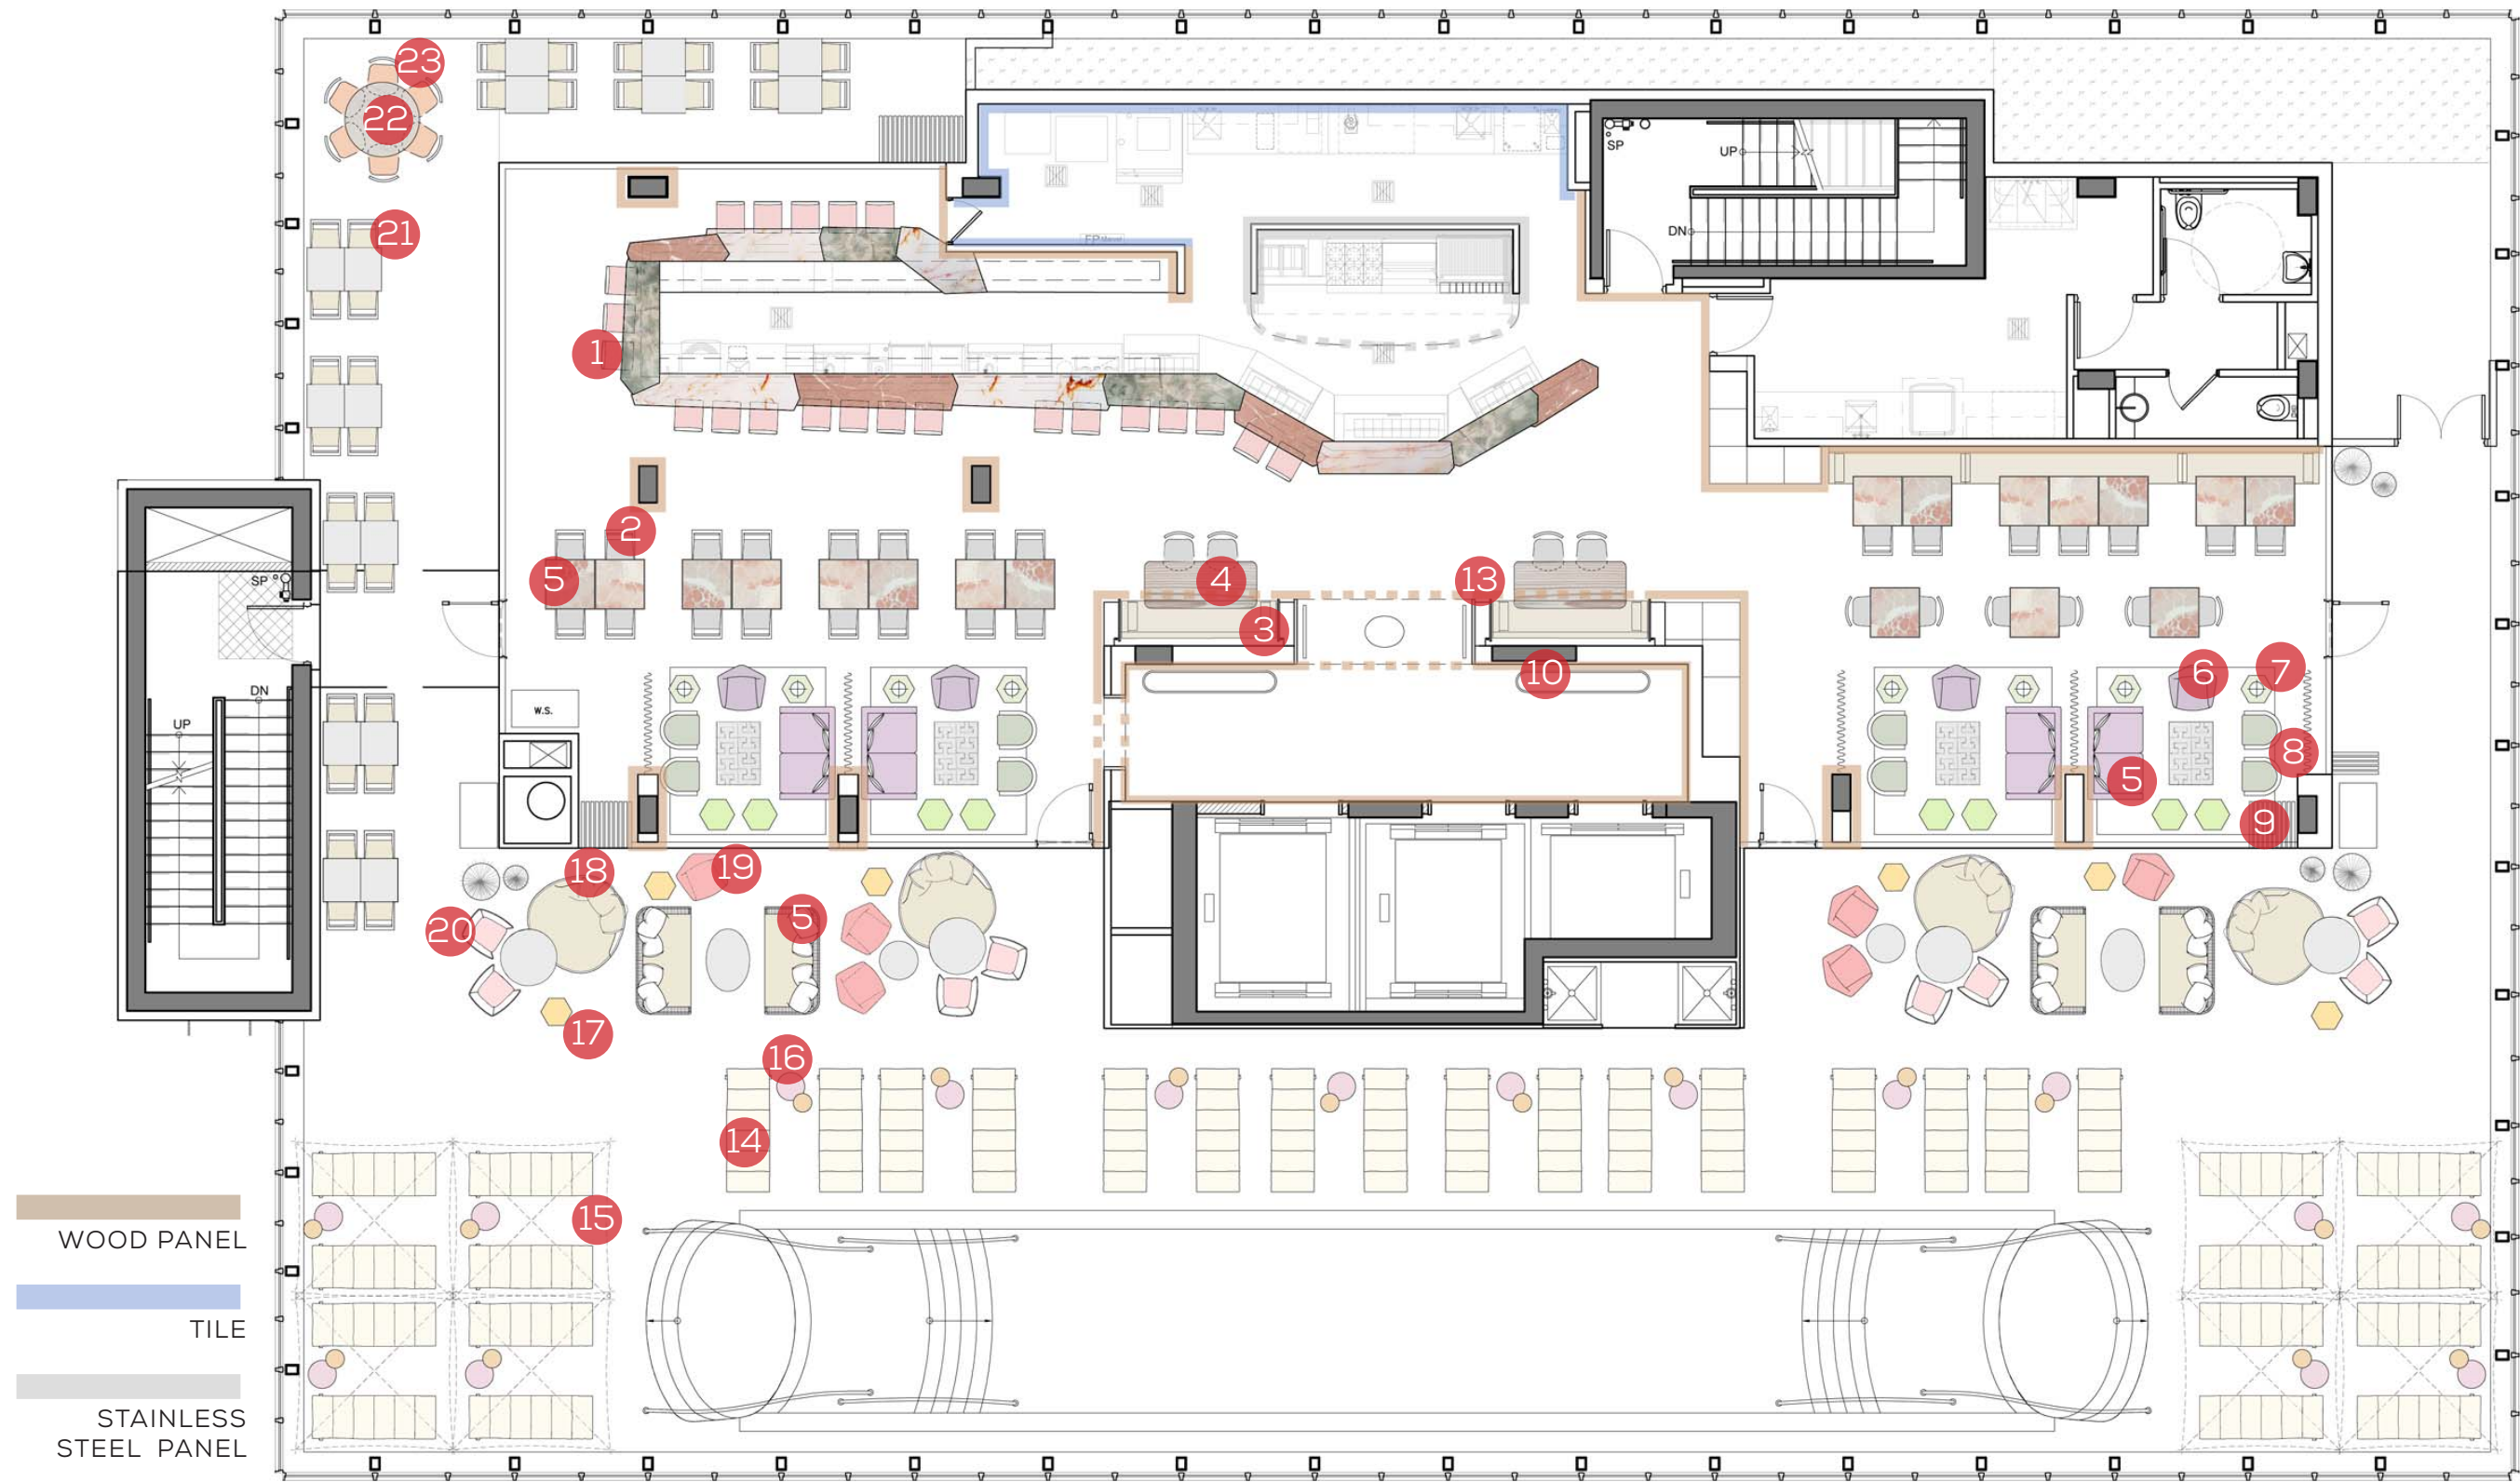

THE SPACE 02 FLOOR FINISHES PLAN

THE SPACE 03 INTERIOR ELEVATIONS

4 ELEVATION  
N.T.S

3 ELEVATION  
N.T.S

2 ELEVATION  
N.T.S

1 ELEVATION  
N.T.S

THE SPACE 03 INTERIOR ELEVATIONS

7 ELEVATION  
N.T.S

6 ELEVATION  
N.T.S

5 ELEVATION  
N.T.S

THE SPACE 03 EXTERIOR ELEVATION- OPTION 1

OPT1 ELEVATION  
N.T.S

THE SPACE 03 EXTERIOR ELEVATION- OPTION 2

OPT2 ELEVATION  
N.T.S

FF&E 04 FURNITURE LAYOUT PLAN- DAY TIME

FF&E 04 FURNITURE LAYOUT PLAN- NIGHT TIME

FF&E 04 FURNITURE - INTERIOR

FF&E 04 FURNITURE - EXTERIOR DAY TIME

FF&E 04 FURNITURE - EXTERIOR NIGHT

FF&E 05 FINISHES - INTERIOR

FF&E 05 FINISHES - EXTERIOR

STONE FLOORING

SUN LOUNGER / SIDE TABLES

DINING TABLE TOP

GENERAL METAL

SUN LOUNGER

PIPING

SOFA + DAYBED

GENERAL DINING CHAIRS

THROW PILLOWS