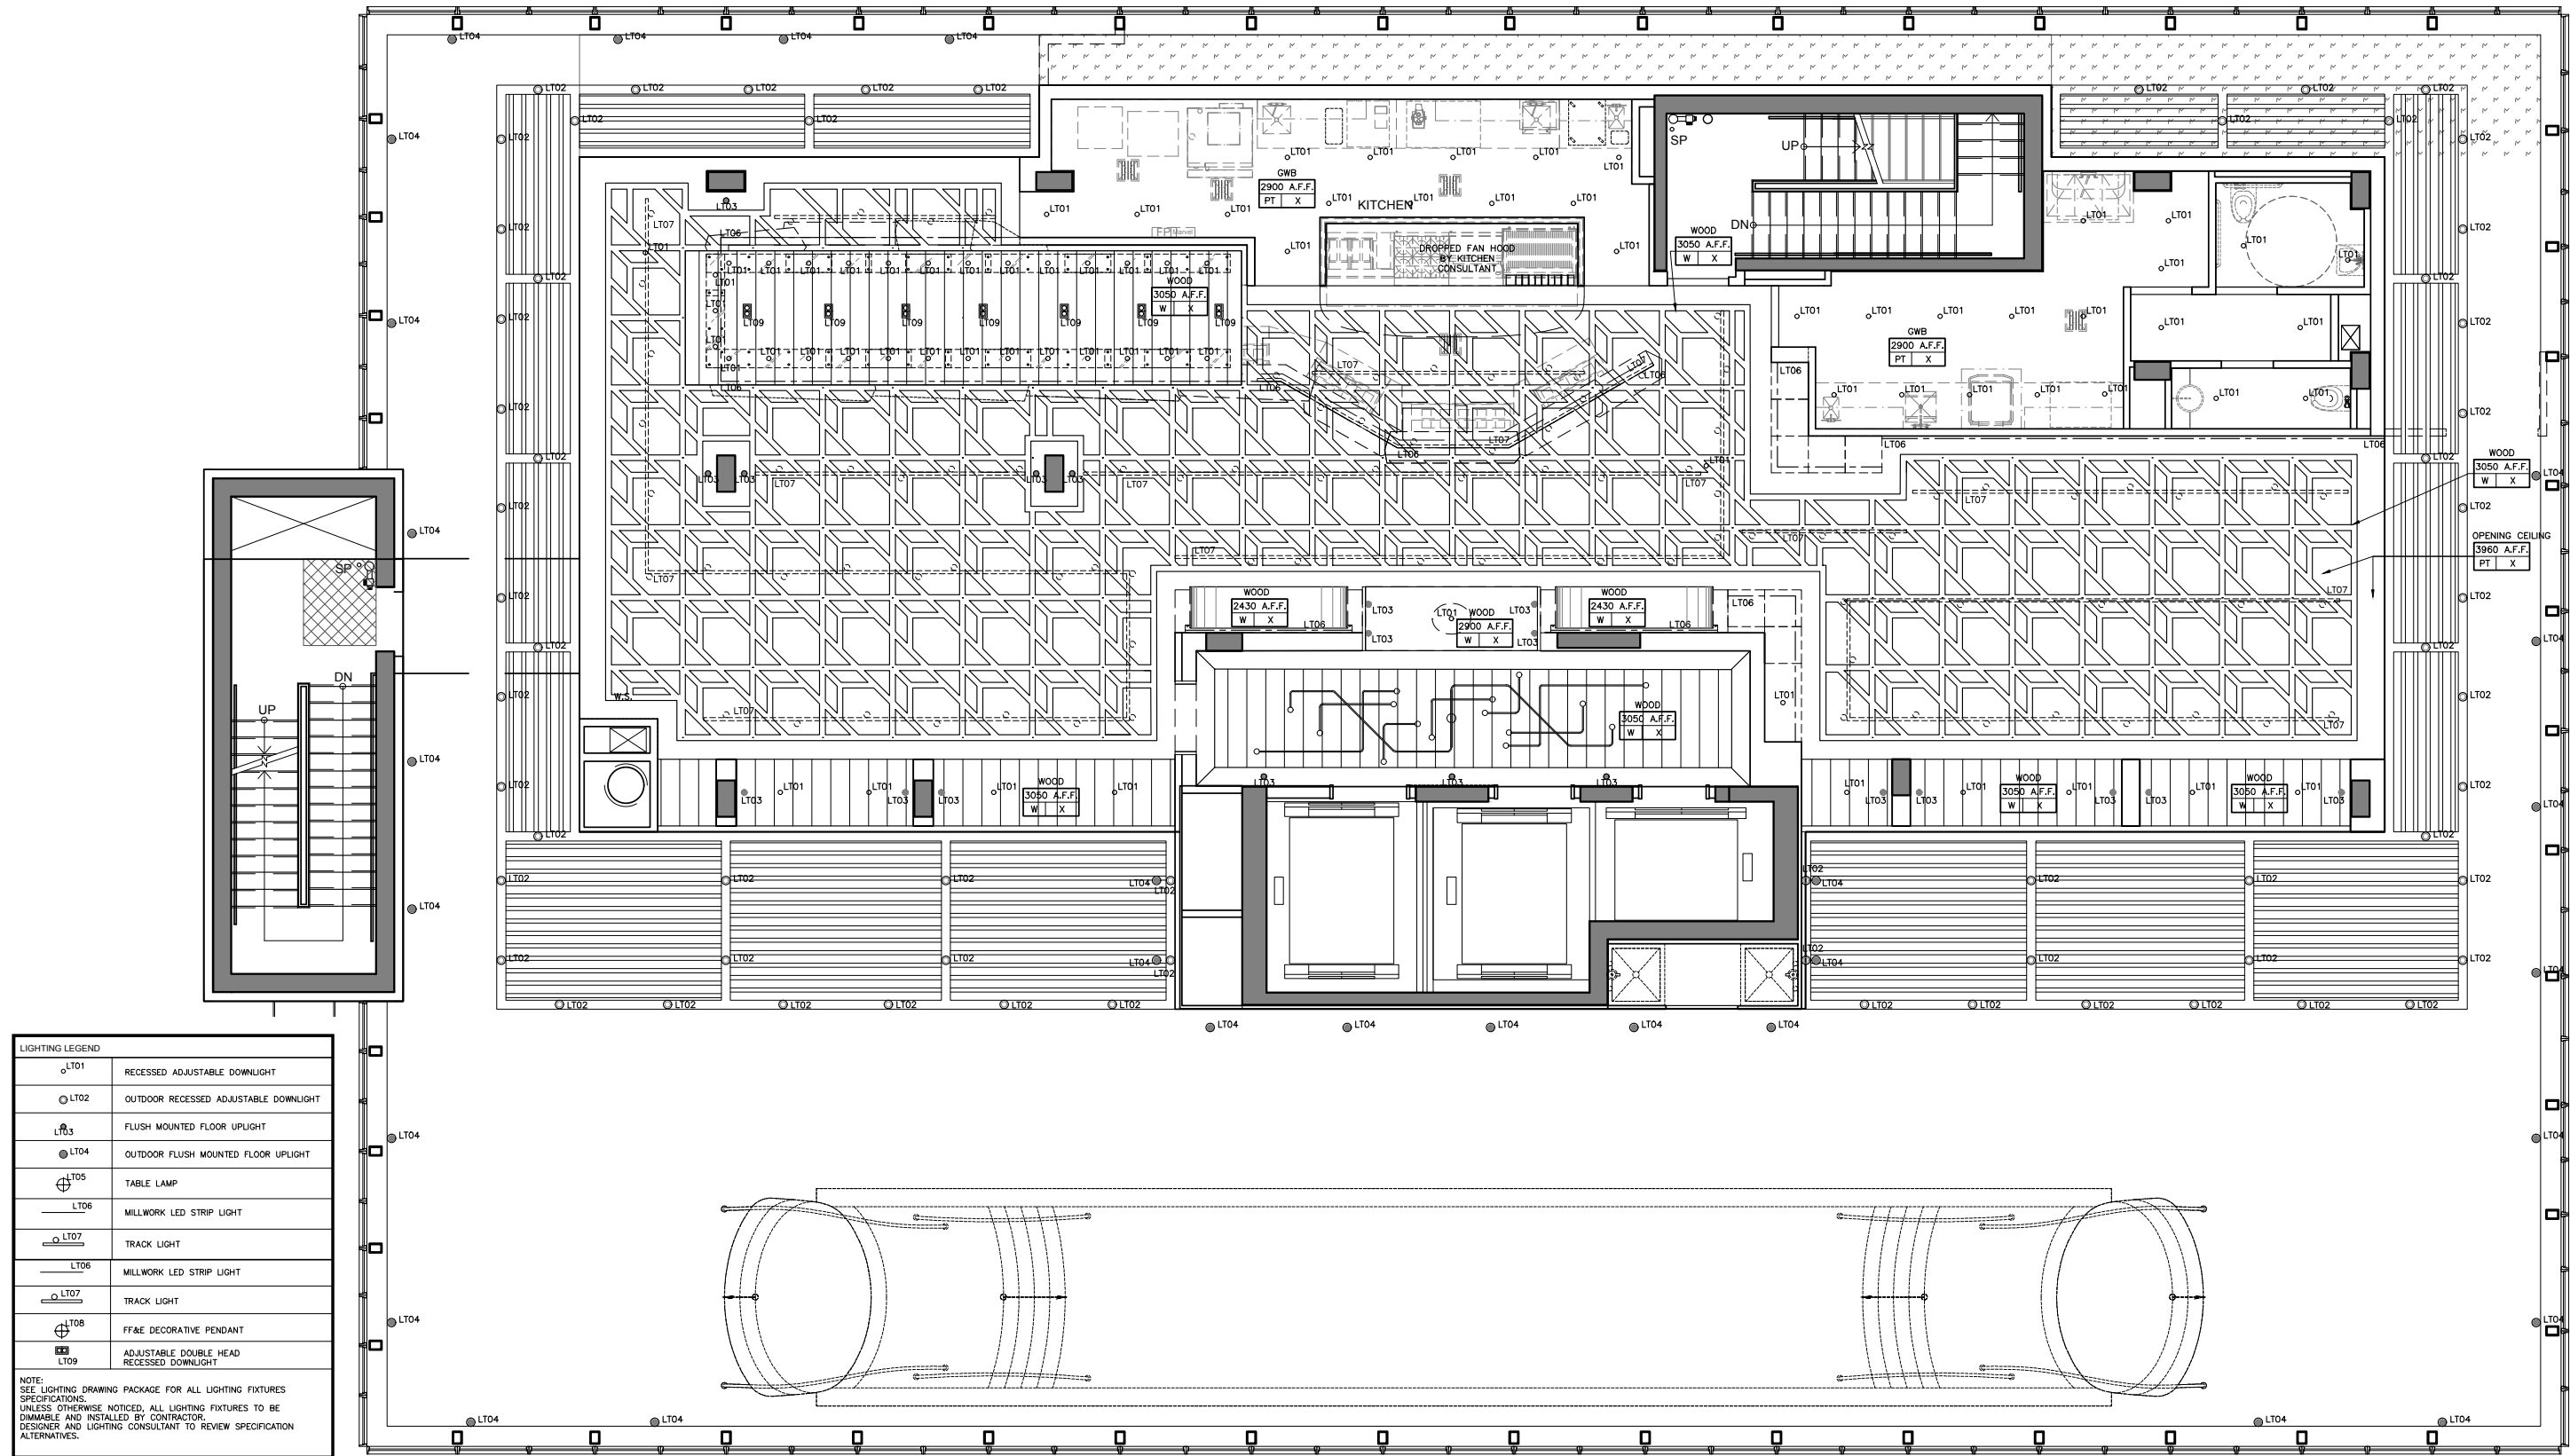

OUTDOOR  
SUNBED: 32  
LOUNGE: 30  
DINING: 34  
TOTAL: 96

TOTAL SEAT  
COUNT: 186

THE SPACE 02 FURNITURE LAYOUT PLAN- NIGHT TIME

THE SPACE 02 REFLECTED CEILING PLAN- OPTION 1

THE SPACE 02 REFLECTED CEILING PLAN- OPTION 2

THE SPACE 02 FLOOR FINISHES PLAN

THE SPACE 03 INTERIOR ELEVATIONS

4 ELEVATION  
N.T.S

3 ELEVATION  
N.T.S

2 ELEVATION  
N.T.S

1 ELEVATION  
N.T.S

THE SPACE 03 INTERIOR ELEVATIONS

7 ELEVATION  
N.T.S

6 ELEVATION  
N.T.S

5 ELEVATION  
N.T.S

THE SPACE 03 EXTERIOR ELEVATION- OPTION 1

OPT1 ELEVATION  
N.T.S

THE SPACE 03 EXTERIOR ELEVATION- OPTION 2

OPT2 ELEVATION  
N.T.S

FF&E 04 FURNITURE LAYOUT PLAN- DAY TIME