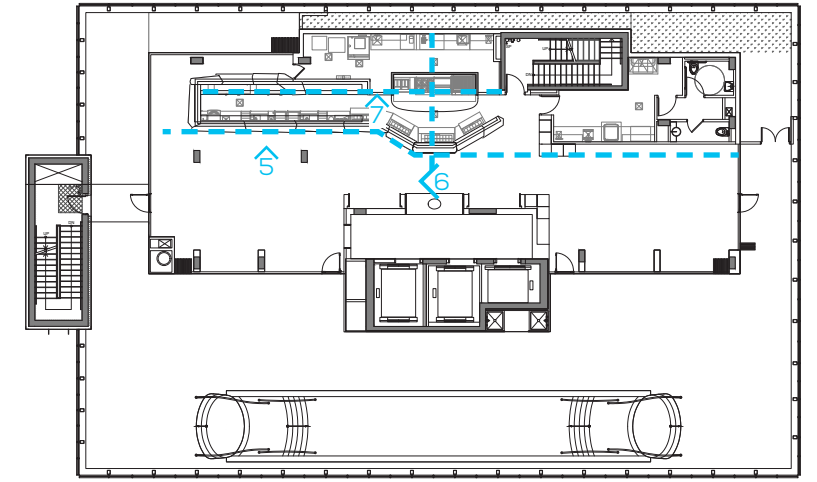

OUTDOOR  
SUNBED: 32  
LOUNGE: 30  
DINING: 34  
TOTAL: 96

TOTAL SEAT  
COUNT: 186

THE SPACE 02 FURNITURE LAYOUT PLAN- NIGHT TIME

THE SPACE 02 REFLECTED CEILING PLAN- OPTION 1

THE SPACE 02 REFLECTED CEILING PLAN- OPTION 2

THE SPACE 02 FLOOR FINISHES PLAN

THE SPACE 03 INTERIOR ELEVATIONS

4 ELEVATION  
N.T.S

3 ELEVATION  
N.T.S

2 ELEVATION  
N.T.S

1 ELEVATION  
N.T.S

THE SPACE 03 INTERIOR ELEVATIONS

7 ELEVATION  
N.T.S

6 ELEVATION  
N.T.S

5 ELEVATION  
N.T.S

THE SPACE 03 EXTERIOR ELEVATION- OPTION 1

OPT1 ELEVATION  
N.T.S

THE SPACE 03 EXTERIOR ELEVATION- OPTION 2

OPT2 ELEVATION  
N.T.S

FF&E 04 FURNITURE LAYOUT PLAN- DAY TIME