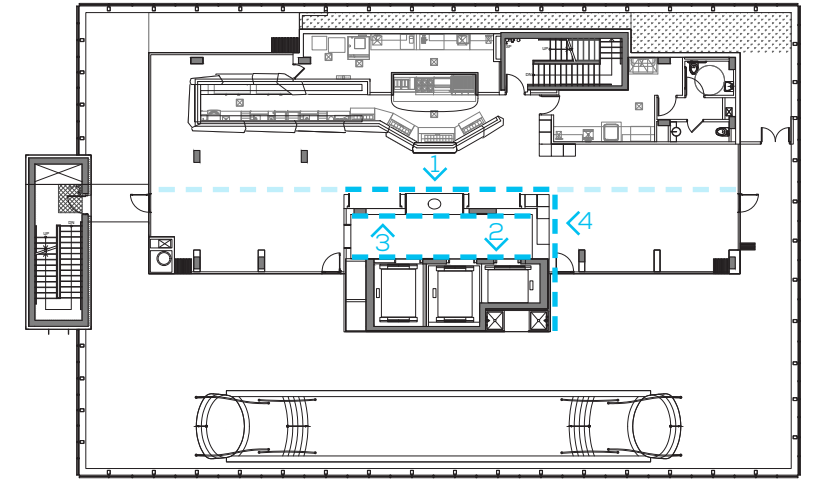

OUTDOOR  
SUNBED: 32  
LOUNGE: 30  
DINING: 34  
TOTAL: 96

TOTAL SEAT  
COUNT: 186

THE SPACE 02 FURNITURE LAYOUT PLAN- NIGHT TIME

THE SPACE 02 REFLECTED CEILING PLAN- OPTION 1

THE SPACE 02 REFLECTED CEILING PLAN- OPTION 2

THE SPACE 02 FLOOR FINISHES PLAN

THE SPACE 03 INTERIOR ELEVATIONS

4 ELEVATION  
N.T.S

3 ELEVATION  
N.T.S

2 ELEVATION  
N.T.S

1 ELEVATION  
N.T.S

THE SPACE 03 INTERIOR ELEVATIONS

7 ELEVATION  
N.T.S