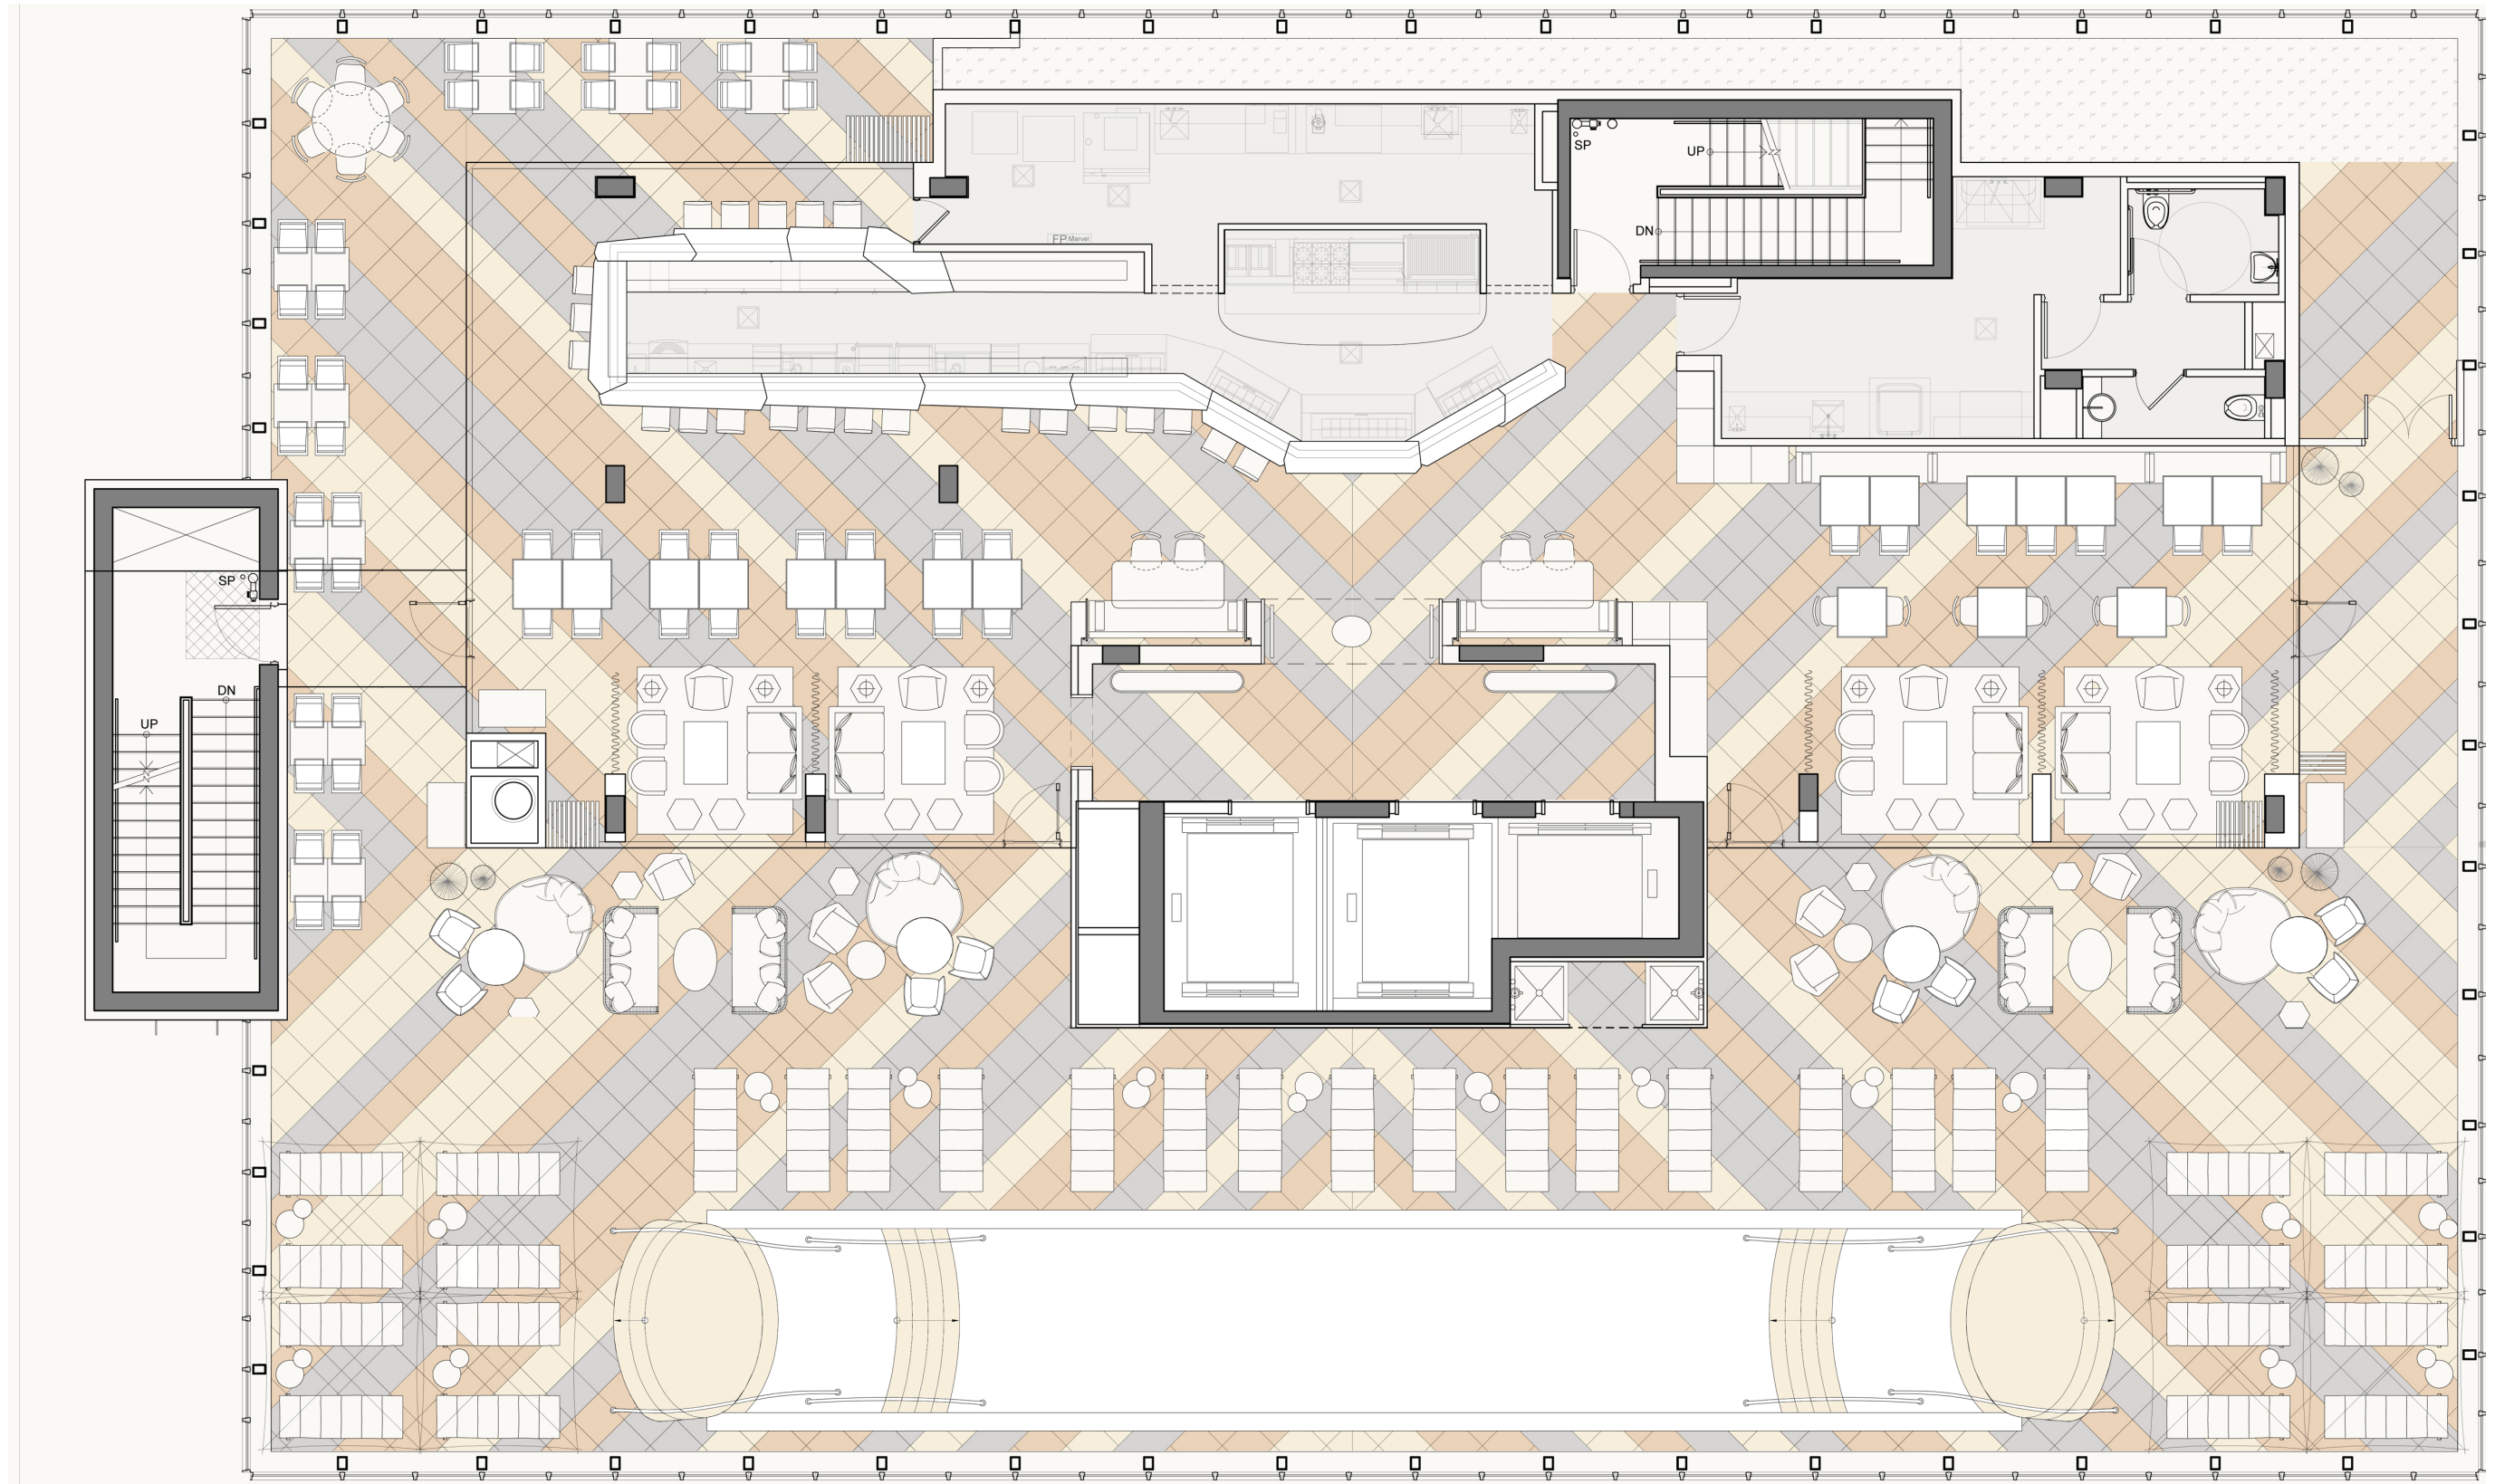

VIBRANT COLOURS AND  
UNEXPECTED FORMS EVOKE  
SENSE OF CURIOSITY AND  
PLAYFULNESS

THE URBAN BEACH ESCAPE

MOMENTS OF RETREAT

THE SPACE 02 FURNITURE LAYOUT PLAN- DAY TIME

INDOOR  
BAR & LOUNGE:  
42  
DINING: 48  
TOTAL: 90

OUTDOOR  
SUNBED: 32  
LOUNGE: 30  
DINING: 34  
TOTAL: 96

TOTAL SEAT  
COUNT: 186

THE SPACE 02 FURNITURE LAYOUT PLAN- NIGHT TIME

THE SPACE 02 REFLECTED CEILING PLAN- OPTION 1

THE SPACE 02 REFLECTED CEILING PLAN- OPTION 2

THE SPACE 02 FLOOR FINISHES PLAN

THE SPACE 03 INTERIOR ELEVATIONS

4 ELEVATION  
N.T.S

3 ELEVATION  
N.T.S

2 ELEVATION  
N.T.S

1 ELEVATION  
N.T.S

THE SPACE 03 INTERIOR ELEVATIONS

7 ELEVATION  
N.T.S

6 ELEVATION  
N.T.S

5 ELEVATION  
N.T.S

THE SPACE 03 EXTERIOR ELEVATION- OPTION 1

OPT1 ELEVATION  
N.T.S

THE SPACE 03 EXTERIOR ELEVATION- OPTION 2

OPT2 ELEVATION  
N.T.S

FF&E 04 FURNITURE LAYOUT PLAN- DAY TIME