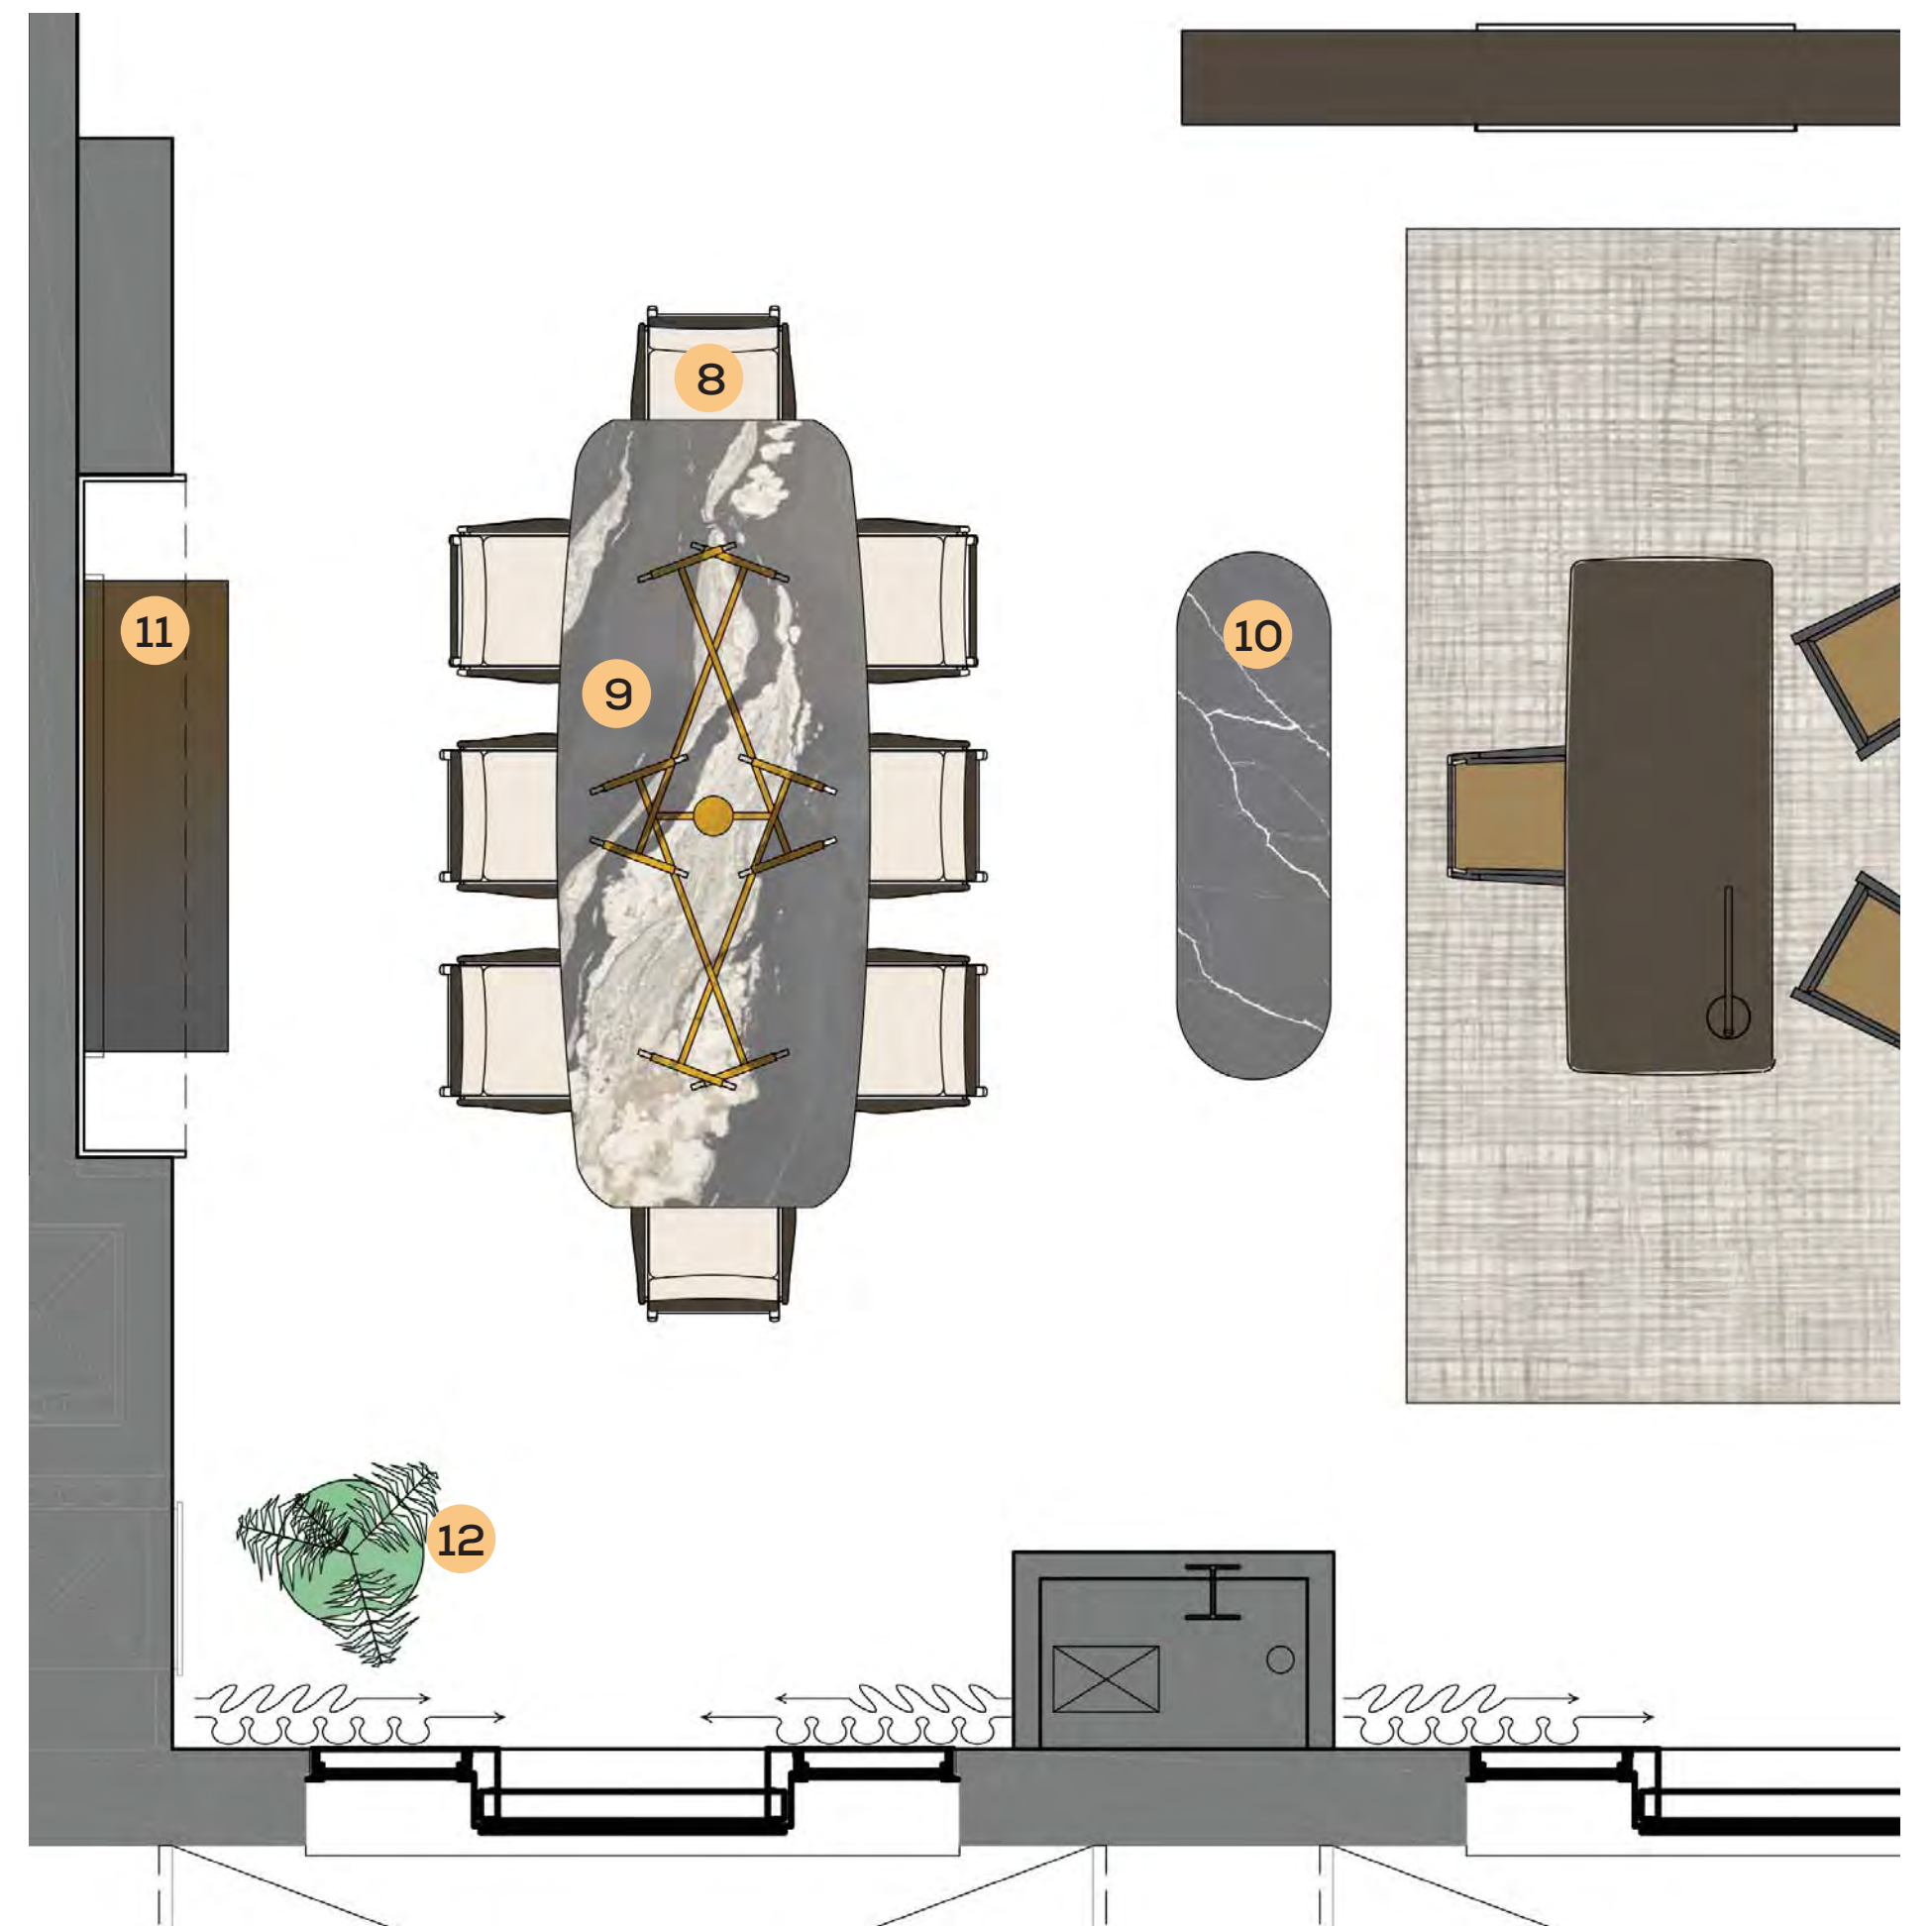

2 ELEVATION

3 ELEVATION

4 ELEVATION

PLAN VIEW

VIEW #1

PRESIDENTIAL SUITE VIEWS OF FOYER, LIVING, STUDY, & DINING AREAS

VIEW #2

VIEW #3

4 Purchased leather lounge chair

Glass vase / accessories concept

7 Custom black walnut bookshelf, to be styled with accessories & vases

15 Purchased black walnut sconce

Custom walnut & black lacquer desk with purchased guest chairs / task light

PRESIDENTIAL SUITE DINING ROOM FF&E

PRESIDENTIAL SUITE BEDROOM ELEVATIONS

1 ELEVATION

2 ELEVATION

3 ELEVATION

4 ELEVATION

PRESIDENTIAL SUITE BATHROOM ELEVATIONS

1 ELEVATION

2 ELEVATION

3 ELEVATION

4 ELEVATION

5 ELEVATION

6 ELEVATION

7 ELEVATION

PLAN VIEW

VIEW #1