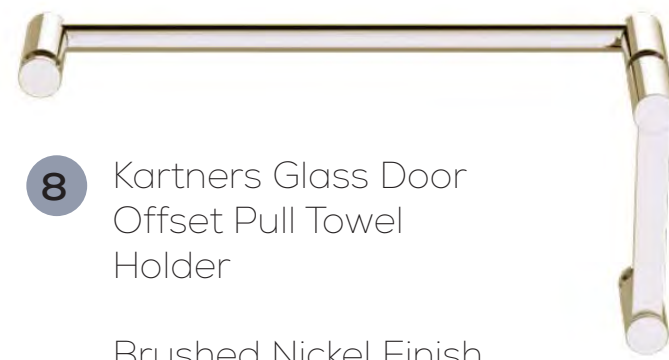

PRESIDENTIAL SUITE BATHROOM PLUMBING FIXTURES & ACCESSORIES

1 Grohe Essence Single-Handle Vessel Faucet
Brushed Nickel Finish

2 SLIK Engineered Stone Basin (21.65"x14.56") with JACLO Trap
Gloss Finish Basin with Satin Nickel Trap Finish

3 Grohe Essentials Towel Ring
Brushed Nickel Finish

3 Grohe Essentials Towel Ring
Brushed Nickel Finish

4 Grohe Essentials Robe Hook
Brushed Nickel Finish

8 Kartners Glass Door Offset Pull Towel Holder
Brushed Nickel Finish