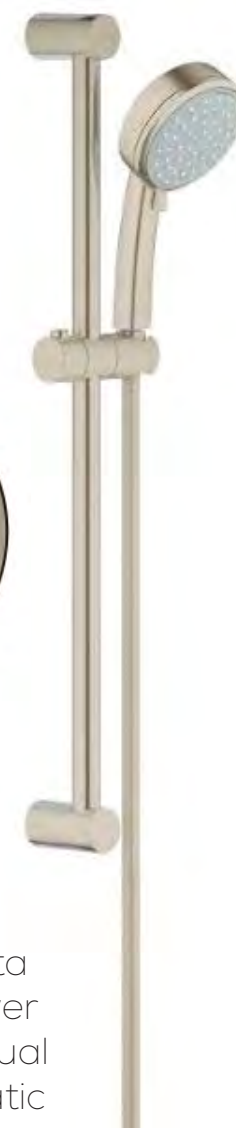

2 ELEVATION

3 ELEVATION

4 ELEVATION

5 ELEVATION

6 ELEVATION

7 ELEVATION

PLAN VIEW

VIEW #1

3 Grohe Essentials Towel Ring
Brushed Nickel Finish

3 Grohe Essentials Towel Ring
Brushed Nickel Finish

4 Grohe Essentials Robe Hook
Brushed Nickel Finish

8 Kartners Glass Door Offset Pull Towel Holder
Brushed Nickel Finish

5 Caroma Somerton Smart Dual Flush Two Piece Toilet
Vitreous China White Finish

6 Grohe Essentials Toilet Paper Holder
Brushed Nickel Finish

7 Kartners Glass Door Knob
Brushed Nickel Finish

9 Grohe Rainshower Cosmopolitan 8" Dia
Brushed Nickel Finish

10 Grohe New Tempesta Cosmopolitan Shower Set 2 Sprays with Dual Function Thermostatic Trim Control Module
Brushed Nickel Finish

11 Grohe Essentials Towel Holder 18"
Brushed Nickel Finish

12 Grohe Essence Single-Handle Bathtub Faucet with Hand Shower
Brushed Nickel Finish