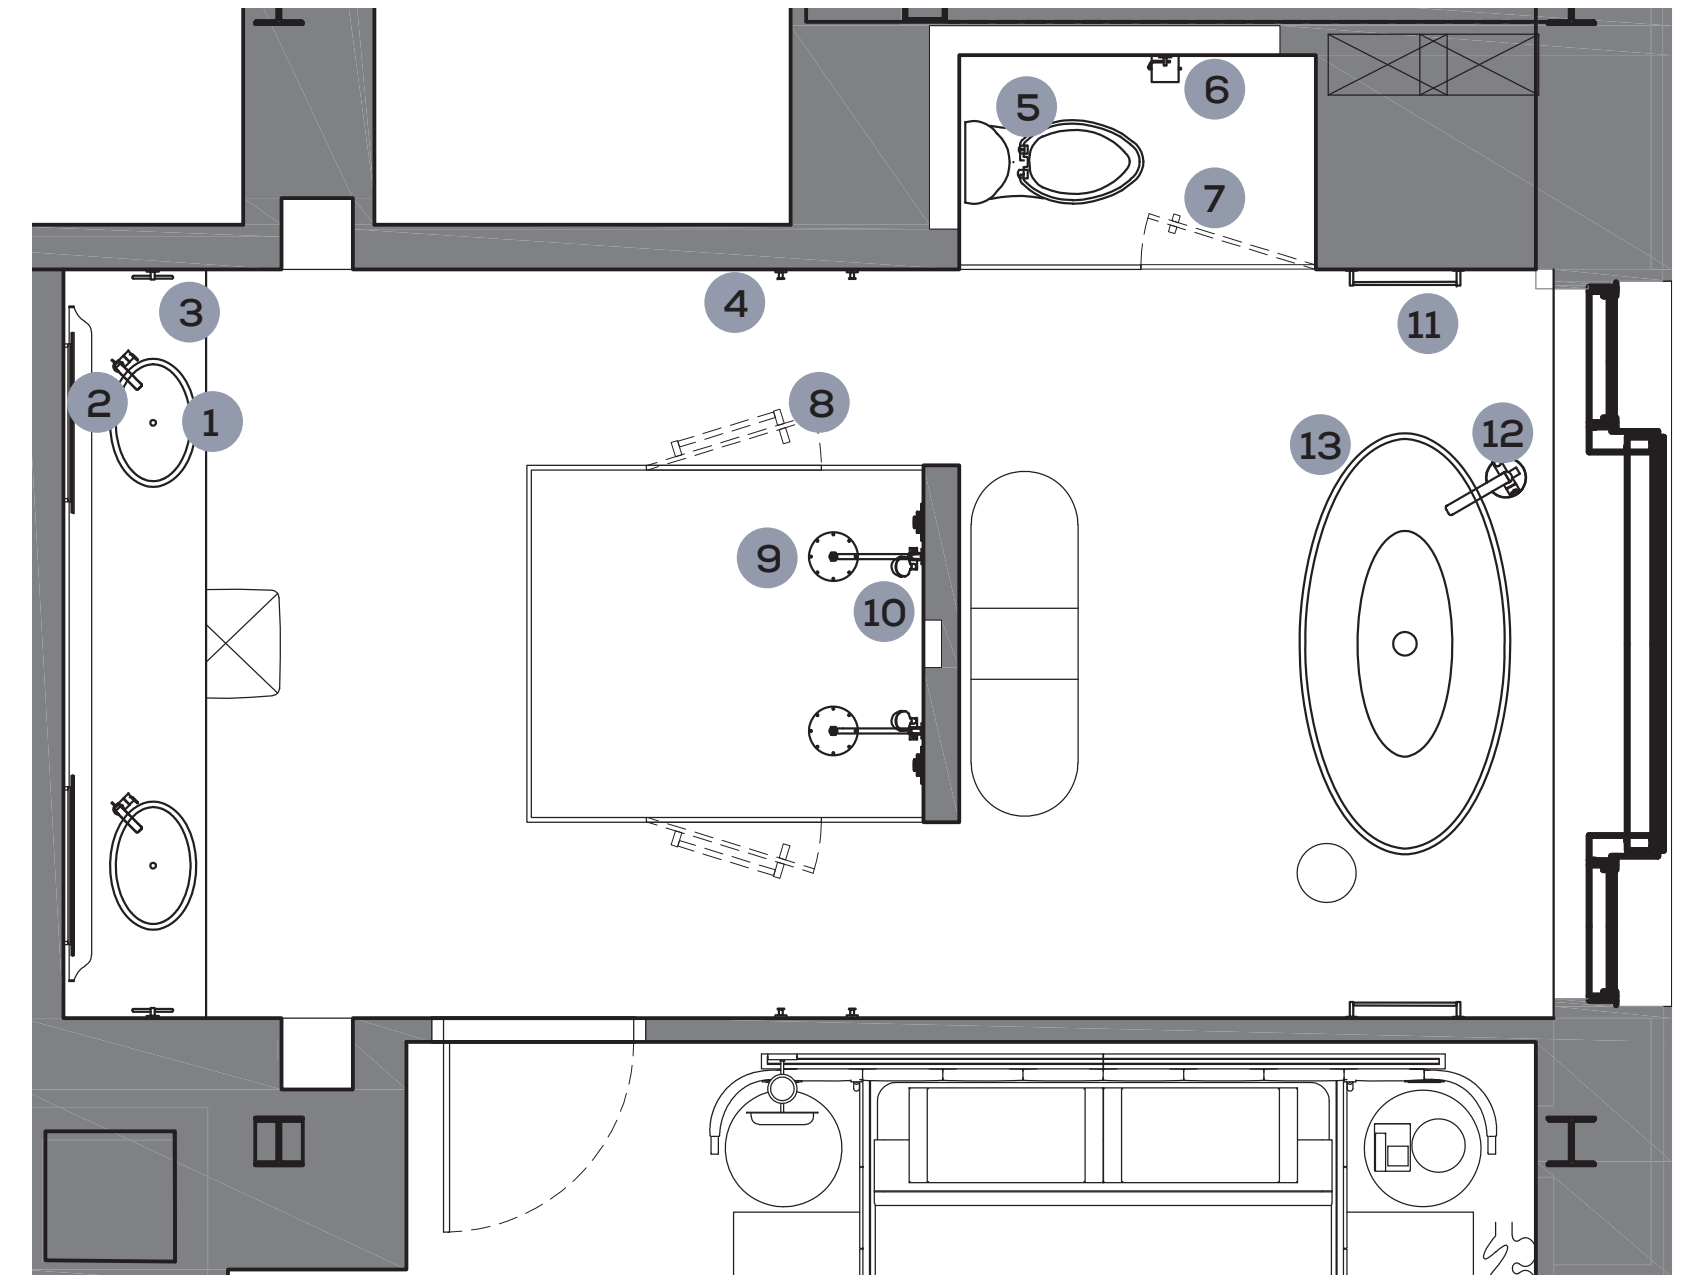

13 SLIK Engineered Stone Freestanding Bathtub (70-7/8"x35-1/2"x26-1/8")
Gloss Finish

THANK YOU.