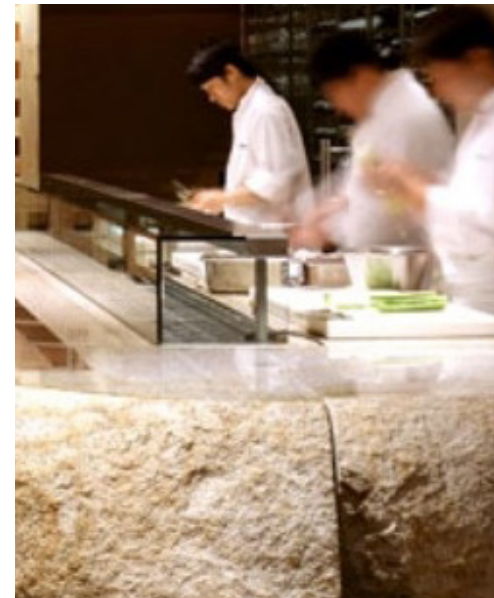

THE SIGNATURE RESTAURANT FEATURES ELEGANT DETAILS AND SUBTLE NUANCES IN BOTH CUISINE AND DESIGN

AN INTERACTIVE
AND TACTILE
DINING
EXPERIENCE

FINE JAPANESE CUISINE
IS SERVED IN A WARM,
SCULPTURAL SPACE

ORGANIC