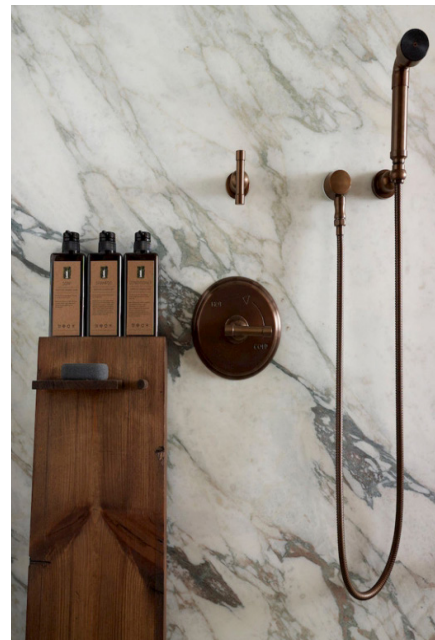

A FRESH, CLEAN PALETTE