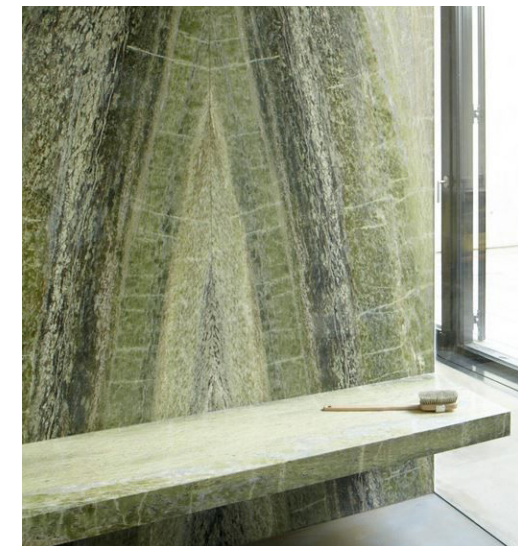

THE SIGNATURE RESTAURANT FEATURES ELEGANT DETAILS AND SUBTLE NUANCES IN BOTH CUISINE AND DESIGN

AN INTERACTIVE
AND TACTILE
DINING
EXPERIENCE

FINE JAPANESE CUISINE
IS SERVED IN A WARM,
SCULPTURAL SPACE

ORGANIC

IMPRESSIONS

SERENE AND
QUIET, THE SPA
EXPERIENCE
PROVIDES GUESTS
A MOMENT OF
REPRIEVE

RELAXED

NATURAL, LAYERED
MATERIALITY

MODERN STYLING MEETS
INTUITIVE FUNCTIONALITY

LIGHT AND OPEN,
WITH LOUVERED
PANELS THAT
TAKE ADVANTAGE
OF THE VIEW YET
PROVIDE PRIVACY