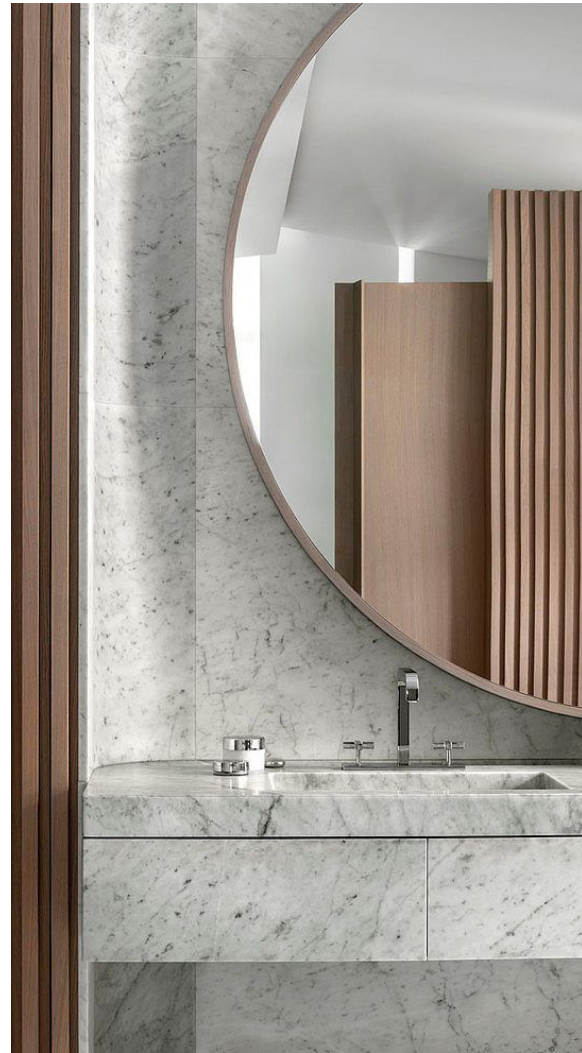

THE JOURNEY 07 GUESTROOM IMPRESSIONS / TYPICAL GUESTROOM OPTION 2

- 1 FOYER
- 2 STORAGE & CLOSET
- 3 SHOWER
- 4 WASH
- 5 TOILET
- 6 SLEEP
- 7 RELAX
- 8 WATCH
- 9 MINI BAR
- 10 OUTDOOR LOUNGE
- 11 COCKTAIL TRAY

WARM & RELAXED
TEXTURES

SOFT & LAYERED

SUBTLE LIGHTING
DETAILS

SOFT CURVES AND OVERLAPPING FORMS
TRANSLATE INTO AN OVERALL SENSE OF
LIGHTNESS

COMFORTABLE
LUXURY

TIMELESS

WARM NATURAL
TONES ARE
PAIRED WITH RICH,
TEXTURED FINISHES
TO CREATE AN
EVOCATIVE AND
ENGAGING PALETTE