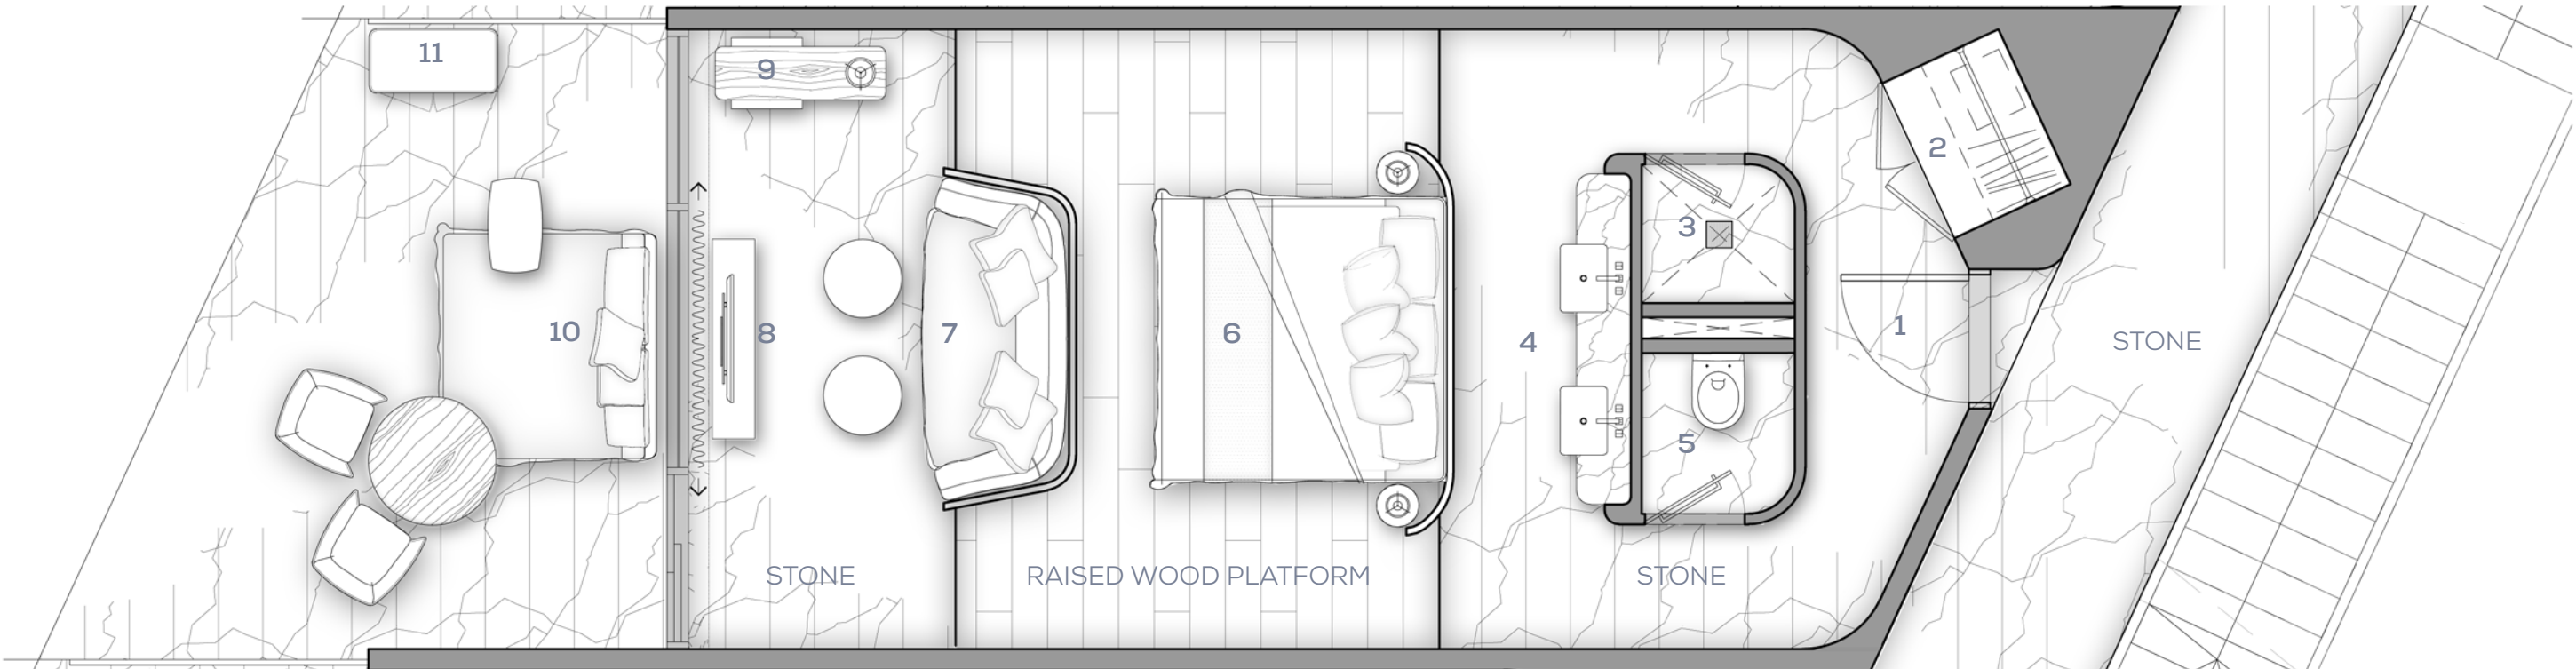

SOFT,
UNDULATING
ARCHITECTURAL
FEATURES ARE
BALANCED
WITH WARM
MATERIALITY

A FRESH, CLEAN PALETTE

THE JOURNEY 07 GUESTROOM IMPRESSIONS / TYPICAL GUESTROOM OPTION 1

- | | | | |
|---|------------------|----|----------------|
| 1 | ENTRY | 7 | SLEEP |
| 2 | WASH | 8 | WATCH |
| 3 | SHOWER | 9 | MINI BAR |
| 4 | JAPANESE TUB | 10 | RELAX |
| 5 | POWDER ROOM | 11 | OUTDOOR LOUNGE |
| 6 | STORAGE & CLOSET | 12 | COCKTAIL TRAY |

THE JOURNEY 07 GUESTROOM IMPRESSIONS / TYPICAL GUESTROOM OPTION 2

- 1 FOYER
- 2 STORAGE & CLOSET
- 3 SHOWER
- 4 WASH
- 5 TOILET
- 6 SLEEP
- 7 RELAX
- 8 WATCH
- 9 MINI BAR
- 10 OUTDOOR LOUNGE
- 11 COCKTAIL TRAY