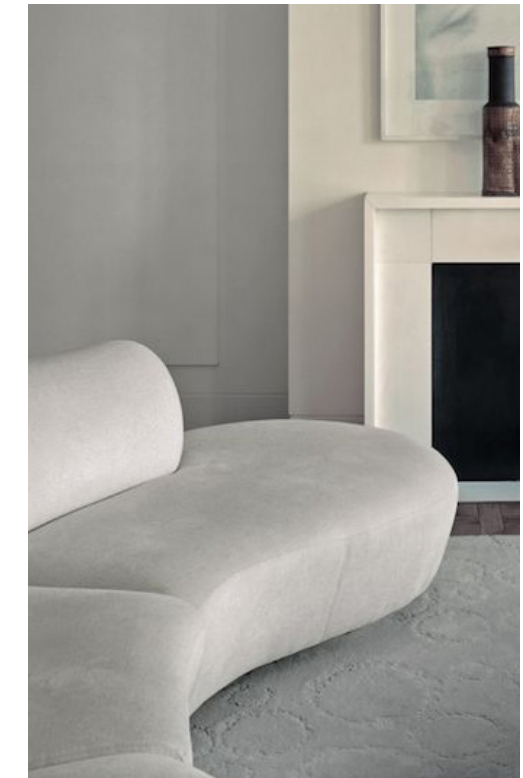

WARM & RELAXED
TEXTURES

SOFT & LAYERED

SUBTLE LIGHTING
DETAILS

SOFT CURVES AND OVERLAPPING FORMS
TRANSLATE INTO AN OVERALL SENSE OF
LIGHTNESS

COMFORTABLE
LUXURY

TIMELESS

WARM NATURAL
TONES ARE
PAIRED WITH RICH,
TEXTURED FINISHES
TO CREATE AN
EVOCATIVE AND
ENGAGING PALETTE