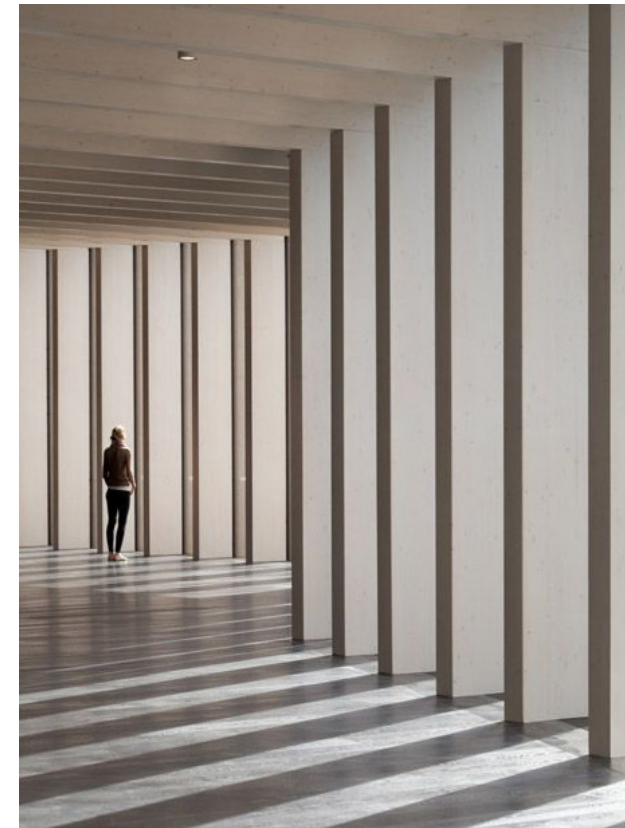

ST. JAMES POINT

GRAND CAYMAN

A VISUAL NARRATIVE OF OUR APPROACH TO BRINGING THE RESORT AT ST. JAMES POINT,
GRAND CAYMAN TO LIFE THROUGH INTERIOR DESIGN.

GUEST PROFILE

We believe the guest at St. James Point is a global traveler, a collector of fine objects and experiences searching out a secluded oasis with a relaxing residential sense of familiar place.

IMPRESSIONS

SERENE AND
QUIET, THE SPA
EXPERIENCE
PROVIDES GUESTS
A MOMENT OF
REPRIEVE

RELAXED

NATURAL, LAYERED
MATERIALITY

MODERN STYLING MEETS
INTUITIVE FUNCTIONALITY

LIGHT AND OPEN,
WITH LOUVERED
PANELS THAT
TAKE ADVANTAGE
OF THE VIEW YET
PROVIDE PRIVACY