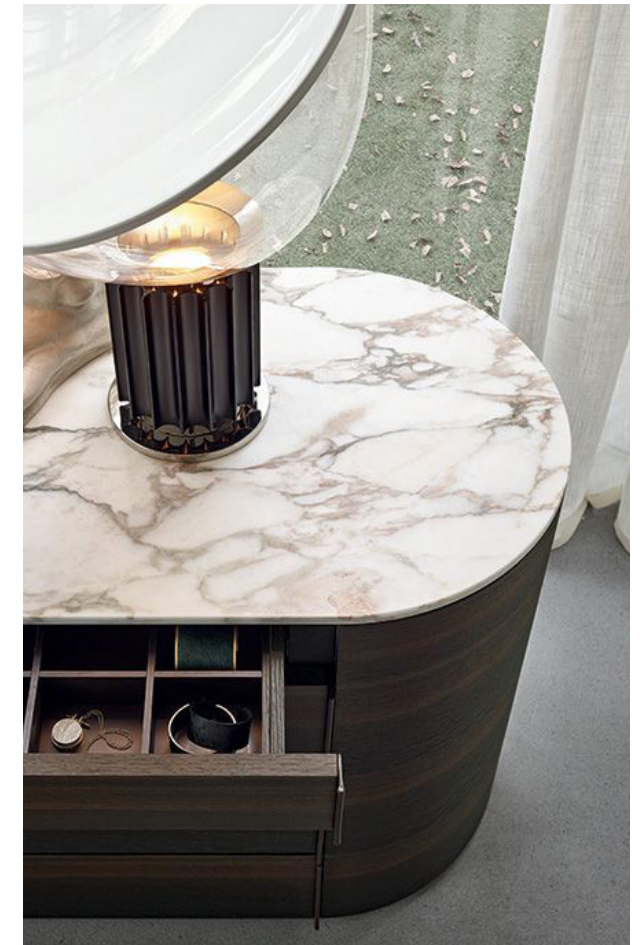

RESIDENTIAL ACCENTS