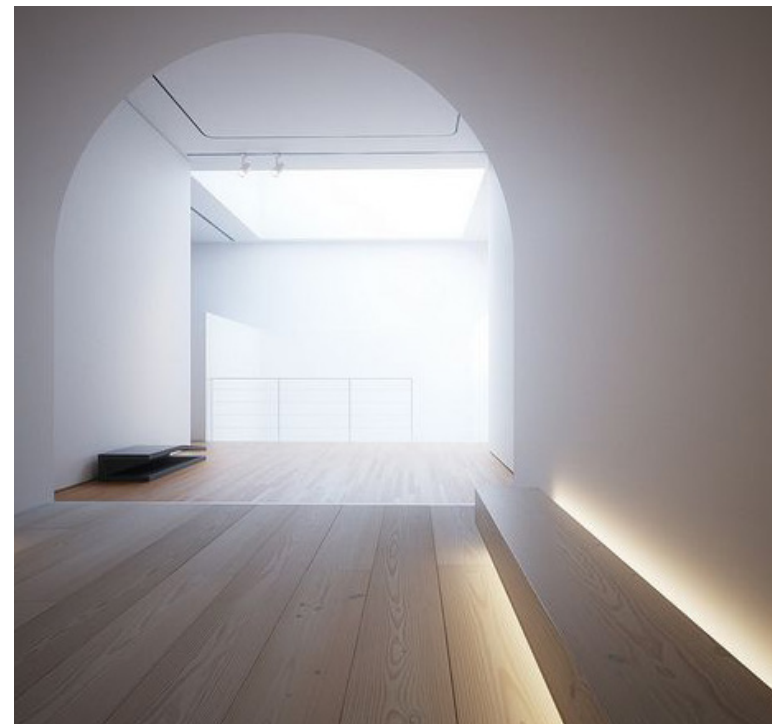

ST. JAMES POINT

GRAND CAYMAN

A VISUAL NARRATIVE OF OUR APPROACH TO BRINGING THE RESORT AT ST. JAMES POINT,
GRAND CAYMAN TO LIFE THROUGH INTERIOR DESIGN.

GUEST PROFILE

We believe the guest at St. James Point is a global traveler, a collector of fine objects and experiences searching out a secluded oasis with a relaxing residential sense of familiar place.

IMPRESSIONS

SERENE AND
QUIET, THE SPA
EXPERIENCE
PROVIDES GUESTS
A MOMENT OF
REPRIEVE

RELAXED

NATURAL, LAYERED
MATERIALITY

MODERN STYLING MEETS
INTUITIVE FUNCTIONALITY

LIGHT AND OPEN,
WITH LOUVERED
PANELS THAT
TAKE ADVANTAGE
OF THE VIEW YET
PROVIDE PRIVACY