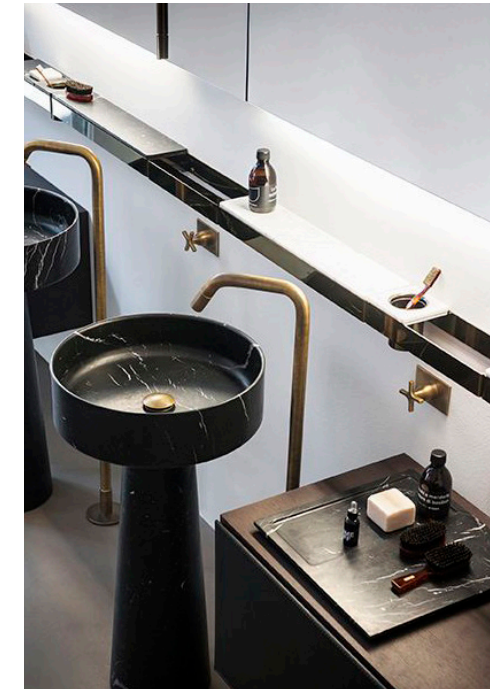

MODERN STYLING MEETS
INTUITIVE FUNCTIONALITY

LIGHT AND OPEN,
WITH LOUVERED
PANELS THAT
TAKE ADVANTAGE
OF THE VIEW YET
PROVIDE PRIVACY