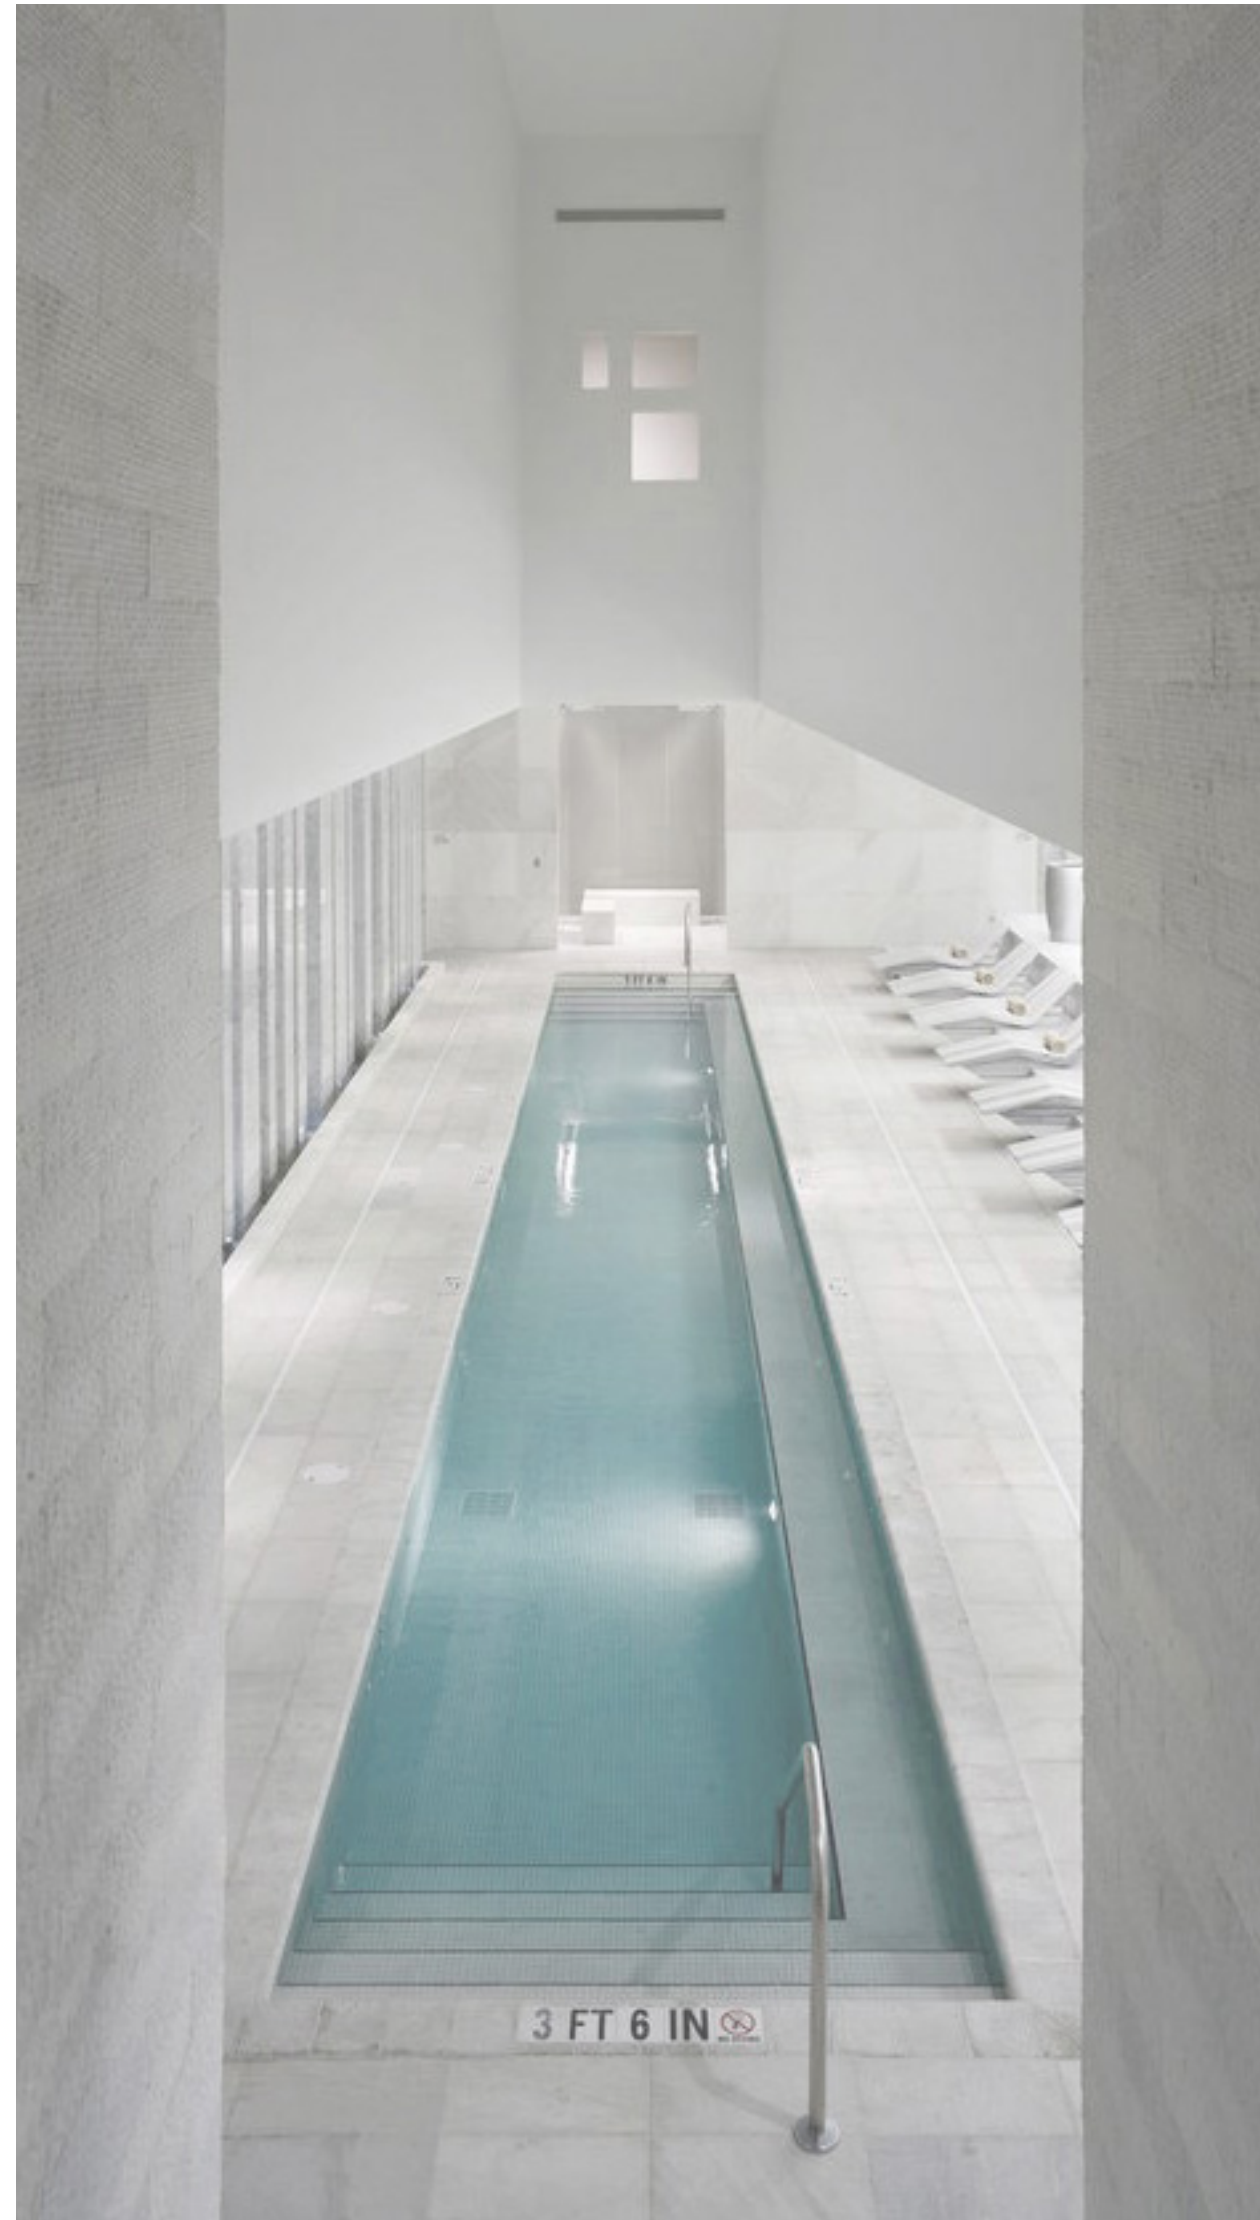

THE JOURNEY PUBLIC SPACES / PALETTE

NATURE

WARMTH

PURITY

TRANSPARENCY

TEXTURE

SOFTNESS

IMAGINATIVE

RESIDENTIAL IN IT'S APPROACH

SUBTLE TRANSITION

BOLD & FUNCTIONAL

SENSE OF RESIDENTIAL RICHNESS

ELEGANCE

SOFT LIGHTING DETAILS

COLOR INSPIRED BY NATURE

RARE & INTIMATE

SERENE & QUIET

TRANQUIL URBAN SCENE
REVEALS ITSELF

SIMPLE LUXURY

A SOOTHING & PRIVATE EXPERIENCE

SUBTLE TEXTURE

STRONG & REFINED

ARTFULLY CURATED

TIMELESS, YET MODERN