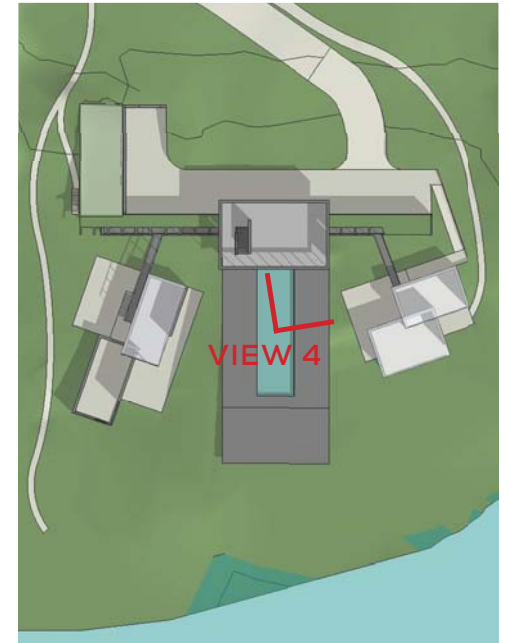

CARERI RESIDENCE

A FAMILY DIARY

STUDIO
MUNGE

REMINISCE ABOUT OUR FUTURE

The Careri residence is not only a summer cottage, but a space to create and store the family's memory. It will evoke the freshness of the lake during the spring, the energy of the sun during the summer, the relaxation of the sunset during the autumn, and the coziness of staying with family during the winter. The Careri residence will set the stage for an unforgettable day, a better tomorrow, and an everlasting memory of yesterday.