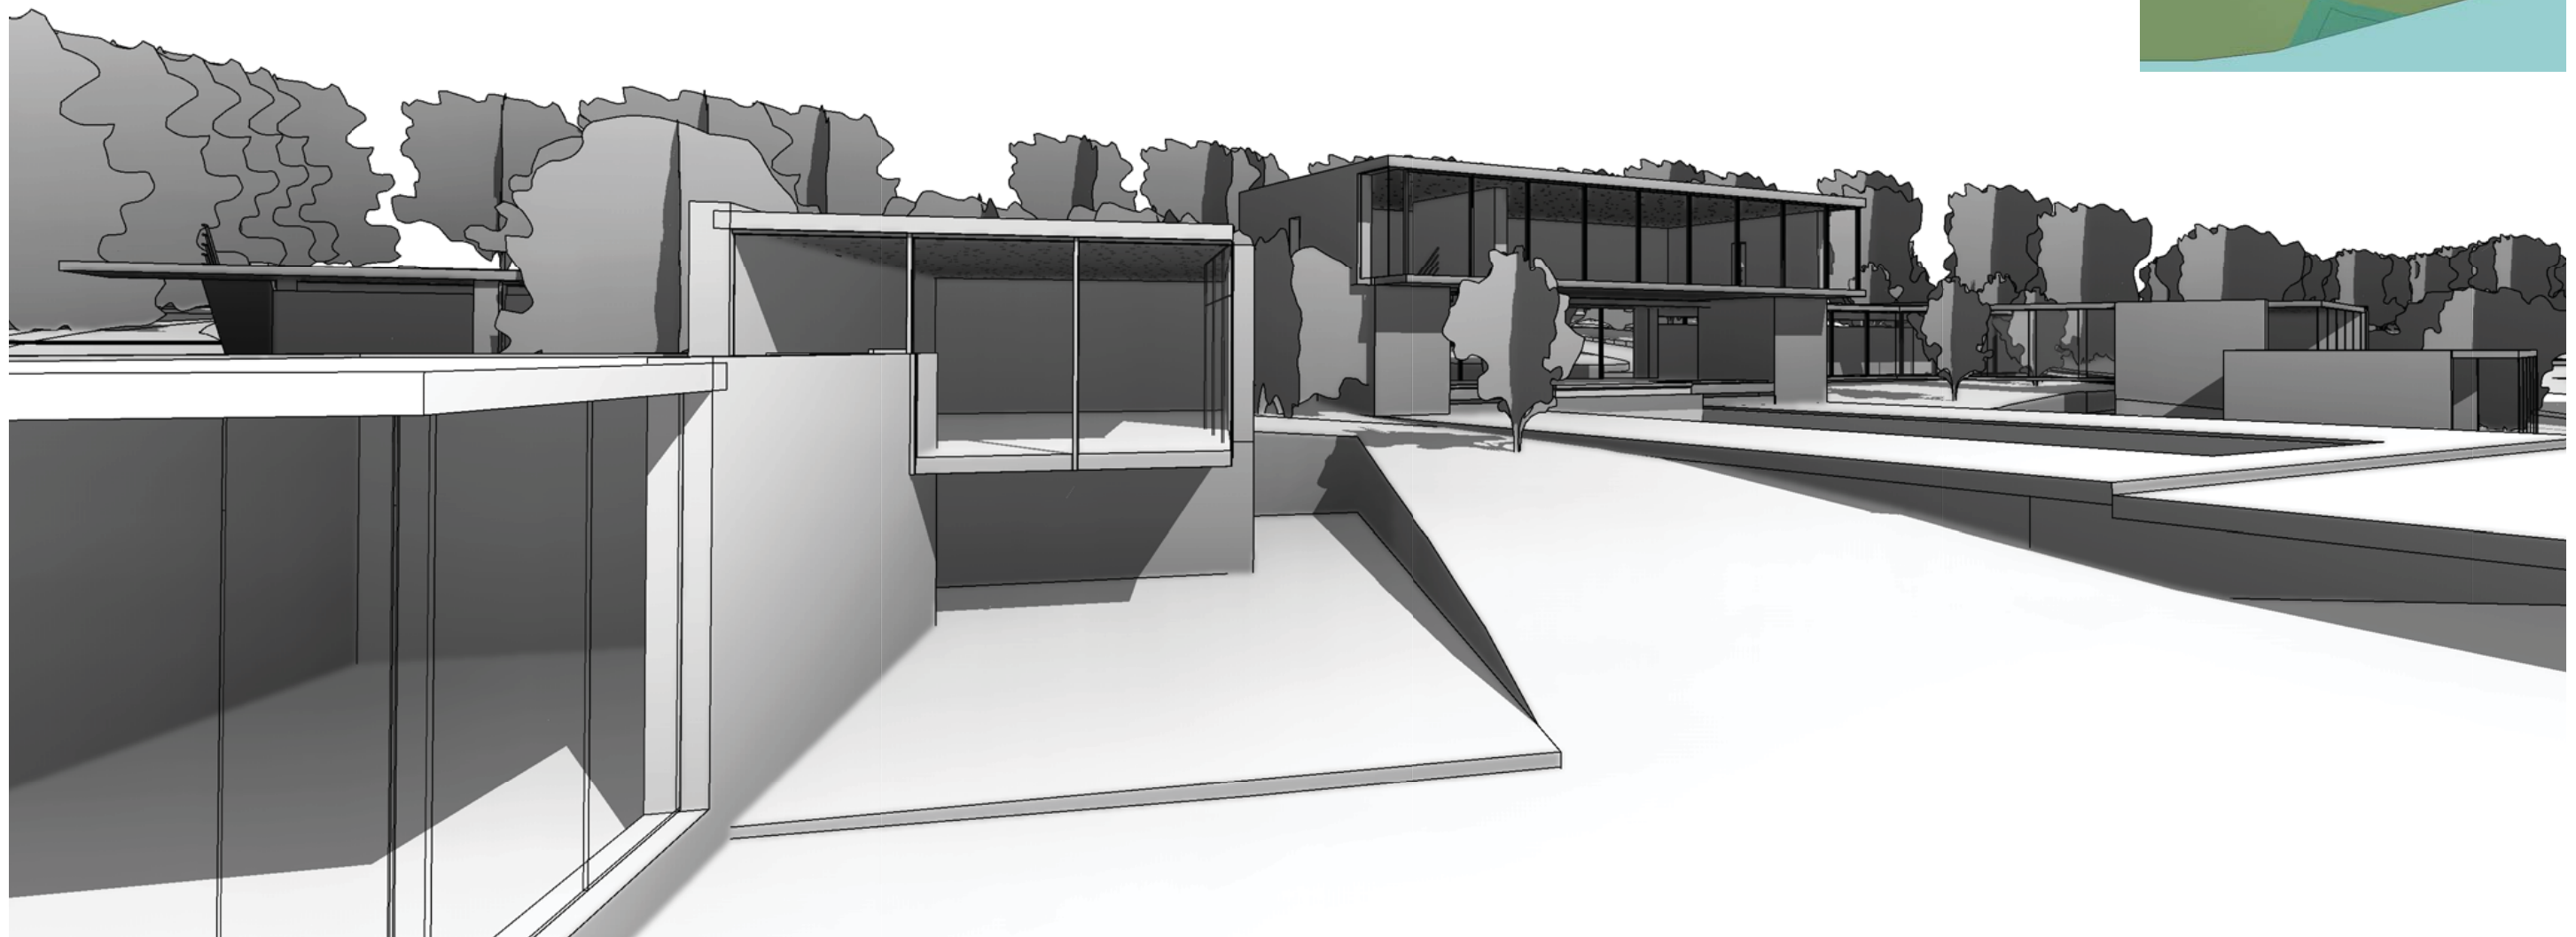

CARERI RESIDENCE

A FAMILY DIARY

STUDIO
MUNGE

REMINISCE ABOUT OUR FUTURE

The Careri residence is not only a summer cottage, but a space to create and store the family's memory. It will evoke the freshness of the lake during the spring, the energy of the sun during the summer, the relaxation of the sunset during the autumn, and the coziness of staying with family during the winter. The Careri residence will set the stage for an unforgettable day, a better tomorrow, and an everlasting memory of yesterday.