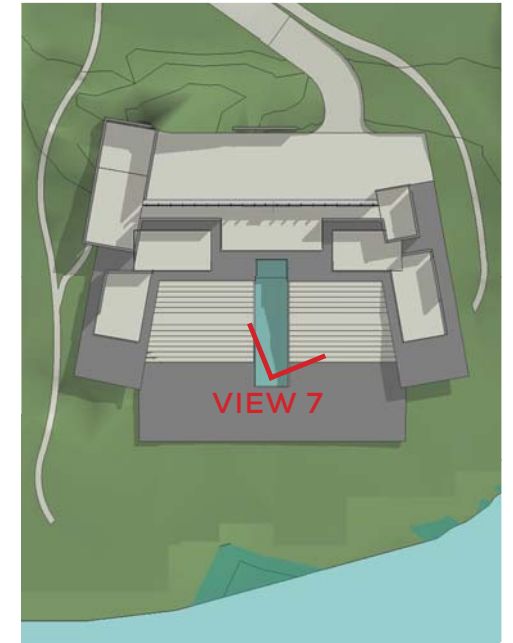

CARERI RESIDENCE

A FAMILY DIARY

STUDIO
MUNGE

REMINISCE ABOUT OUR FUTURE

The Careri residence is not only a summer cottage, but a space to create and store the family's memory. It will evoke the freshness of the lake during the spring, the energy of the sun during the summer, the relaxation of the sunset during the autumn, and the coziness of staying with family during the winter. The Careri residence will set the stage for an unforgettable day, a better tomorrow, and an everlasting memory of yesterday.