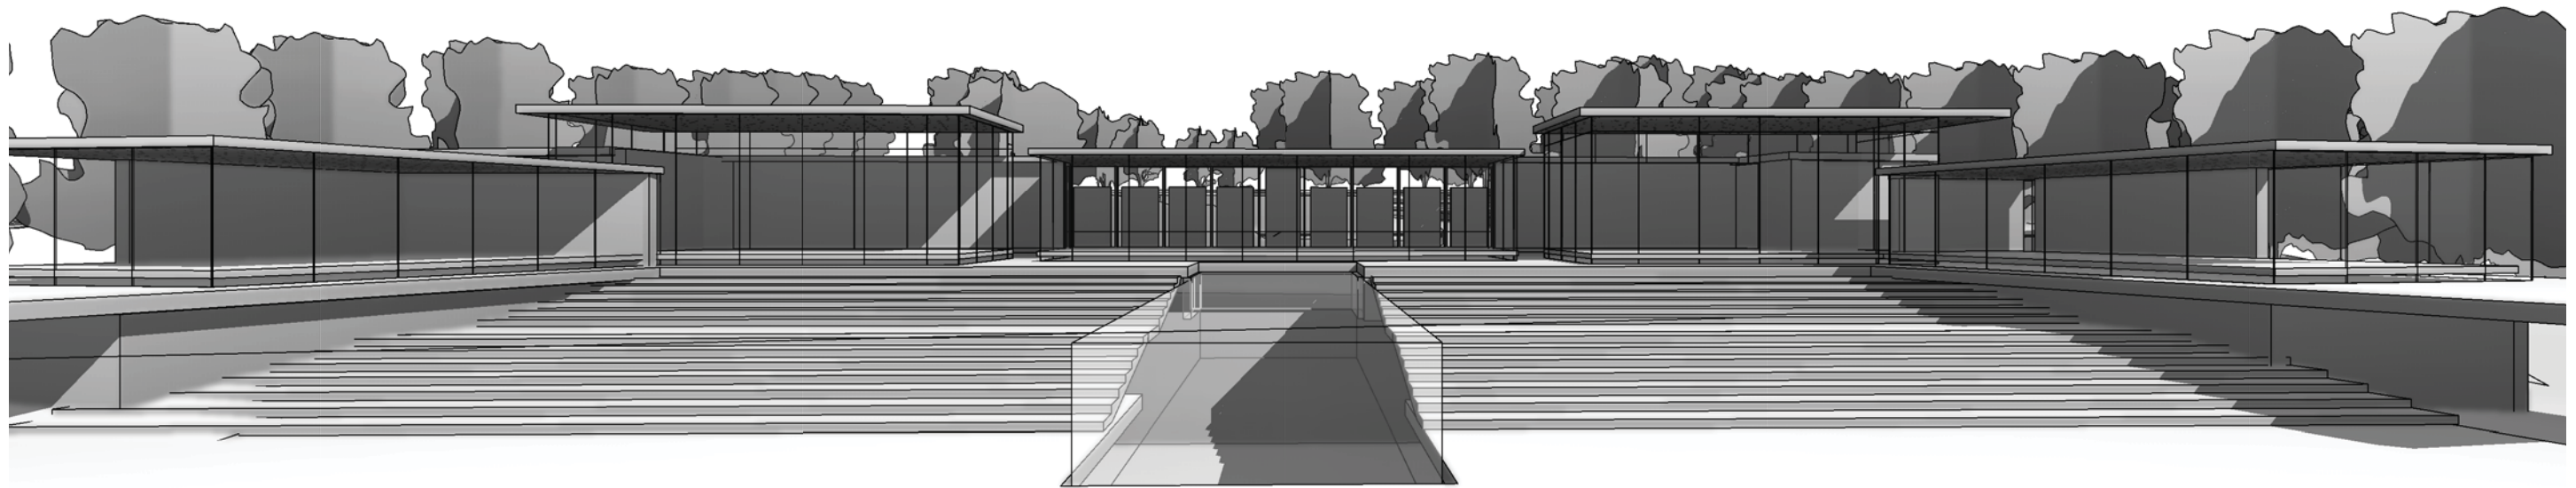

CARERI RESIDENCE

A FAMILY DIARY

STUDIO
MUNGE

REMINISCE ABOUT OUR FUTURE

The Careri residence is not only a summer cottage, but a space to create and store the family's memory. It will evoke the freshness of the lake during the spring, the energy of the sun during the summer, the relaxation of the sunset during the autumn, and the coziness of staying with family during the winter. The Careri residence will set the stage for an unforgettable day, a better tomorrow, and an everlasting memory of yesterday.