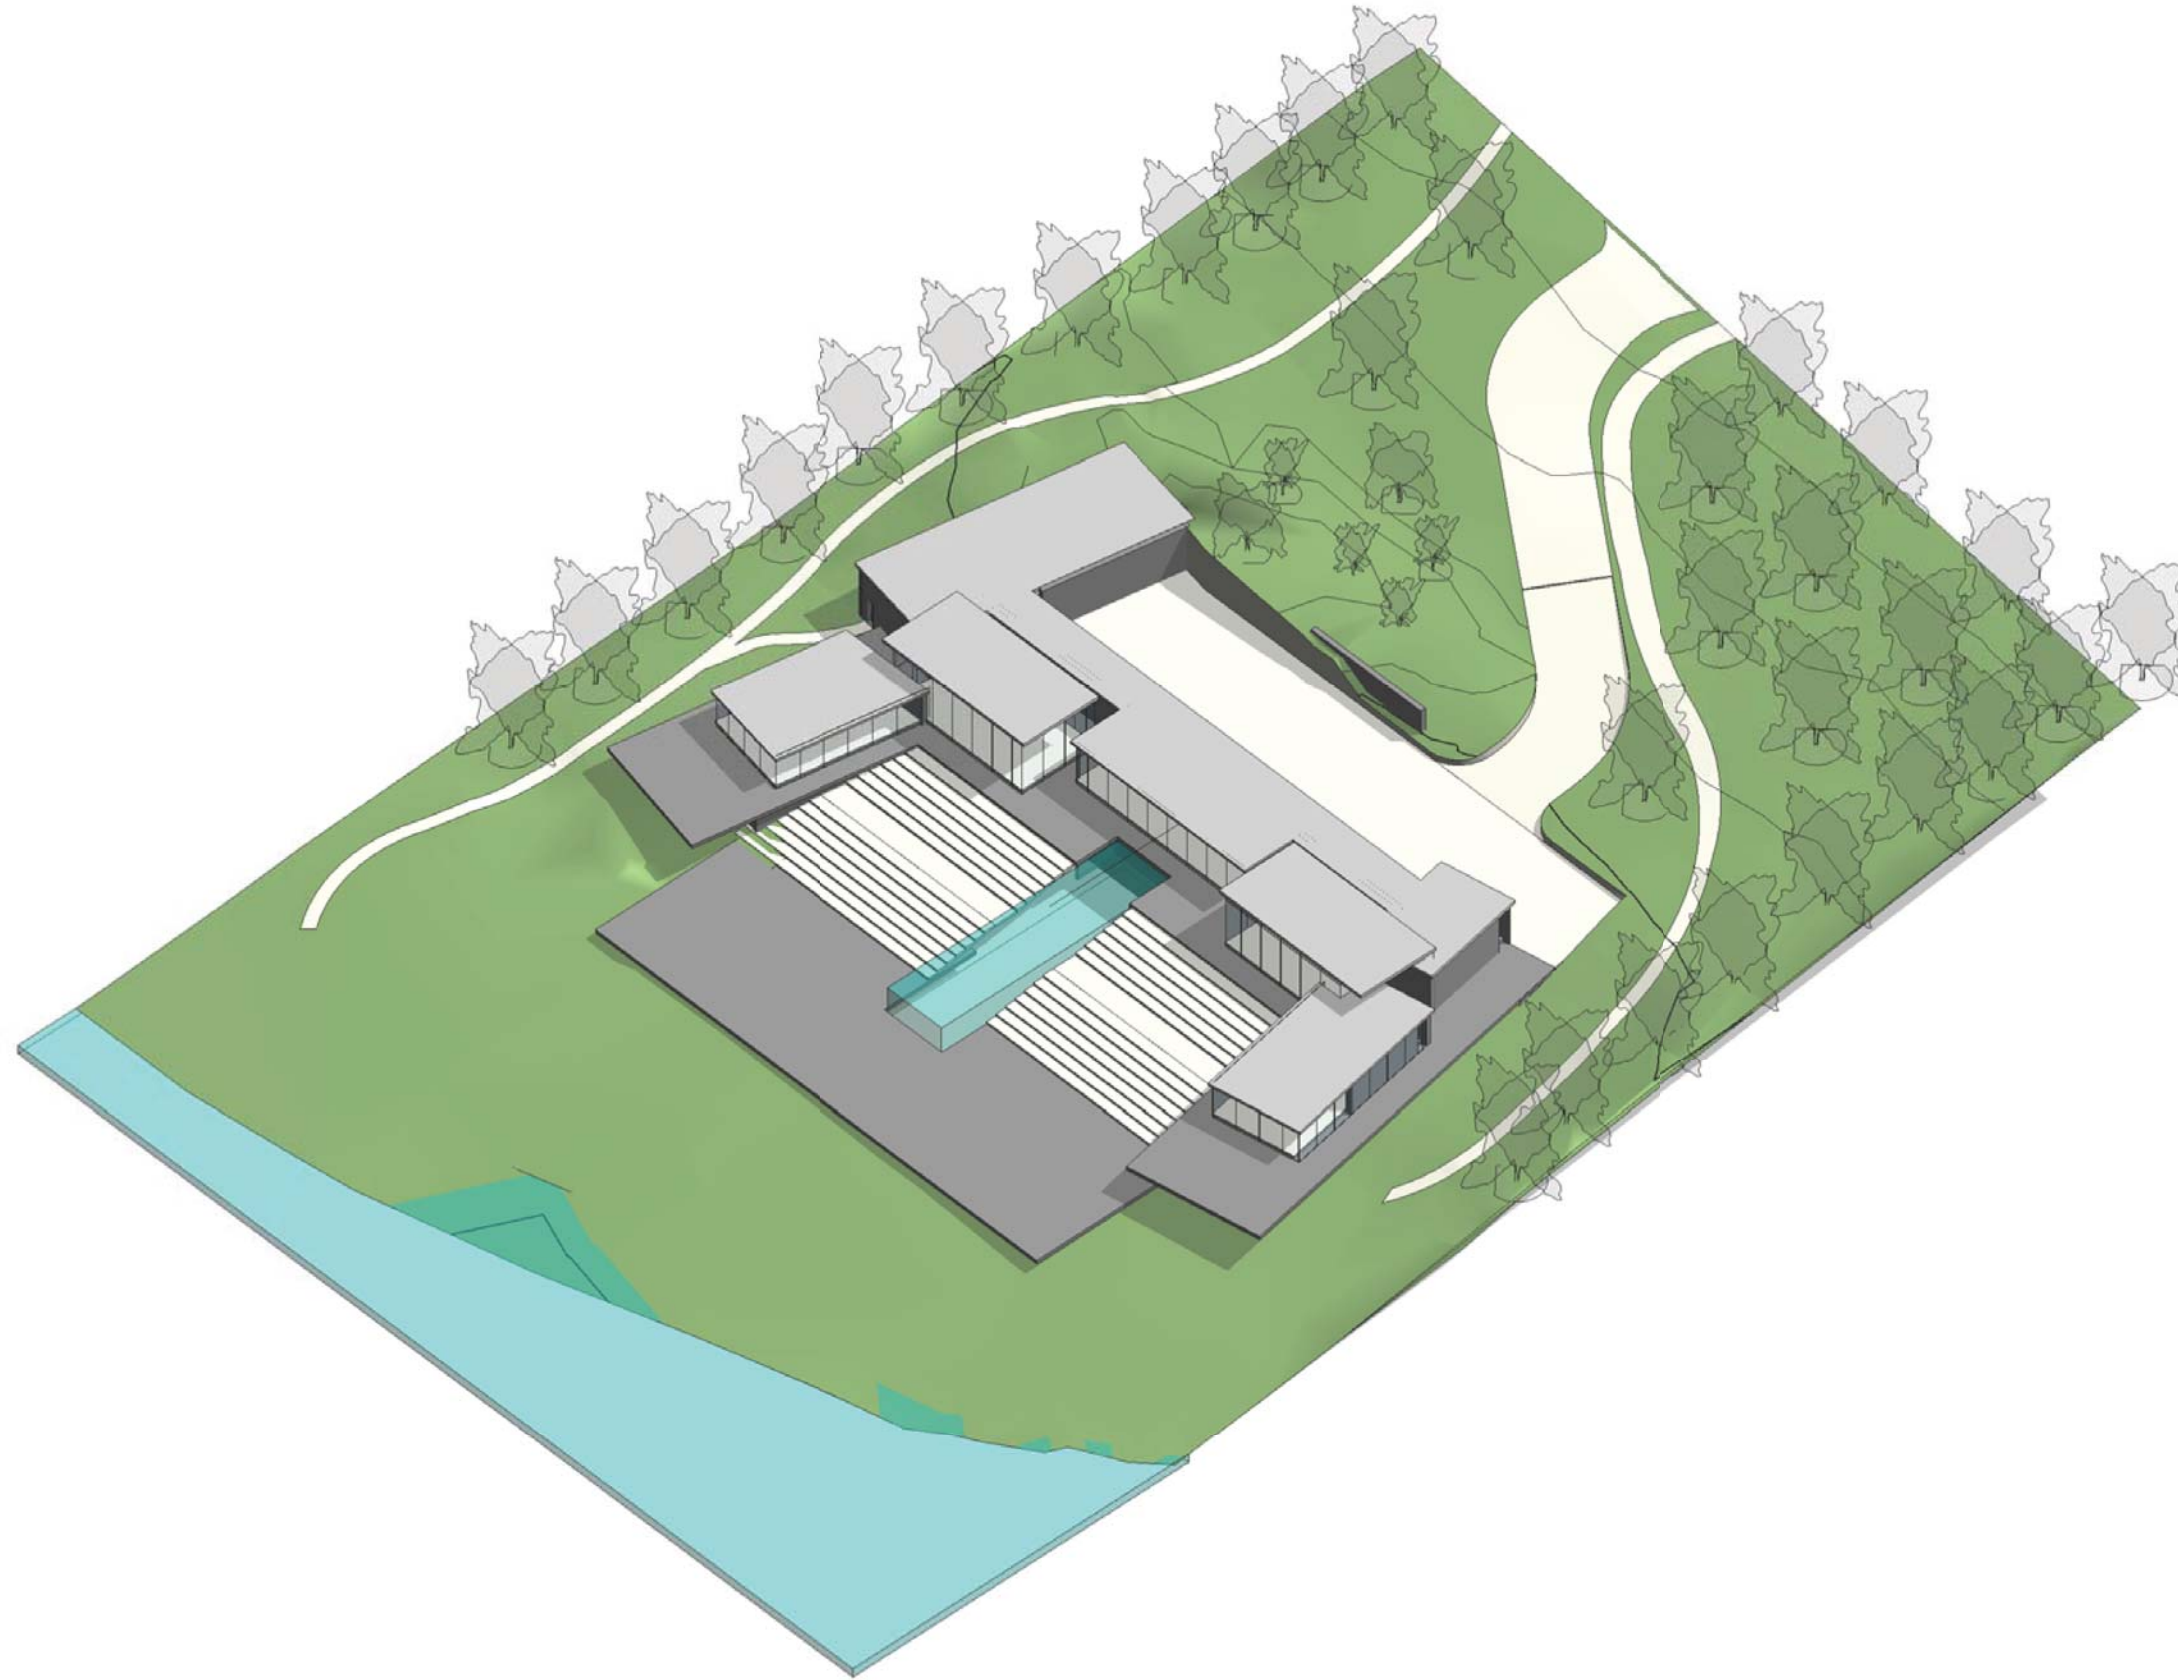

CARERI RESIDENCE

A FAMILY DIARY

STUDIO
MUNGE

REMINISCE ABOUT OUR FUTURE

The Careri residence is not only a summer cottage, but a space to create and store the family's memory. It will evoke the freshness of the lake during the spring, the energy of the sun during the summer, the relaxation of the sunset during the autumn, and the coziness of staying with family during the winter. The Careri residence will set the stage for an unforgettable day, a better tomorrow, and an everlasting memory of yesterday.