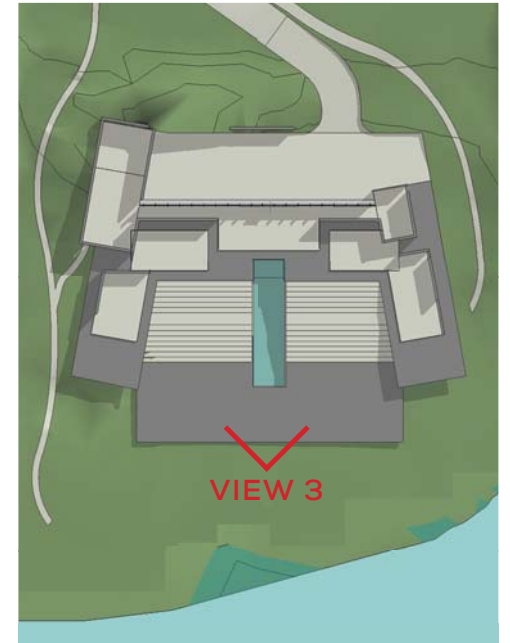

CARERI RESIDENCE

A FAMILY DIARY

STUDIO
MUNGE

REMINISCE ABOUT OUR FUTURE

The Careri residence is not only a summer cottage, but a space to create and store the family's memory. It will evoke the freshness of the lake during the spring, the energy of the sun during the summer, the relaxation of the sunset during the autumn, and the coziness of staying with family during the winter. The Careri residence will set the stage for an unforgettable day, a better tomorrow, and an everlasting memory of yesterday.