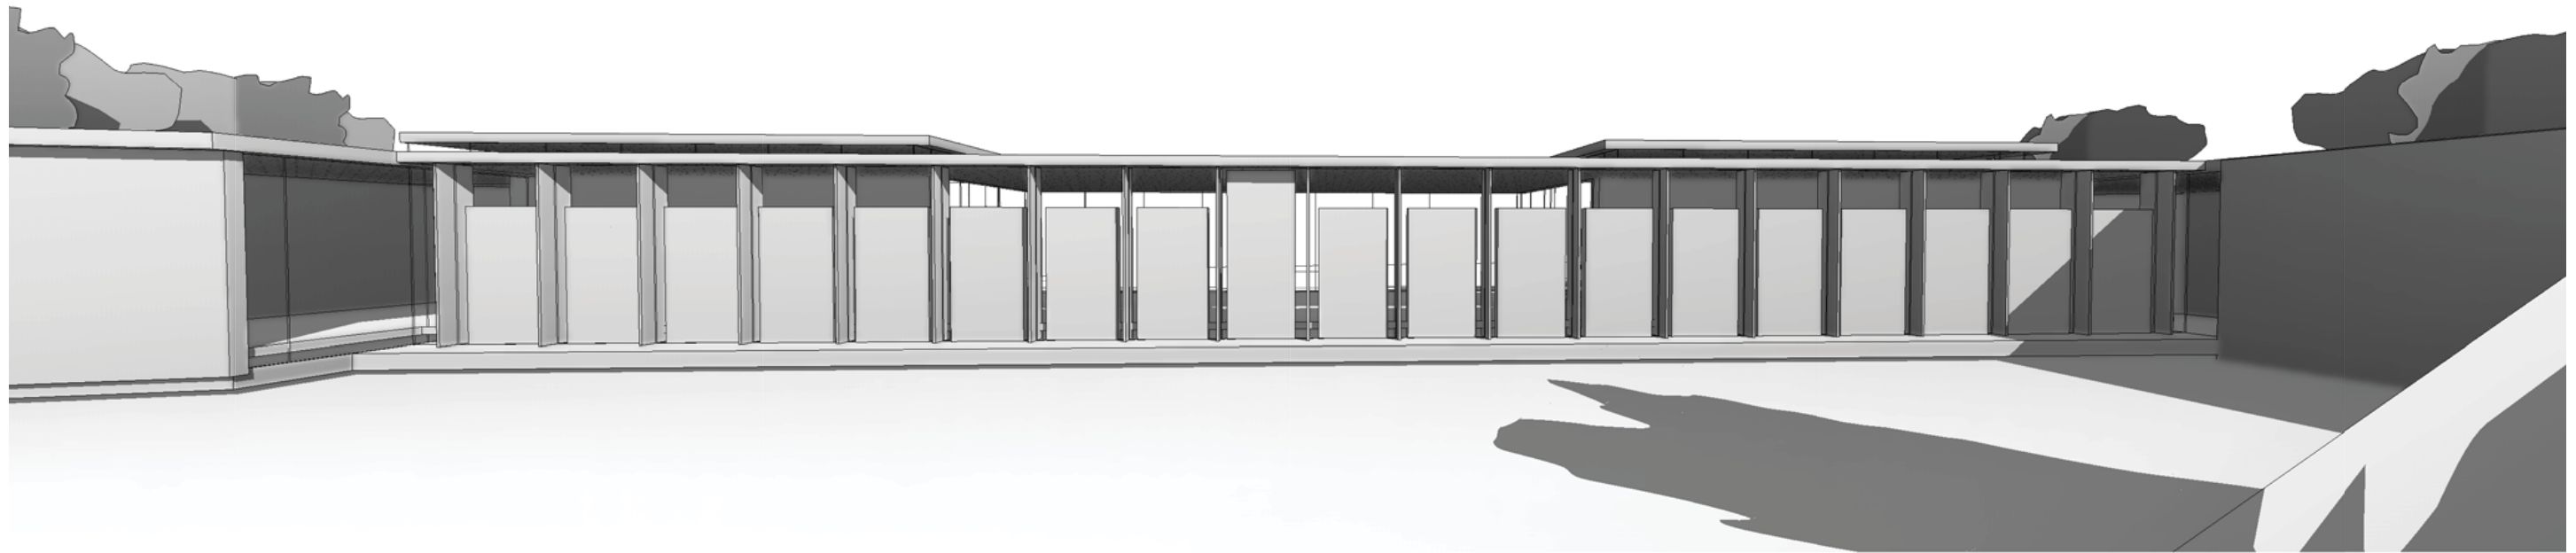

CARERI RESIDENCE

A FAMILY DIARY

STUDIO
MUNGE

REMINISCE ABOUT OUR FUTURE

The Careri residence is not only a summer cottage, but a space to create and store the family's memory. It will evoke the freshness of the lake during the spring, the energy of the sun during the summer, the relaxation of the sunset during the autumn, and the coziness of staying with family during the winter. The Careri residence will set the stage for an unforgettable day, a better tomorrow, and an everlasting memory of yesterday.