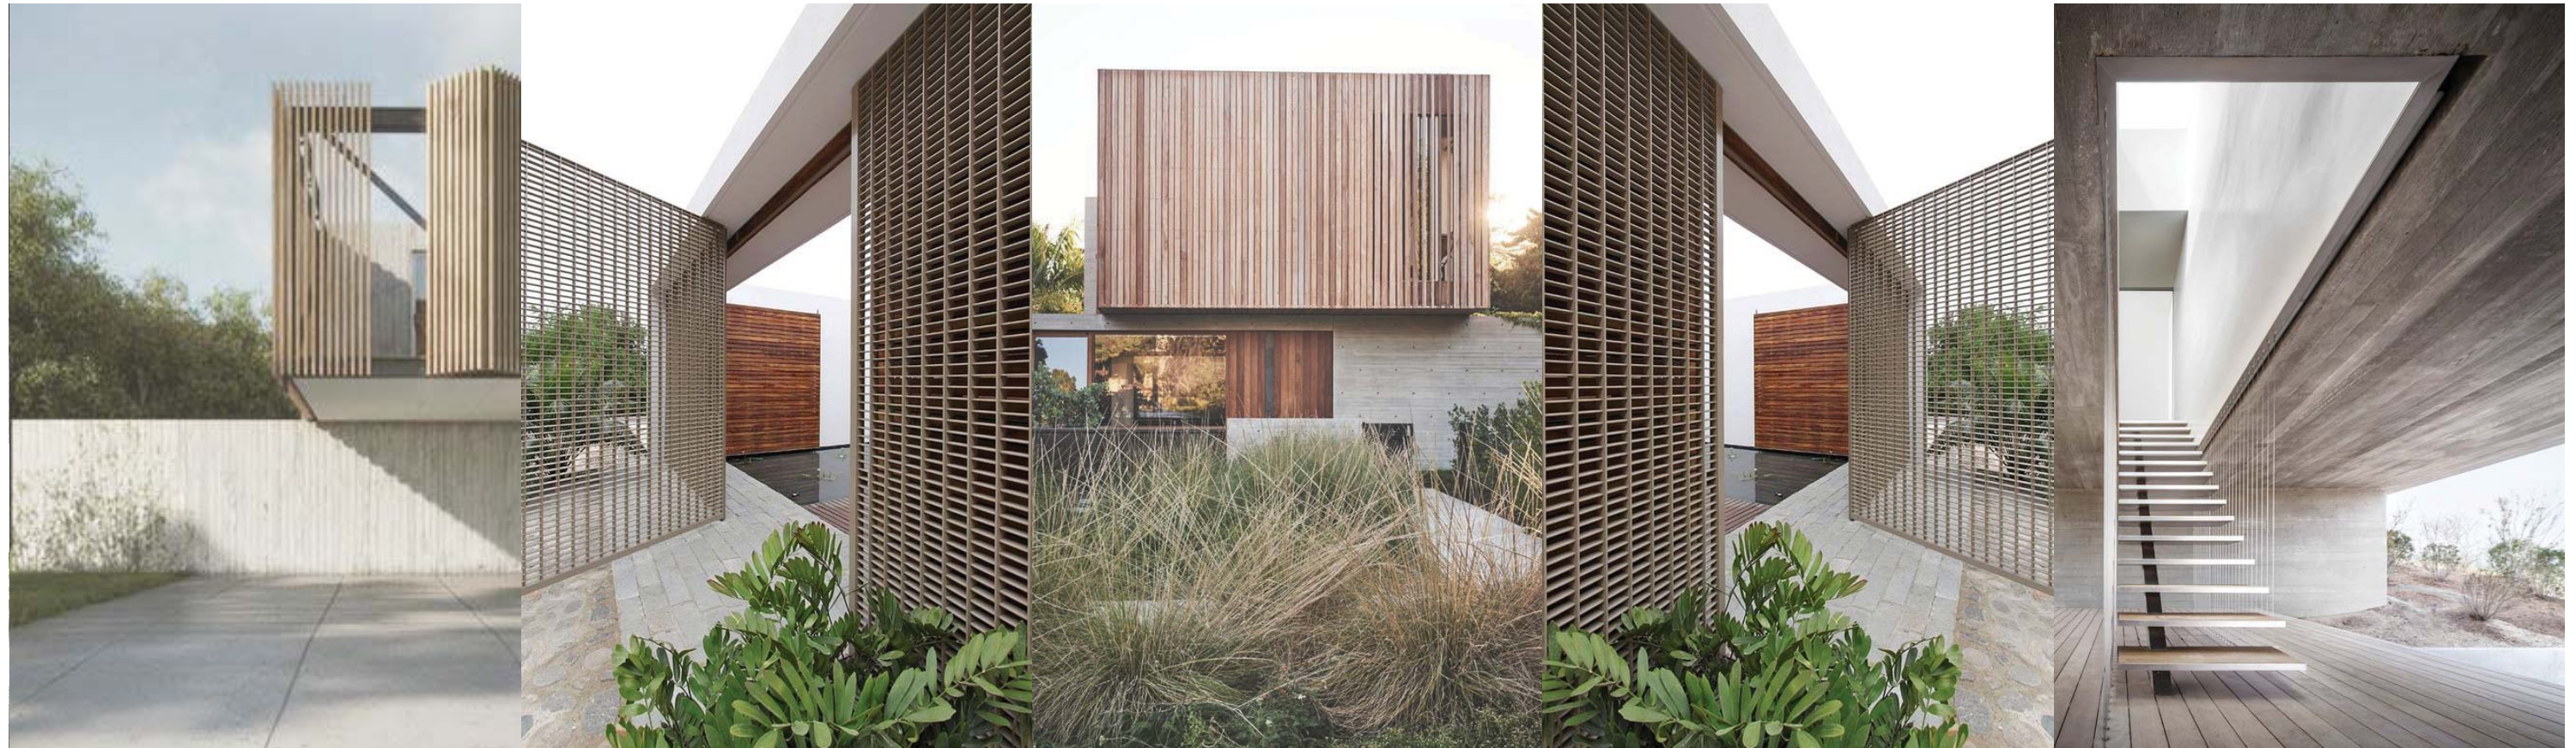

CARERI RESIDENCE

A FAMILY DIARY

STUDIO
MUNGE

REMINISCE ABOUT OUR FUTURE

The Careri residence is not only a summer cottage, but a space to create and store the family's memory. It will evoke the freshness of the lake during the spring, the energy of the sun during the summer, the relaxation of the sunset during the autumn, and the coziness of staying with family during the winter. The Careri residence will set the stage for an unforgettable day, a better tomorrow, and an everlasting memory of yesterday.