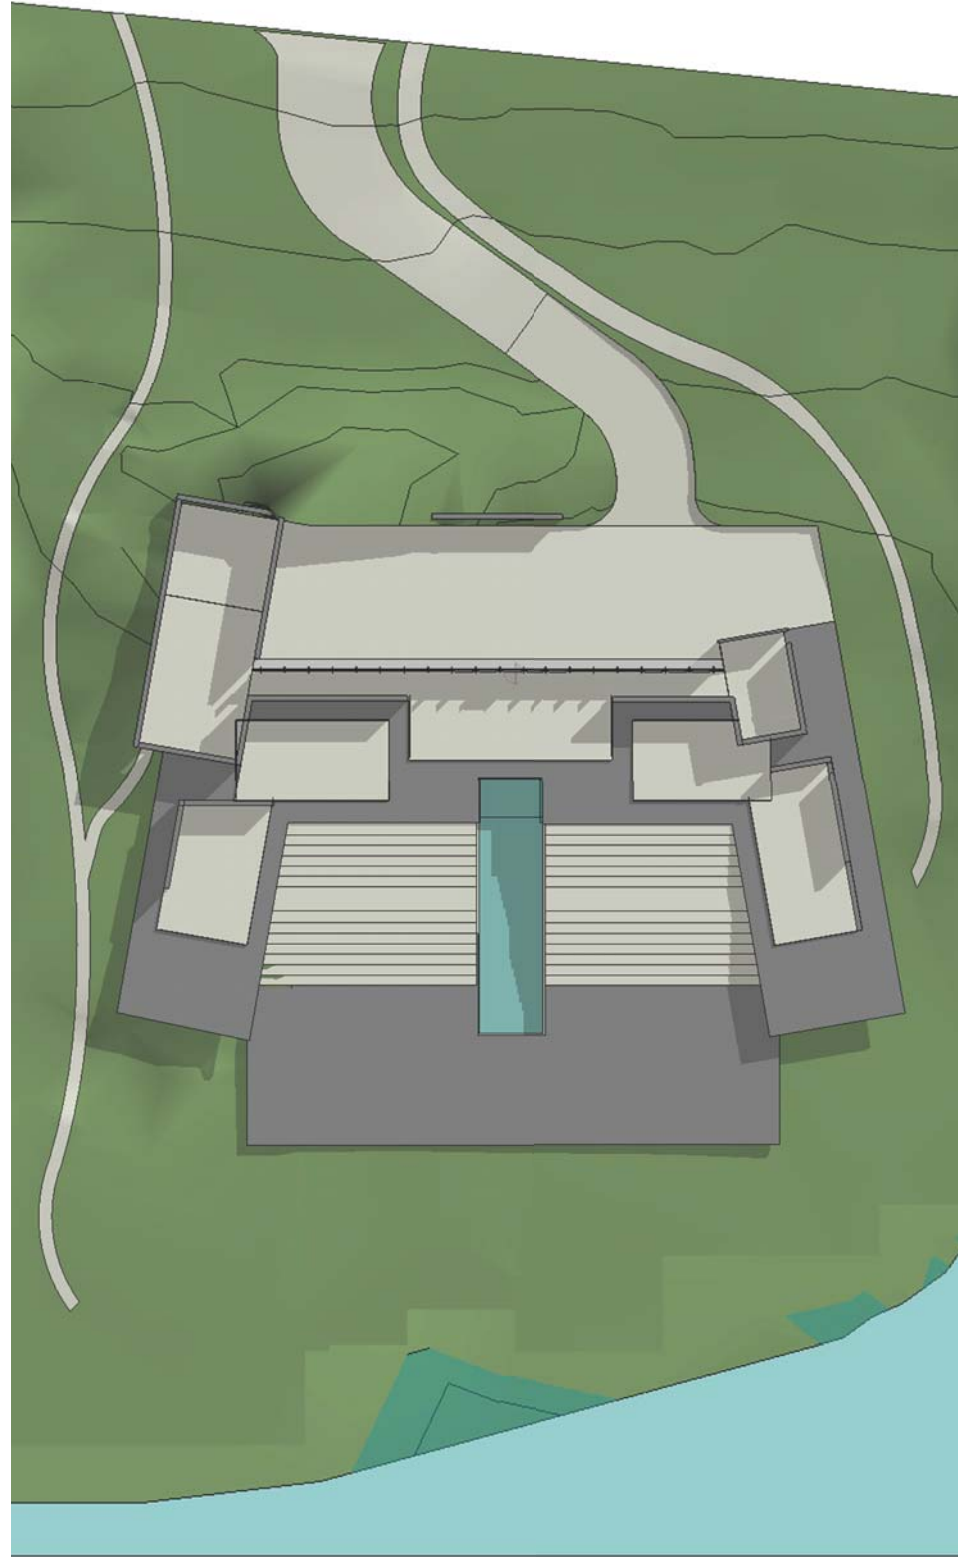

CARERI RESIDENCE

A FAMILY DIARY

STUDIO
MUNGE

REMINISCE ABOUT OUR FUTURE

The Careri residence is not only a summer cottage, but a space to create and store the family's memory. It will evoke the freshness of the lake during the spring, the energy of the sun during the summer, the relaxation of the sunset during the autumn, and the coziness of staying with family during the winter. The Careri residence will set the stage for an unforgettable day, a better tomorrow, and an everlasting memory of yesterday.