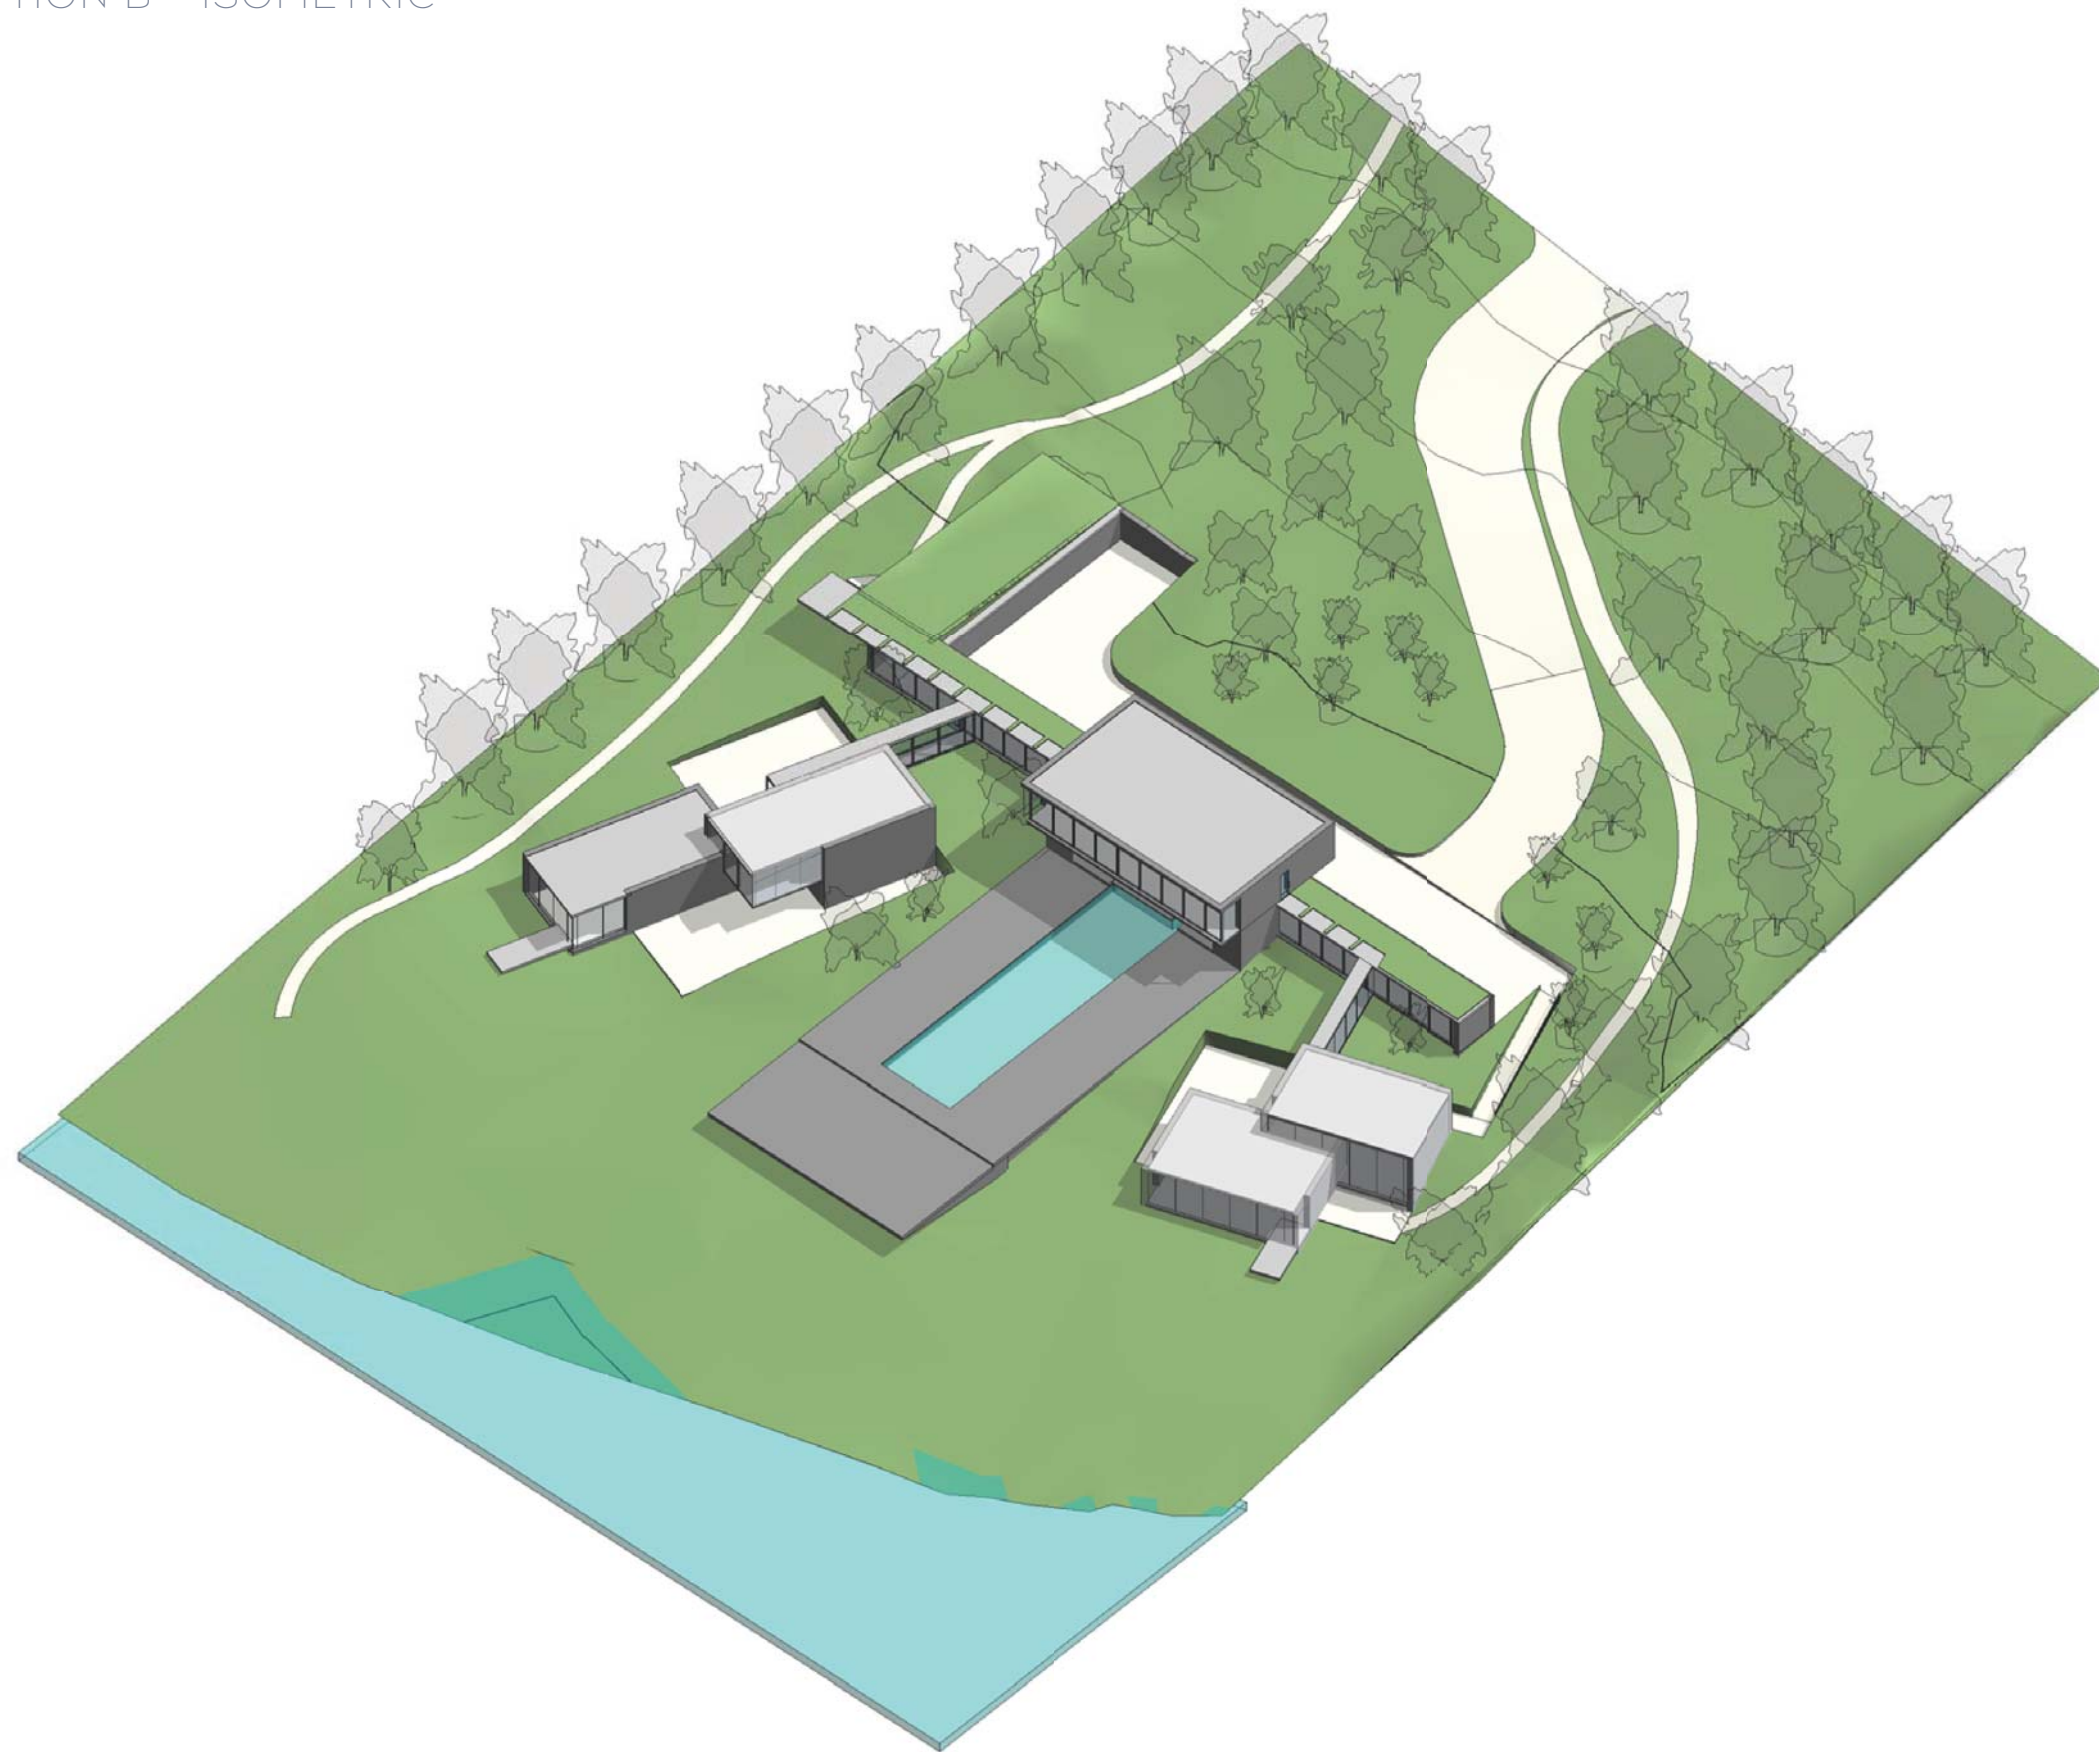

CARERI RESIDENCE

A FAMILY DIARY

STUDIO
MUNGE

REMINISCE ABOUT OUR FUTURE

The Careri residence is not only a summer cottage, but a space to create and store the family's memory. It will evoke the freshness of the lake during the spring, the energy of the sun during the summer, the relaxation of the sunset during the autumn, and the coziness of staying with family during the winter. The Careri residence will set the stage for an unforgettable day, a better tomorrow, and an everlasting memory of yesterday.