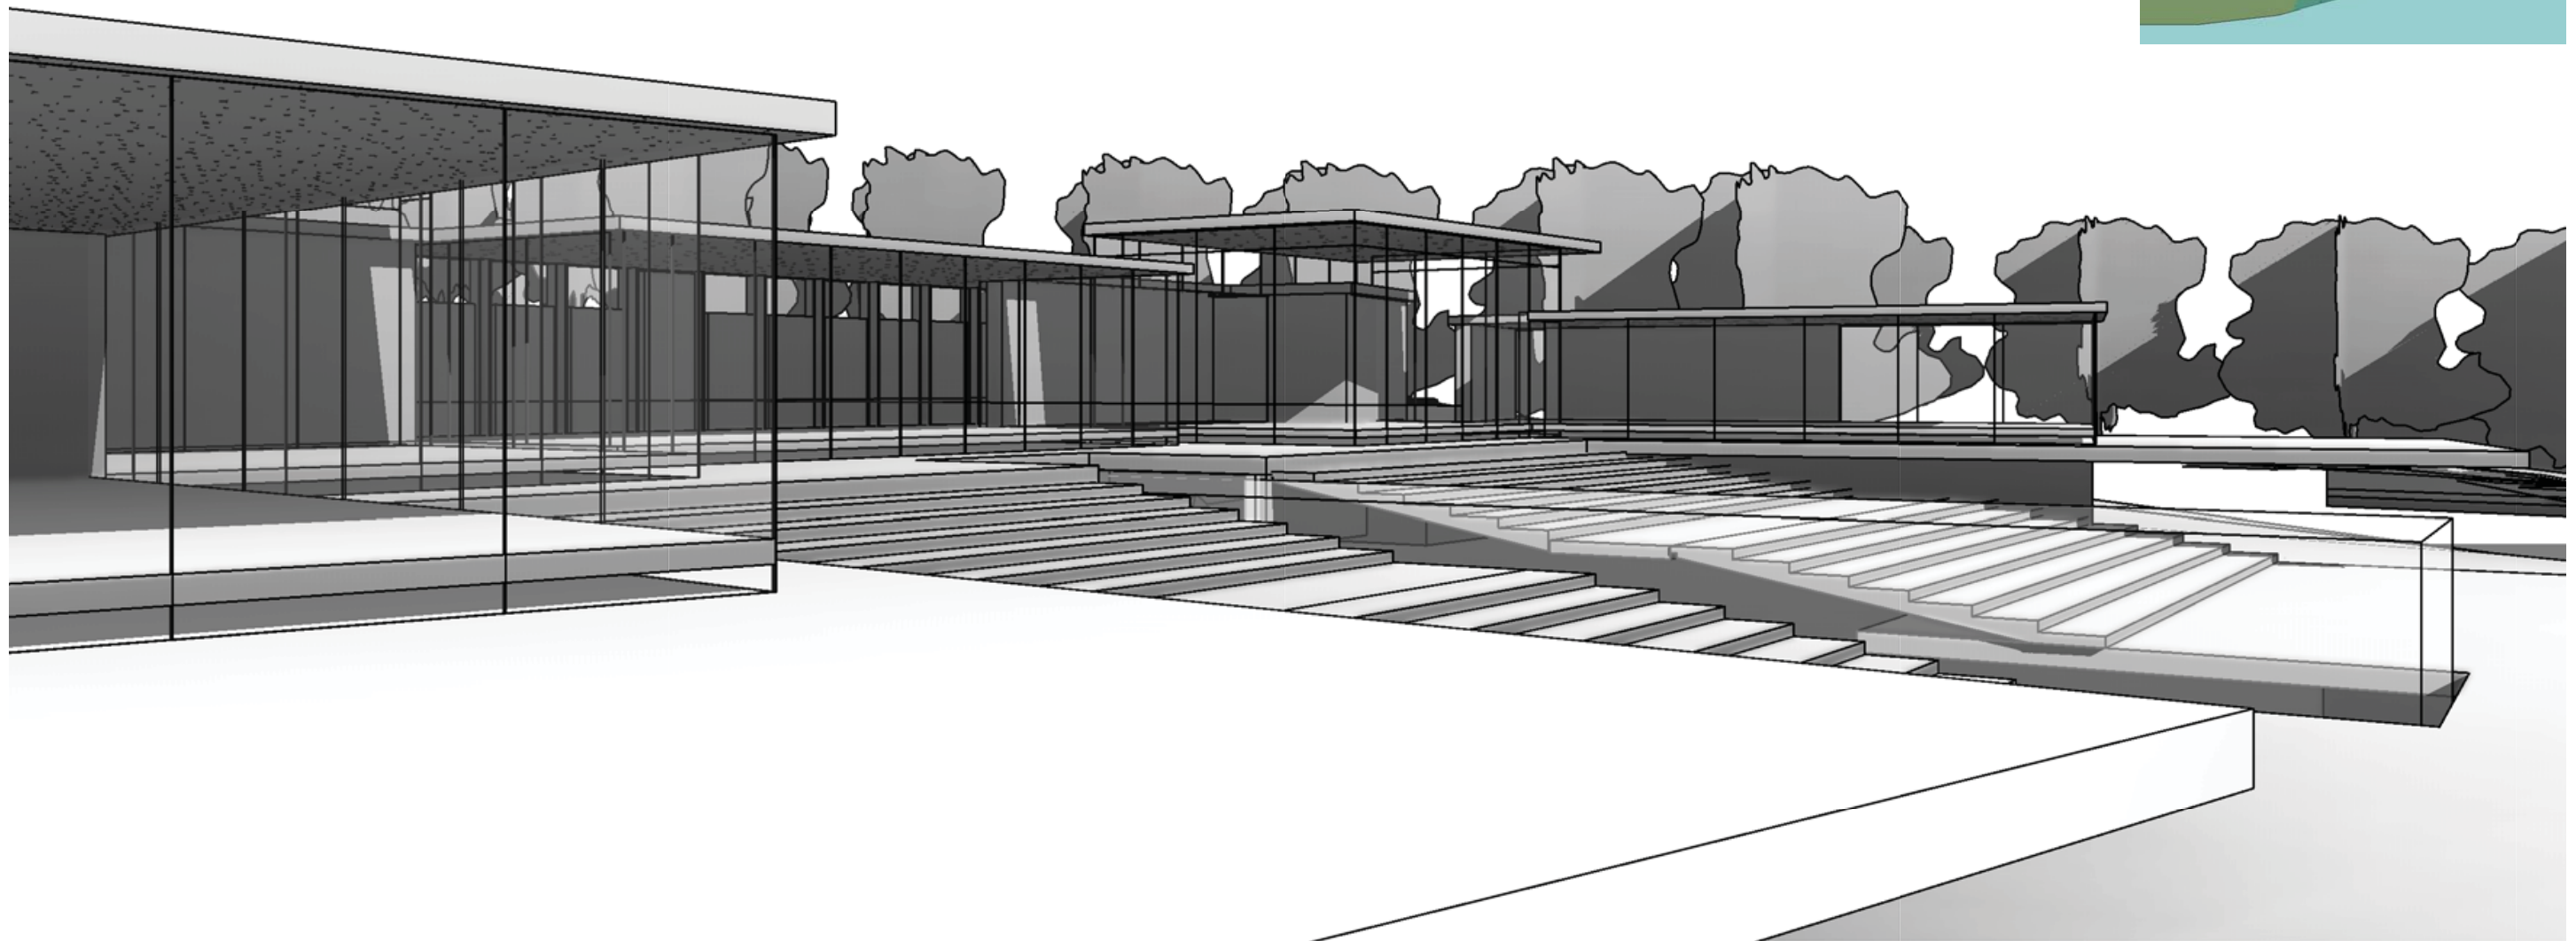

CARERI RESIDENCE

A FAMILY DIARY

STUDIO
MUNGE

REMINISCE ABOUT OUR FUTURE

The Careri residence is not only a summer cottage, but a space to create and store the family's memory. It will evoke the freshness of the lake during the spring, the energy of the sun during the summer, the relaxation of the sunset during the autumn, and the coziness of staying with family during the winter. The Careri residence will set the stage for an unforgettable day, a better tomorrow, and an everlasting memory of yesterday.