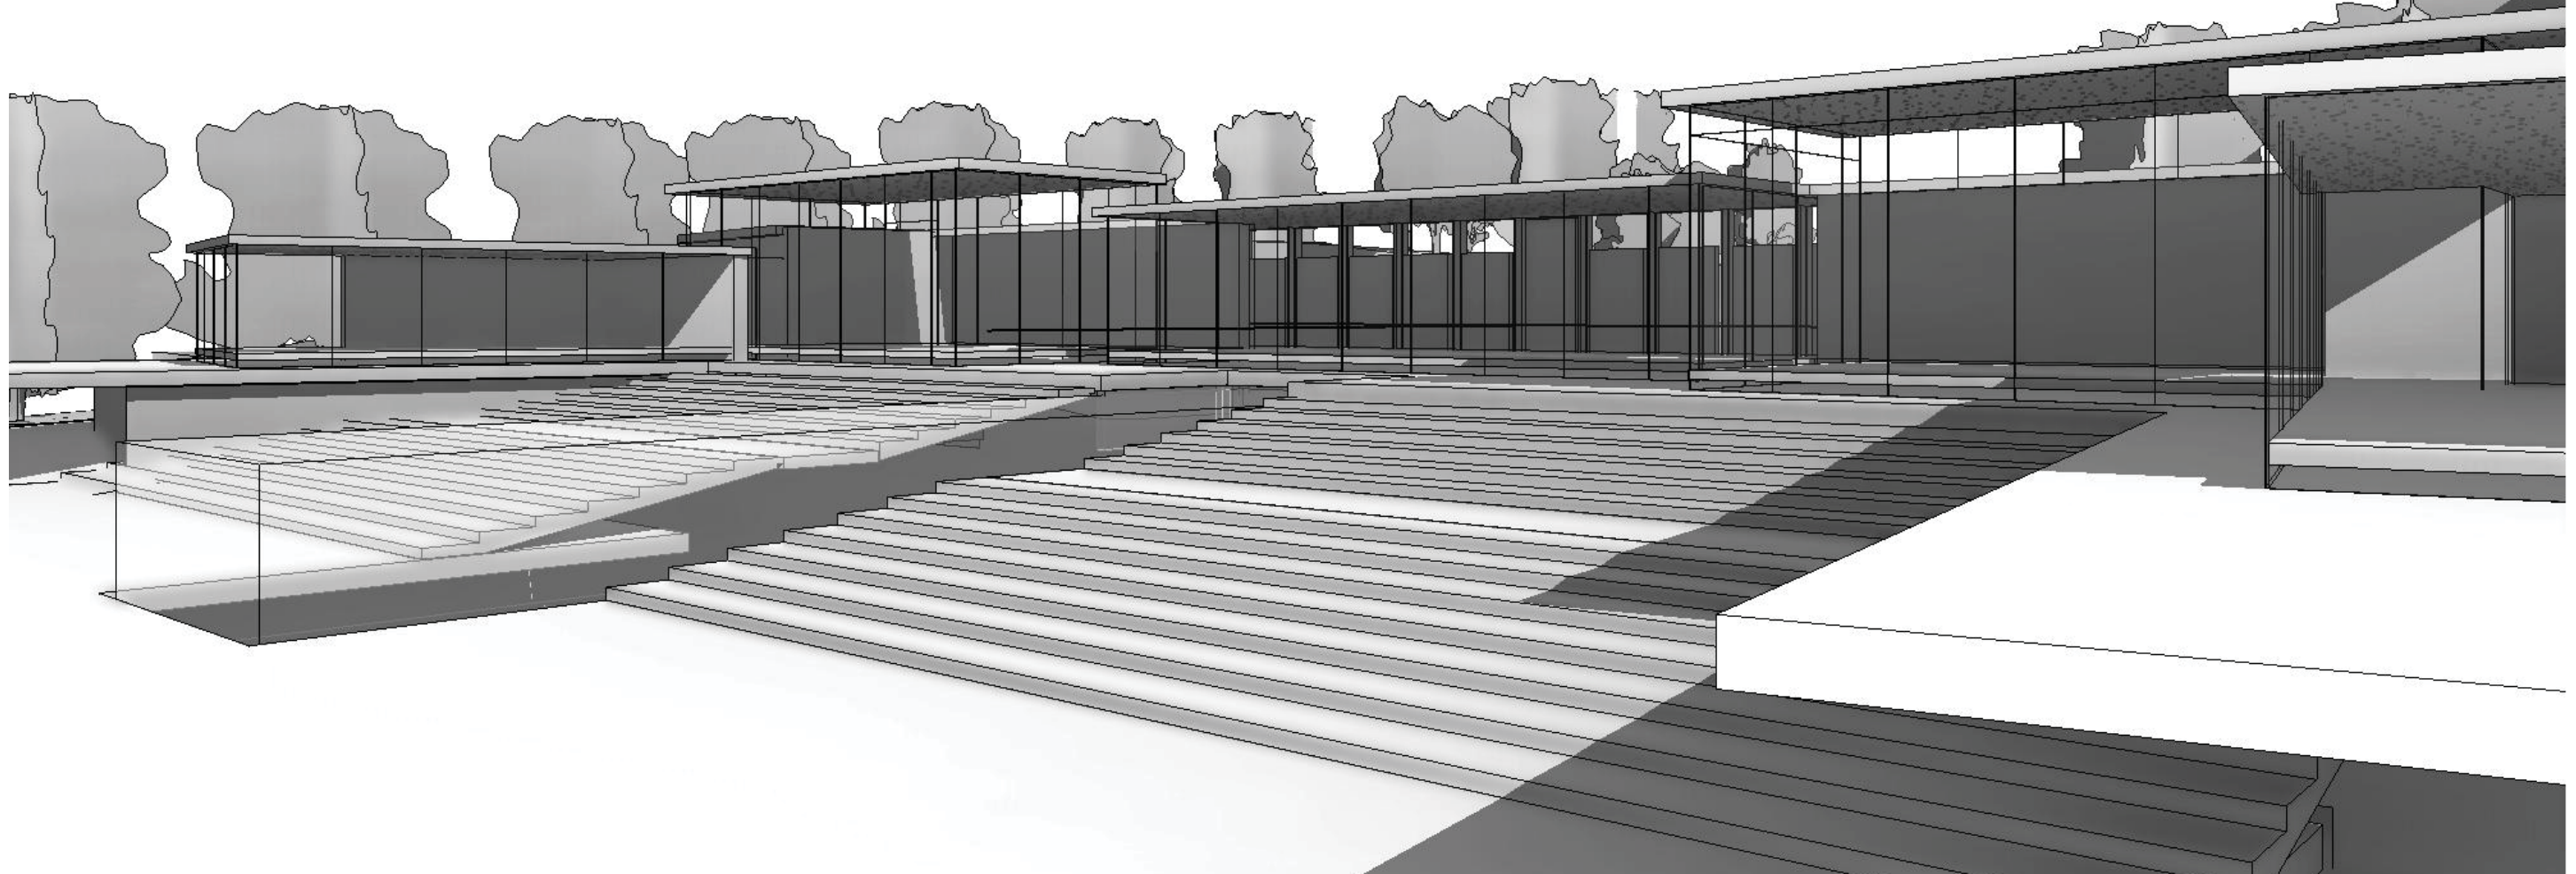

CARERI RESIDENCE

A FAMILY DIARY

STUDIO
MUNGE

REMINISCE ABOUT OUR FUTURE

The Careri residence is not only a summer cottage, but a space to create and store the family's memory. It will evoke the freshness of the lake during the spring, the energy of the sun during the summer, the relaxation of the sunset during the autumn, and the coziness of staying with family during the winter. The Careri residence will set the stage for an unforgettable day, a better tomorrow, and an everlasting memory of yesterday.