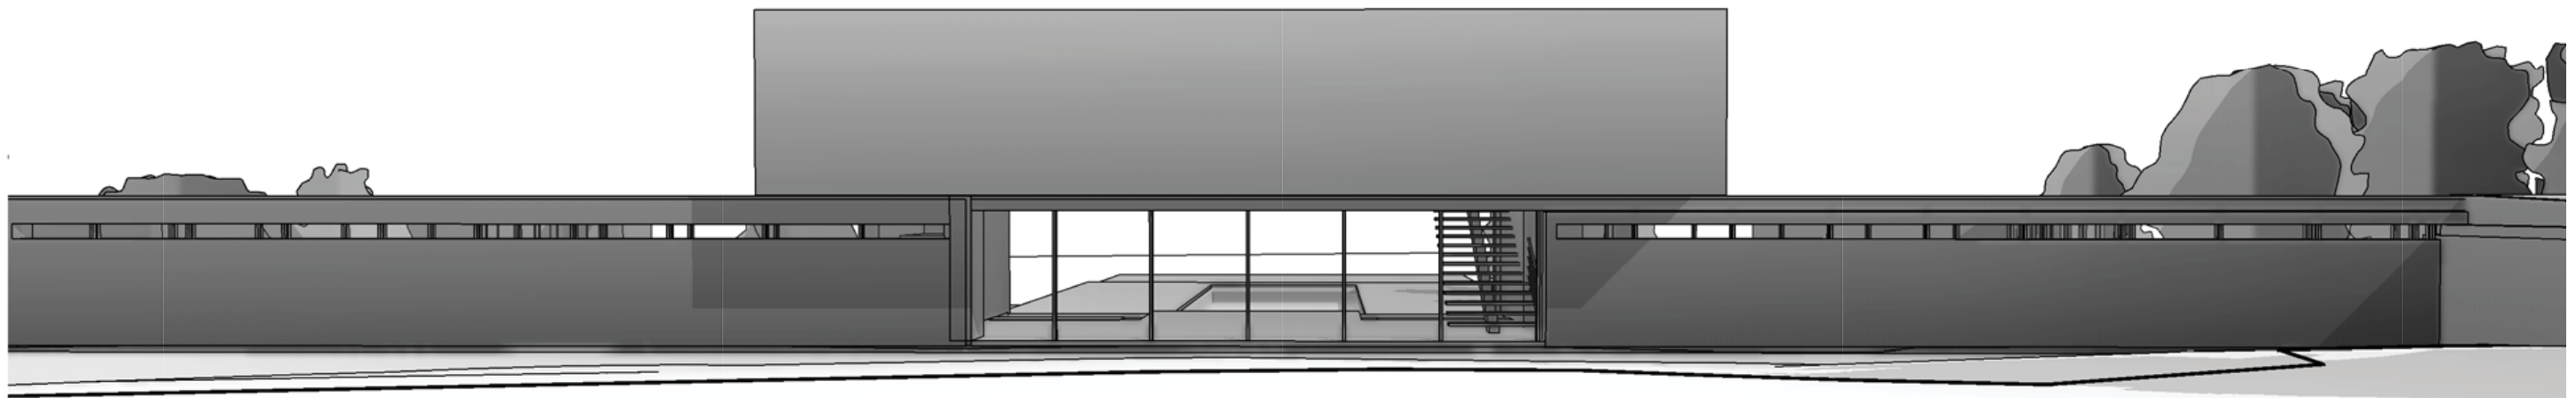

CARERI RESIDENCE

A FAMILY DIARY

STUDIO
MUNGE

REMINISCE ABOUT OUR FUTURE

The Careri residence is not only a summer cottage, but a space to create and store the family's memory. It will evoke the freshness of the lake during the spring, the energy of the sun during the summer, the relaxation of the sunset during the autumn, and the coziness of staying with family during the winter. The Careri residence will set the stage for an unforgettable day, a better tomorrow, and an everlasting memory of yesterday.