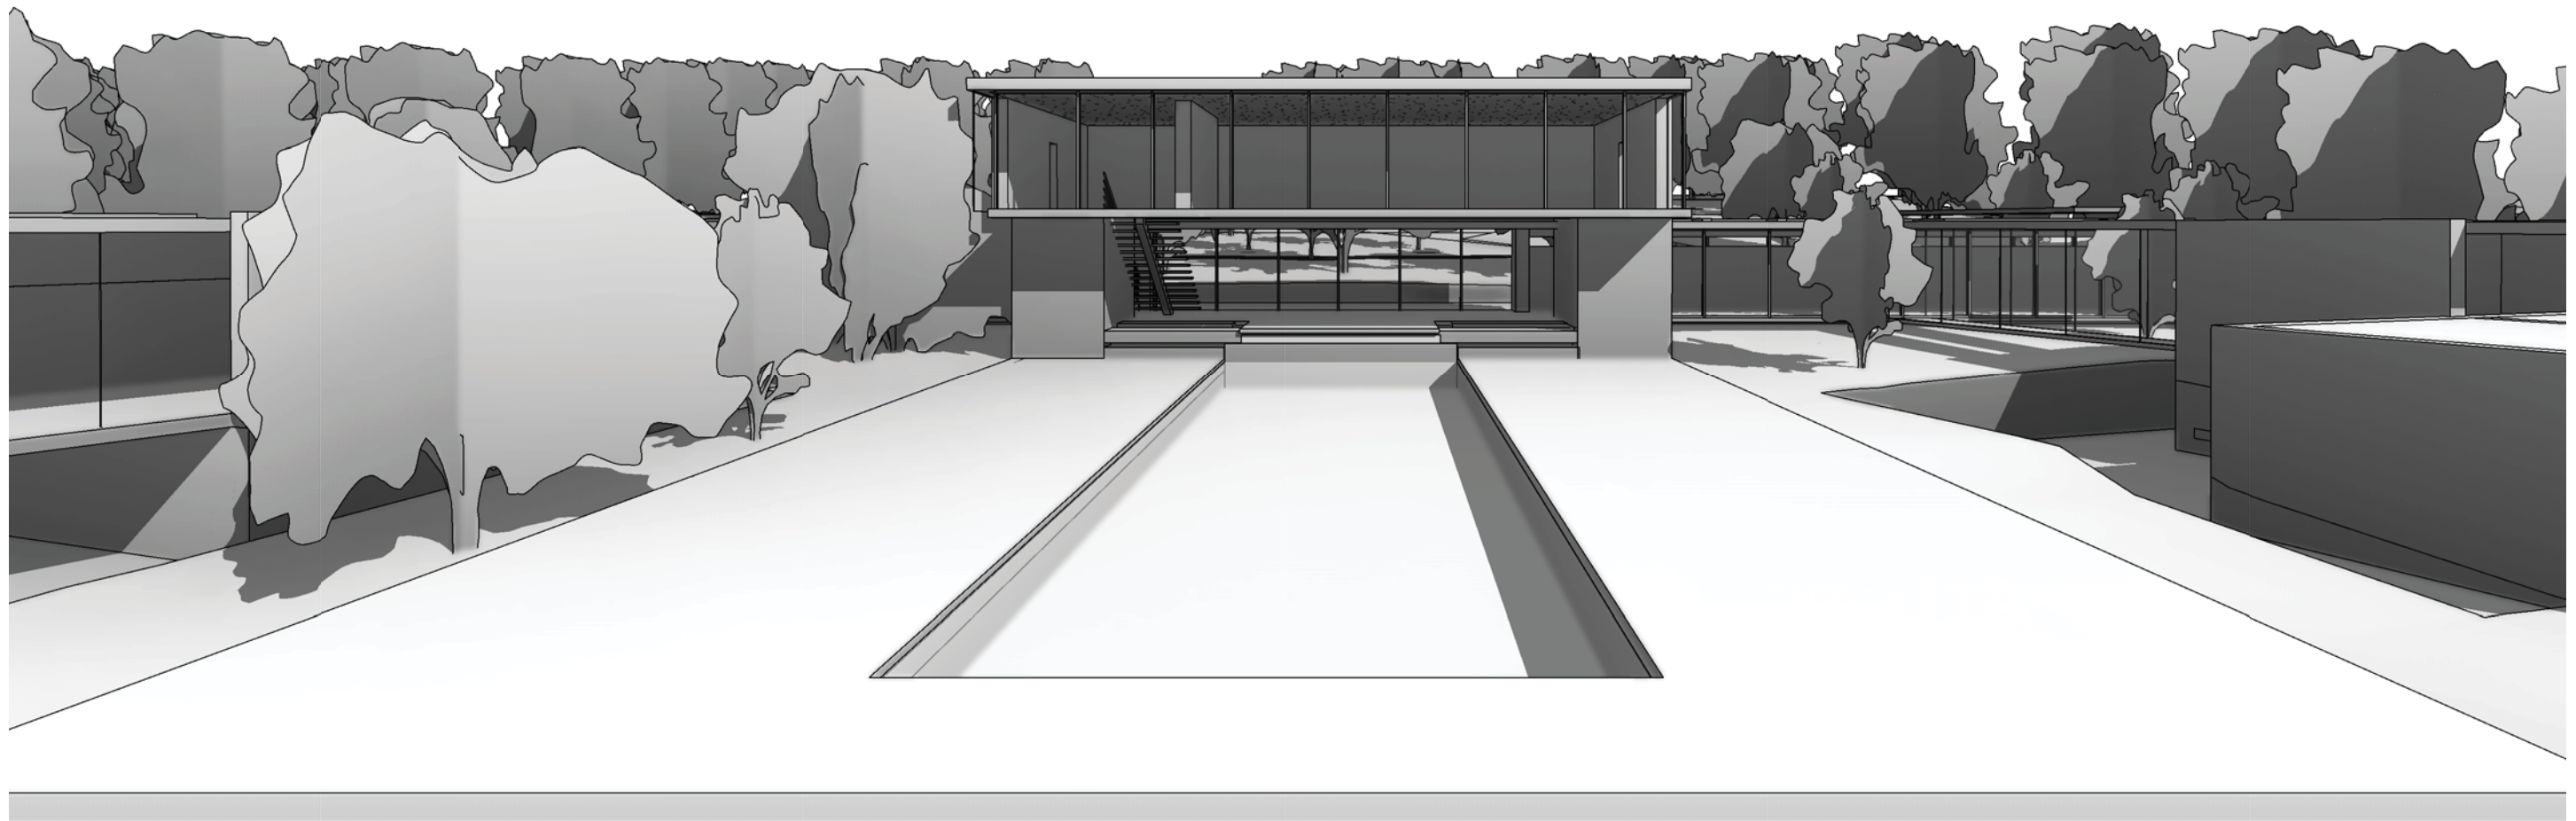

CARERI RESIDENCE

A FAMILY DIARY

STUDIO
MUNGE

REMINISCE ABOUT OUR FUTURE

The Careri residence is not only a summer cottage, but a space to create and store the family's memory. It will evoke the freshness of the lake during the spring, the energy of the sun during the summer, the relaxation of the sunset during the autumn, and the coziness of staying with family during the winter. The Careri residence will set the stage for an unforgettable day, a better tomorrow, and an everlasting memory of yesterday.