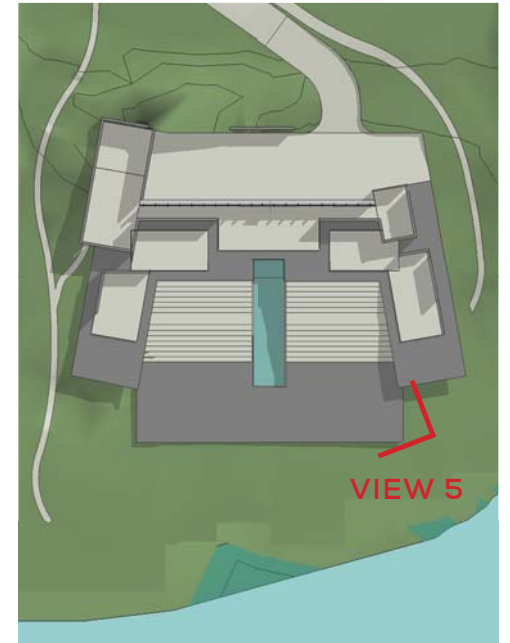

CARERI RESIDENCE

A FAMILY DIARY

STUDIO
MUNGE

REMINISCE ABOUT OUR FUTURE

The Careri residence is not only a summer cottage, but a space to create and store the family's memory. It will evoke the freshness of the lake during the spring, the energy of the sun during the summer, the relaxation of the sunset during the autumn, and the coziness of staying with family during the winter. The Careri residence will set the stage for an unforgettable day, a better tomorrow, and an everlasting memory of yesterday.