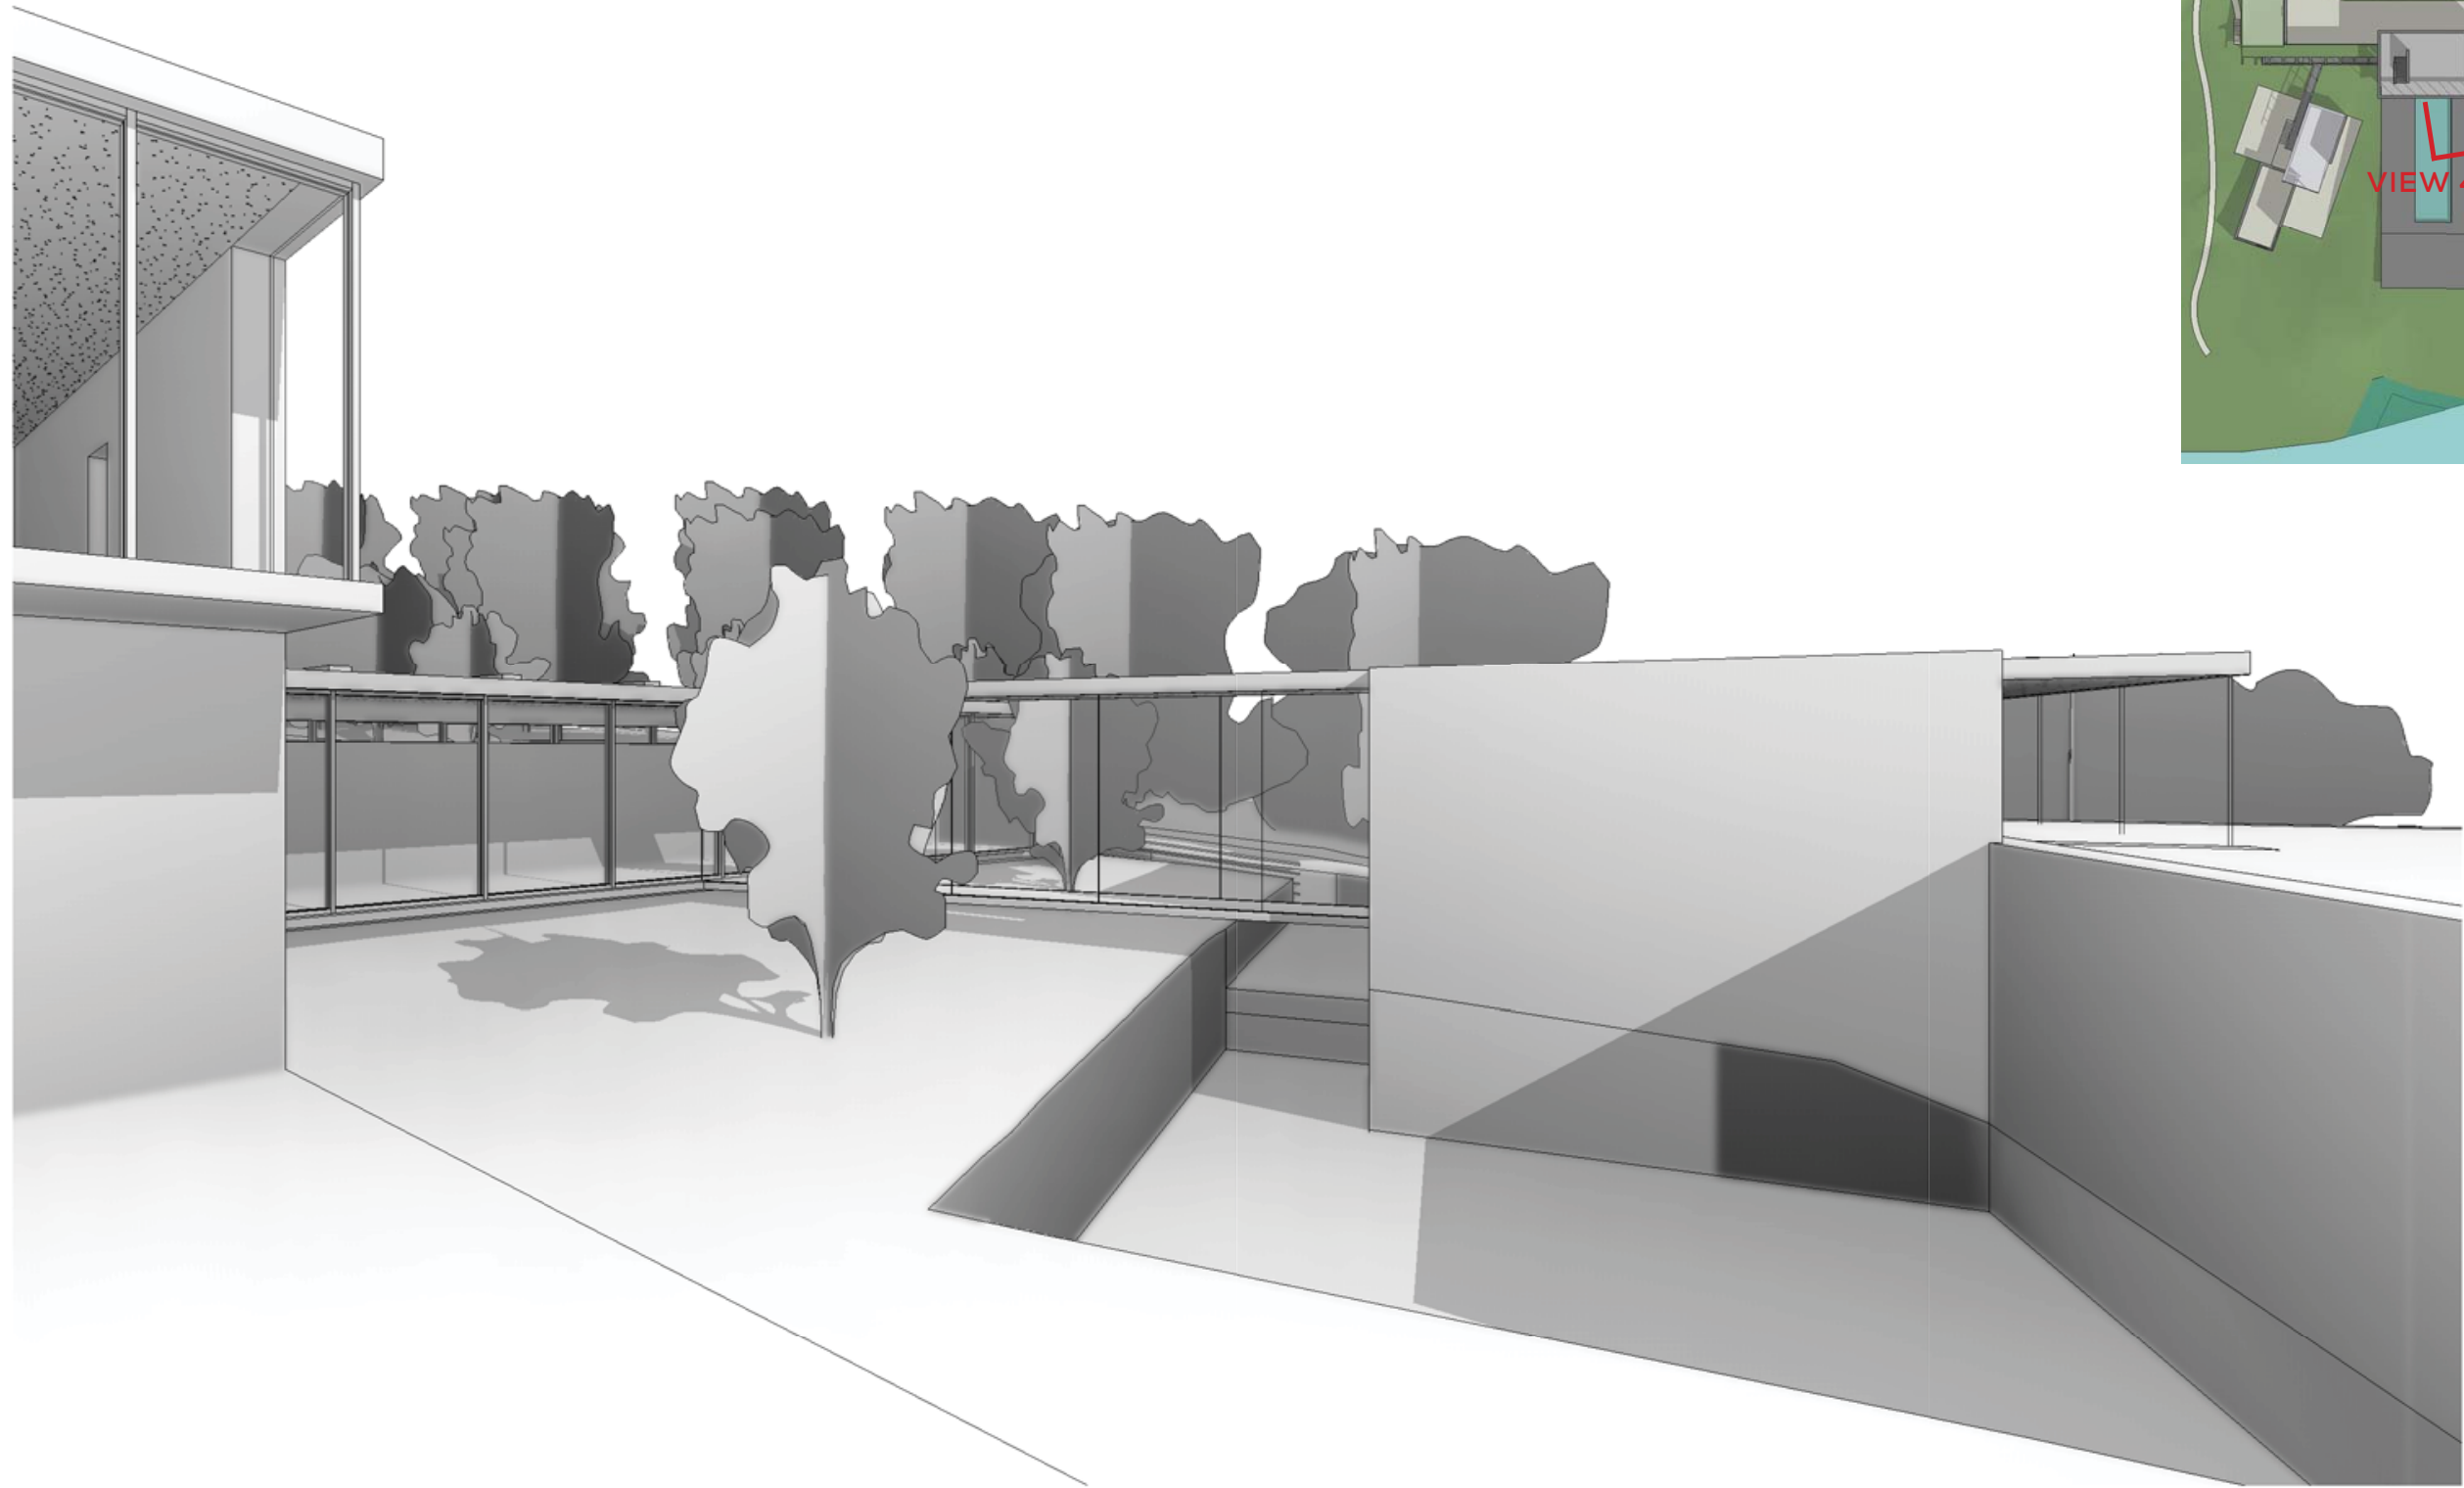

CARERI RESIDENCE

A FAMILY DIARY

STUDIO
MUNGE

REMINISCE ABOUT OUR FUTURE

The Careri residence is not only a summer cottage, but a space to create and store the family's memory. It will evoke the freshness of the lake during the spring, the energy of the sun during the summer, the relaxation of the sunset during the autumn, and the coziness of staying with family during the winter. The Careri residence will set the stage for an unforgettable day, a better tomorrow, and an everlasting memory of yesterday.