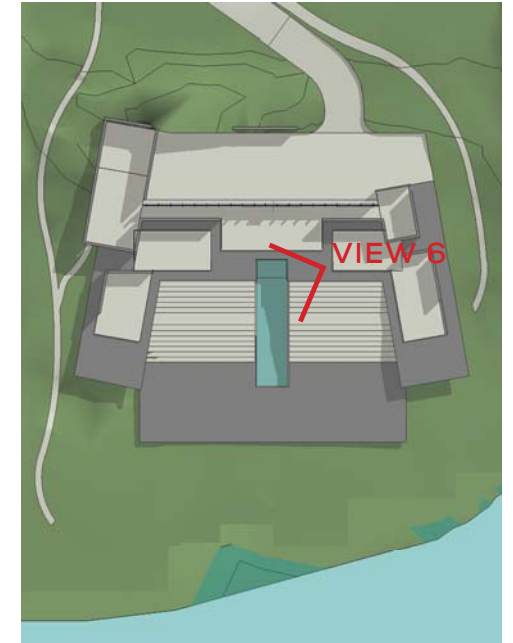

CARERI RESIDENCE

A FAMILY DIARY

STUDIO
MUNGE

REMINISCE ABOUT OUR FUTURE

The Careri residence is not only a summer cottage, but a space to create and store the family's memory. It will evoke the freshness of the lake during the spring, the energy of the sun during the summer, the relaxation of the sunset during the autumn, and the coziness of staying with family during the winter. The Careri residence will set the stage for an unforgettable day, a better tomorrow, and an everlasting memory of yesterday.