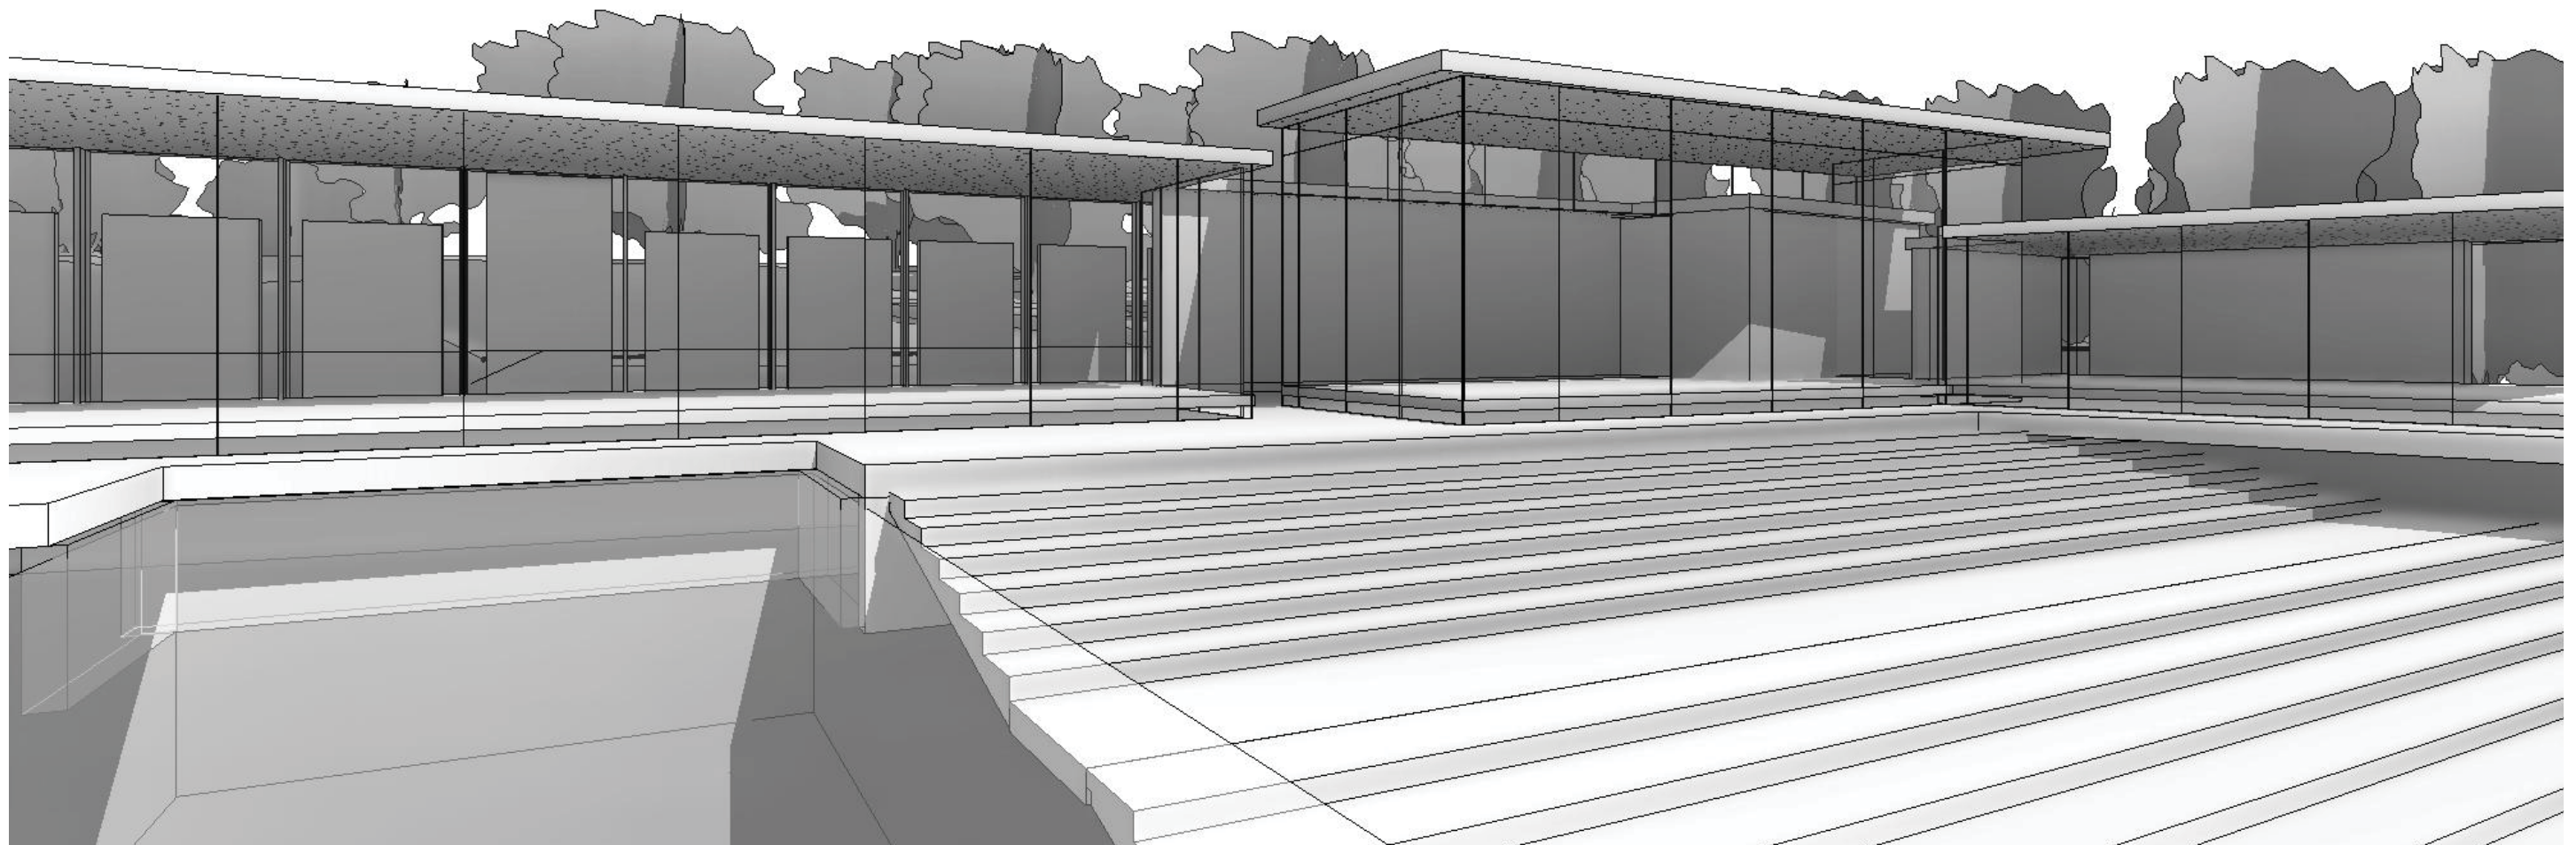

CARERI RESIDENCE

A FAMILY DIARY

STUDIO
MUNGE

REMINISCE ABOUT OUR FUTURE

The Careri residence is not only a summer cottage, but a space to create and store the family's memory. It will evoke the freshness of the lake during the spring, the energy of the sun during the summer, the relaxation of the sunset during the autumn, and the coziness of staying with family during the winter. The Careri residence will set the stage for an unforgettable day, a better tomorrow, and an everlasting memory of yesterday.