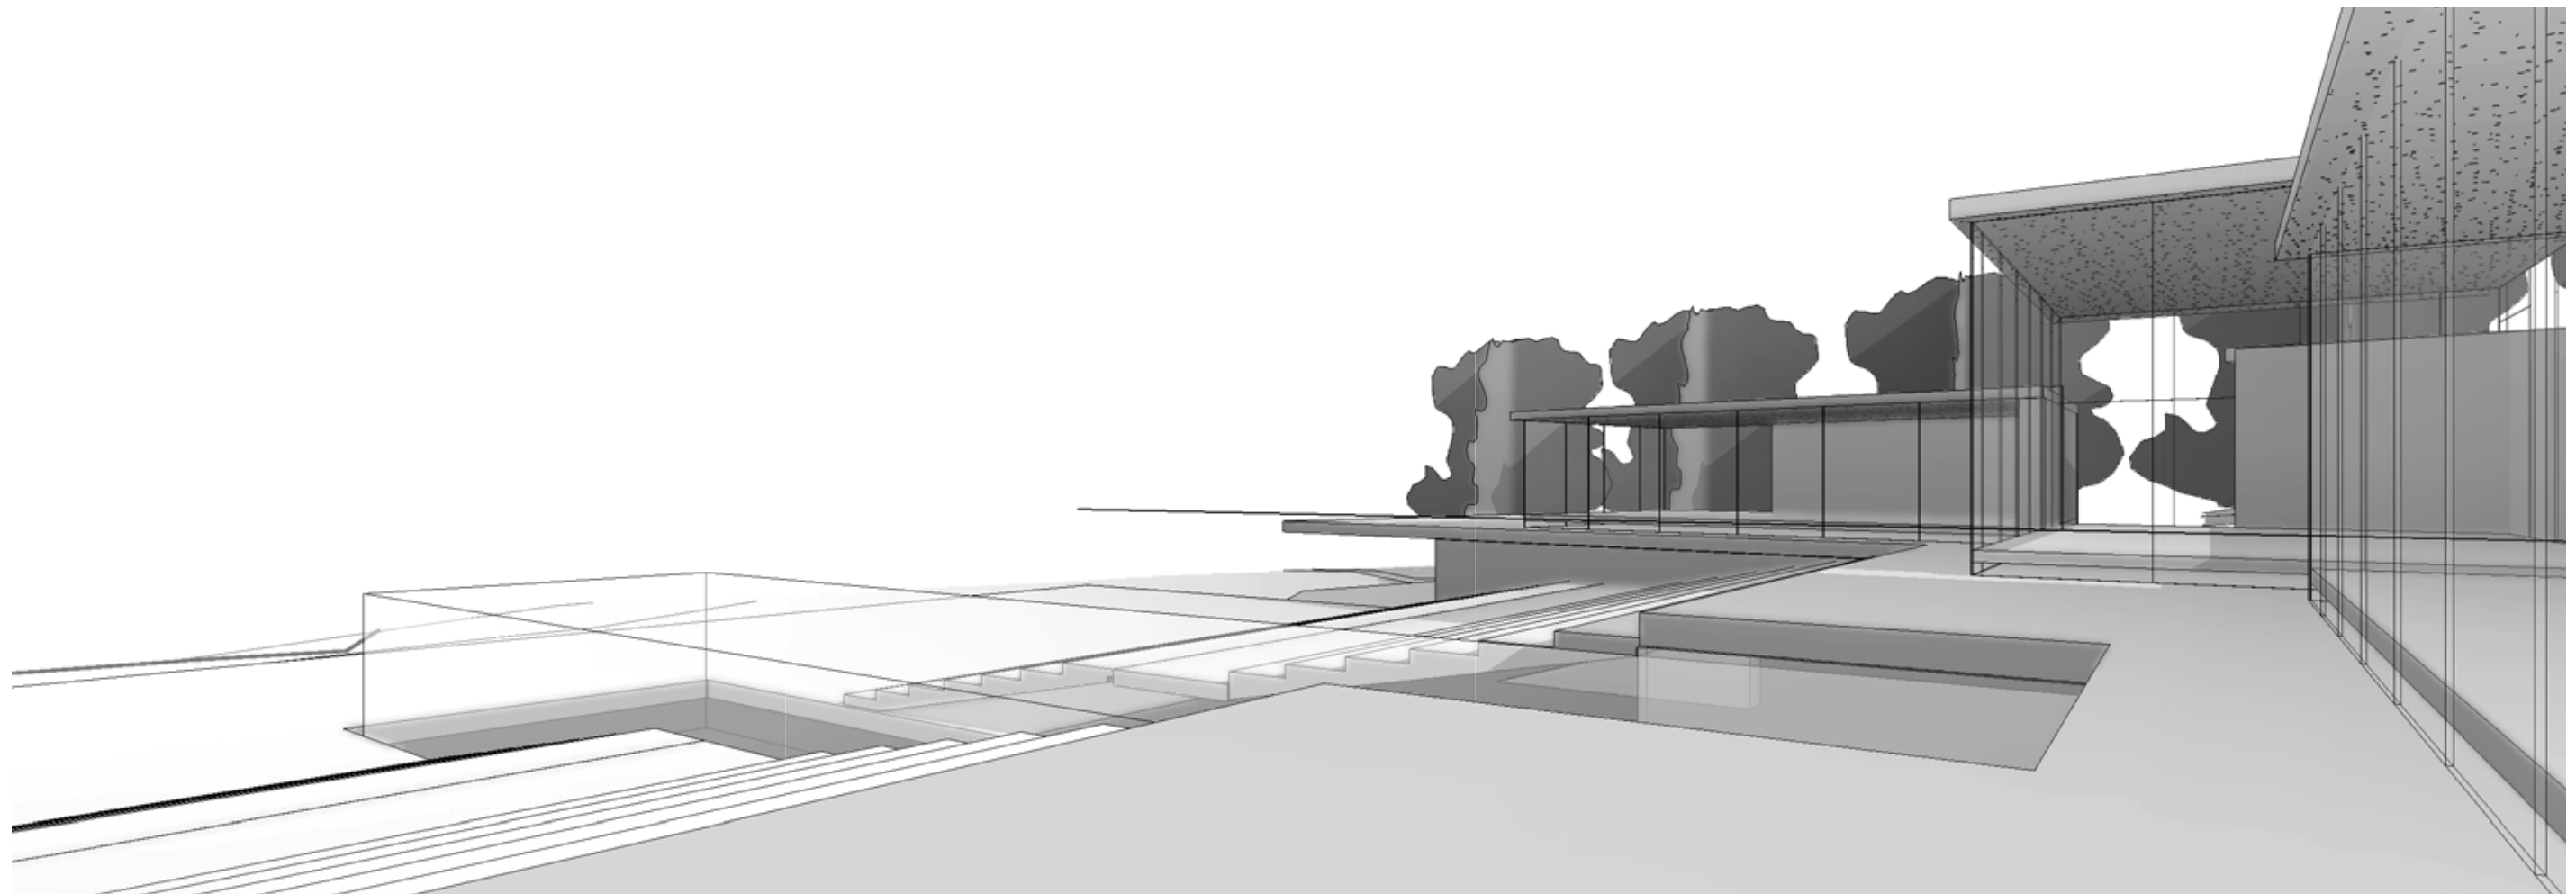

CARERI RESIDENCE

A FAMILY DIARY

STUDIO
MUNGE

REMINISCE ABOUT OUR FUTURE

The Careri residence is not only a summer cottage, but a space to create and store the family's memory. It will evoke the freshness of the lake during the spring, the energy of the sun during the summer, the relaxation of the sunset during the autumn, and the coziness of staying with family during the winter. The Careri residence will set the stage for an unforgettable day, a better tomorrow, and an everlasting memory of yesterday.