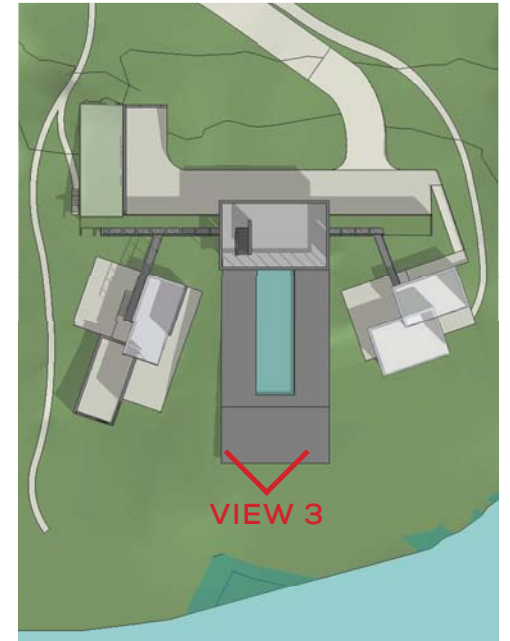

CARERI RESIDENCE

A FAMILY DIARY

STUDIO
MUNGE

REMINISCE ABOUT OUR FUTURE

The Careri residence is not only a summer cottage, but a space to create and store the family's memory. It will evoke the freshness of the lake during the spring, the energy of the sun during the summer, the relaxation of the sunset during the autumn, and the coziness of staying with family during the winter. The Careri residence will set the stage for an unforgettable day, a better tomorrow, and an everlasting memory of yesterday.