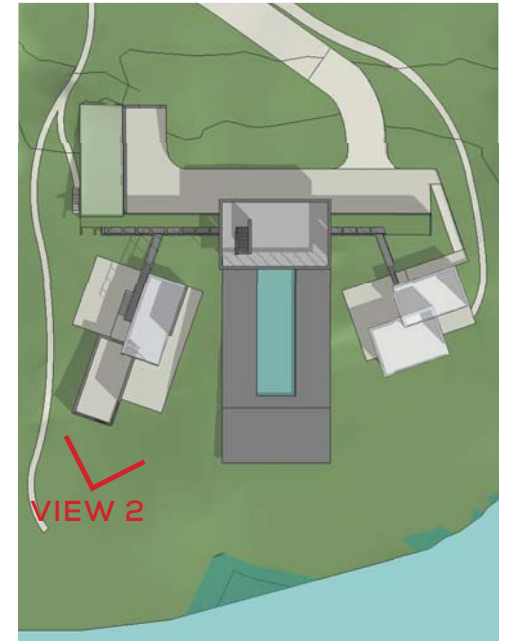

CARERI RESIDENCE

A FAMILY DIARY

STUDIO
MUNGE

REMINISCE ABOUT OUR FUTURE

The Careri residence is not only a summer cottage, but a space to create and store the family's memory. It will evoke the freshness of the lake during the spring, the energy of the sun during the summer, the relaxation of the sunset during the autumn, and the coziness of staying with family during the winter. The Careri residence will set the stage for an unforgettable day, a better tomorrow, and an everlasting memory of yesterday.