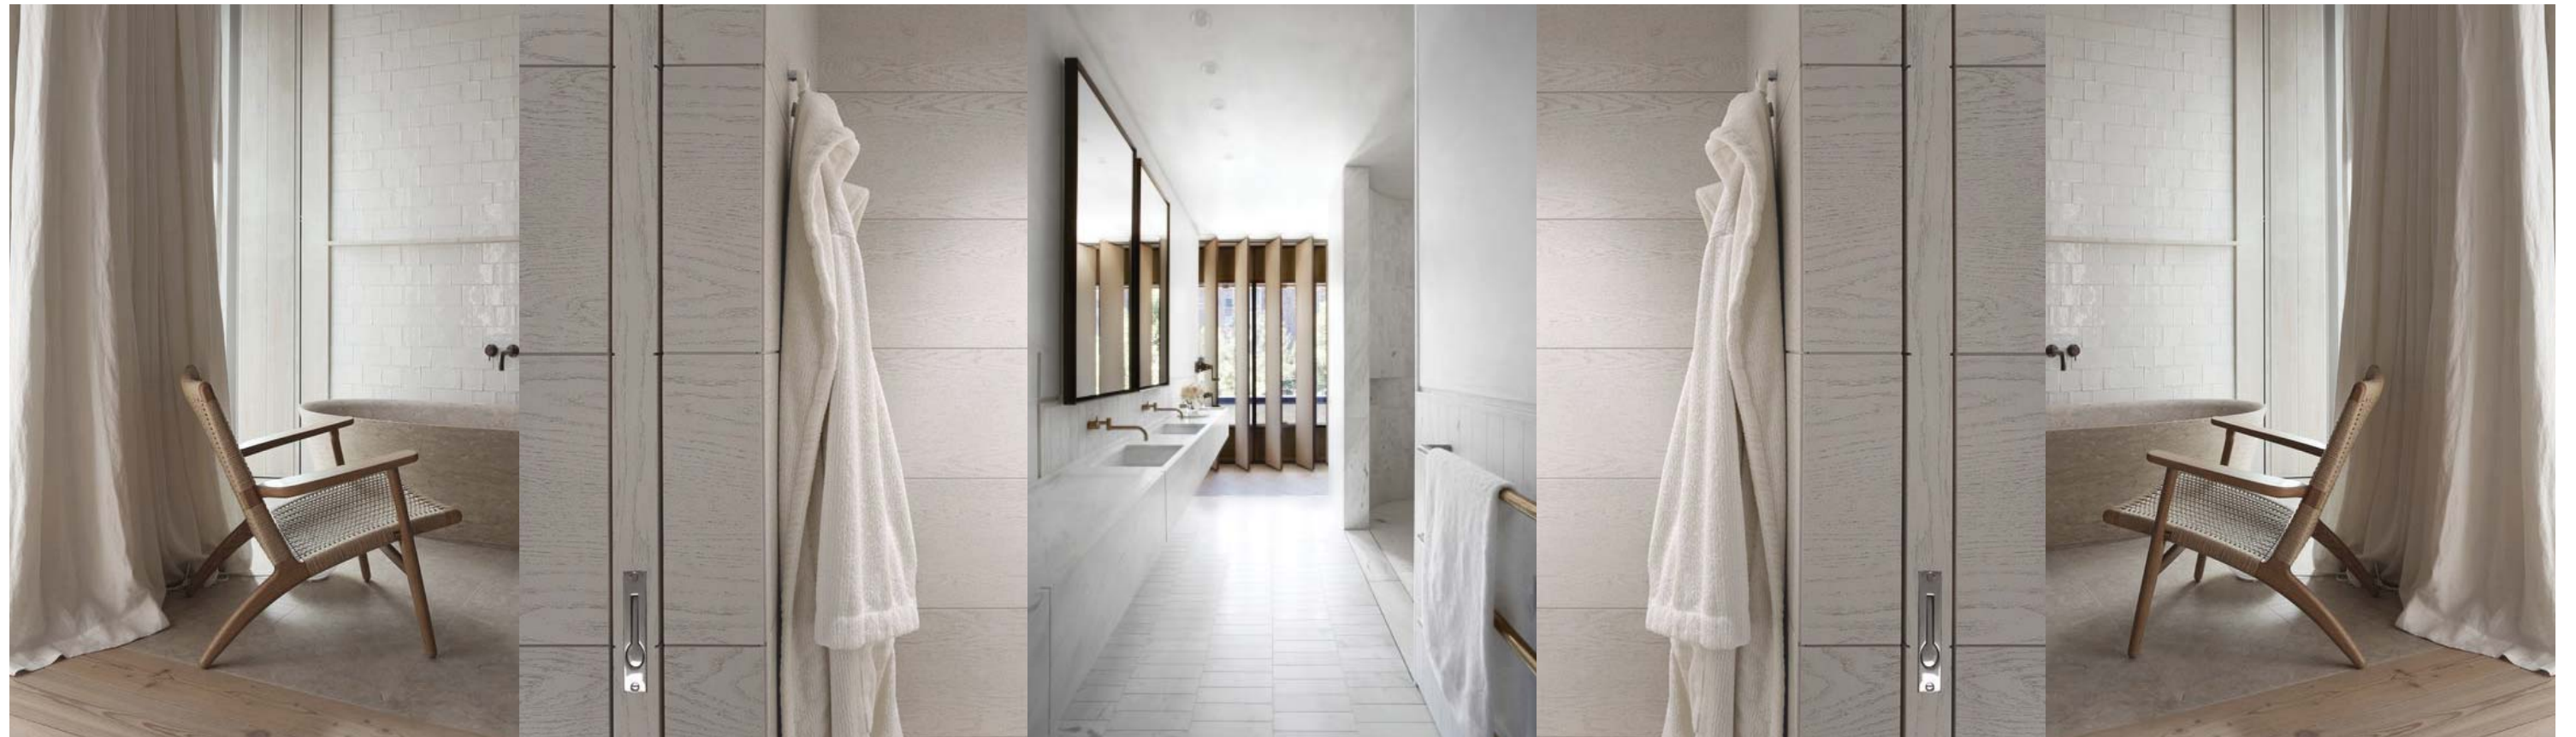

CARERI RESIDENCE

A FAMILY DIARY

STUDIO
MUNGE

REMINISCE ABOUT OUR FUTURE

The Careri residence is not only a summer cottage, but a space to create and store the family's memory. It will evoke the freshness of the lake during the spring, the energy of the sun during the summer, the relaxation of the sunset during the autumn, and the coziness of staying with family during the winter. The Careri residence will set the stage for an unforgettable day, a better tomorrow, and an everlasting memory of yesterday.