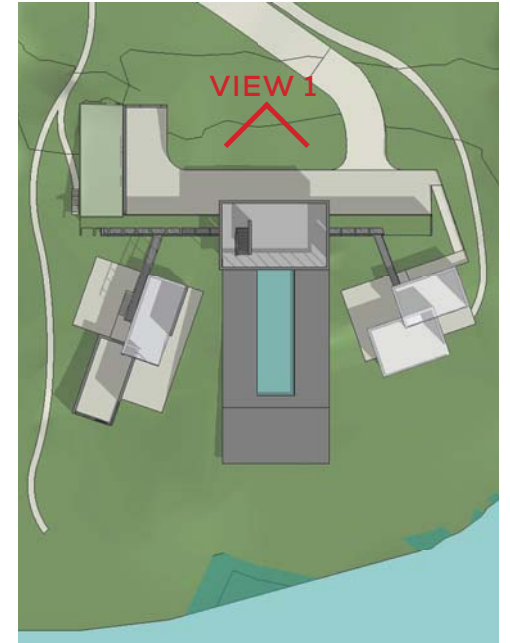

CARERI RESIDENCE

A FAMILY DIARY

STUDIO
MUNGE

REMINISCE ABOUT OUR FUTURE

The Careri residence is not only a summer cottage, but a space to create and store the family's memory. It will evoke the freshness of the lake during the spring, the energy of the sun during the summer, the relaxation of the sunset during the autumn, and the coziness of staying with family during the winter. The Careri residence will set the stage for an unforgettable day, a better tomorrow, and an everlasting memory of yesterday.