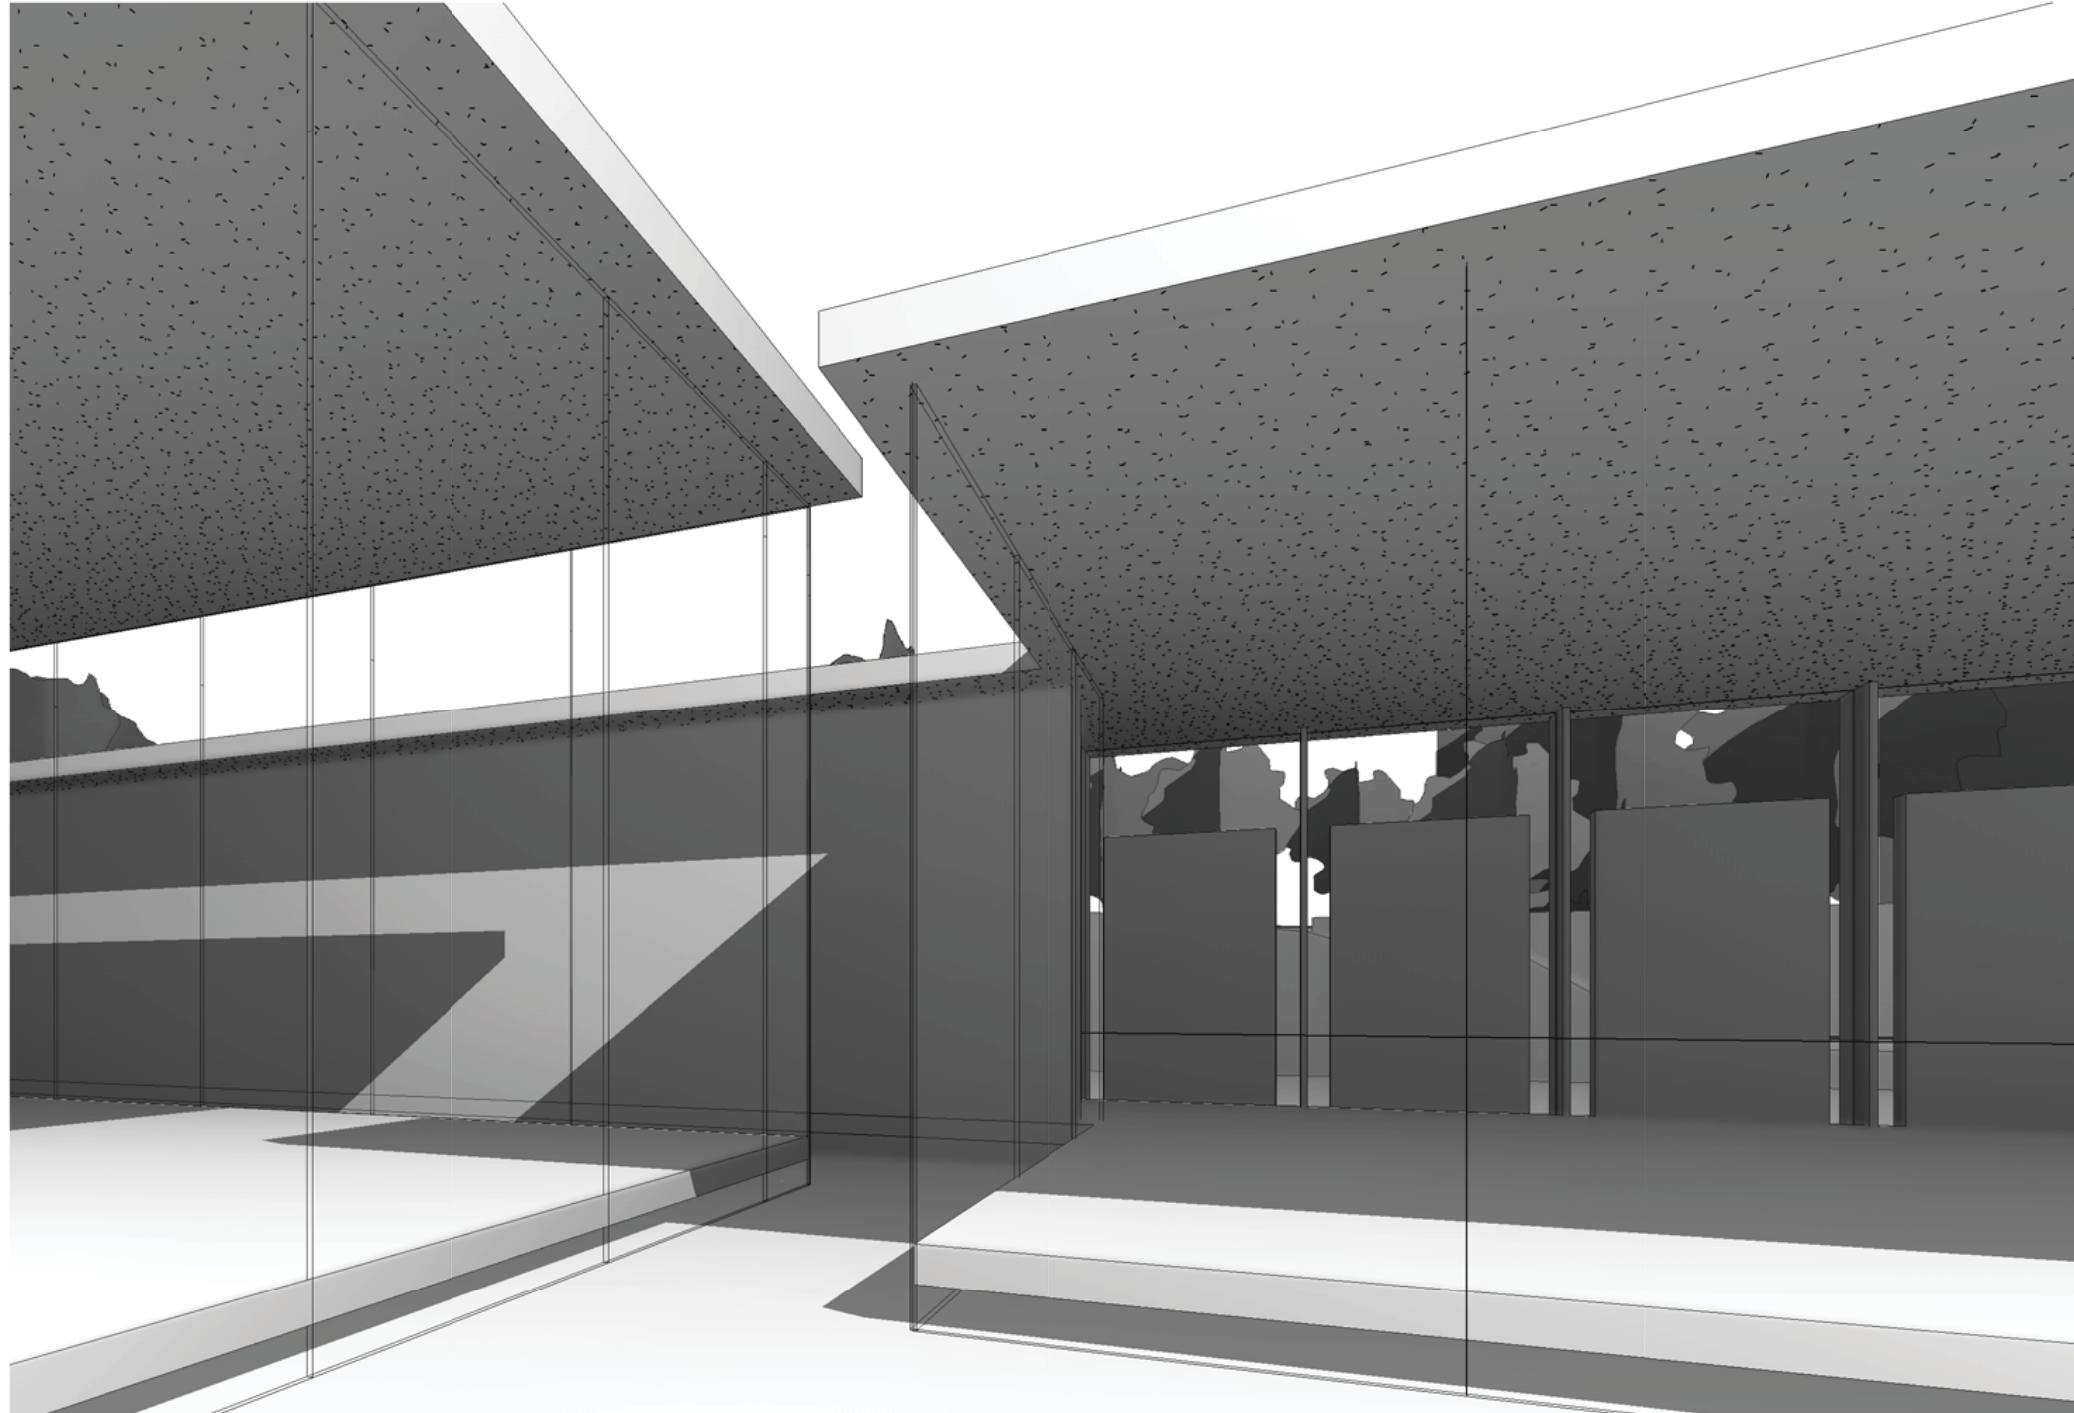

CARERI RESIDENCE

A FAMILY DIARY

STUDIO
MUNGE

REMINISCE ABOUT OUR FUTURE

The Careri residence is not only a summer cottage, but a space to create and store the family's memory. It will evoke the freshness of the lake during the spring, the energy of the sun during the summer, the relaxation of the sunset during the autumn, and the coziness of staying with family during the winter. The Careri residence will set the stage for an unforgettable day, a better tomorrow, and an everlasting memory of yesterday.