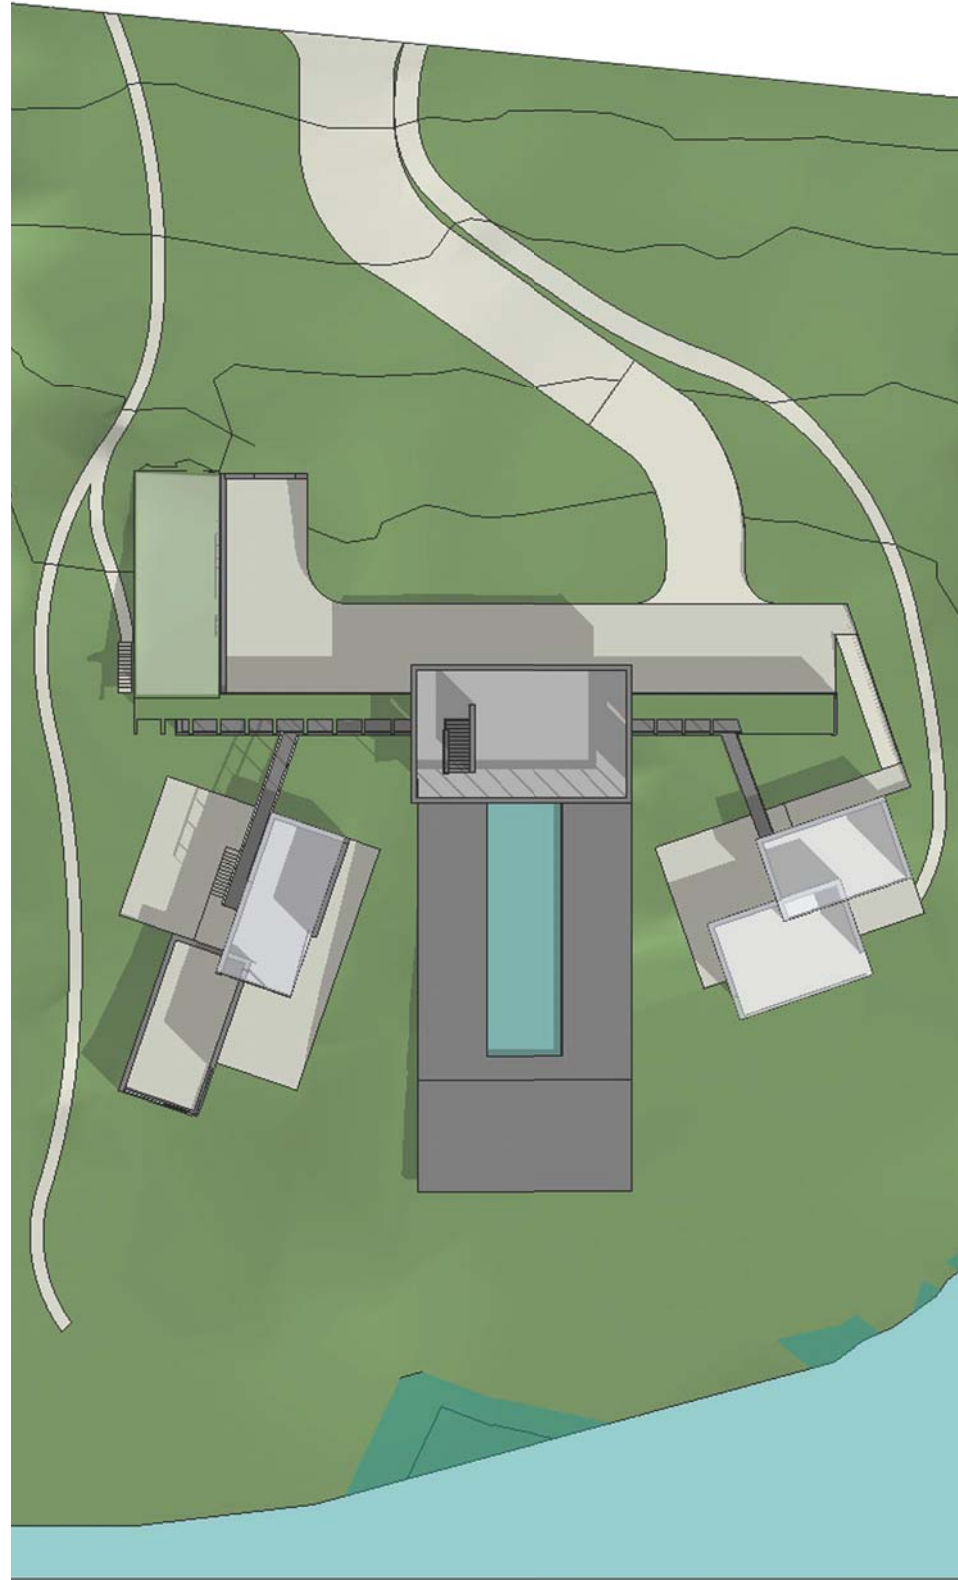

CARERI RESIDENCE

A FAMILY DIARY

STUDIO
MUNGE

REMINISCE ABOUT OUR FUTURE

The Careri residence is not only a summer cottage, but a space to create and store the family's memory. It will evoke the freshness of the lake during the spring, the energy of the sun during the summer, the relaxation of the sunset during the autumn, and the coziness of staying with family during the winter. The Careri residence will set the stage for an unforgettable day, a better tomorrow, and an everlasting memory of yesterday.