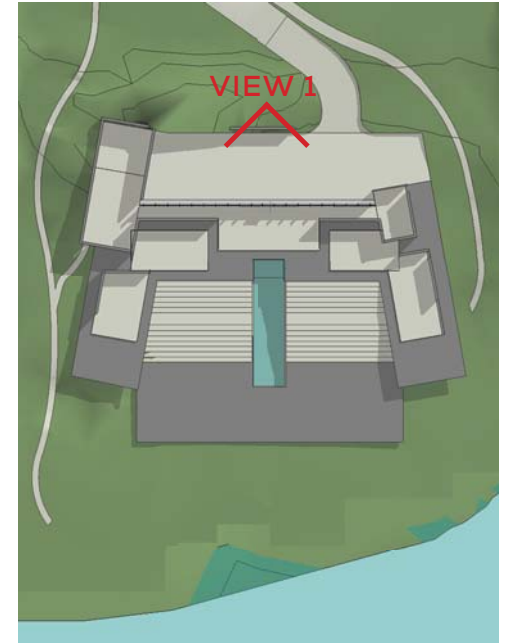

CARERI RESIDENCE

A FAMILY DIARY

STUDIO
MUNGE

REMINISCE ABOUT OUR FUTURE

The Careri residence is not only a summer cottage, but a space to create and store the family's memory. It will evoke the freshness of the lake during the spring, the energy of the sun during the summer, the relaxation of the sunset during the autumn, and the coziness of staying with family during the winter. The Careri residence will set the stage for an unforgettable day, a better tomorrow, and an everlasting memory of yesterday.