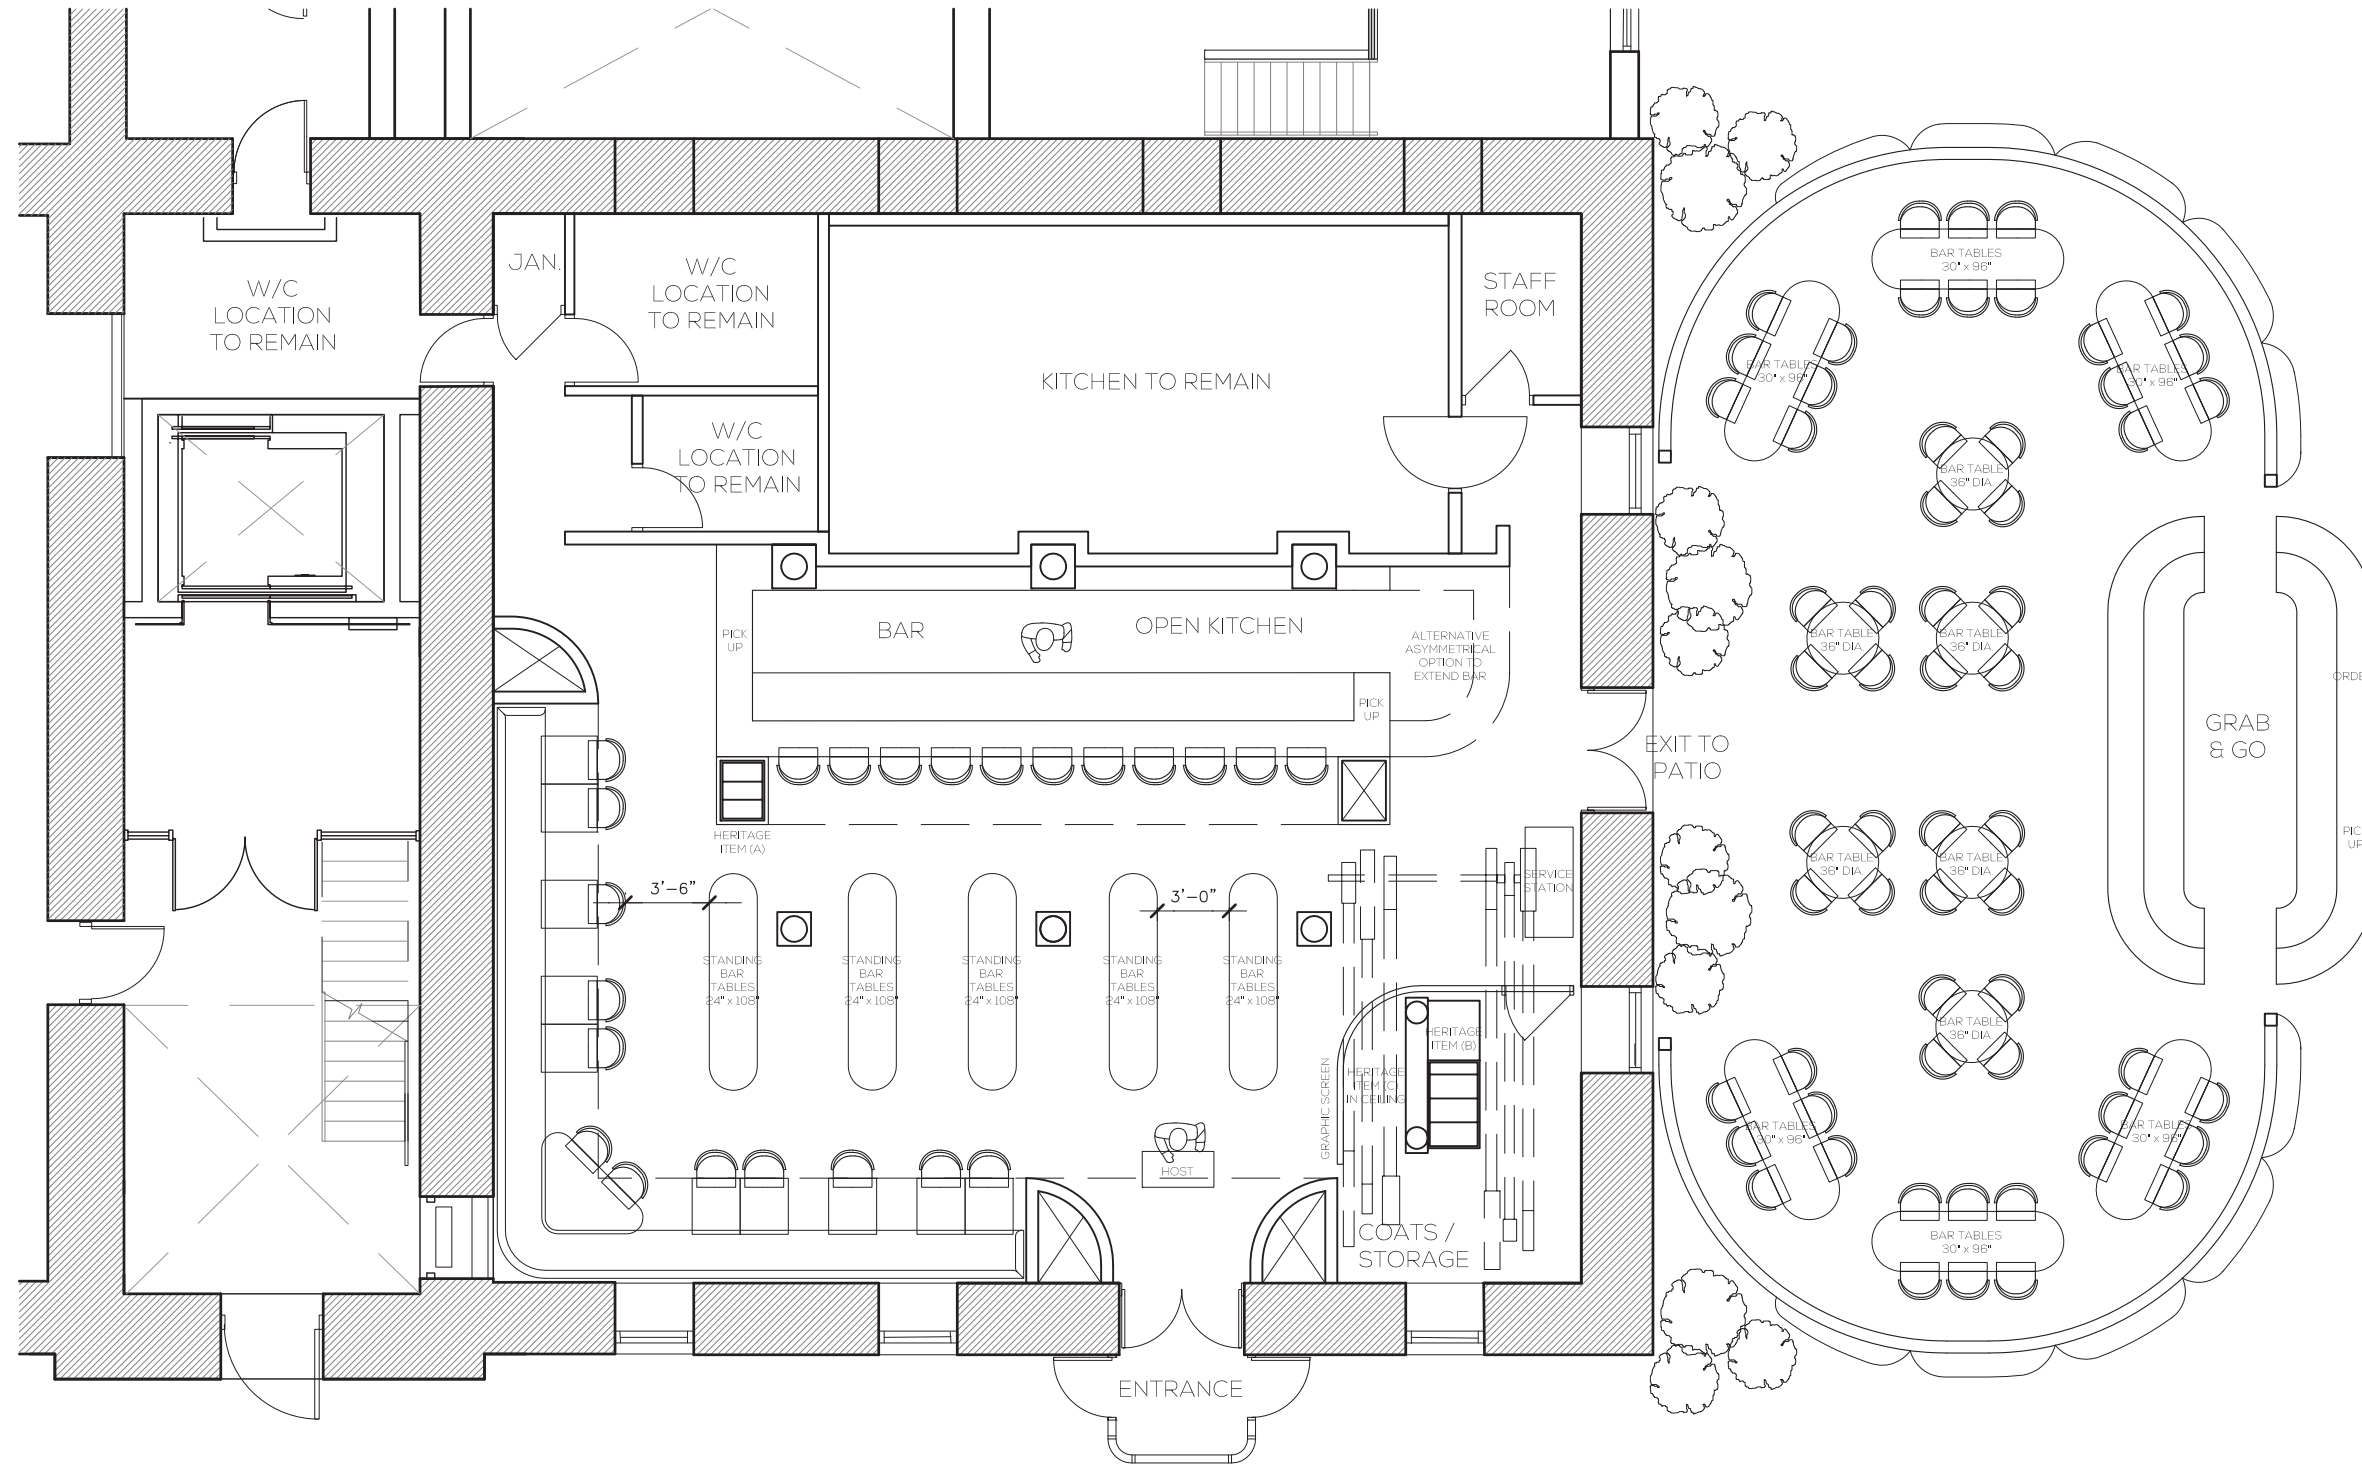

MODERN & FRESH
UNEXPECTED TWIST TO
TRADITIONAL MATERIALS
AND DETAILS

ENERGETIC & LIVELY
BOLD GRAPHIC STATEMENT
COUPLED WITH EXTENDED
OUTDOOR FOOD
PROGRAMMING

THE SPACE 05 PRELIMINARY PLAN

INTERIOR -
 BAR: 11 SEATS
 DINING: 66 SEATS
 TOTAL: 77

PATIO -
 TOTAL: 60 SEATS

STUDIO
MUNGE