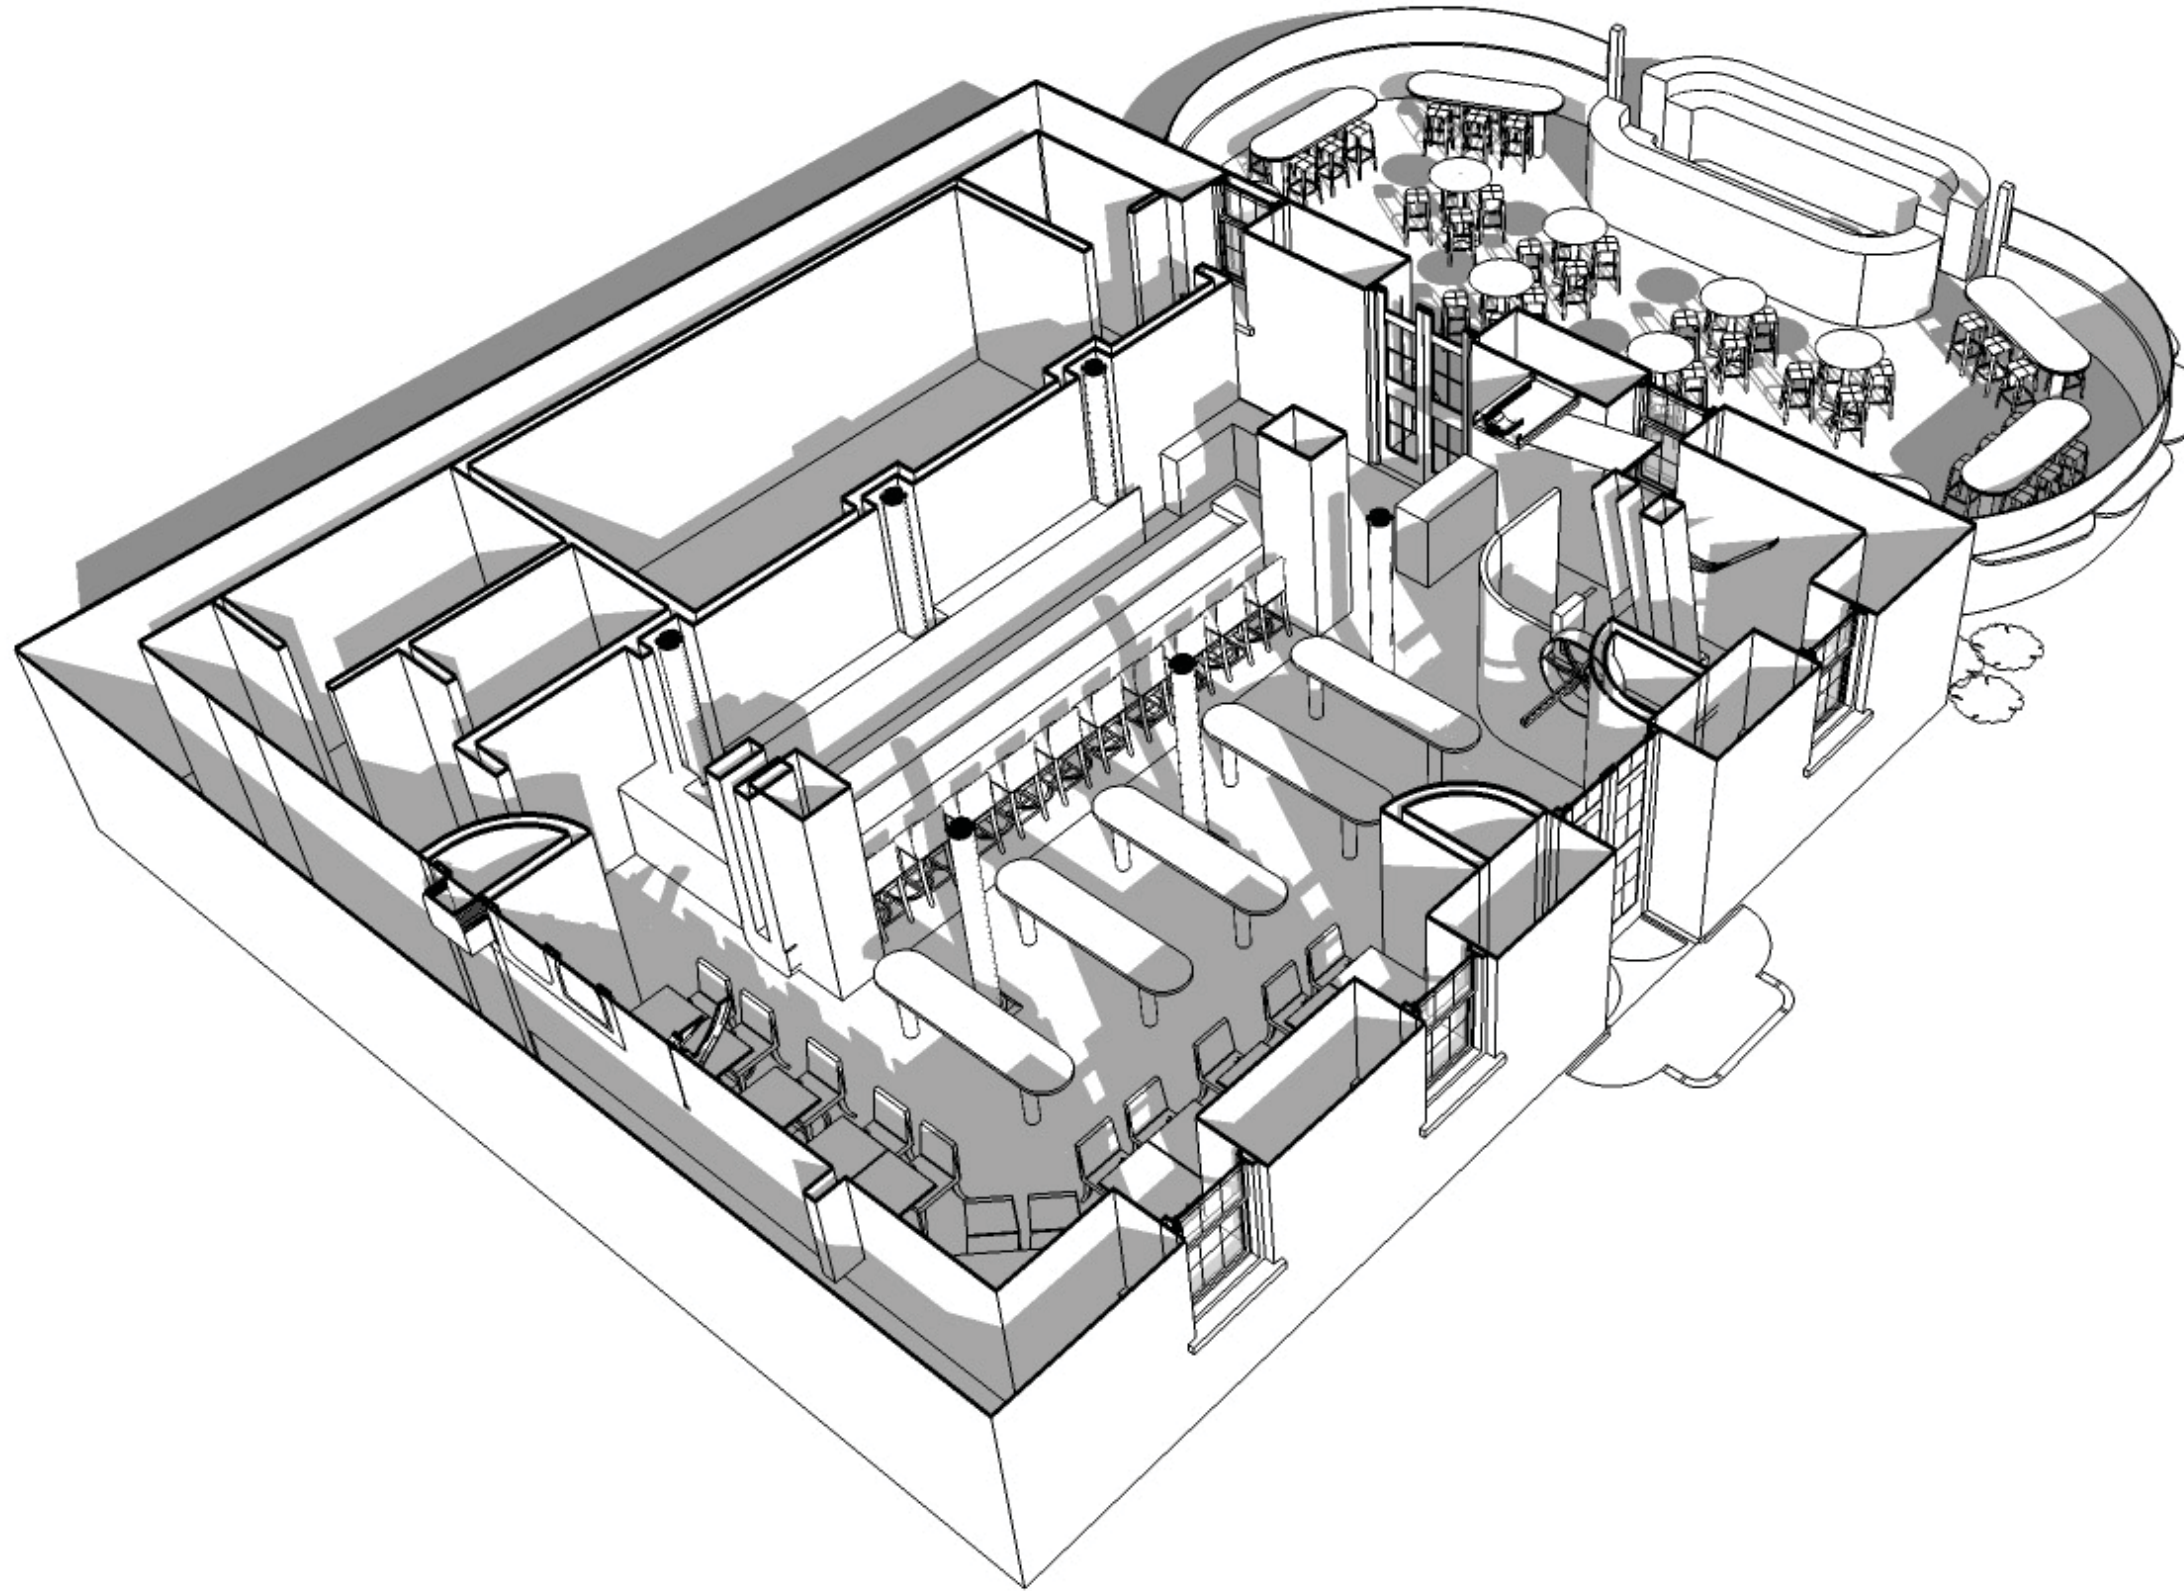

MODERN & FRESH
UNEXPECTED TWIST TO
TRADITIONAL MATERIALS
AND DETAILS

ENERGETIC & LIVELY
BOLD GRAPHIC STATEMENT
COUPLED WITH EXTENDED
OUTDOOR FOOD
PROGRAMMING

THE SPACE 05 PRELIMINARY PLAN

INTERIOR -
 BAR: 11 SEATS
 DINING: 66 SEATS
 TOTAL: 77

PATIO -
 TOTAL: 60 SEATS

STUDIO
MUNGE