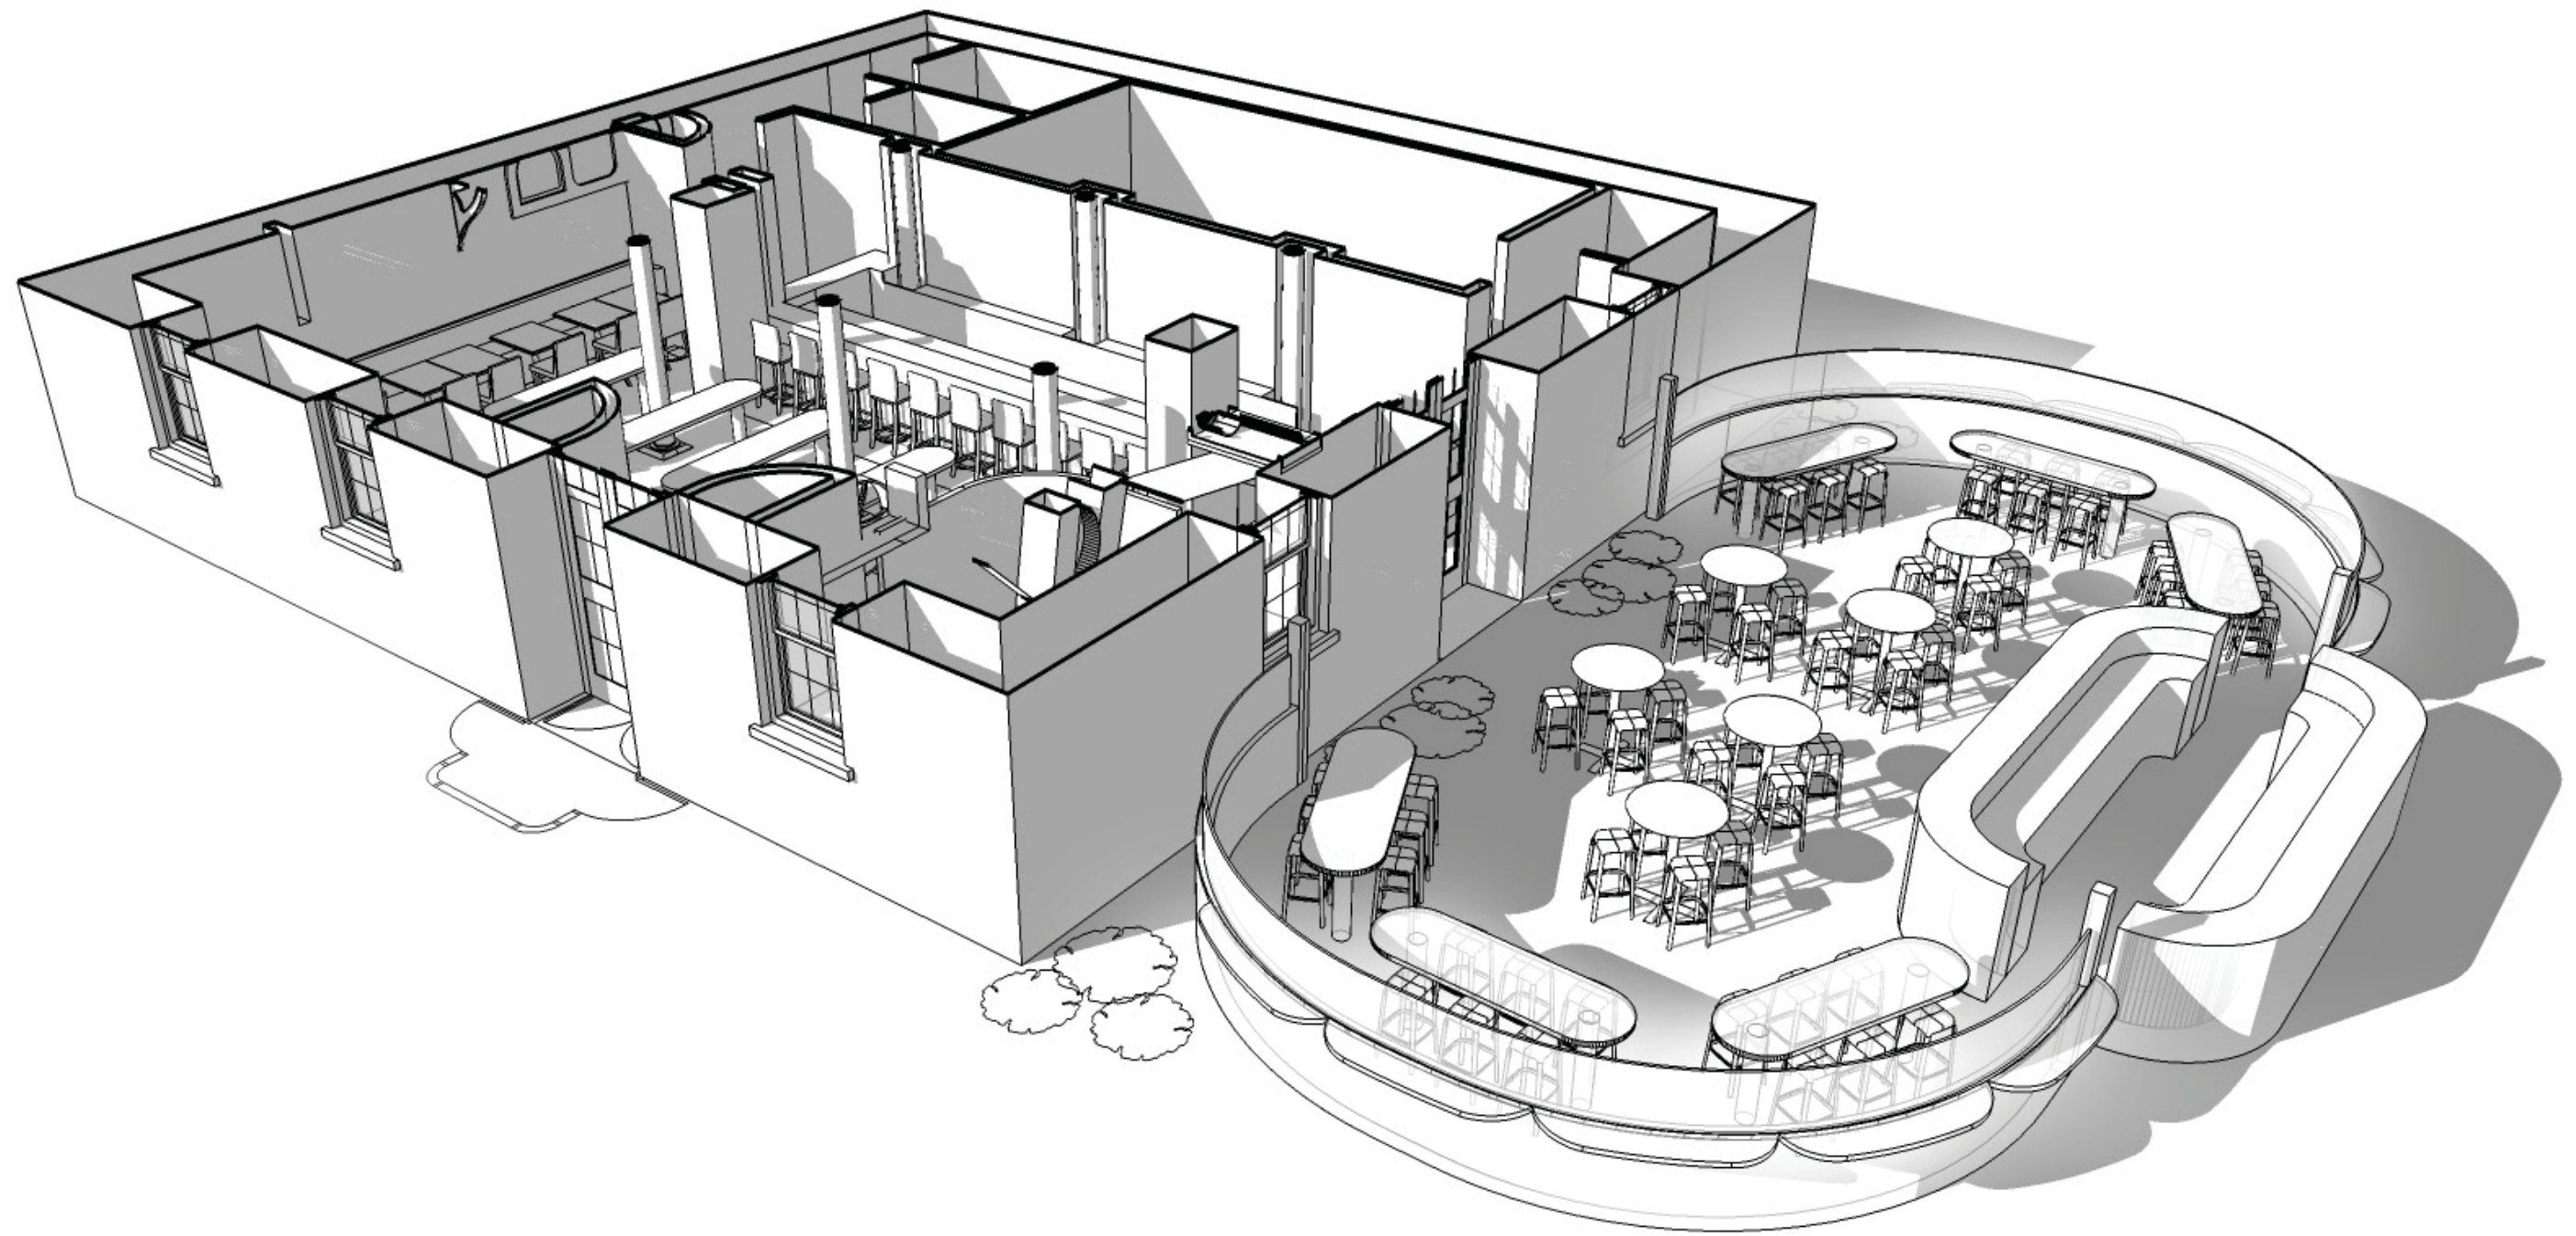

MODERN & FRESH
UNEXPECTED TWIST TO
TRADITIONAL MATERIALS
AND DETAILS

ENERGETIC & LIVELY
BOLD GRAPHIC STATEMENT
COUPLED WITH EXTENDED
OUTDOOR FOOD
PROGRAMMING

THE SPACE 05 PRELIMINARY PLAN

INTERIOR -
 BAR: 11 SEATS
 DINING: 66 SEATS
 TOTAL: 77

PATIO -
 TOTAL: 60 SEATS

STUDIO
MUNGE